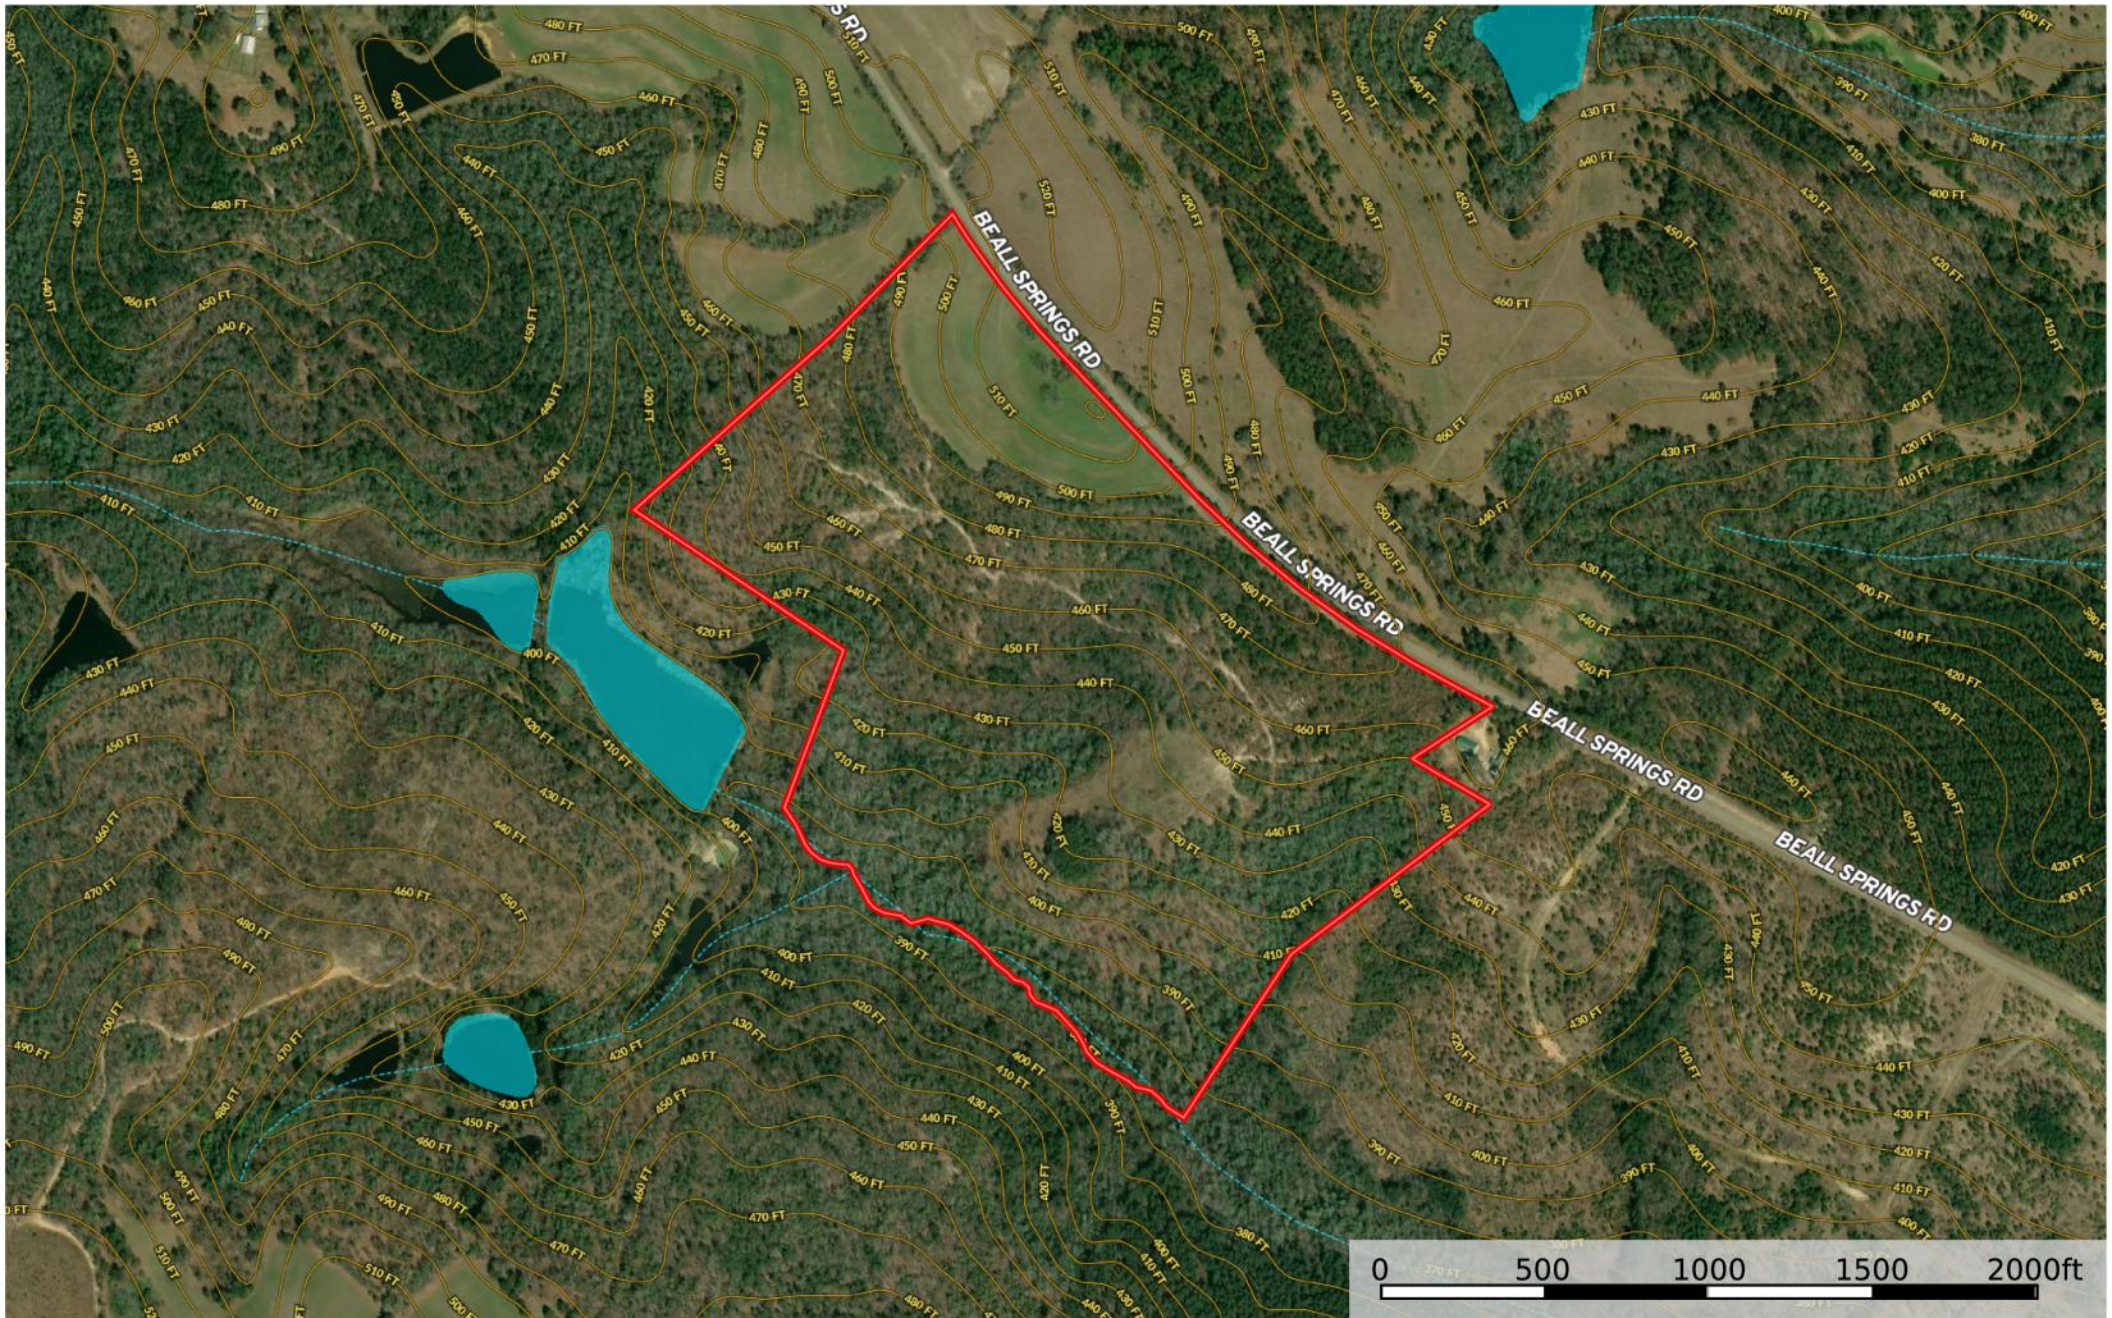

Beall Springs Road ~ Contour Lines

Glascok County, Georgia, 77.1 AC +/-

id. The information contained herein was obtained from sources deemed to be reliable. Land id™ Services makes no warranties or guarantees as to the completeness or accuracy thereof.