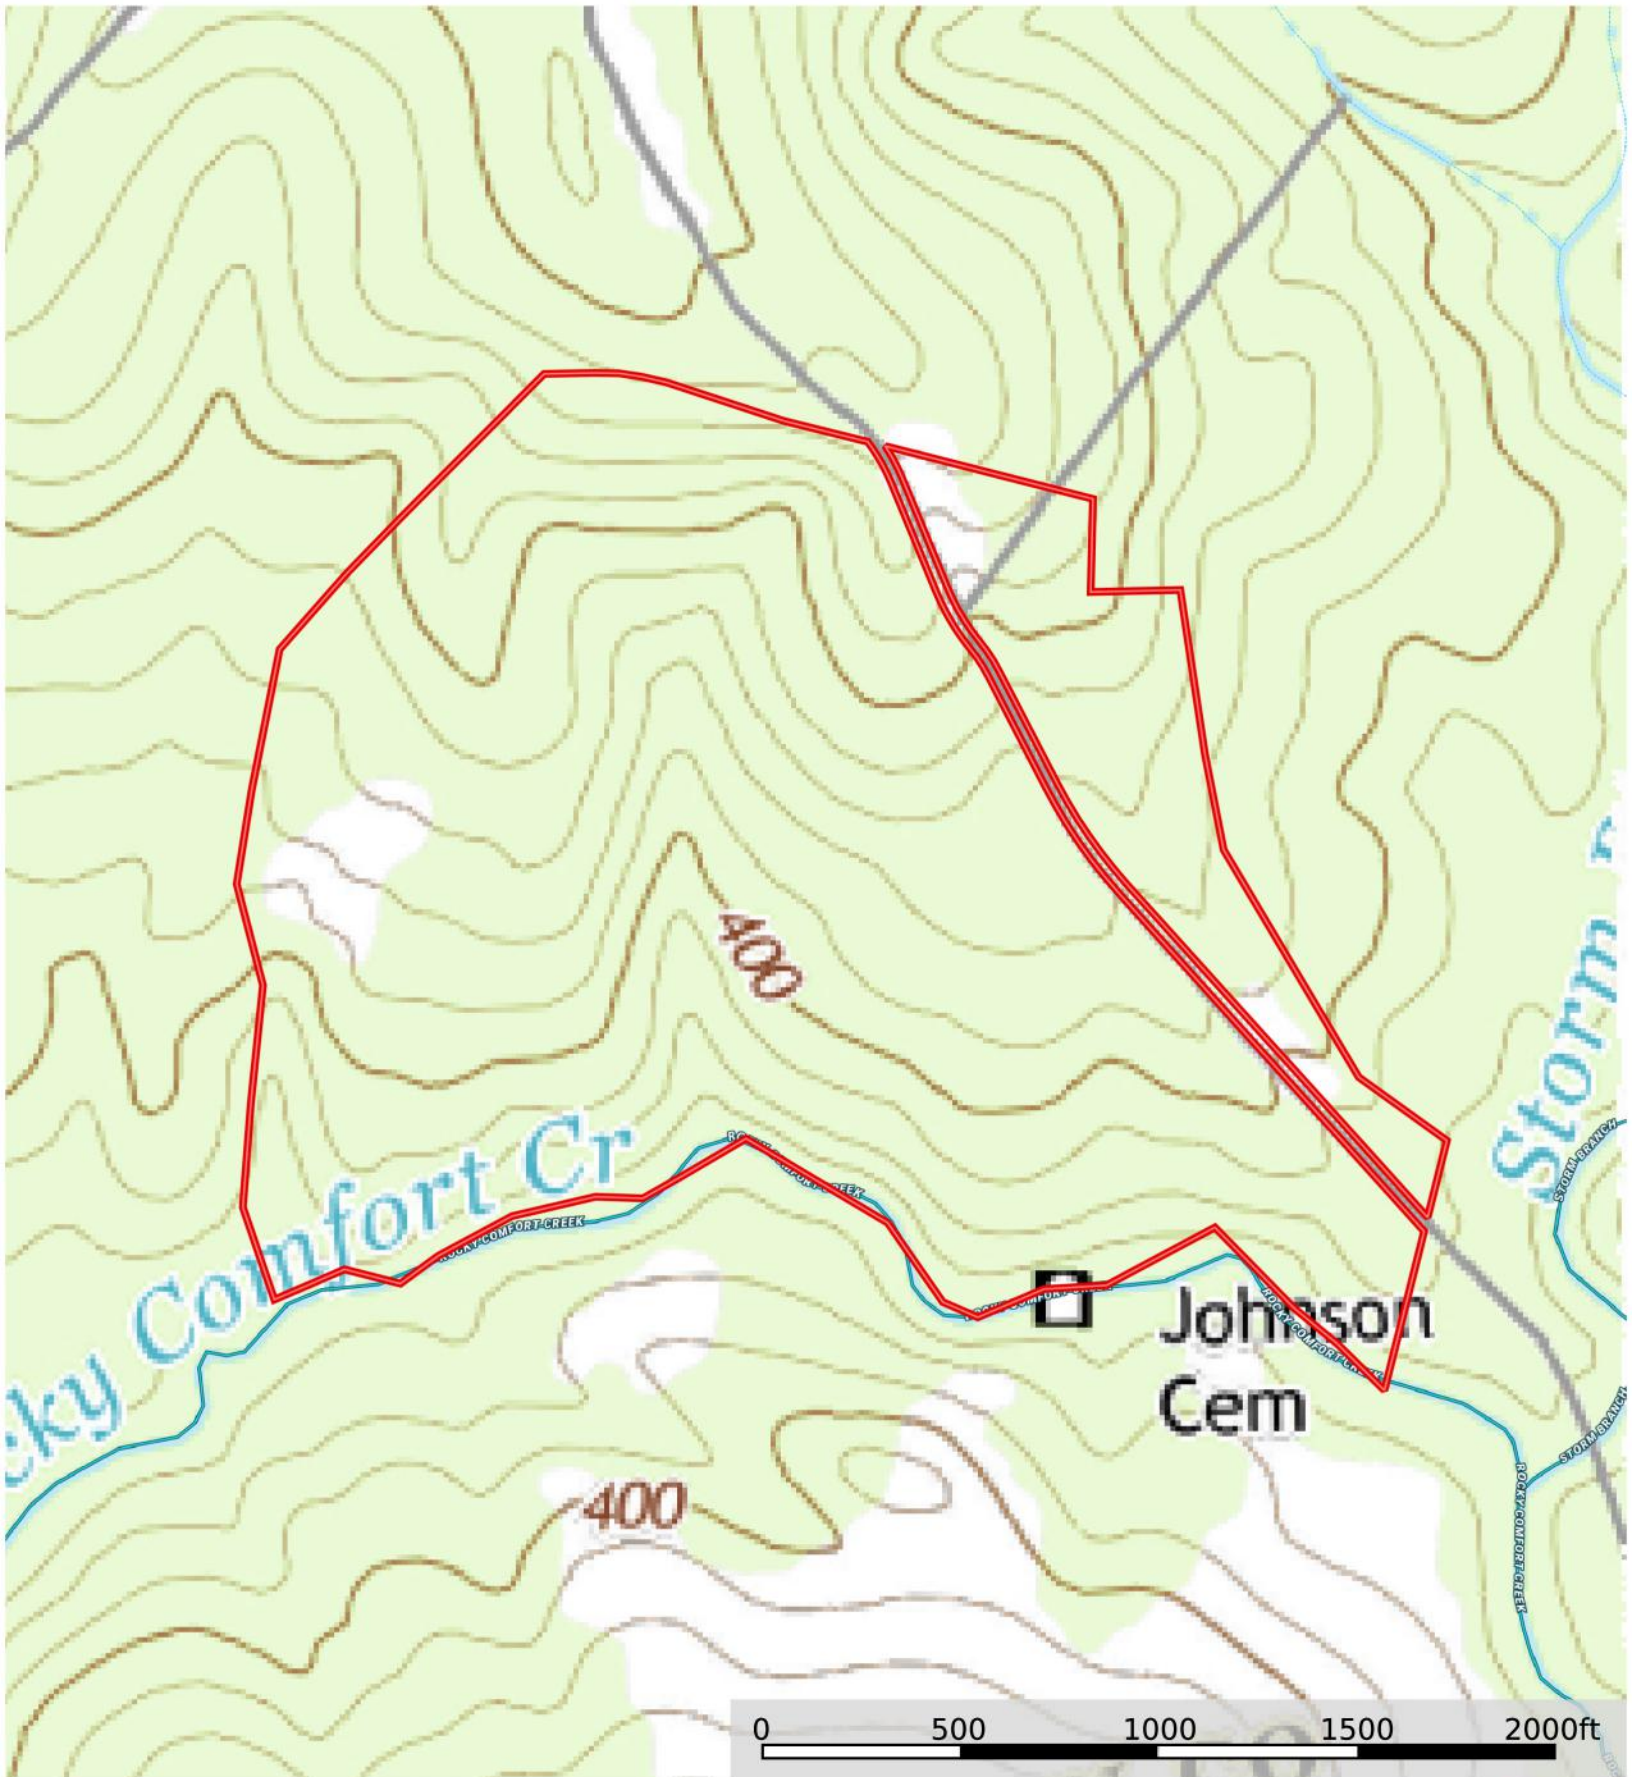

Sandy Grove Road

Warren County, Georgia, 116.4 AC +/-

- Boundary
- Stream, Intermittent
- River/Creek
- Water Body

id. The information contained herein was obtained from sources deemed to be reliable. Land id™ Services makes no warranties or guarantees as to the completeness or accuracy thereof.