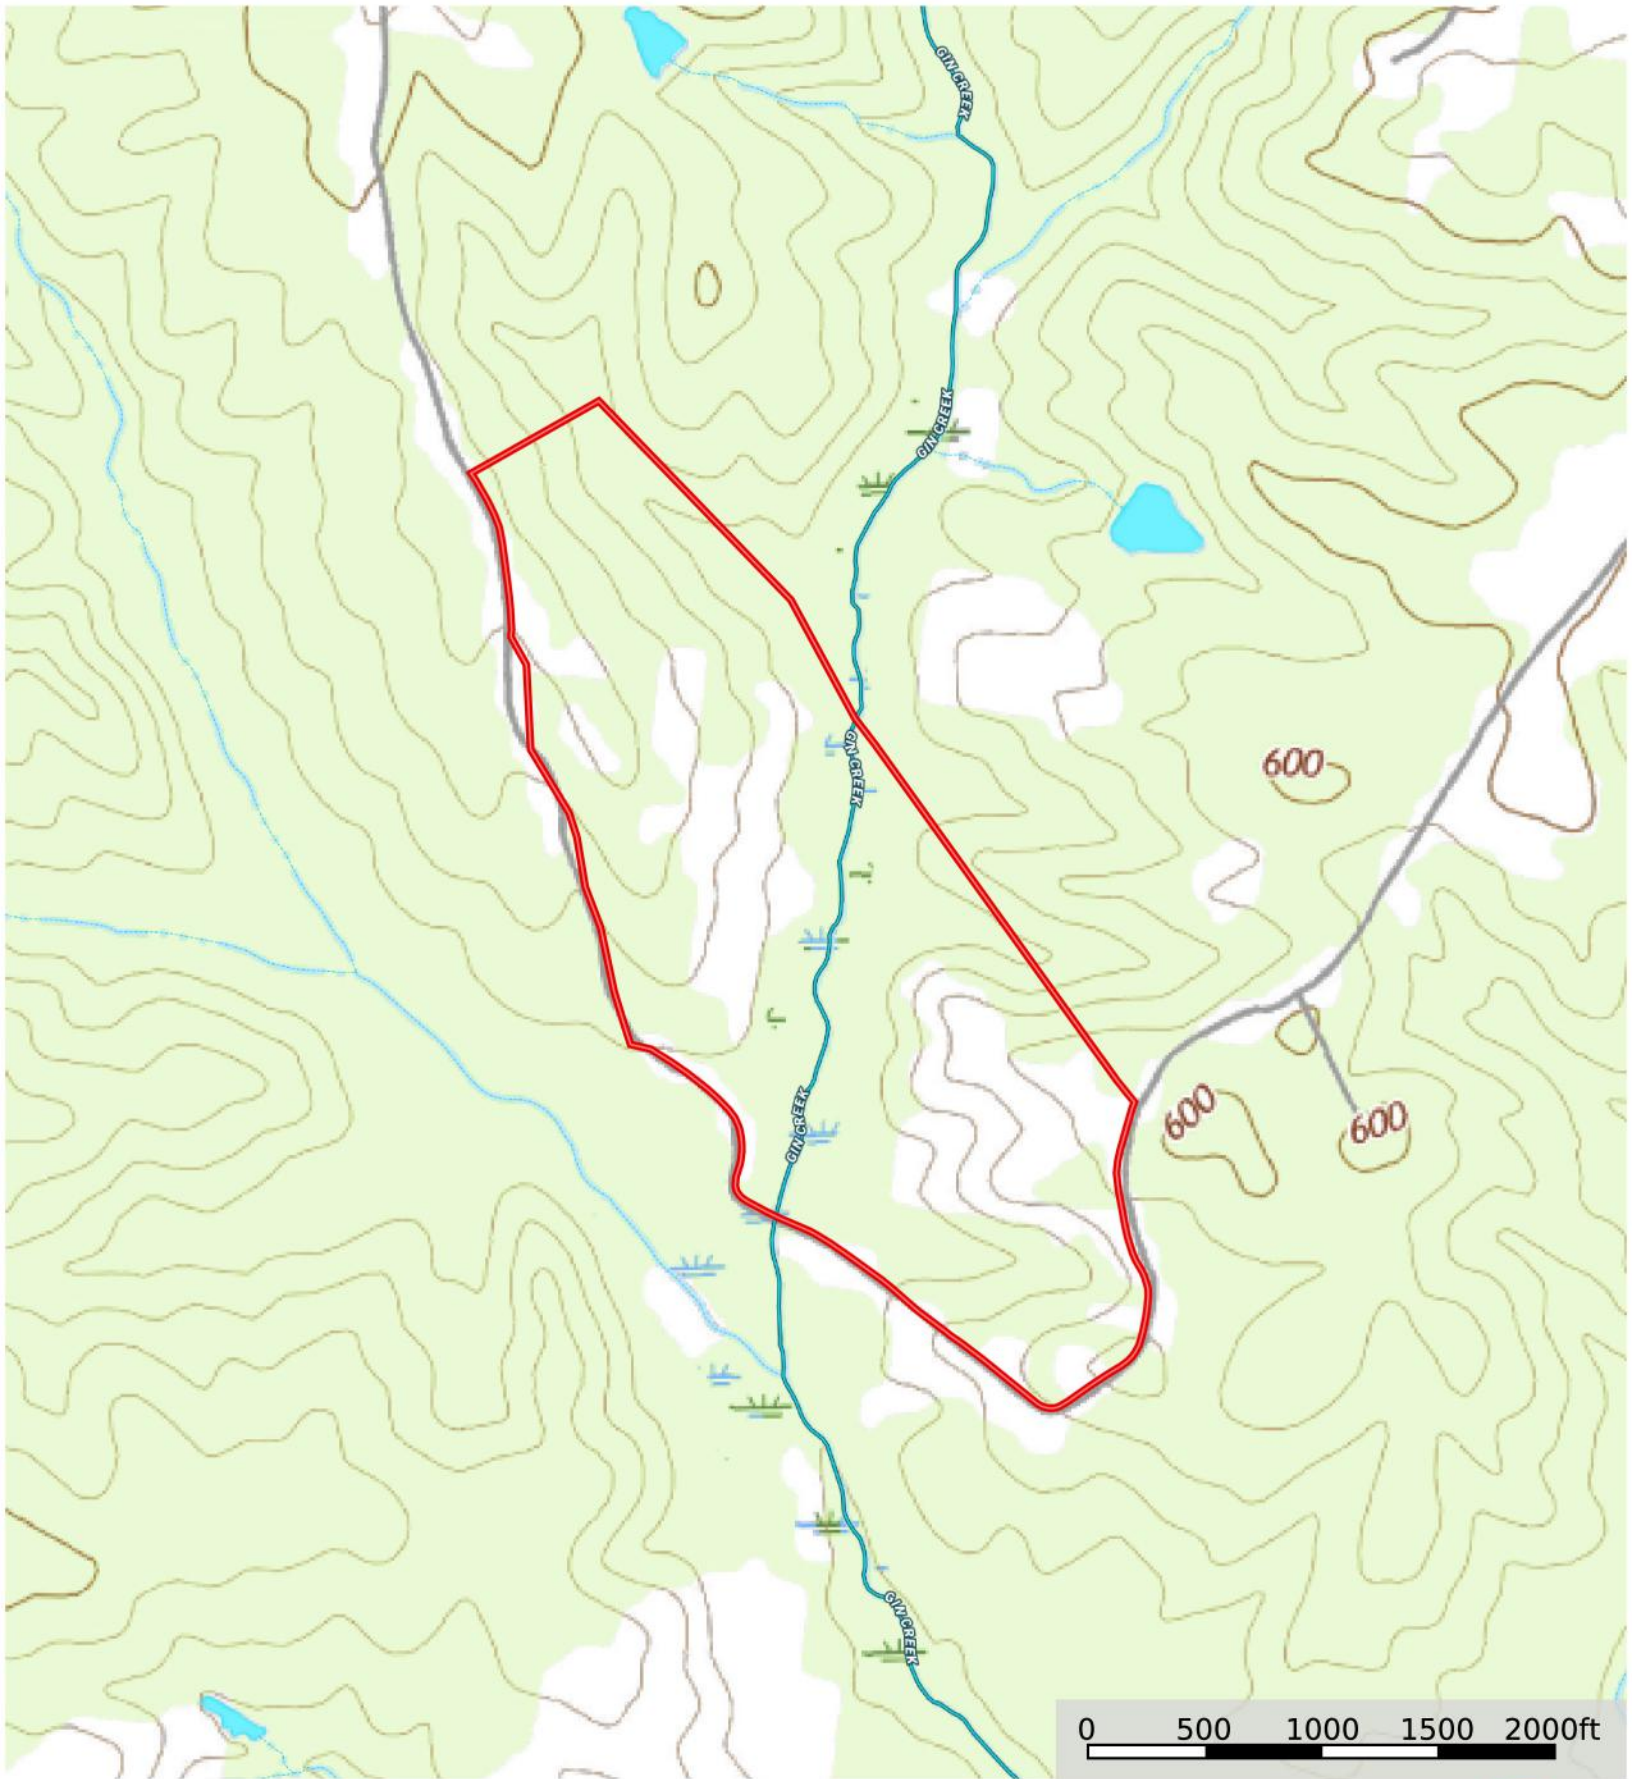

Jaudon Road - Topography

Elbert County, Georgia, 131.5 AC +/-

-  Boundary
-  Stream, Intermittent
-  River/Creek
-  Water Body