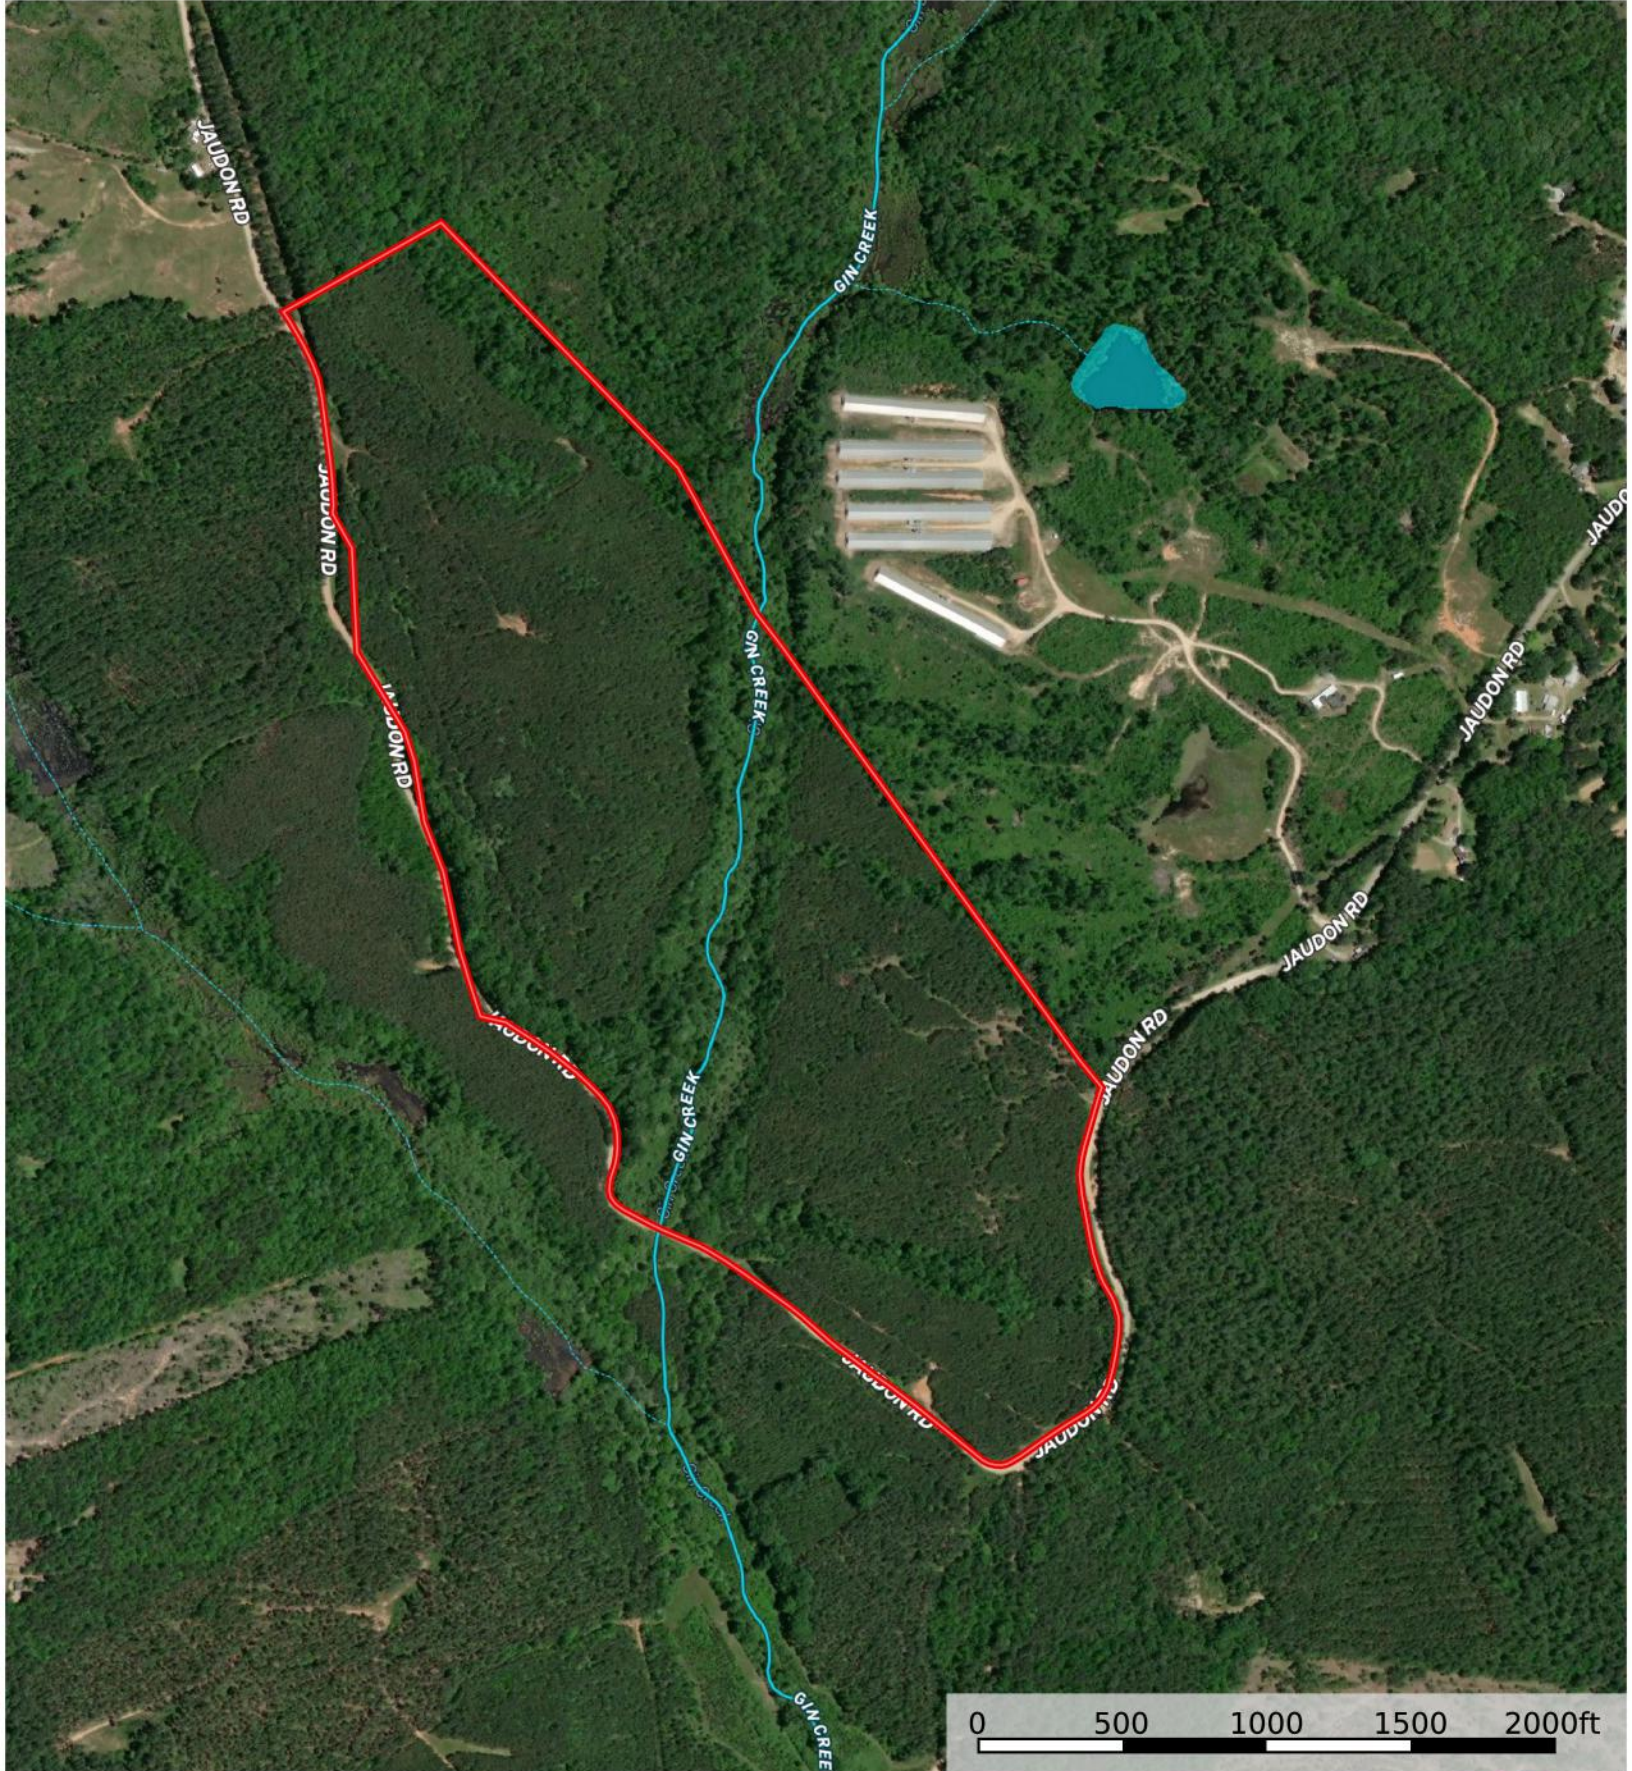

Jaudon Road

Elbert County, Georgia, 131.5 AC +/-

-  Boundary
-  Stream, Intermittent
-  River/Creek
-  Water Body

id. The information contained herein was obtained from sources deemed to be reliable. Land id™ Services makes no warranties or guarantees as to the completeness or accuracy thereof.