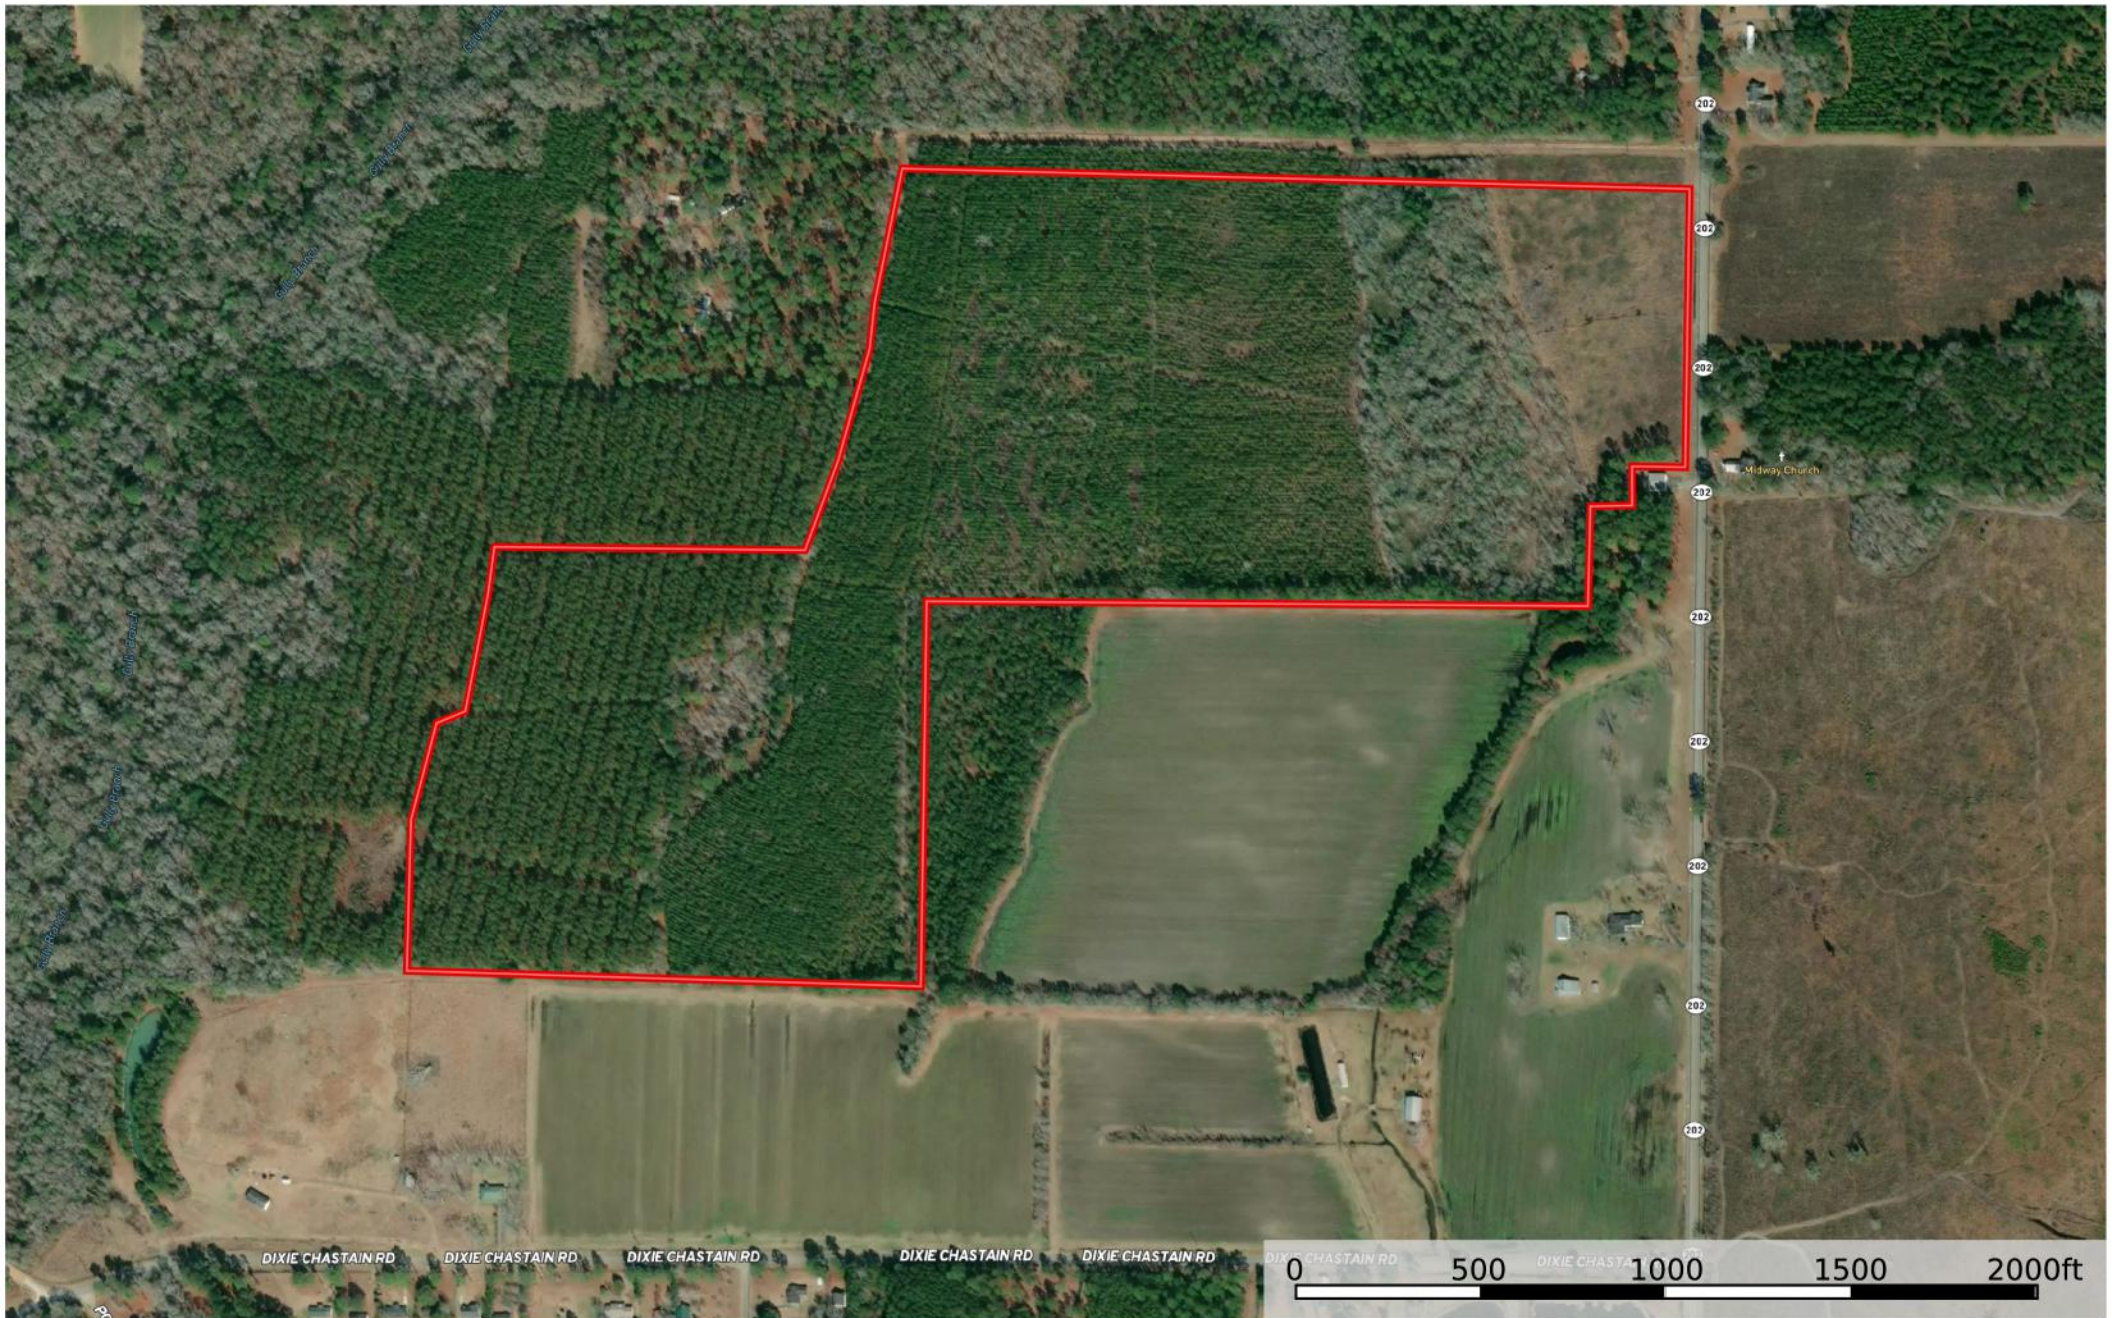

GA Highway 202 - Aerial

Thomas County, Georgia, 93.5 AC +/-

 Boundary