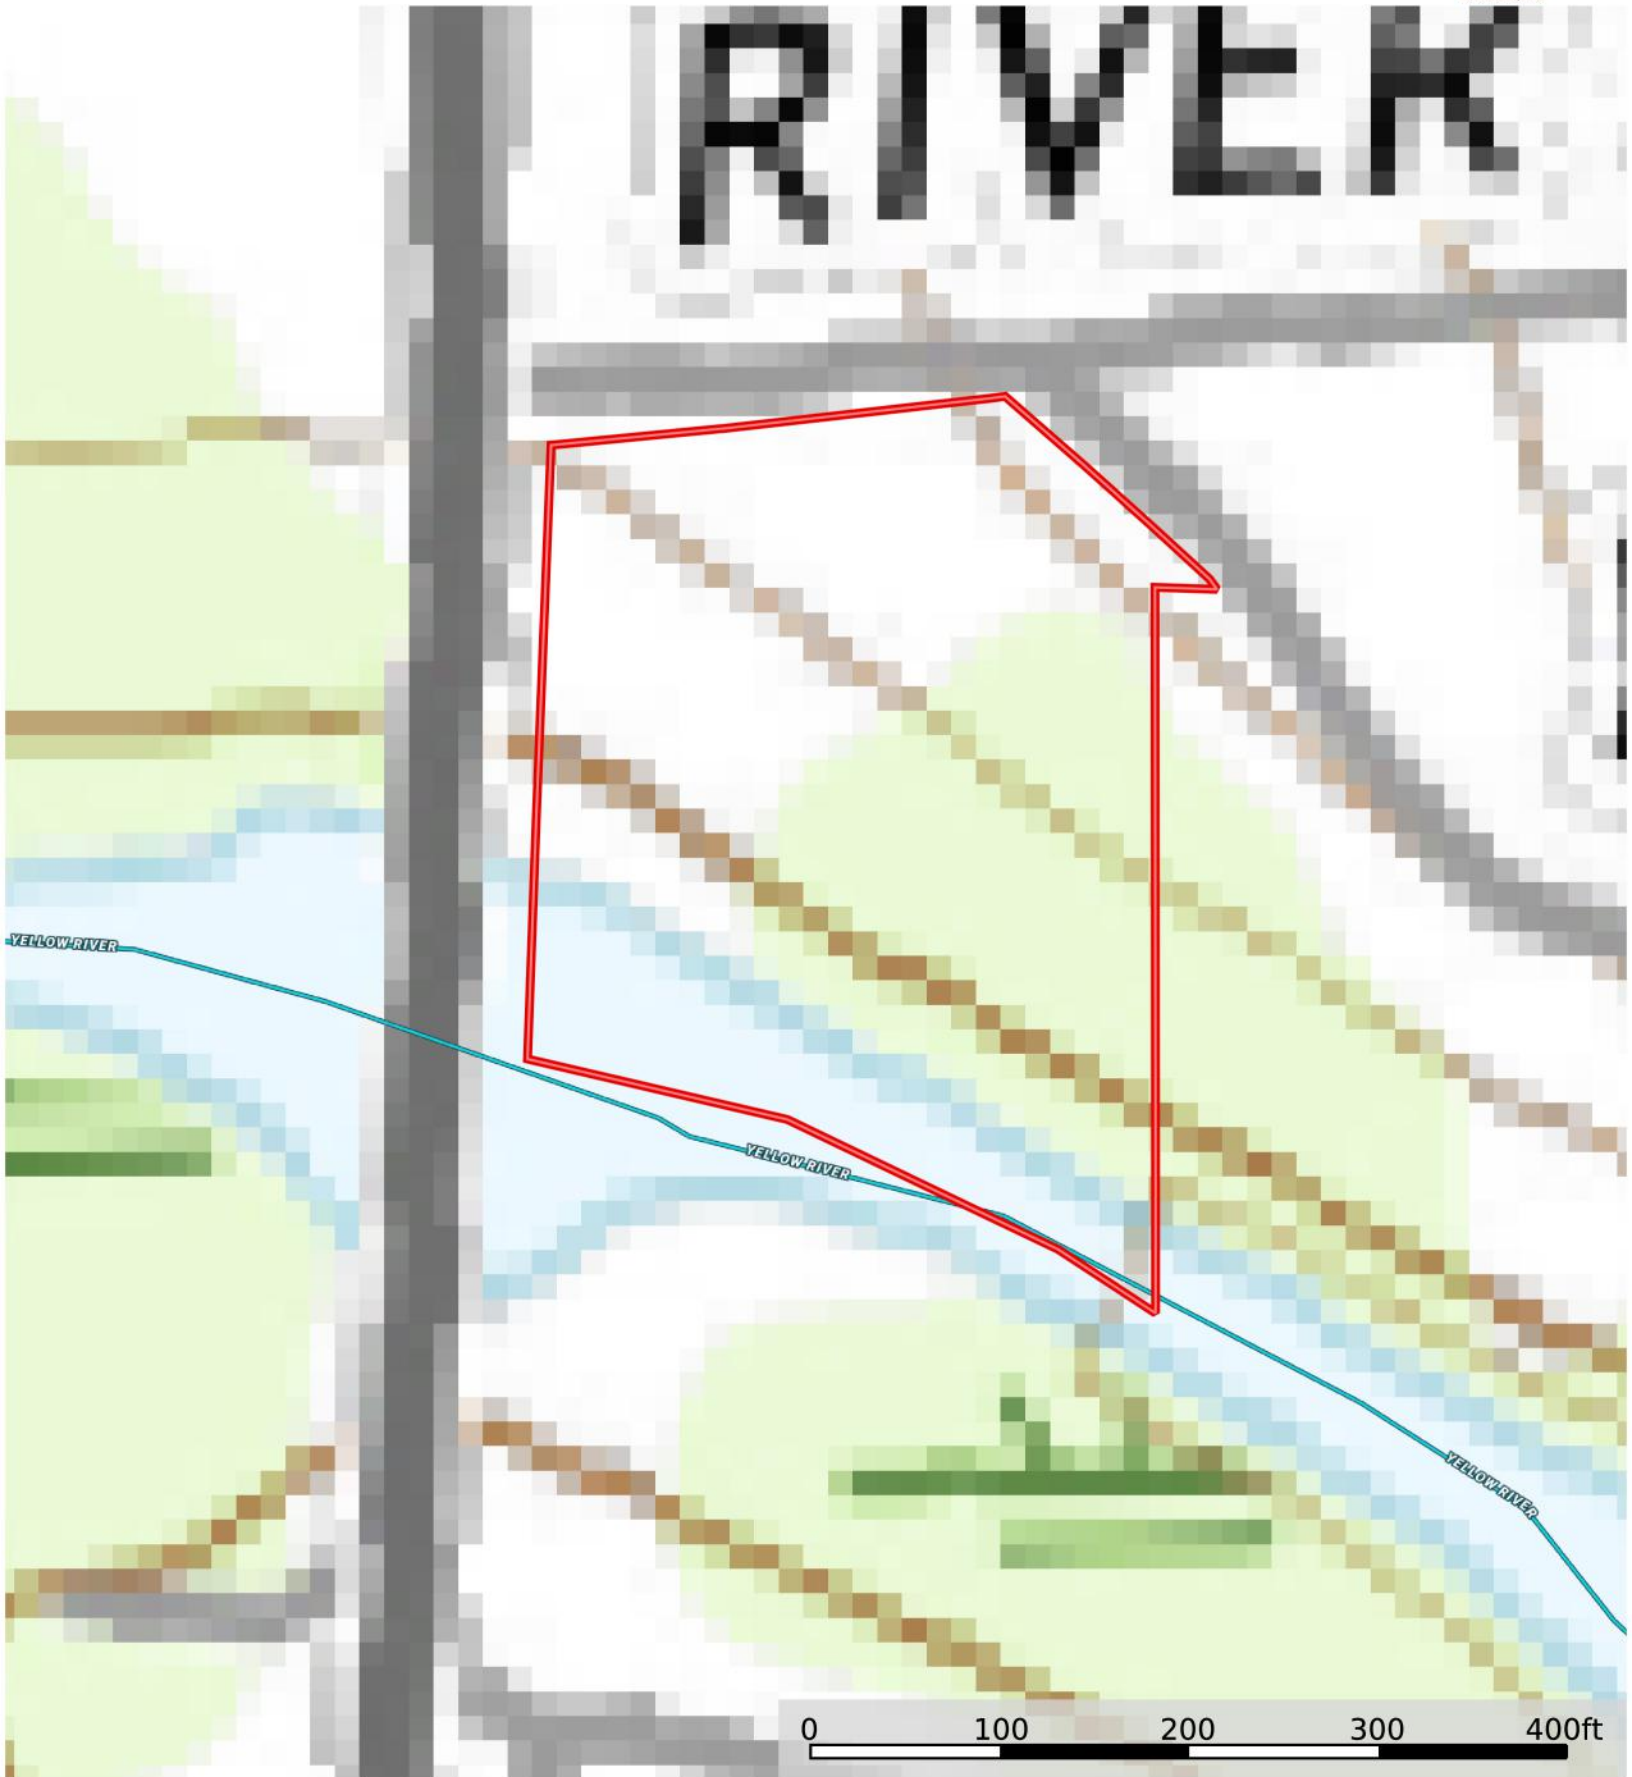

NE Yarbrough Road - Topography Map

Rockdale County, Georgia, 2.75 AC +/-

- Boundary
- Stream, Intermittent
- River/Creek
- Water Body