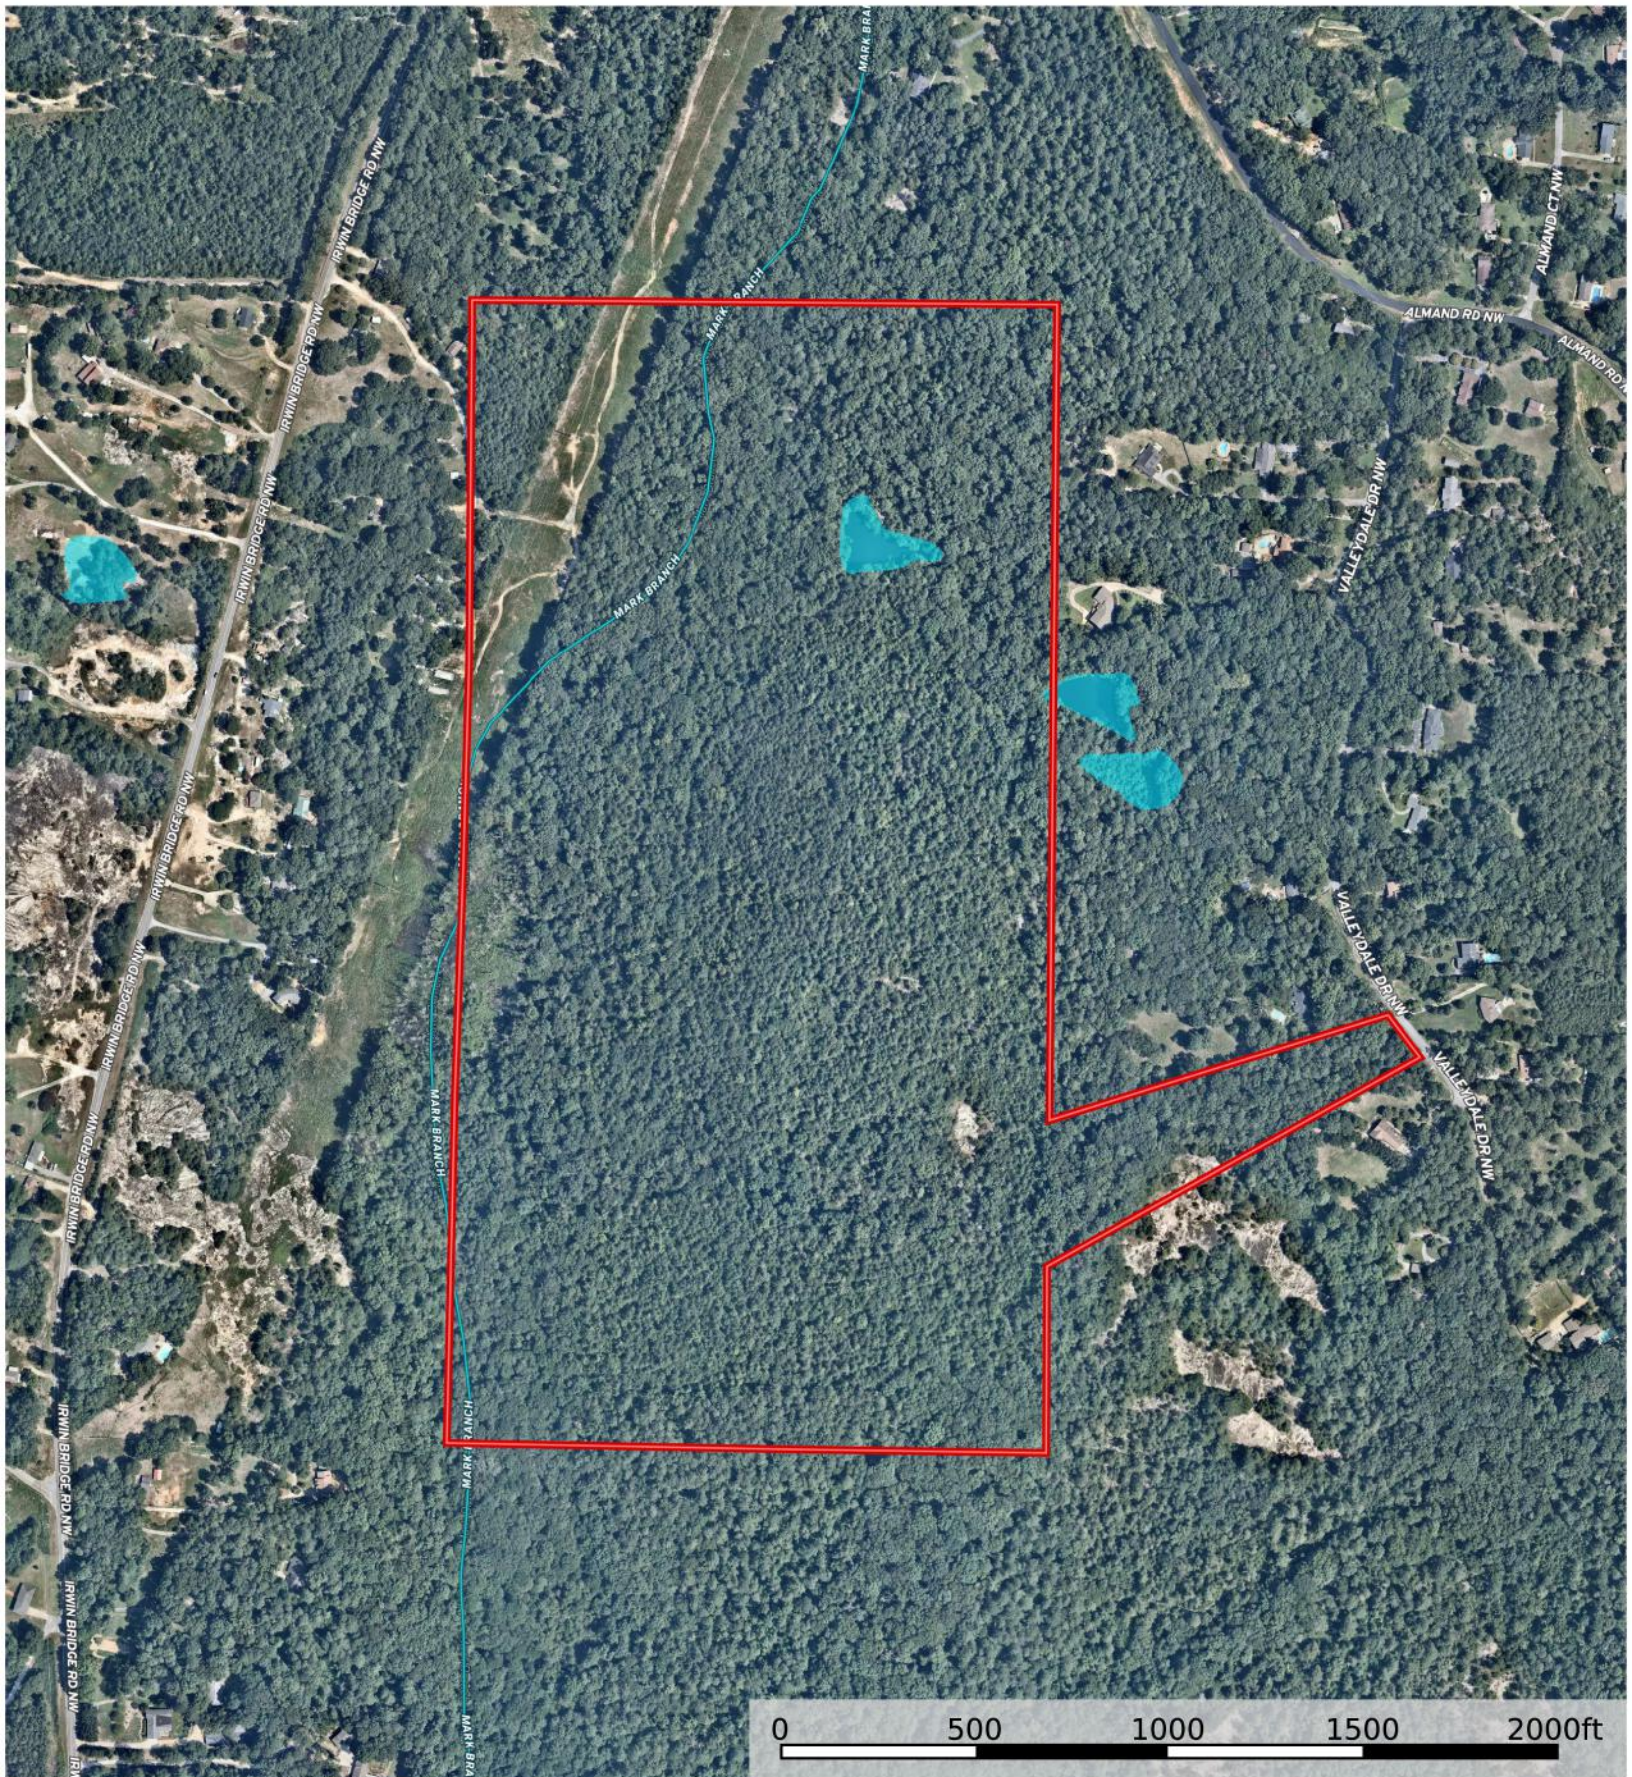

2606 NW Valleydale Drive - Aerial

Rockdale County, Georgia, 107 AC +/-

- Boundary 11
- Stream, Intermittent
- River/Creek
- Water Body

id. The information contained herein was obtained from sources deemed to be reliable. Land id™ Services makes no warranties or guarantees as to the completeness or accuracy thereof.