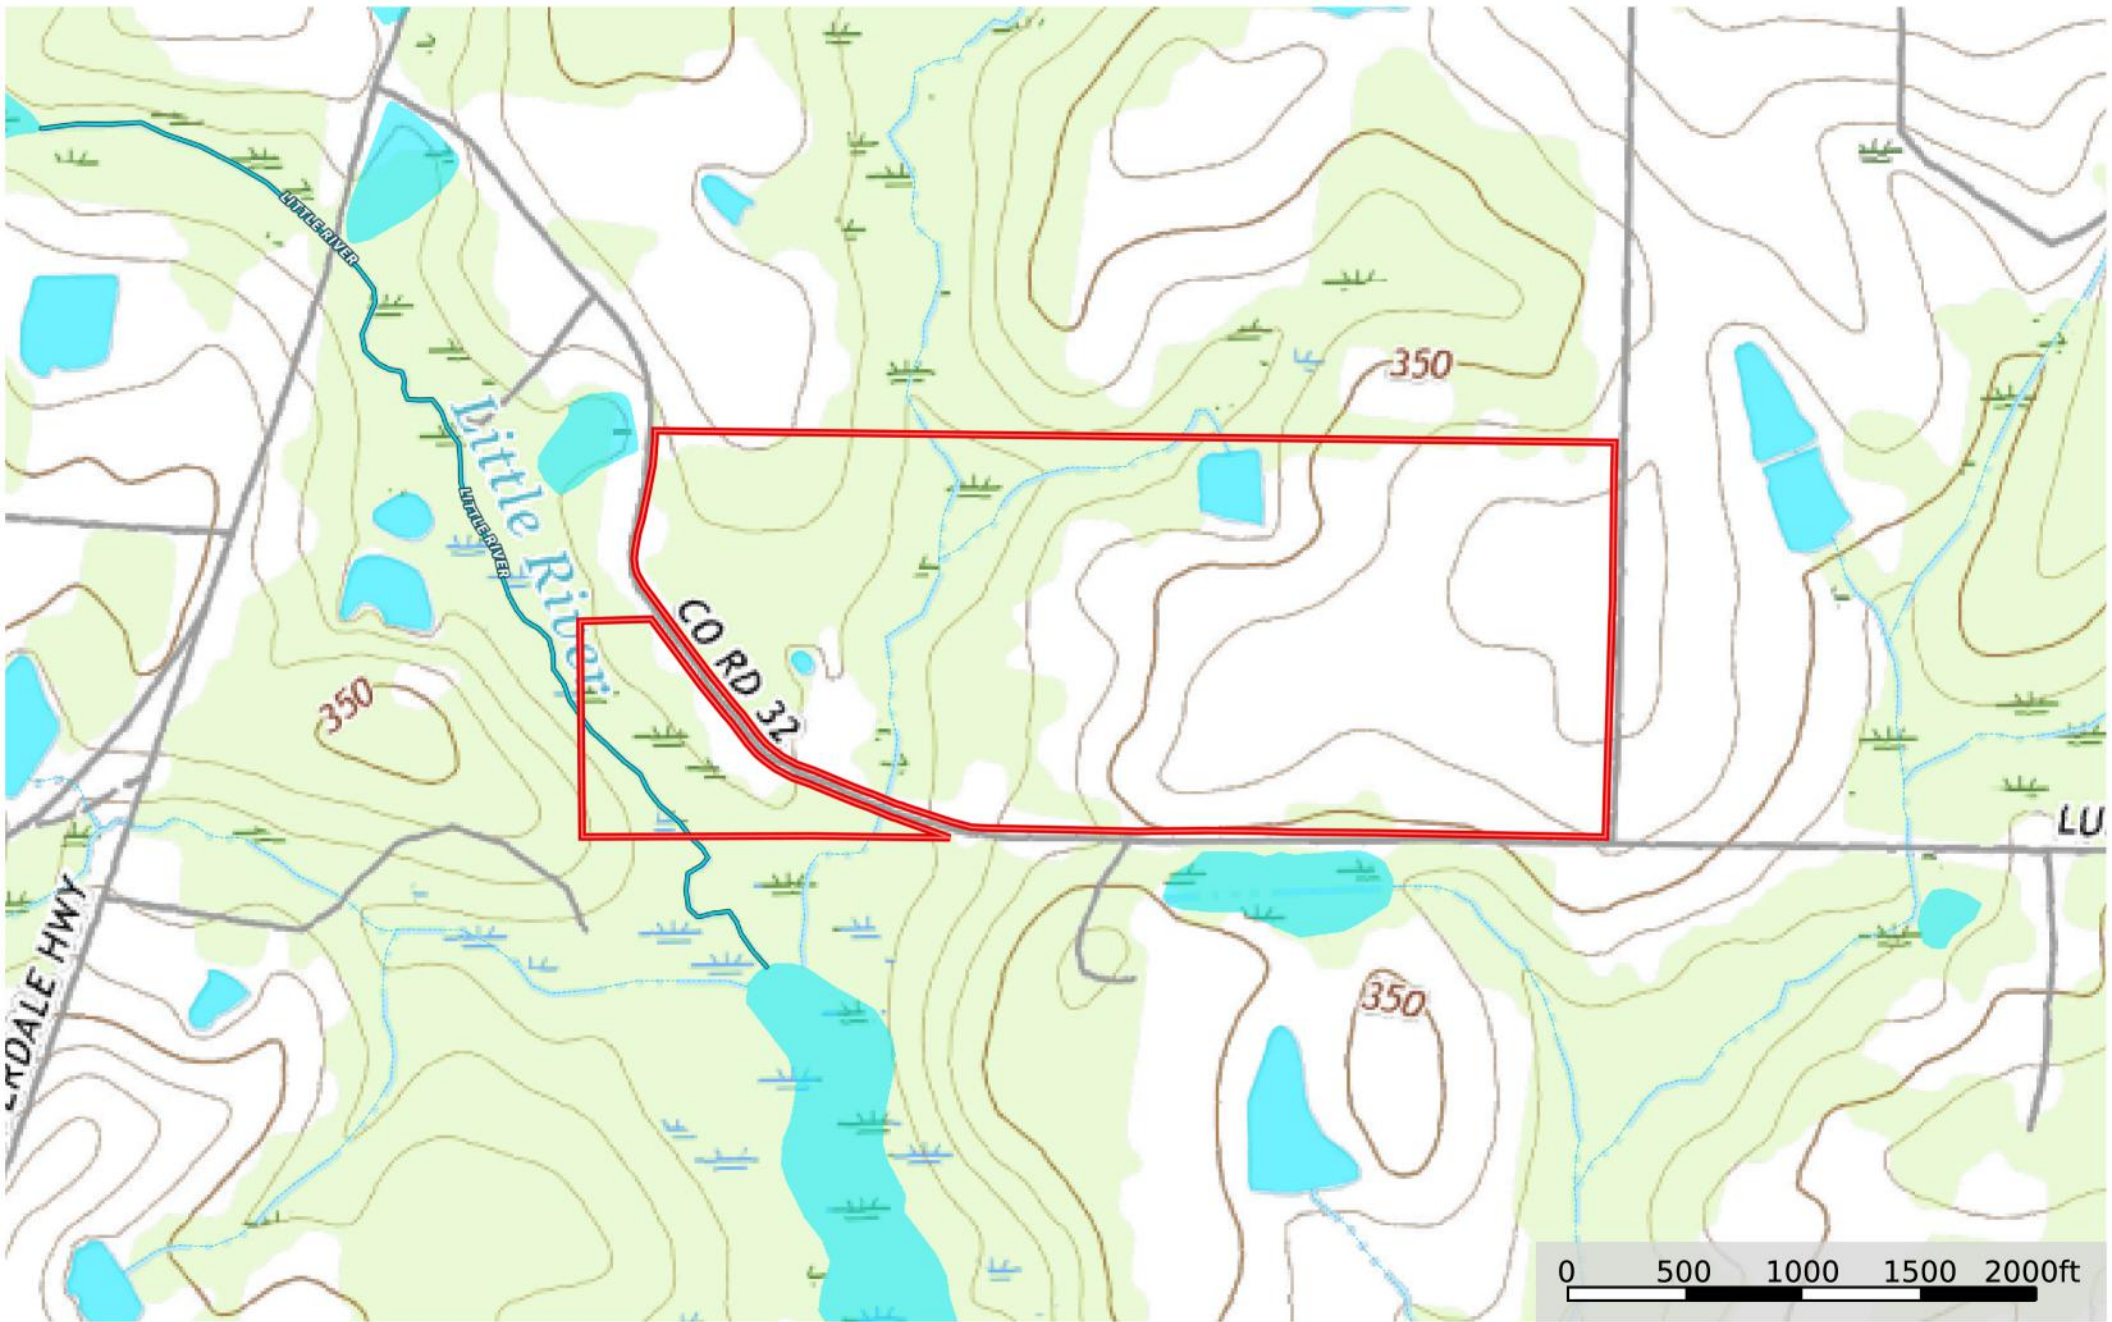

# 1538 Quail Run Road ~ Topography Map

Turner County, Georgia, 169 AC +/-

 Boundary     Stream, Intermittent     River/Creek     Water Body