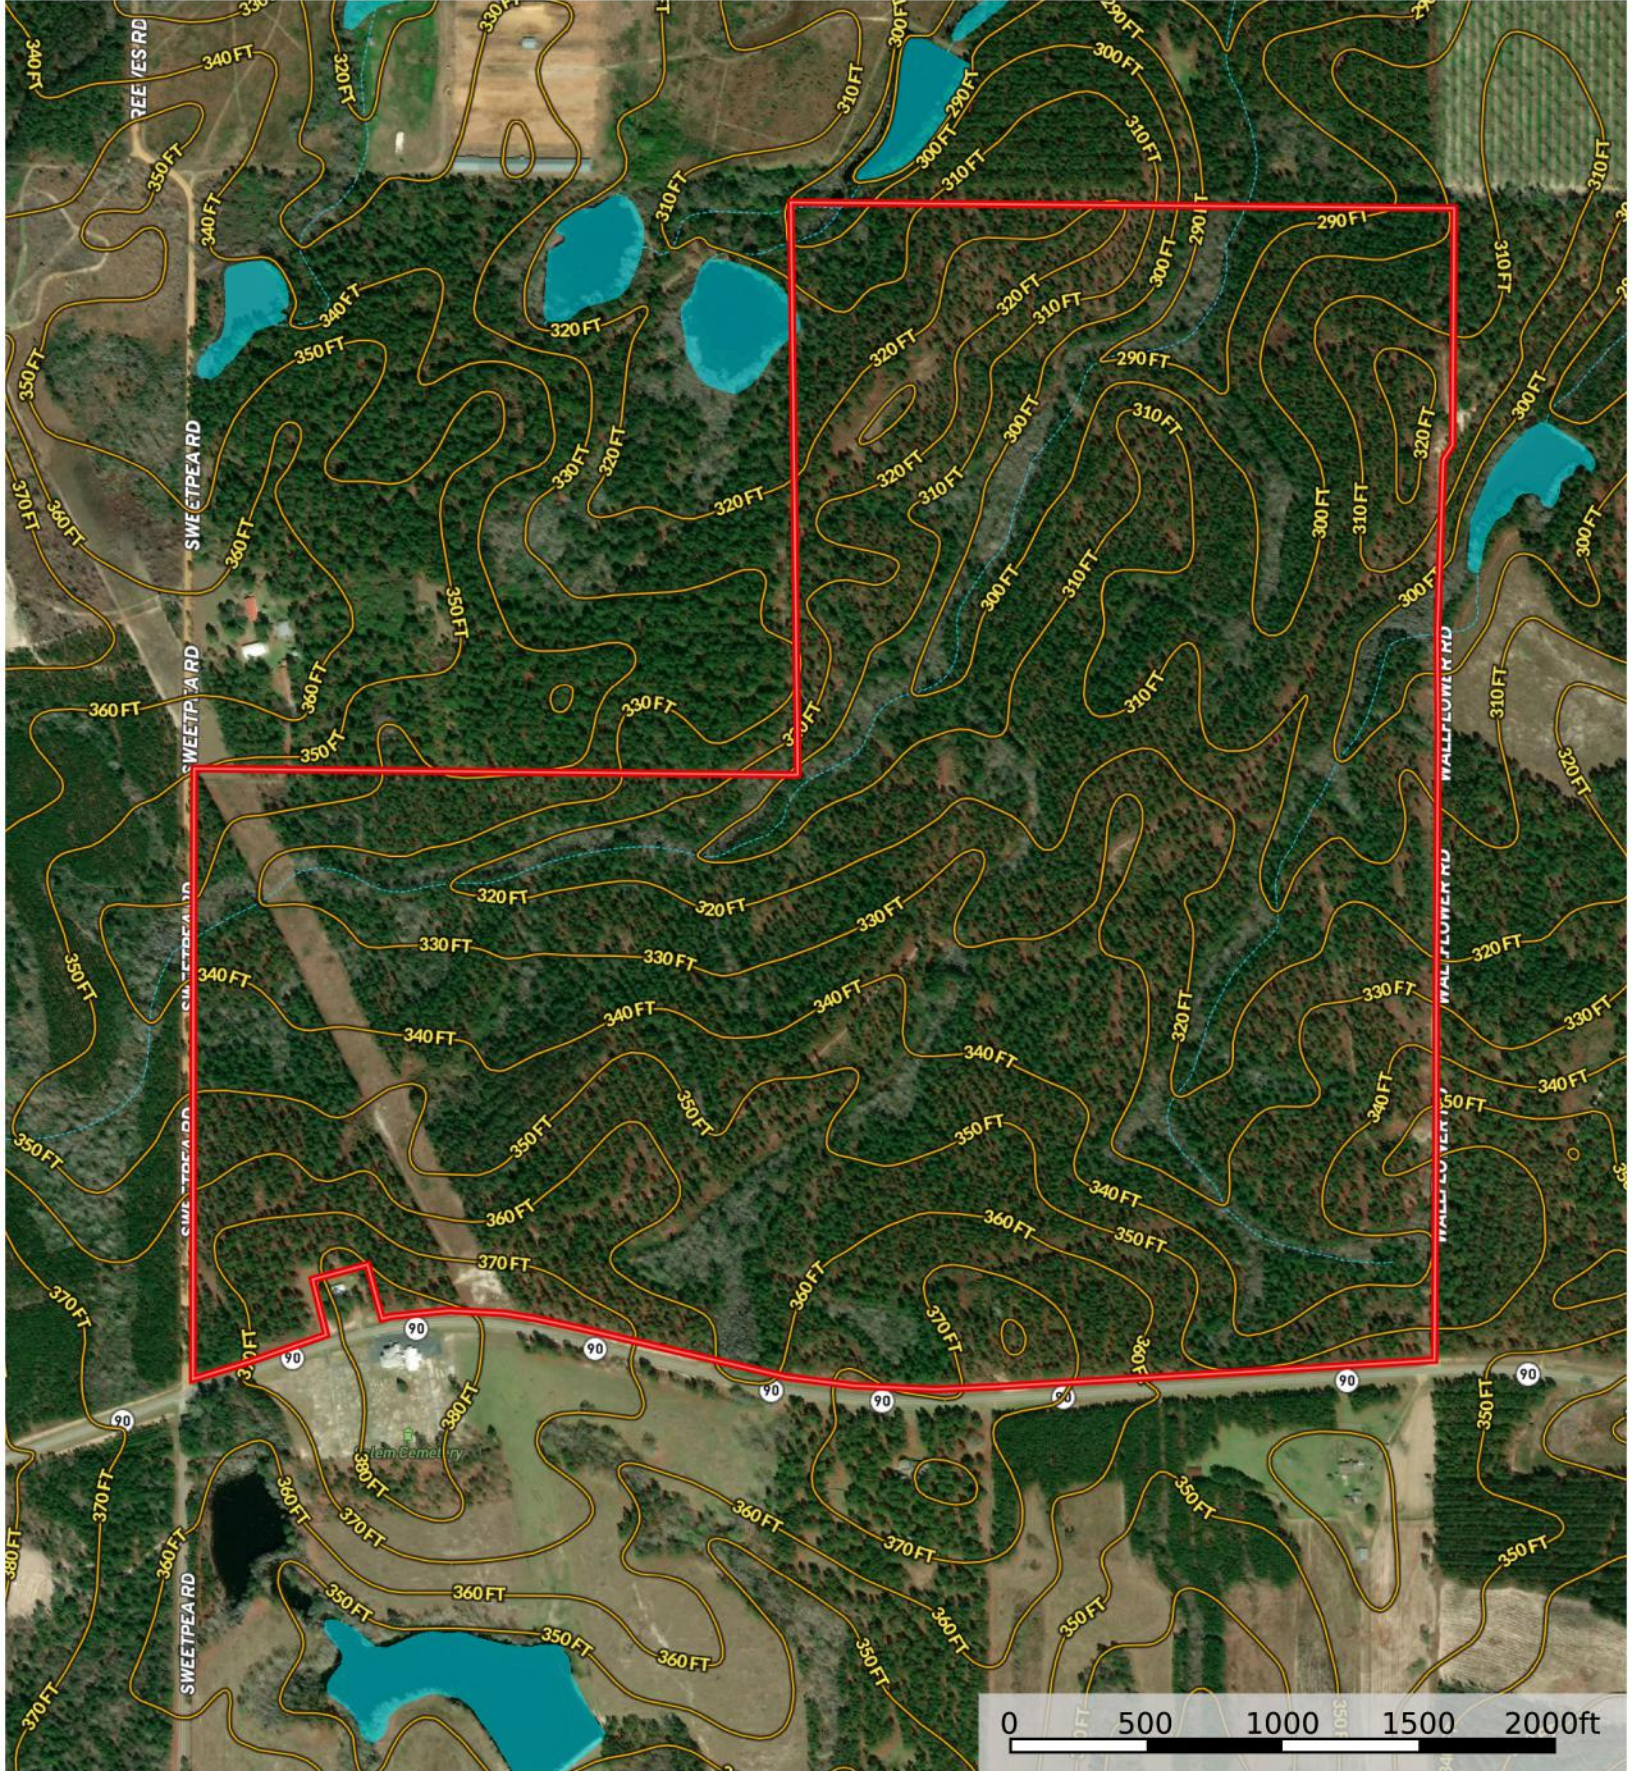

Salem Church Road ~ Contour Lines Map

Ben Hill County, Georgia, 341.88 AC +/-

- Boundary
- Stream, Intermittent
- River/Creek
- Water Body