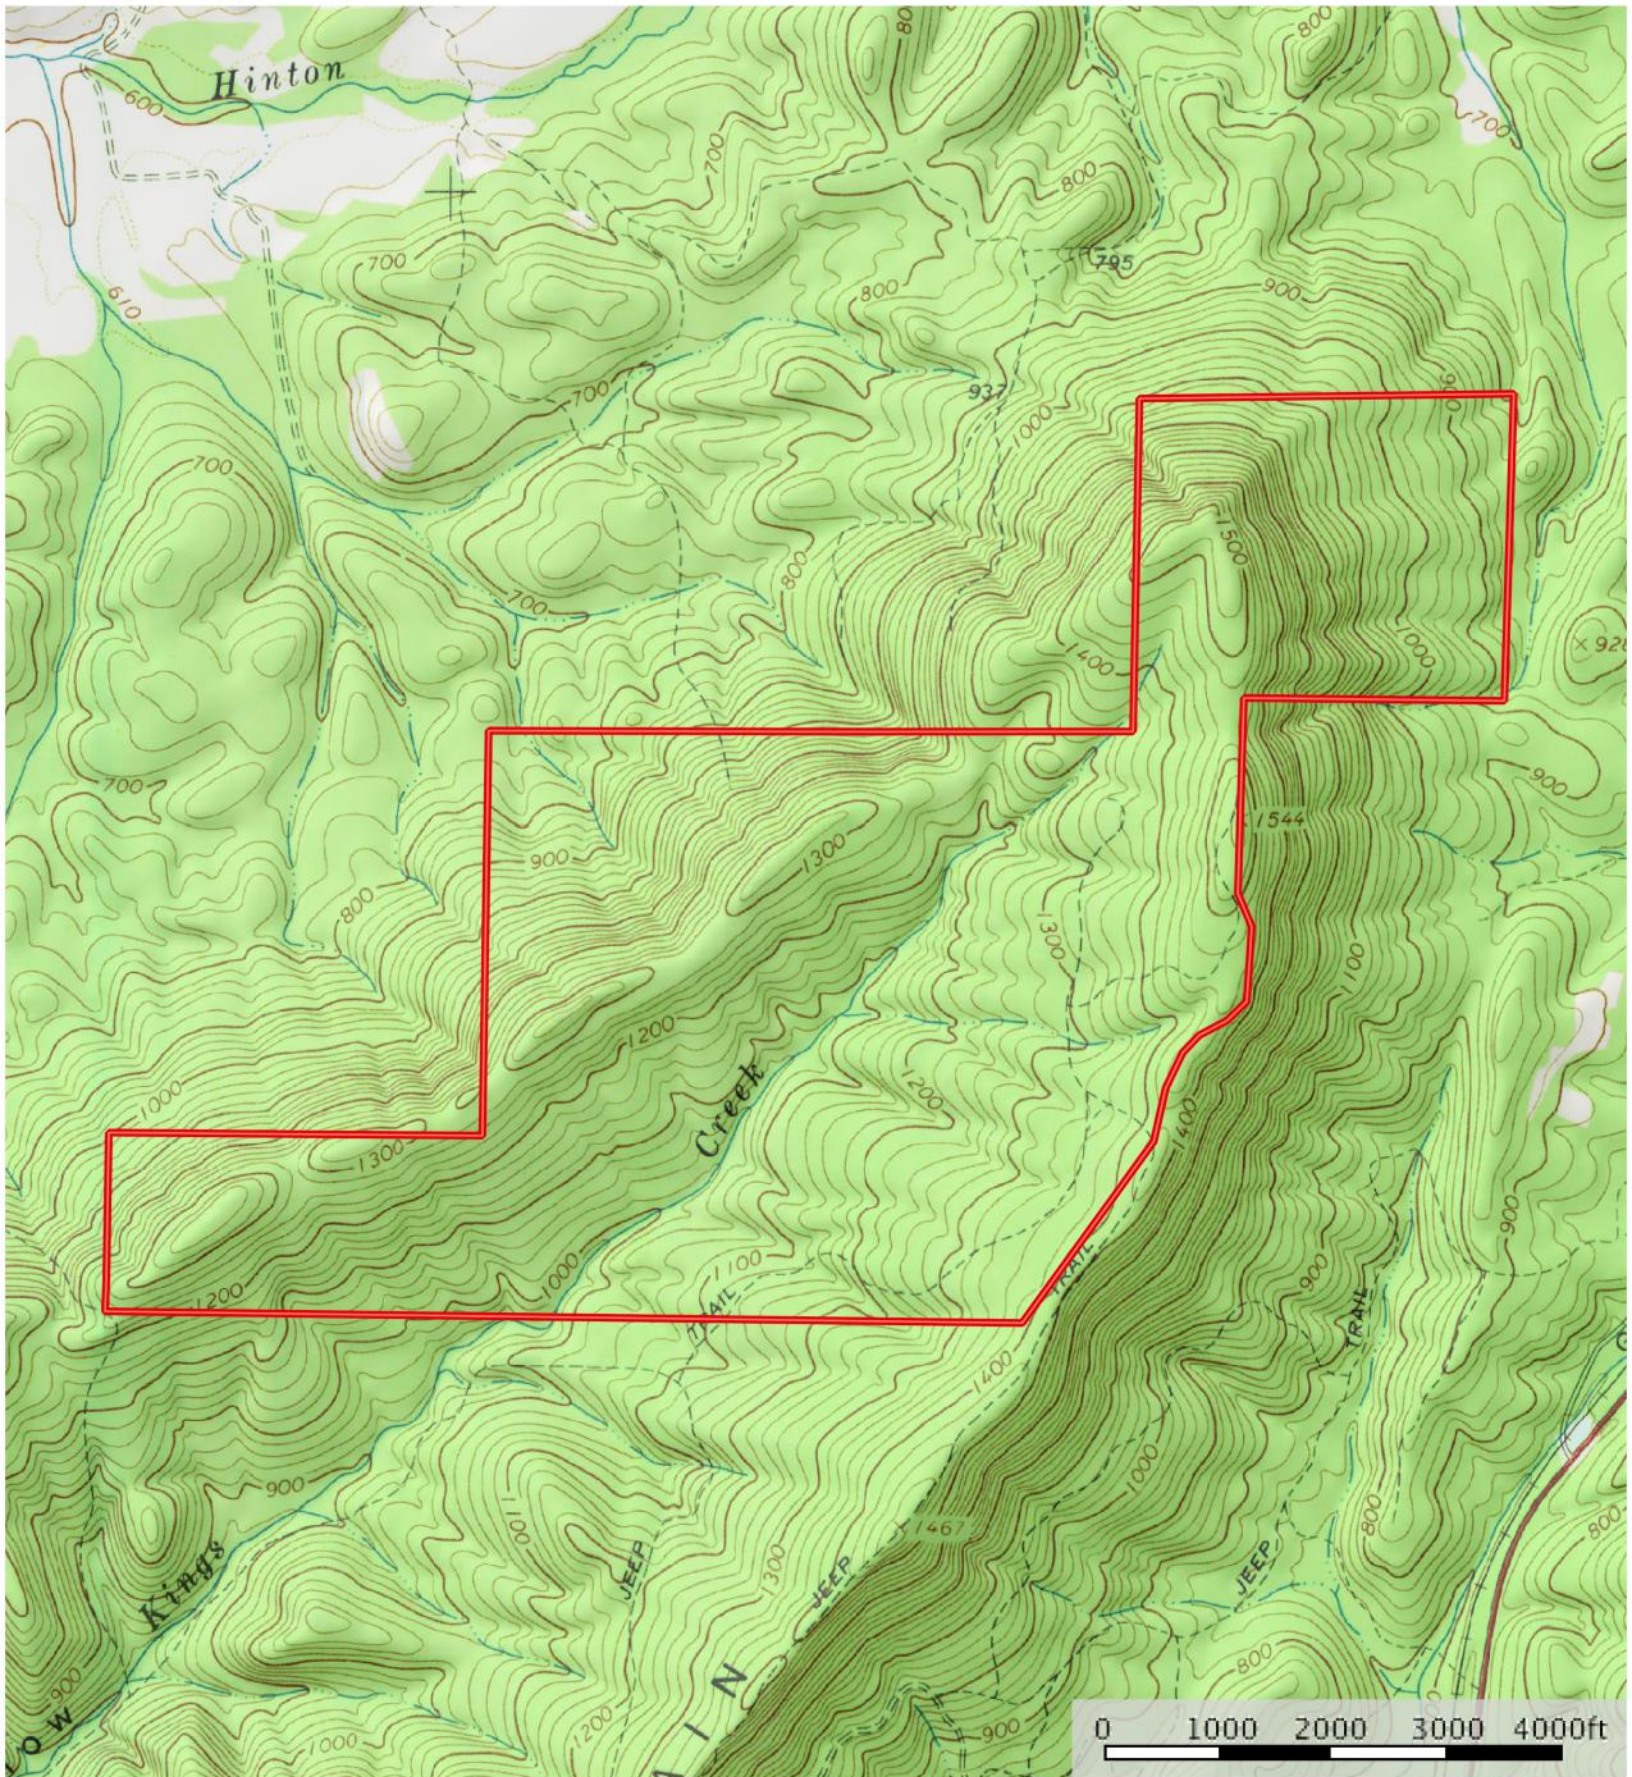

Twin Mountain - Topography Map

Chattooga County, Georgia, 716.57 AC +/-

 Boundary