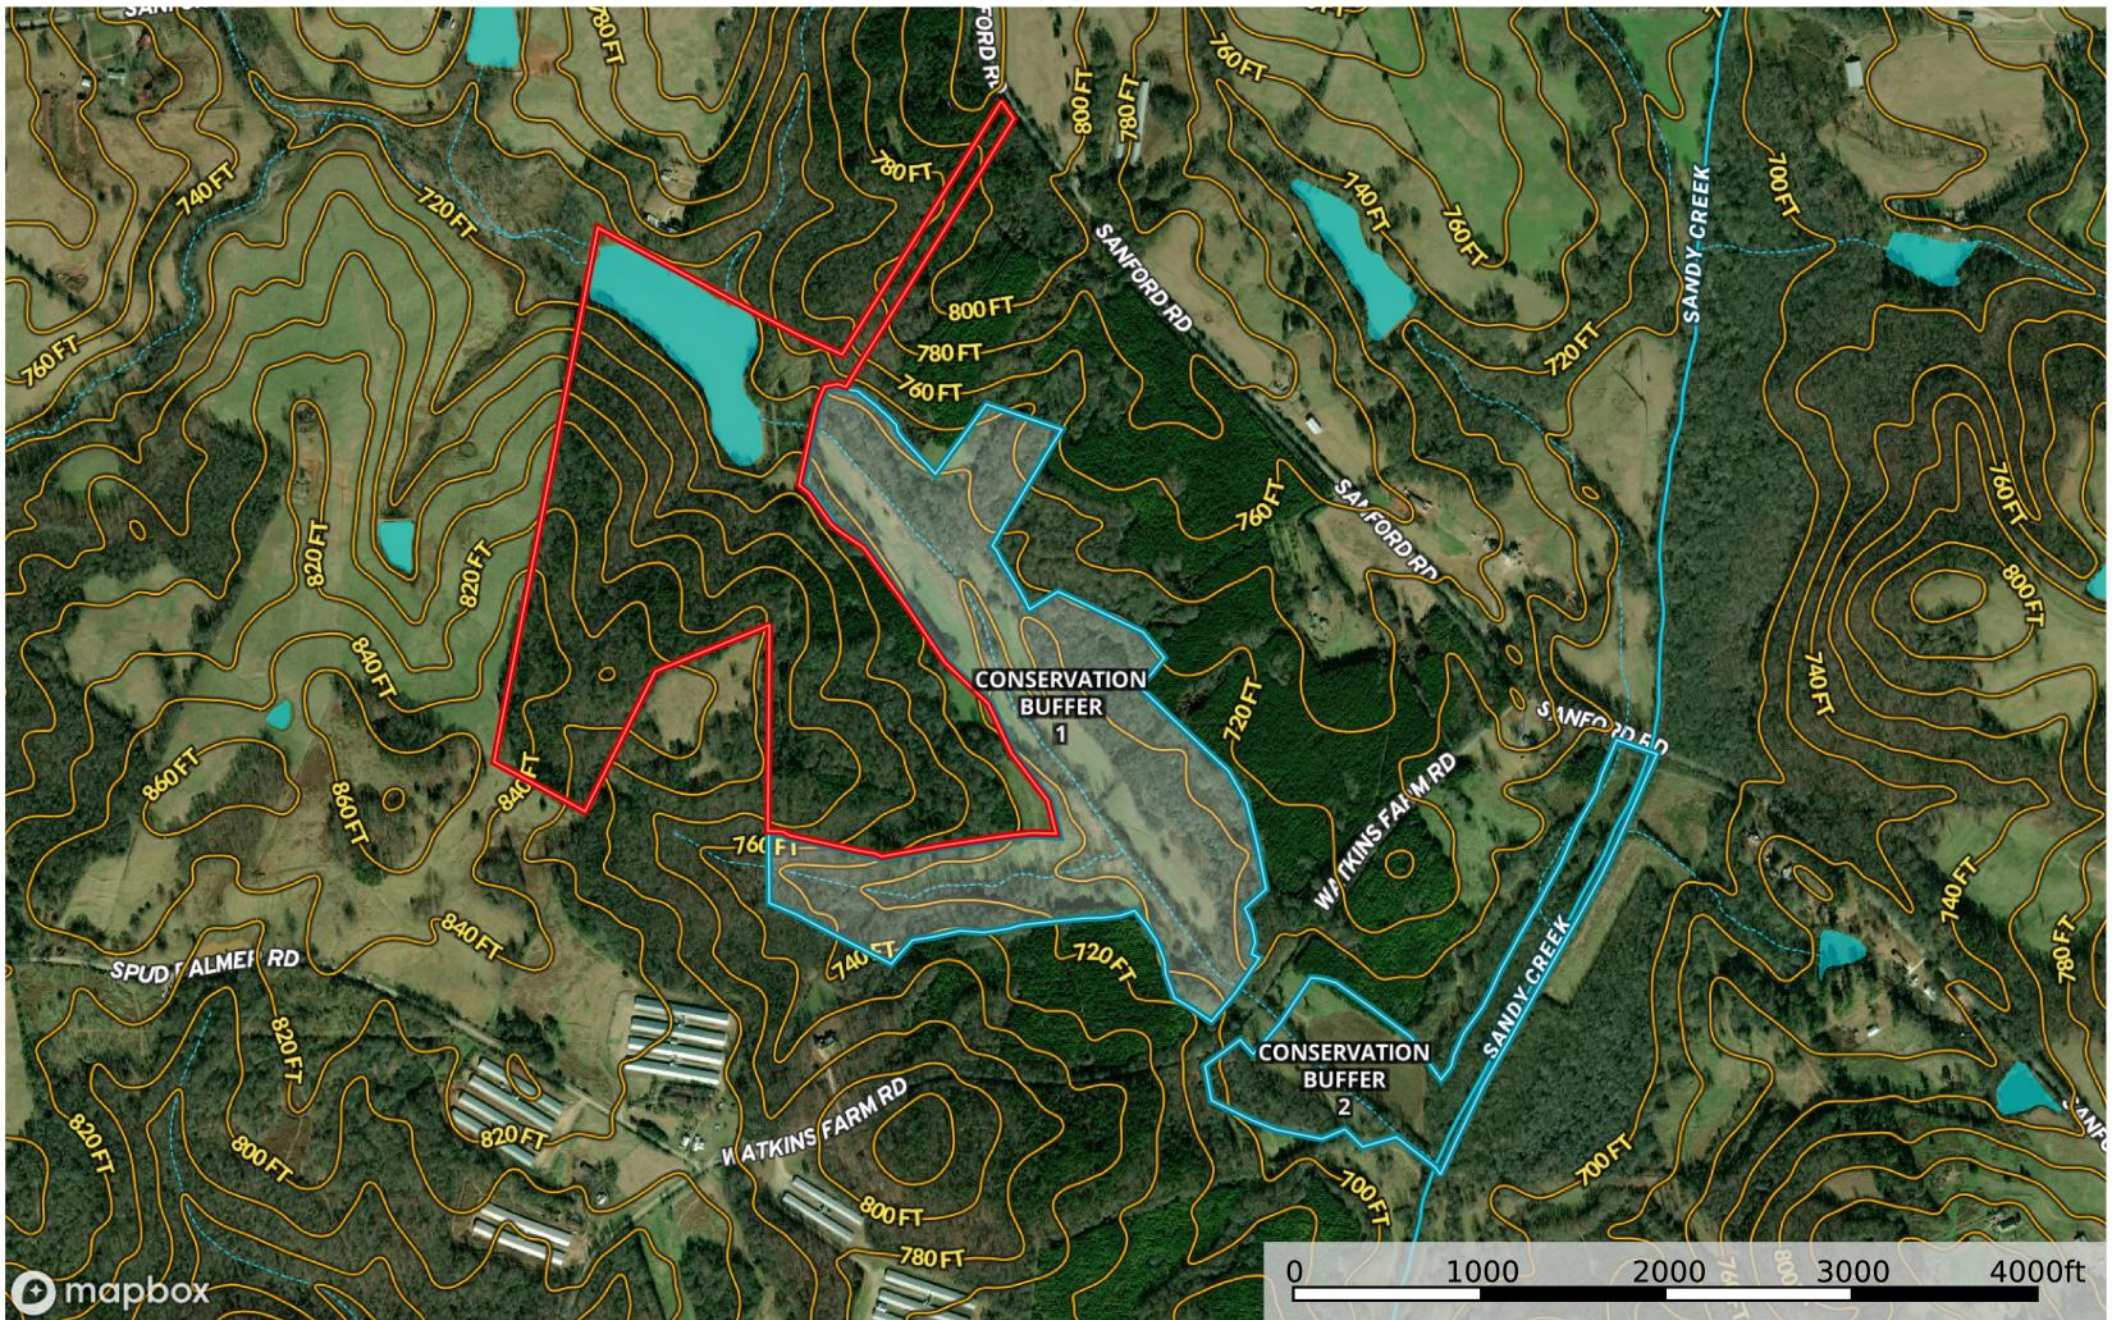

Sanford Road Lake Tract ~ Contour Lines Map

Jackson County, Georgia, 117.87 AC +/-

mapbox

- Boundary
- Conservation Buffer 1
- Conservation Buffer 2
- Stream, Intermittent
- River/Creek
- Water Body