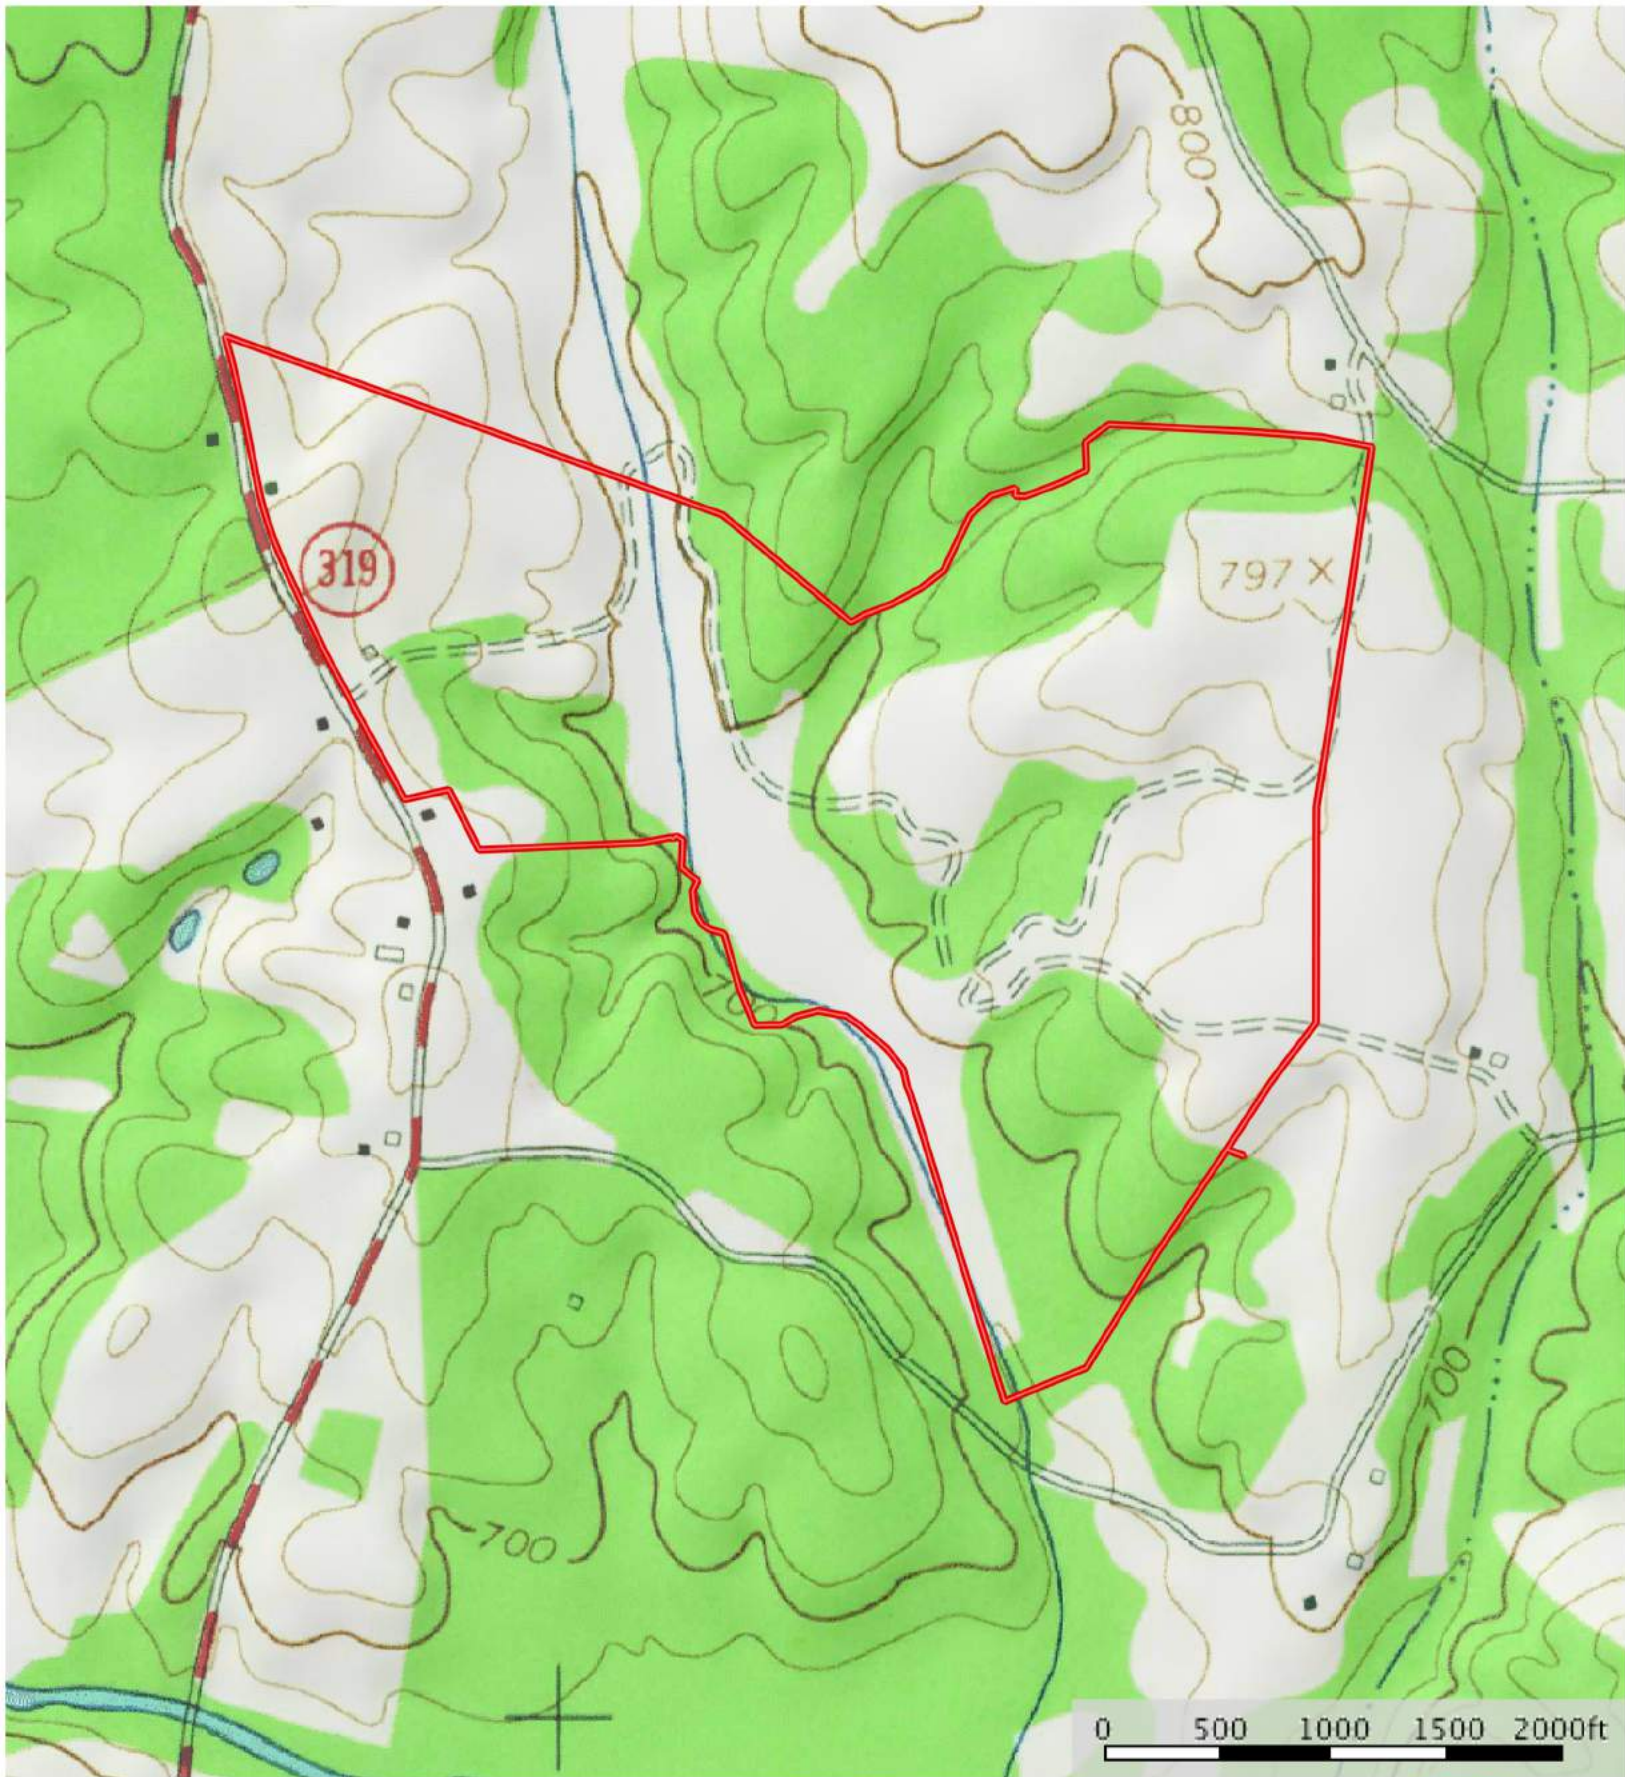

Ethridge Road - Topography Map
Jackson County, Georgia, 174.63 AC +/-

 Boundary