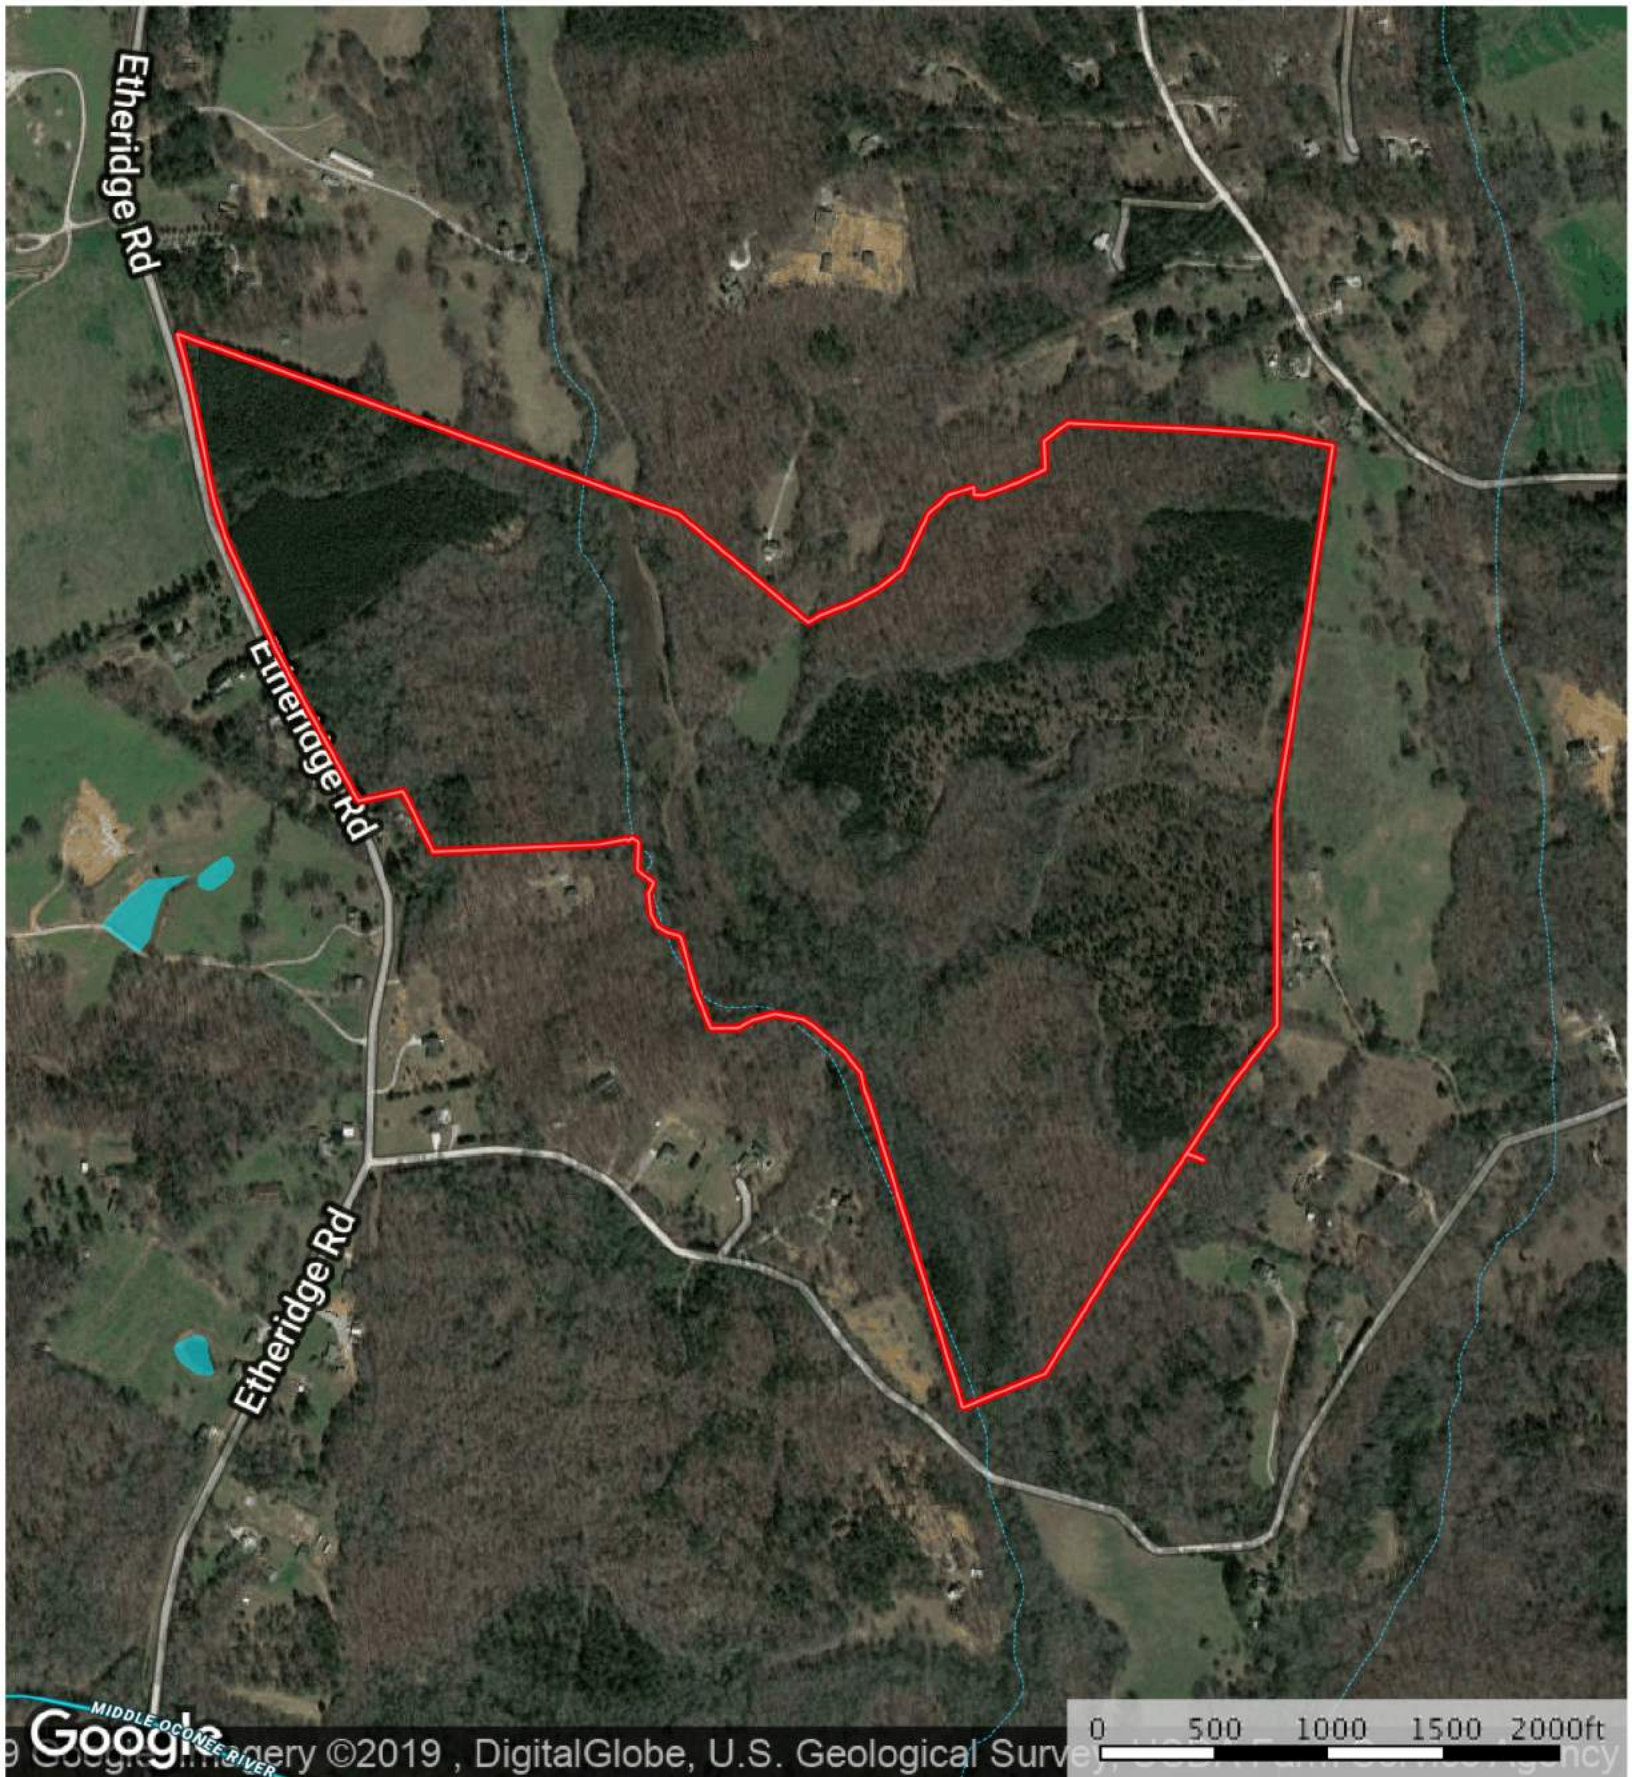

Ethridge Road - Aerial

Jackson County, Georgia, 174.63 AC +/-

Boundary Stream, Intermittent River/Creek Water Body