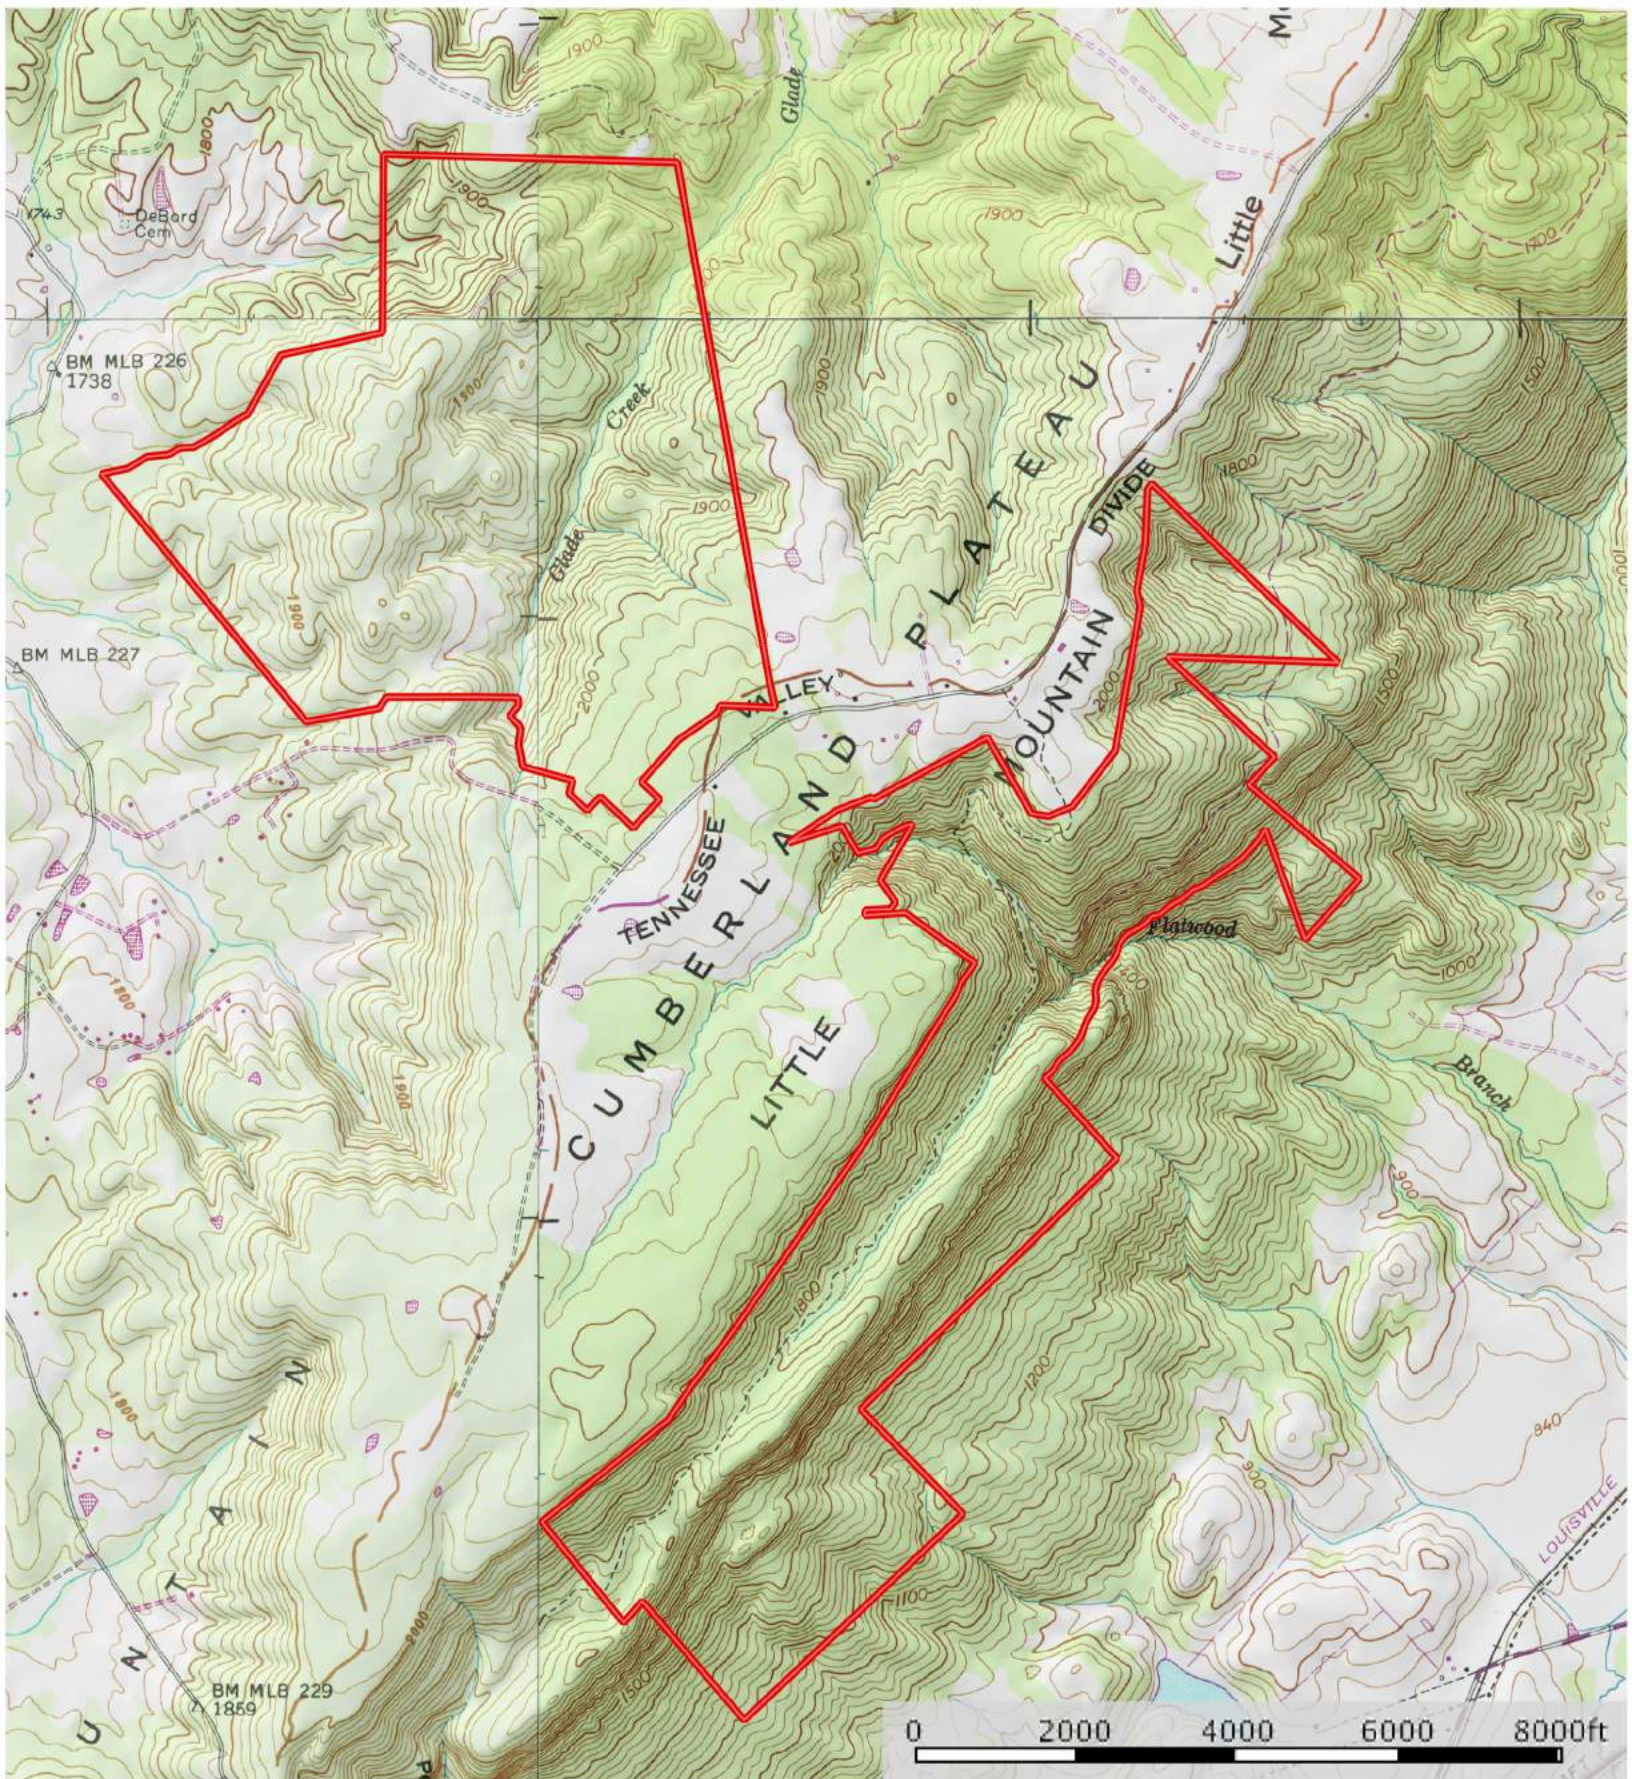

Glade Creek - Topography Map

Bledsoe County, Tennessee, 1315.92 AC +/-

□ Boundary