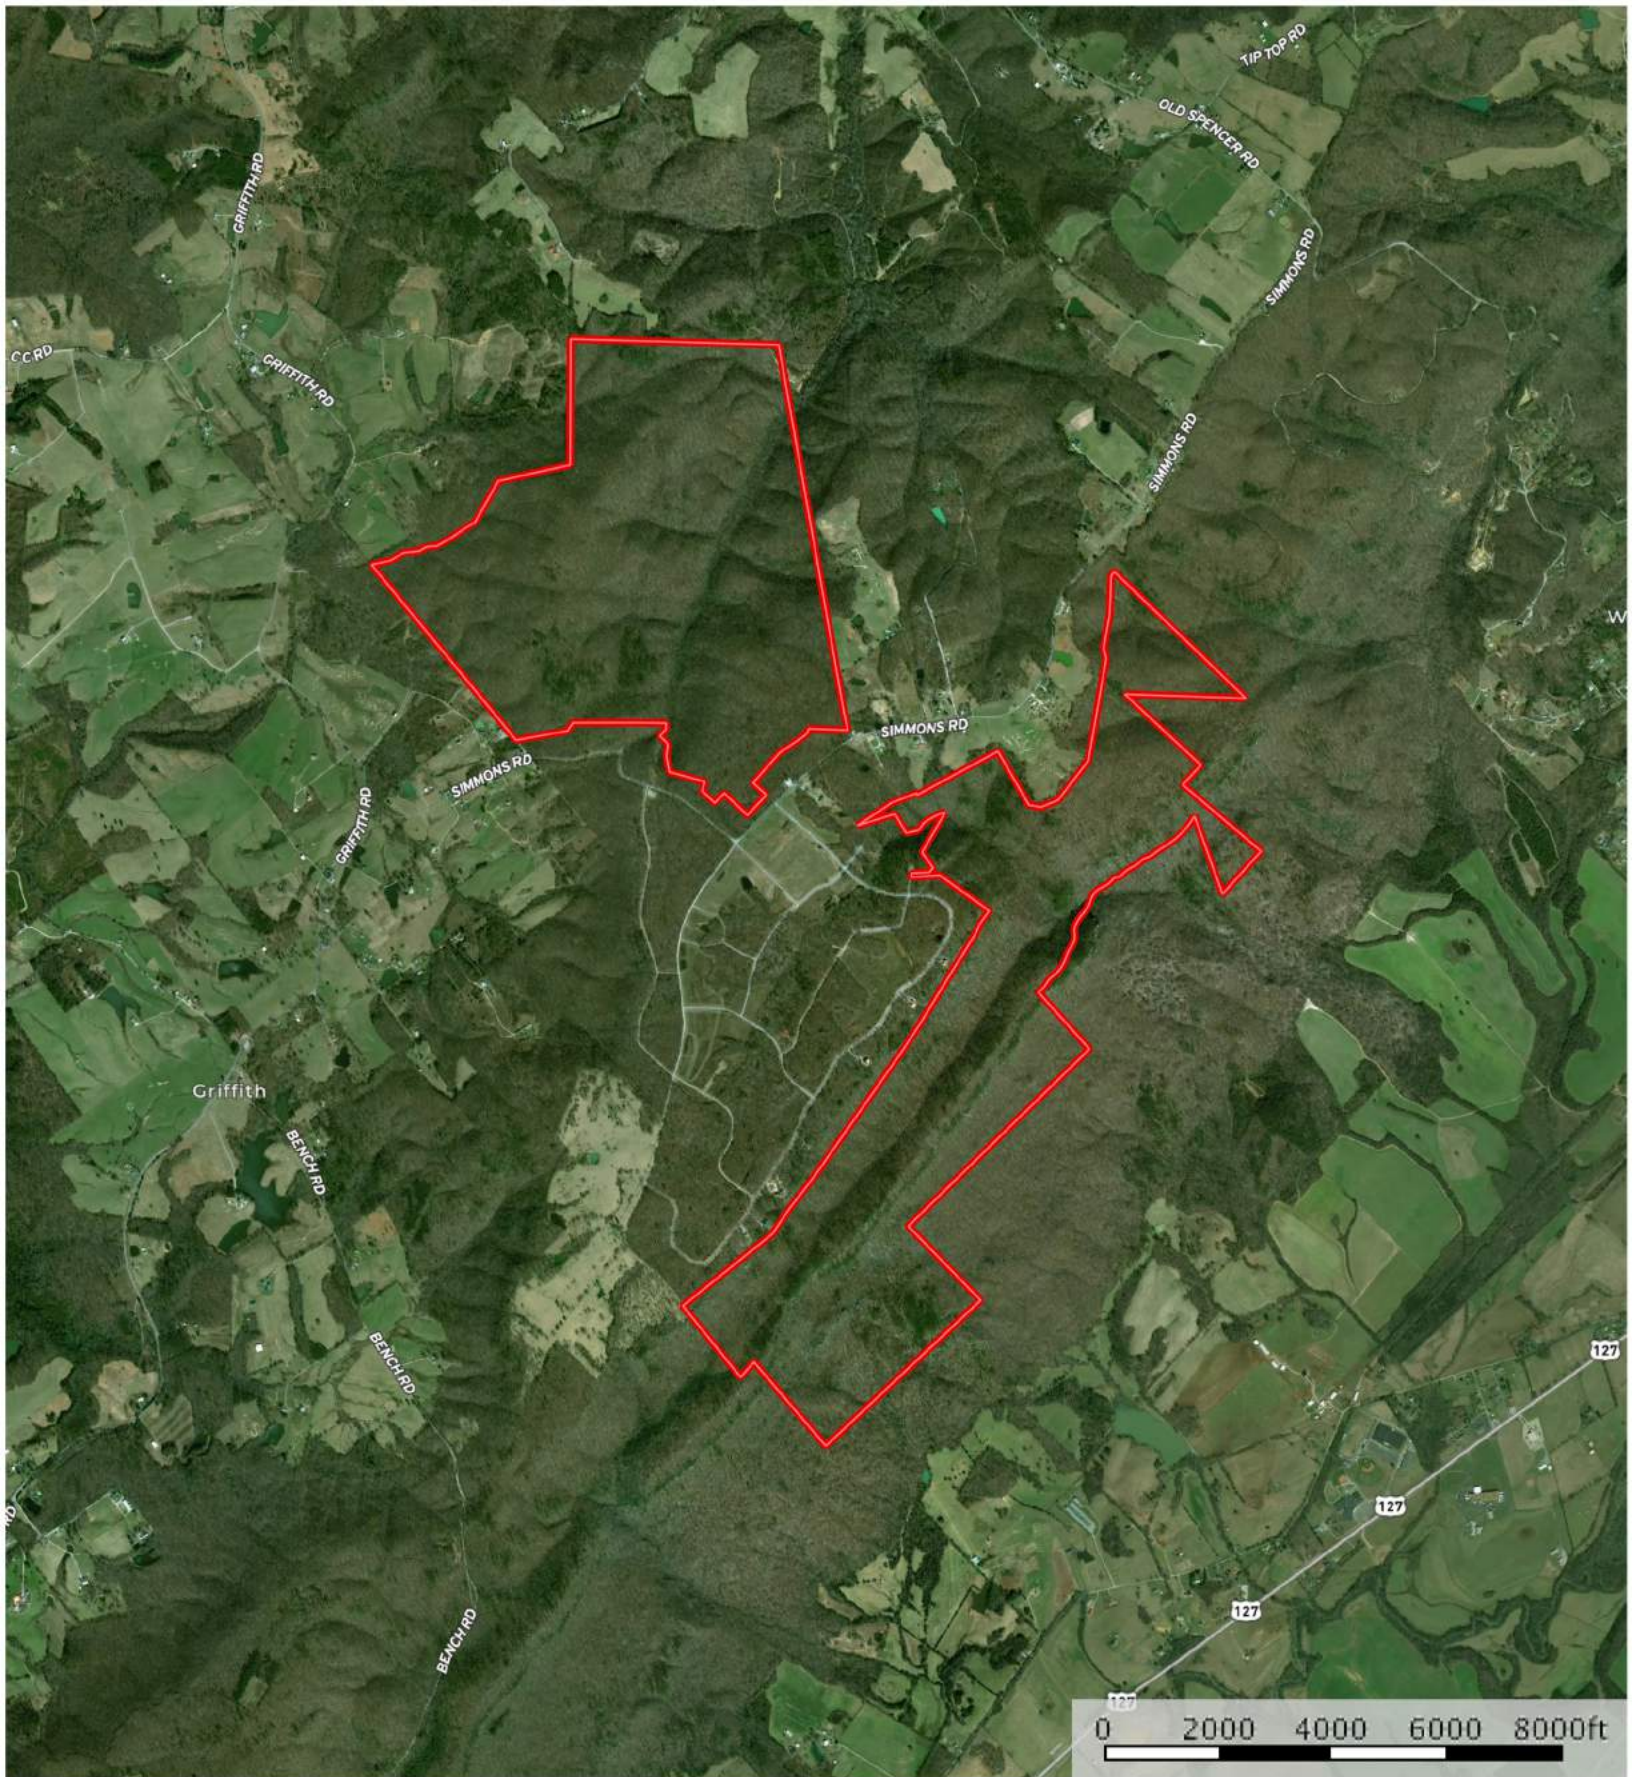

Glade Creek - Aerial Map

Bledsoe County, Tennessee, 1315.92 AC +/-

0 2000 4000 6000 8000ft

Boundary