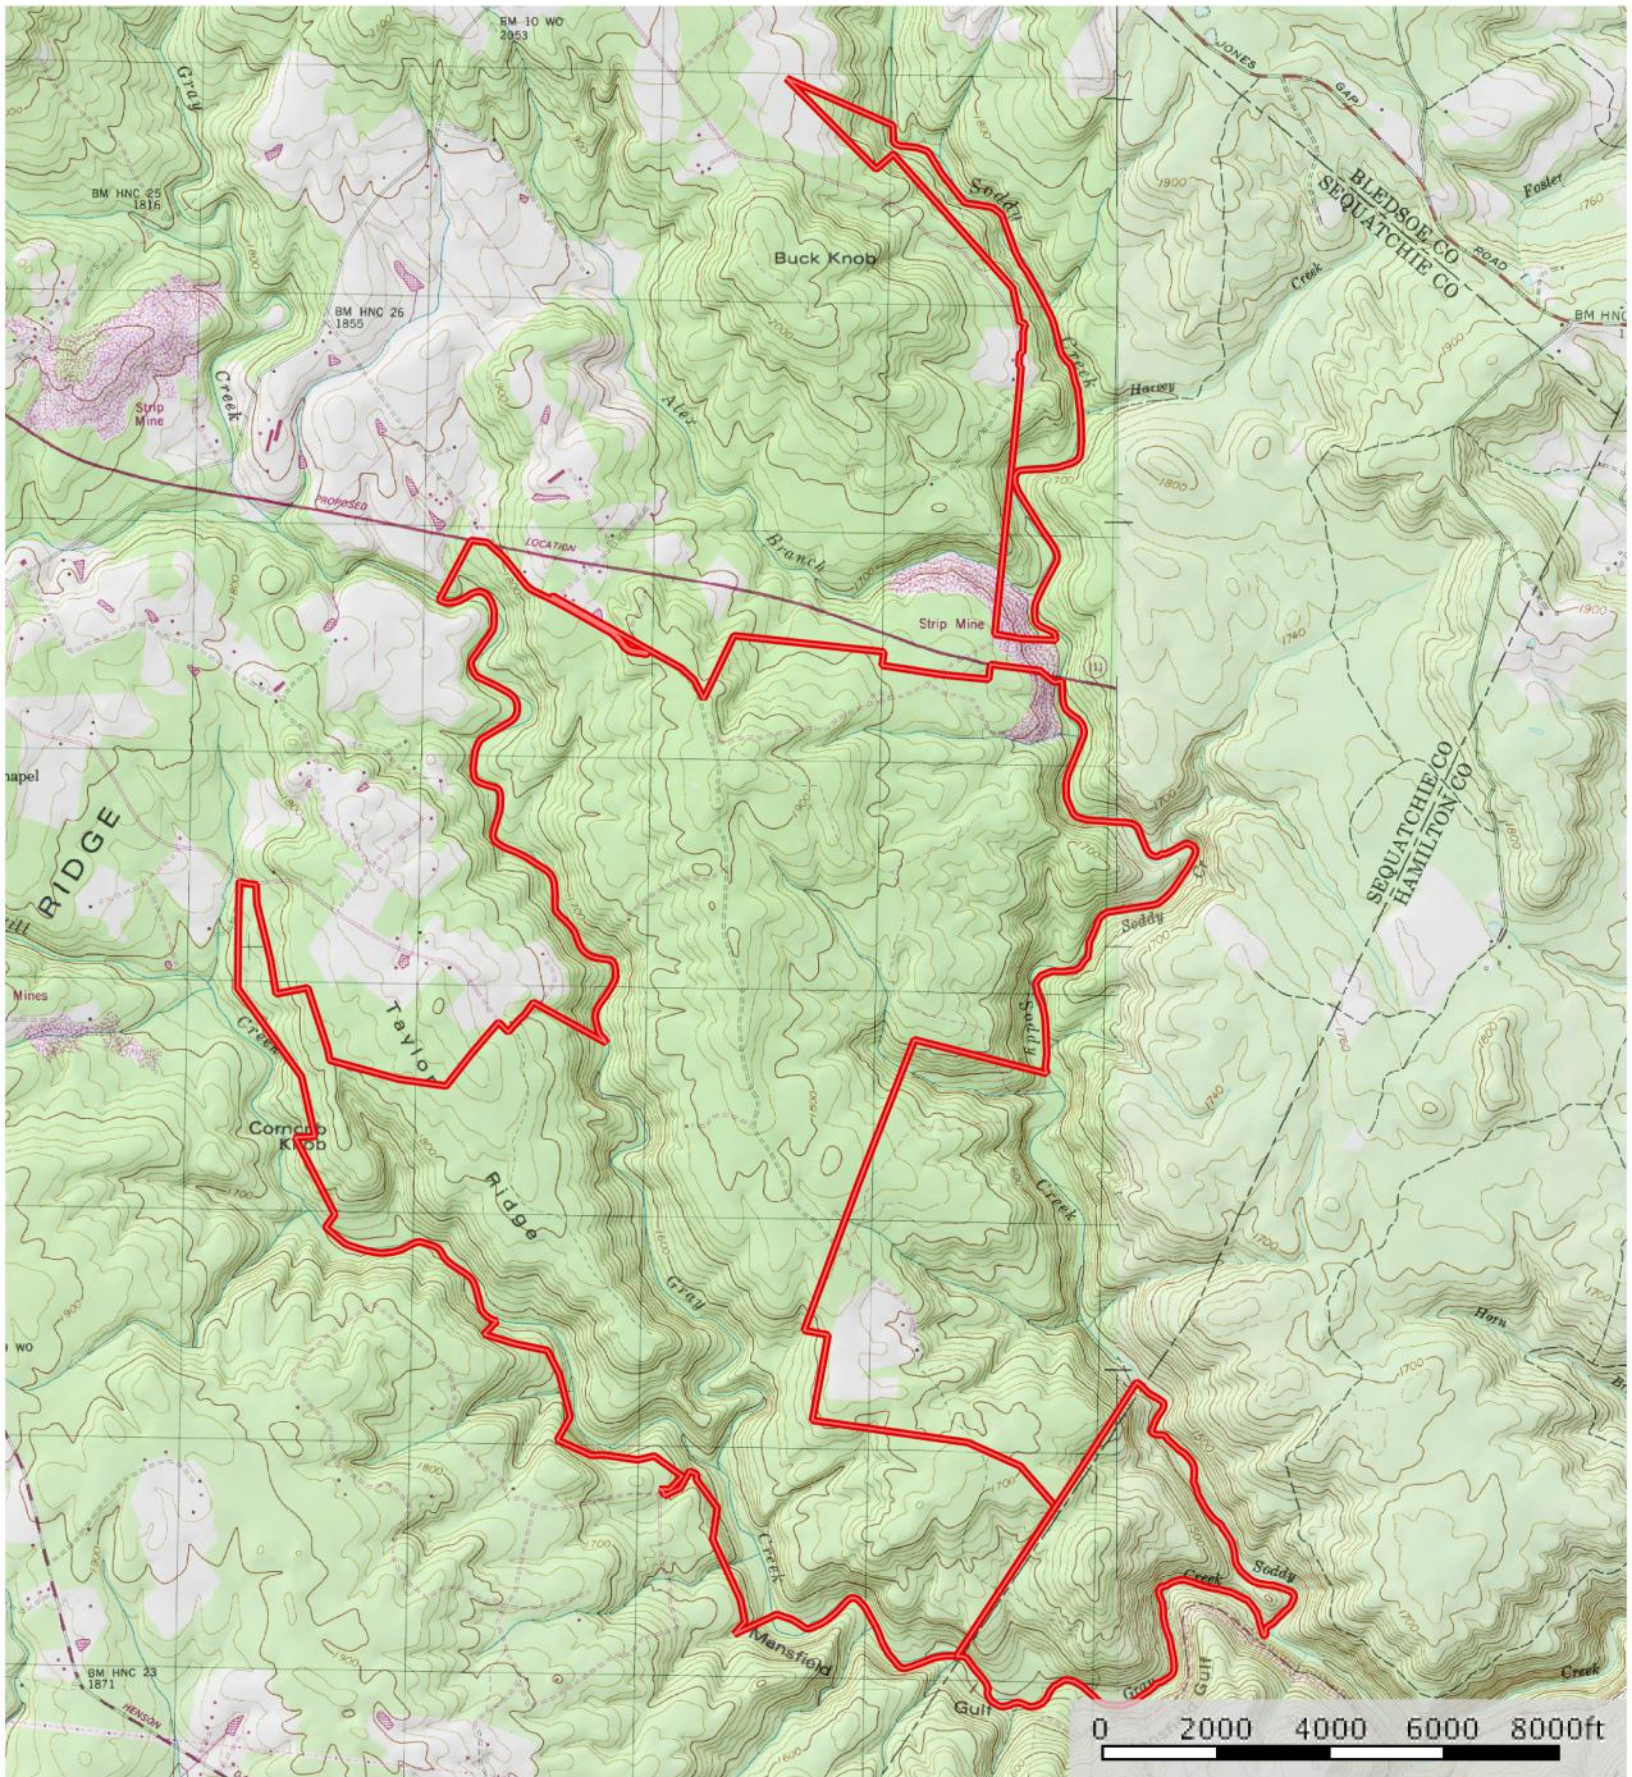

Soddy Creek Preserve - Topography Map

Sequatchie County, Tennessee, 2629 AC +/-

 Boundary