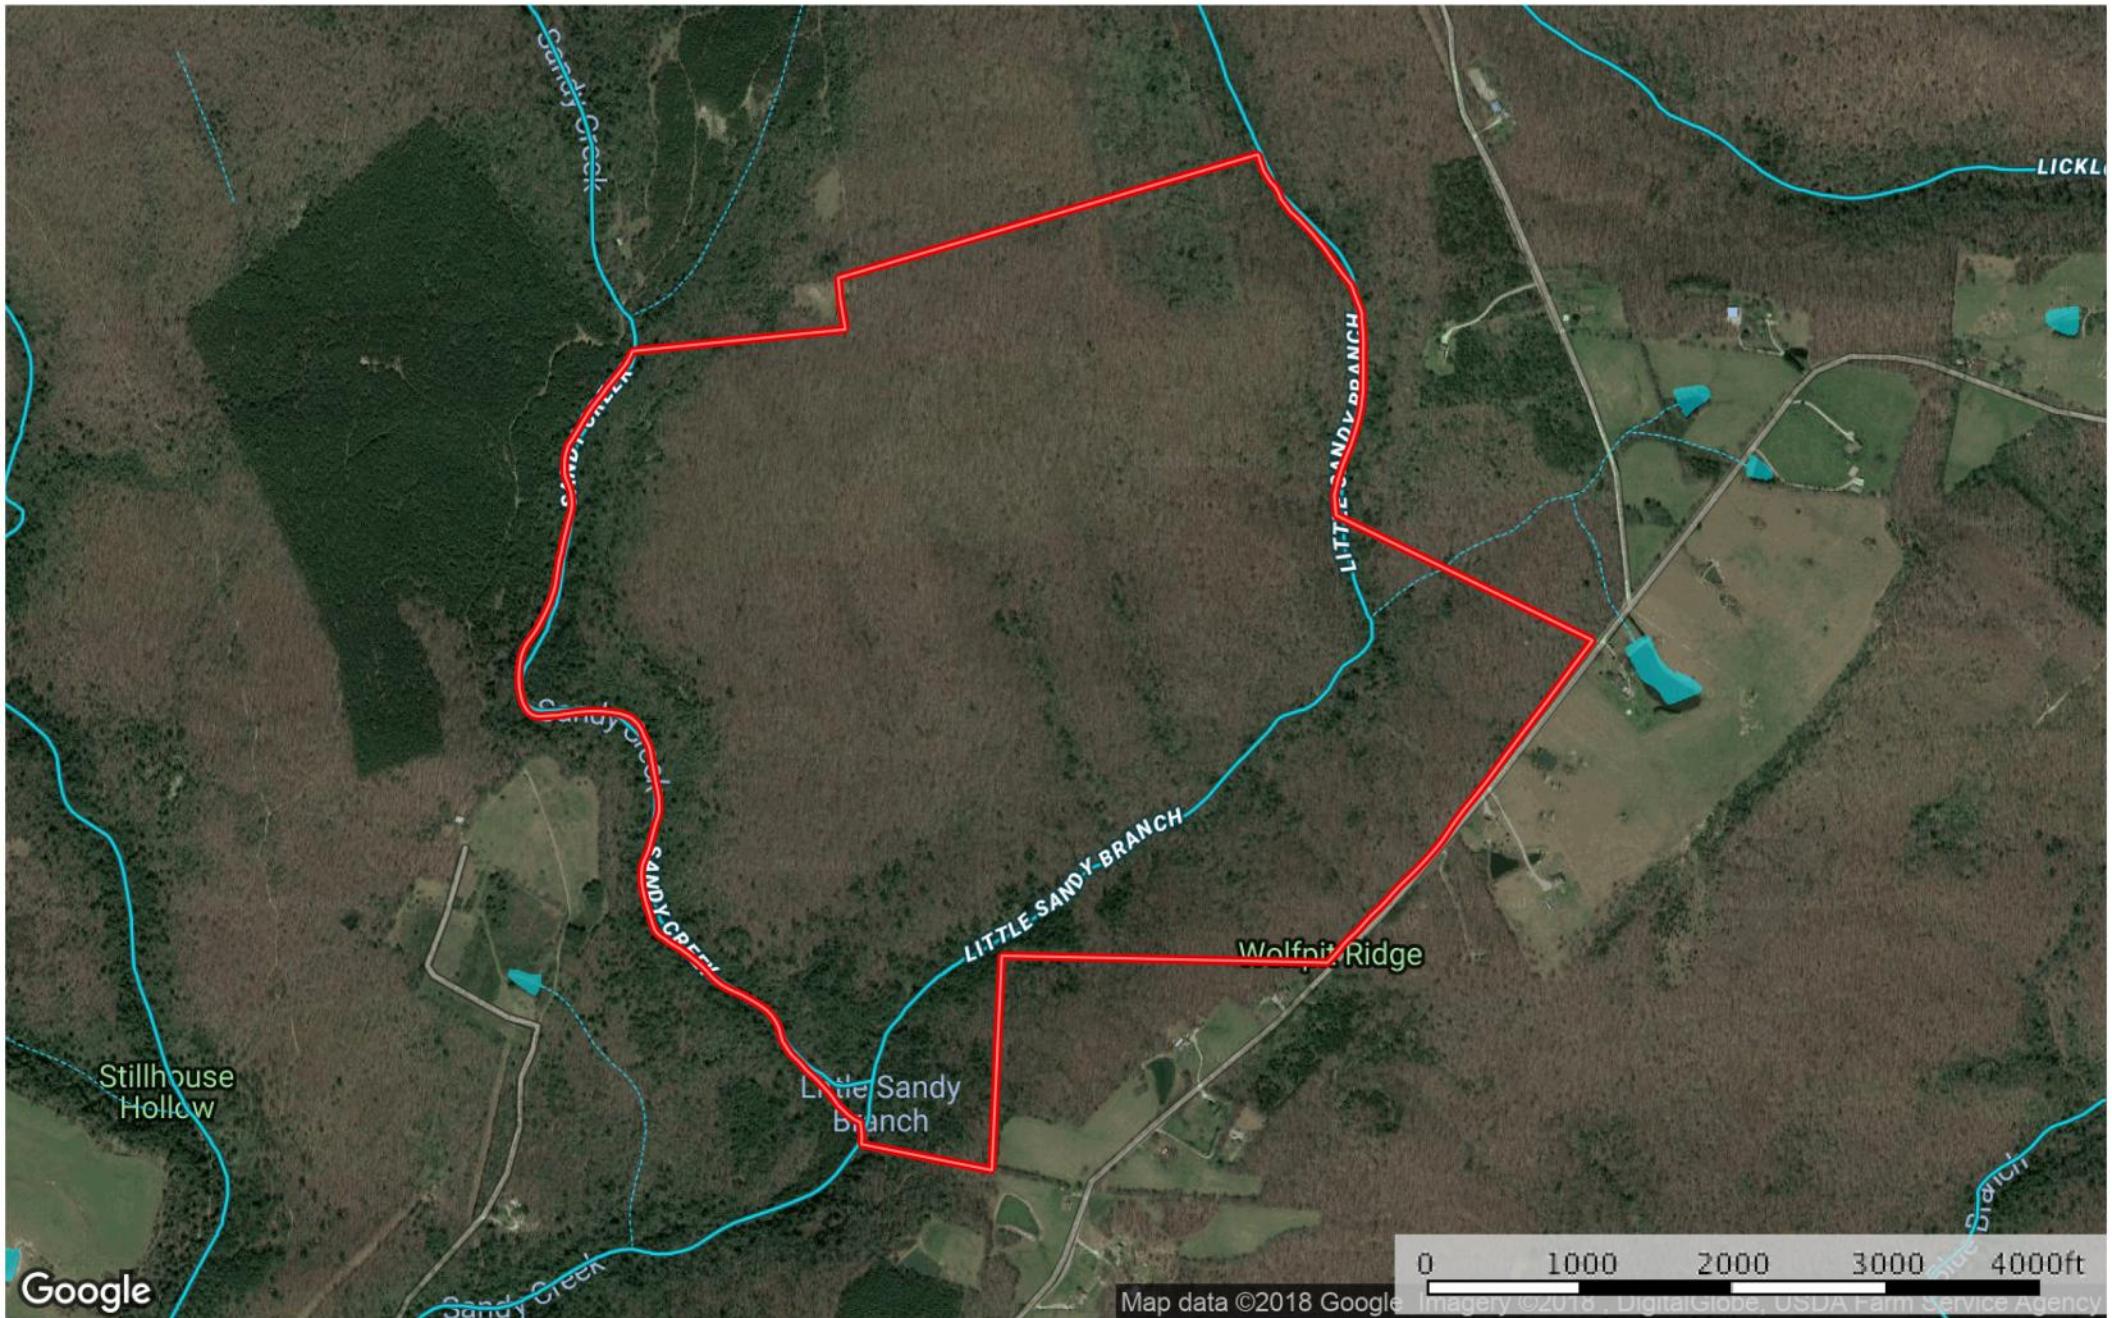

Dogwood Road - Aerial

Cumberland County, Tennessee, 385.37 AC +/-

- Boundary
- Stream, Intermittent
- River/Creek
- Water Body