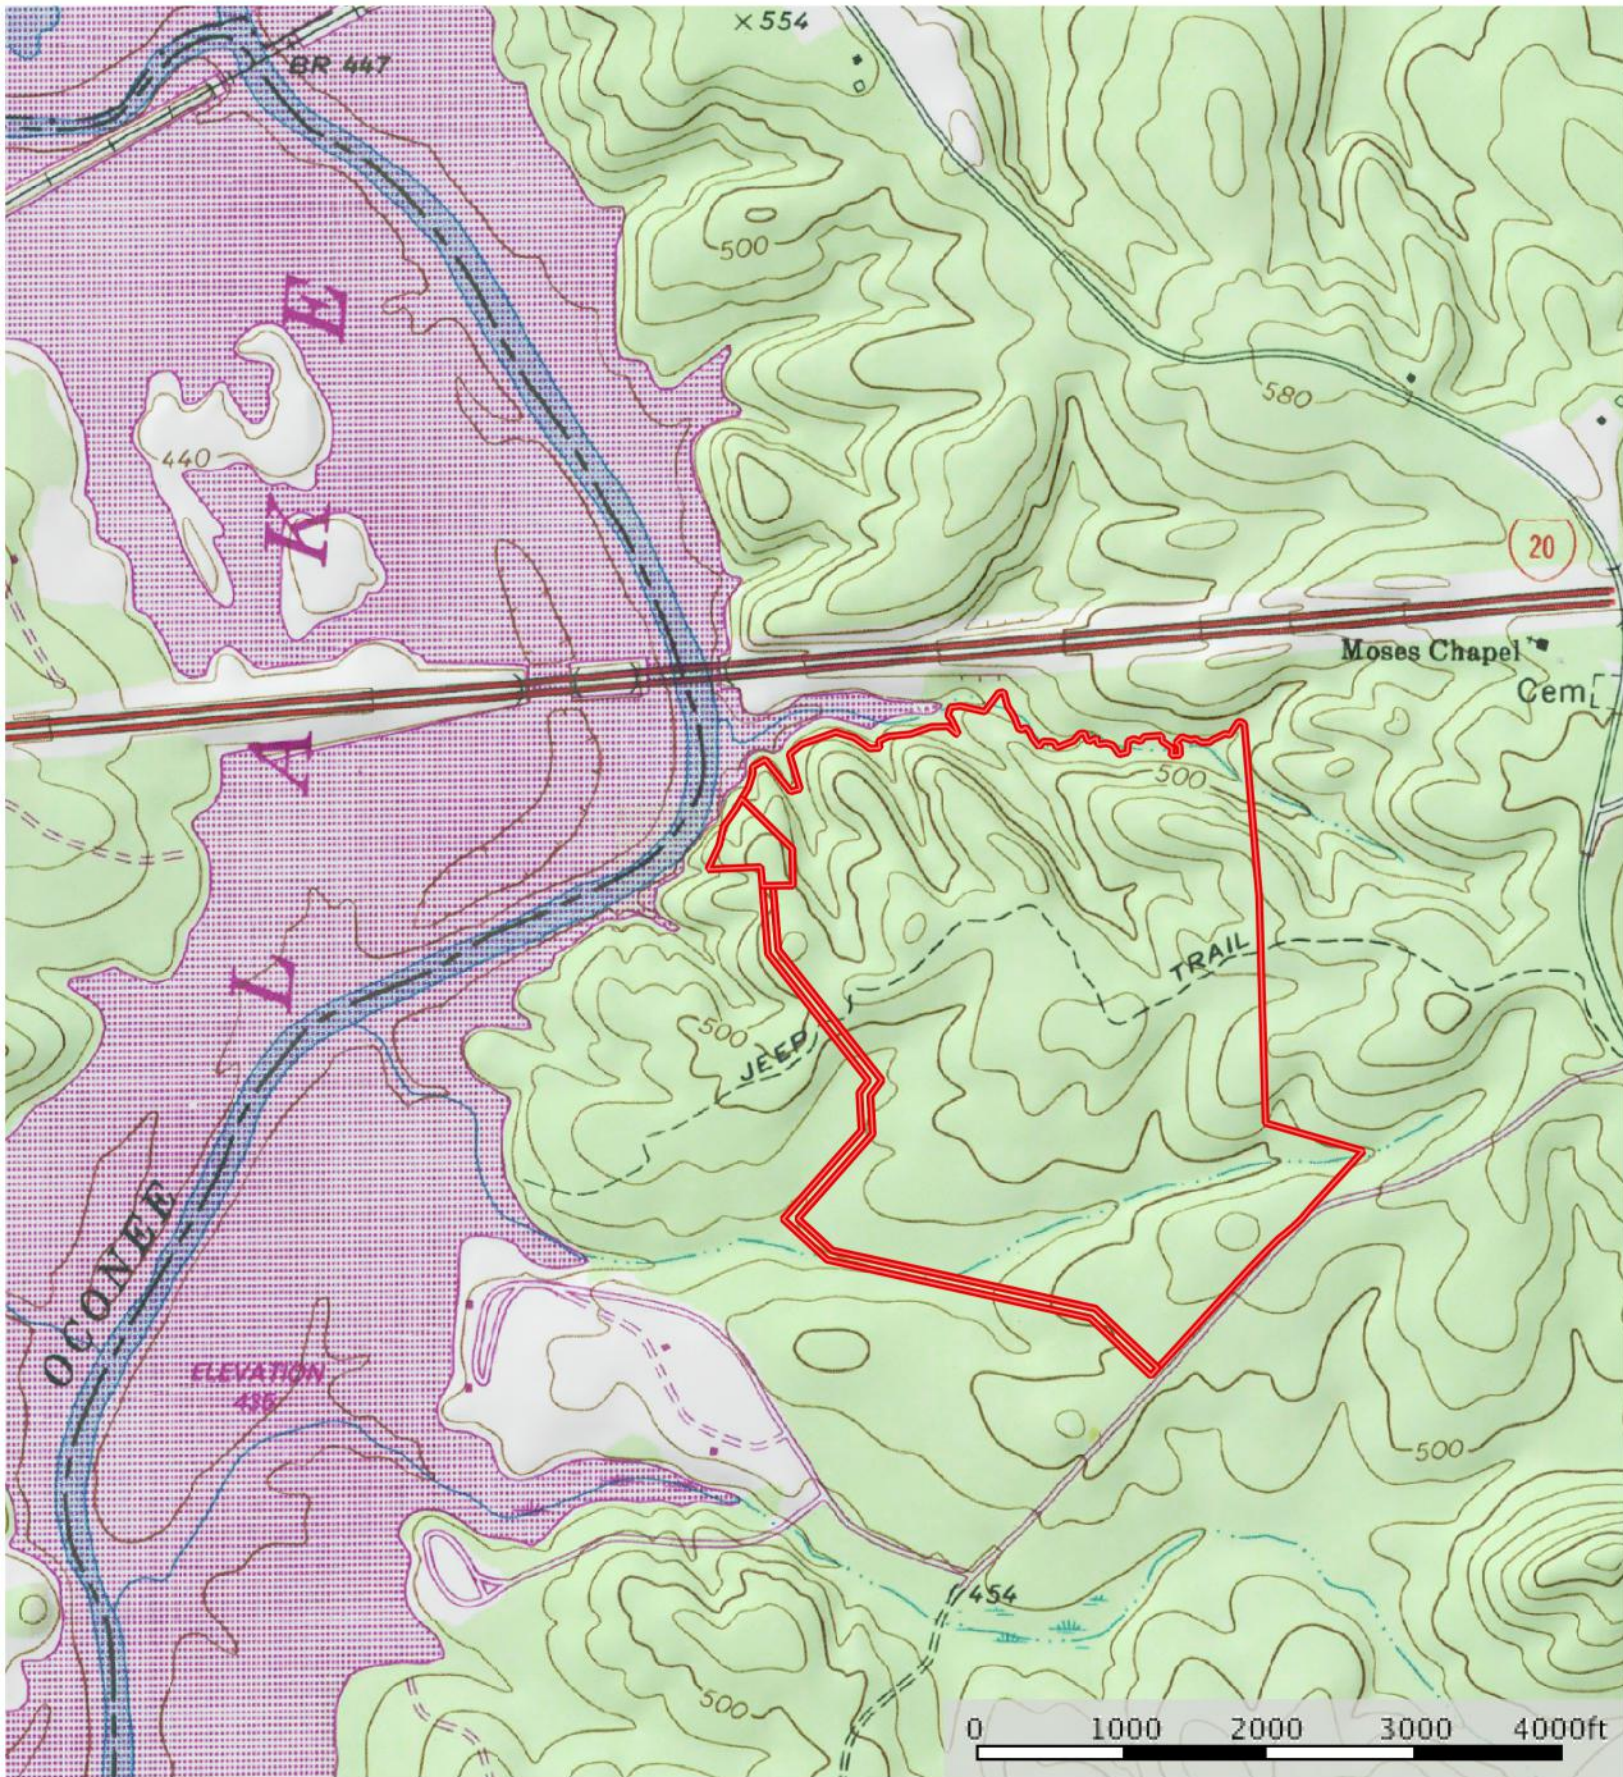

Parks Mill Road - Topography Map

Greene County, Georgia, 204.05 AC +/-

 Boundary