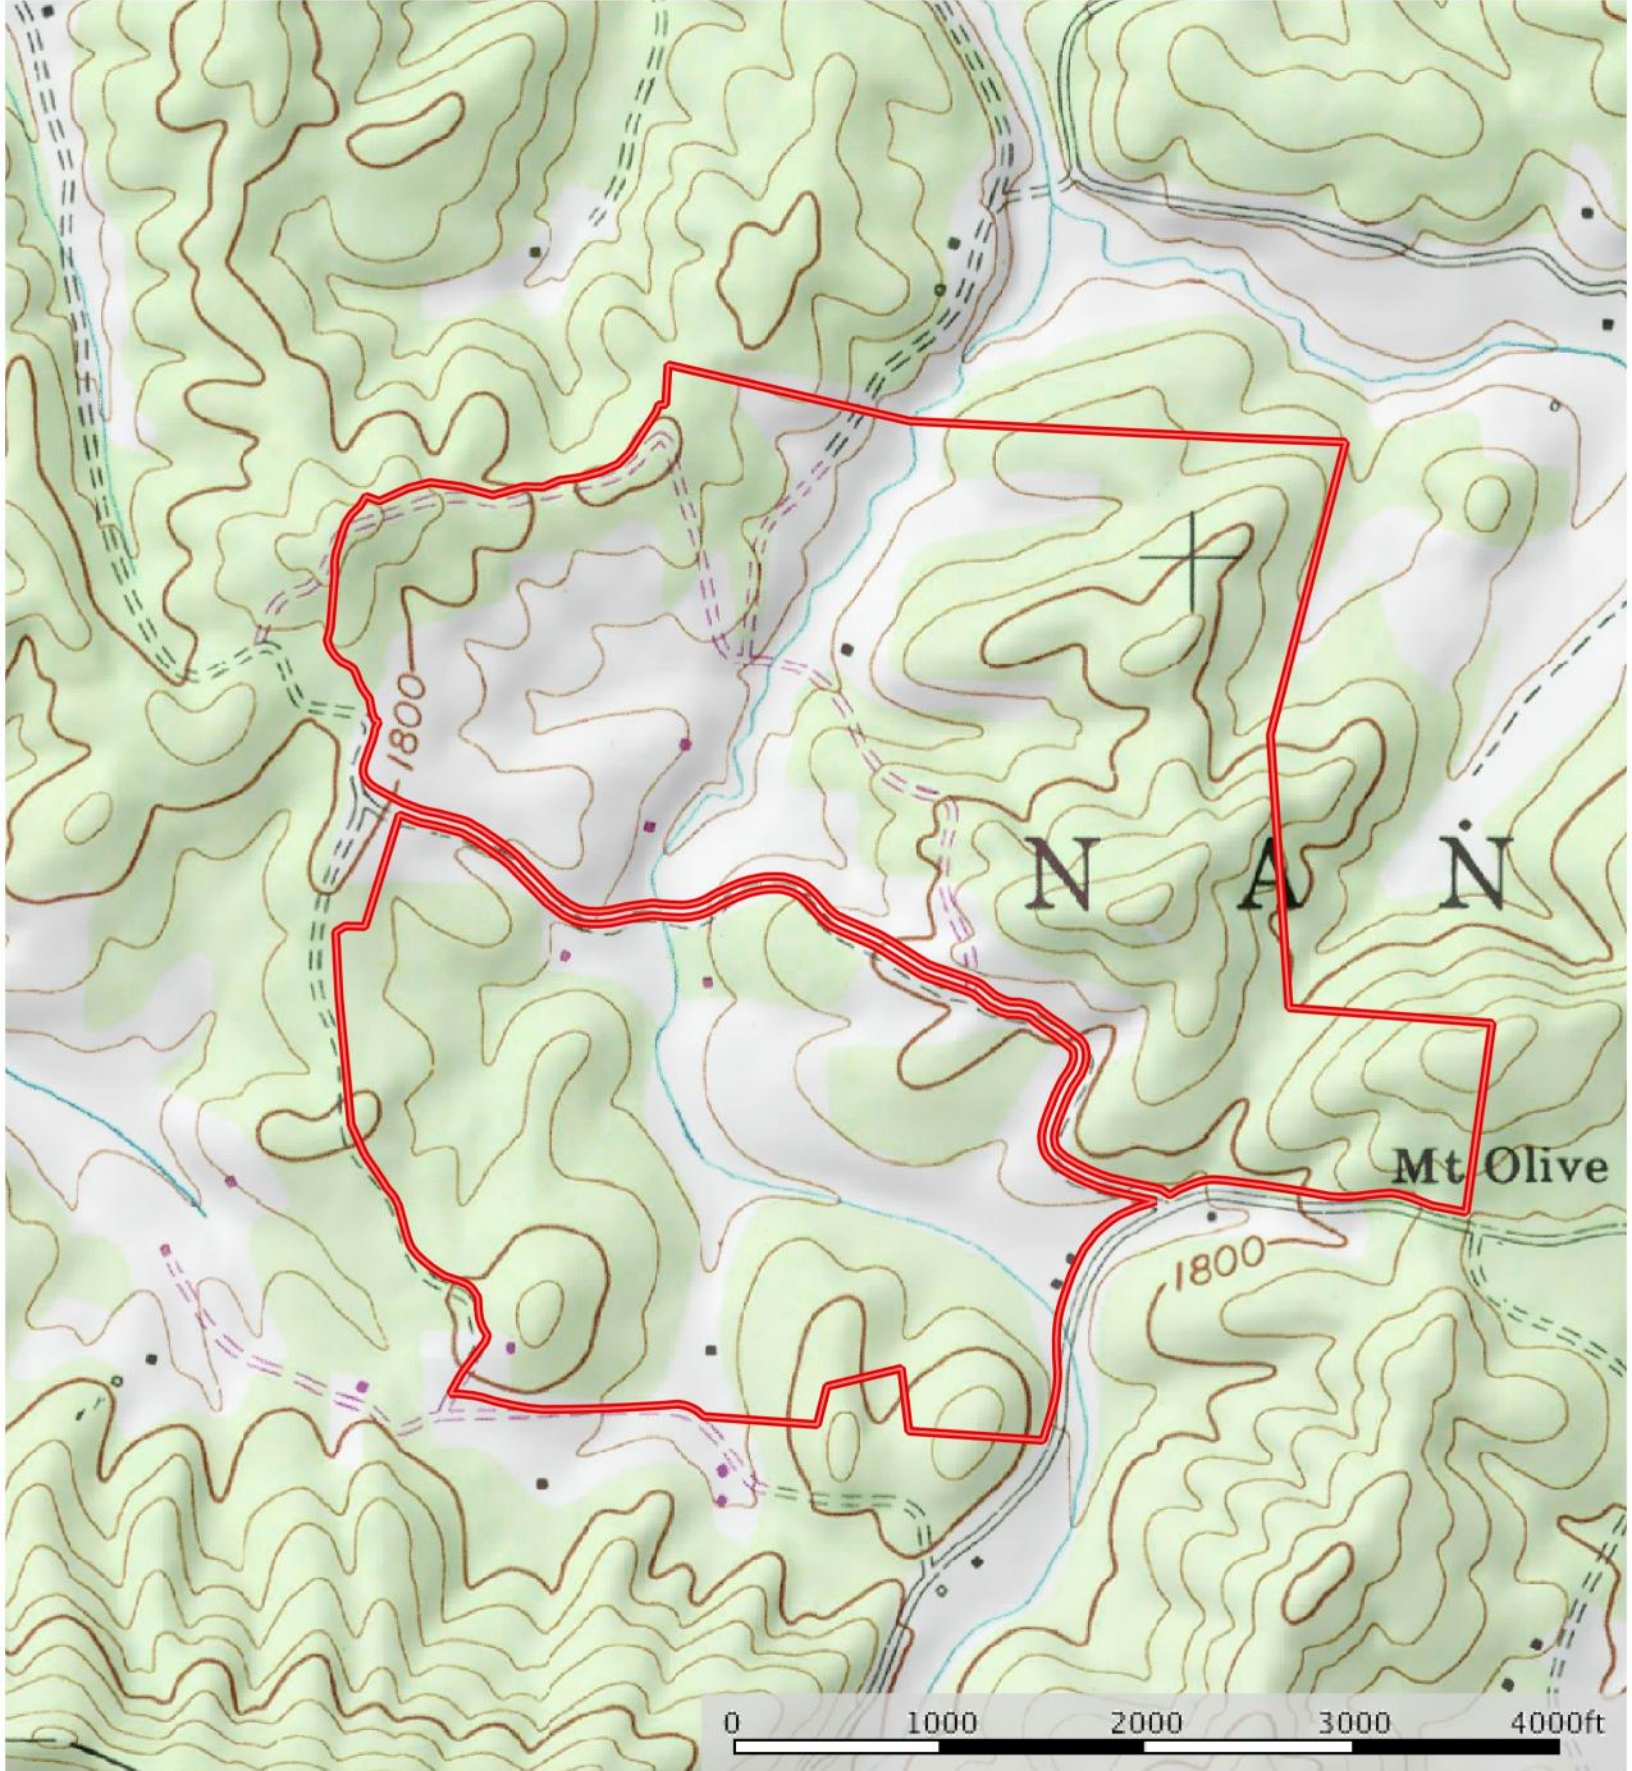

710 Donley Road - Topography Map
Cherokee County, North Carolina, 308.54 AC +/-

 Boundary