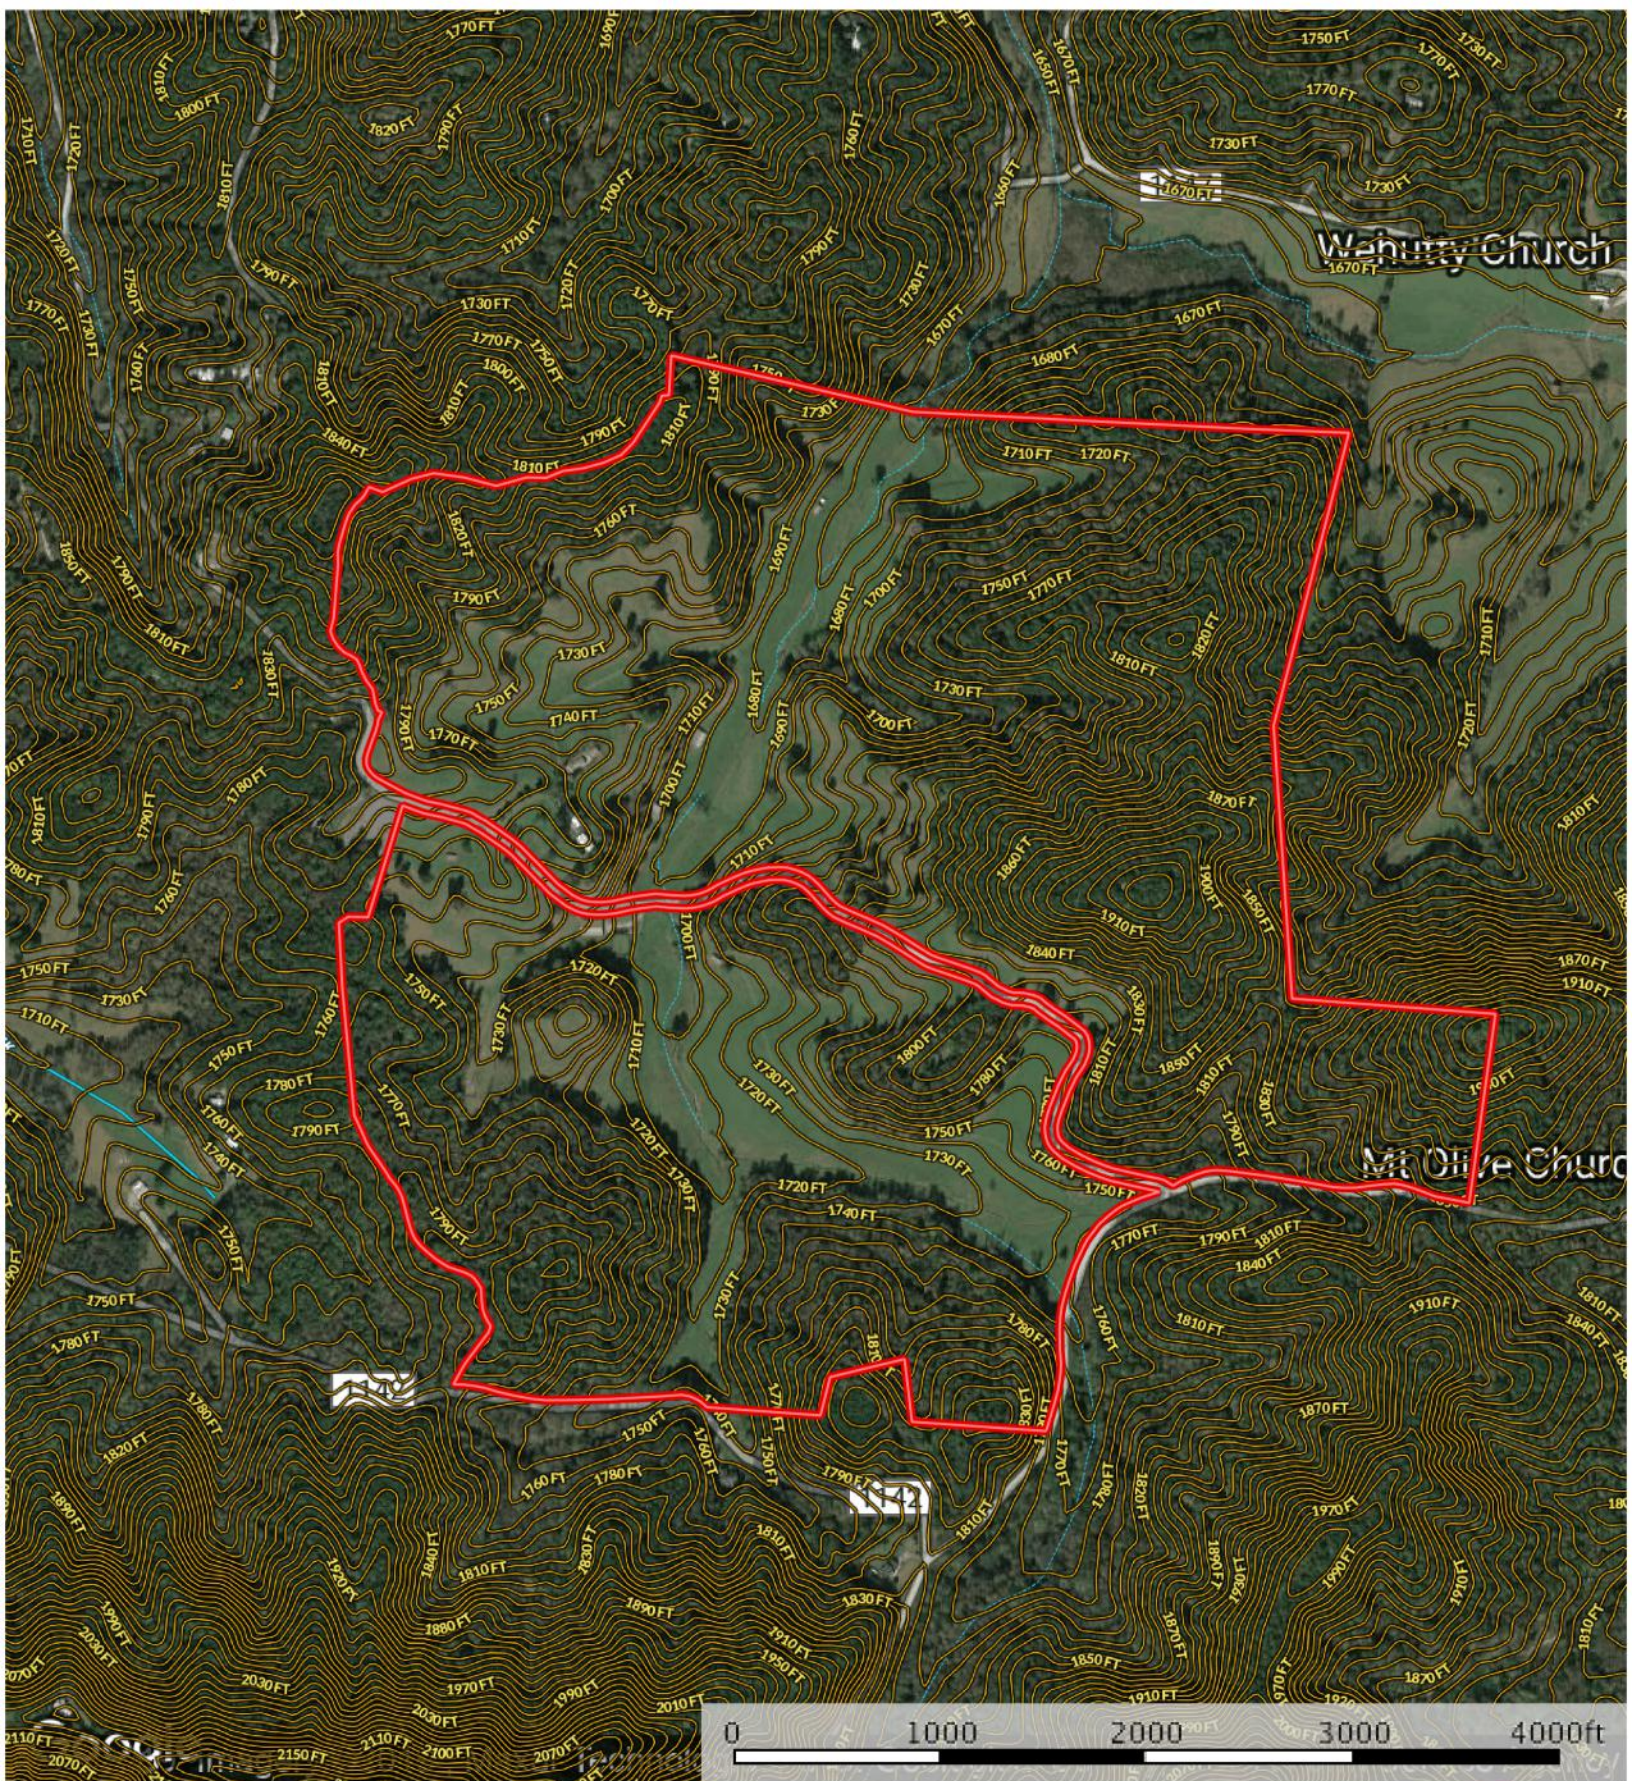

710 Donley Road - Contour Lines Map

Cherokee County, North Carolina, 308.54 AC +/-

- Boundary
- Stream, Intermittent
- River/Creek
- Water Body