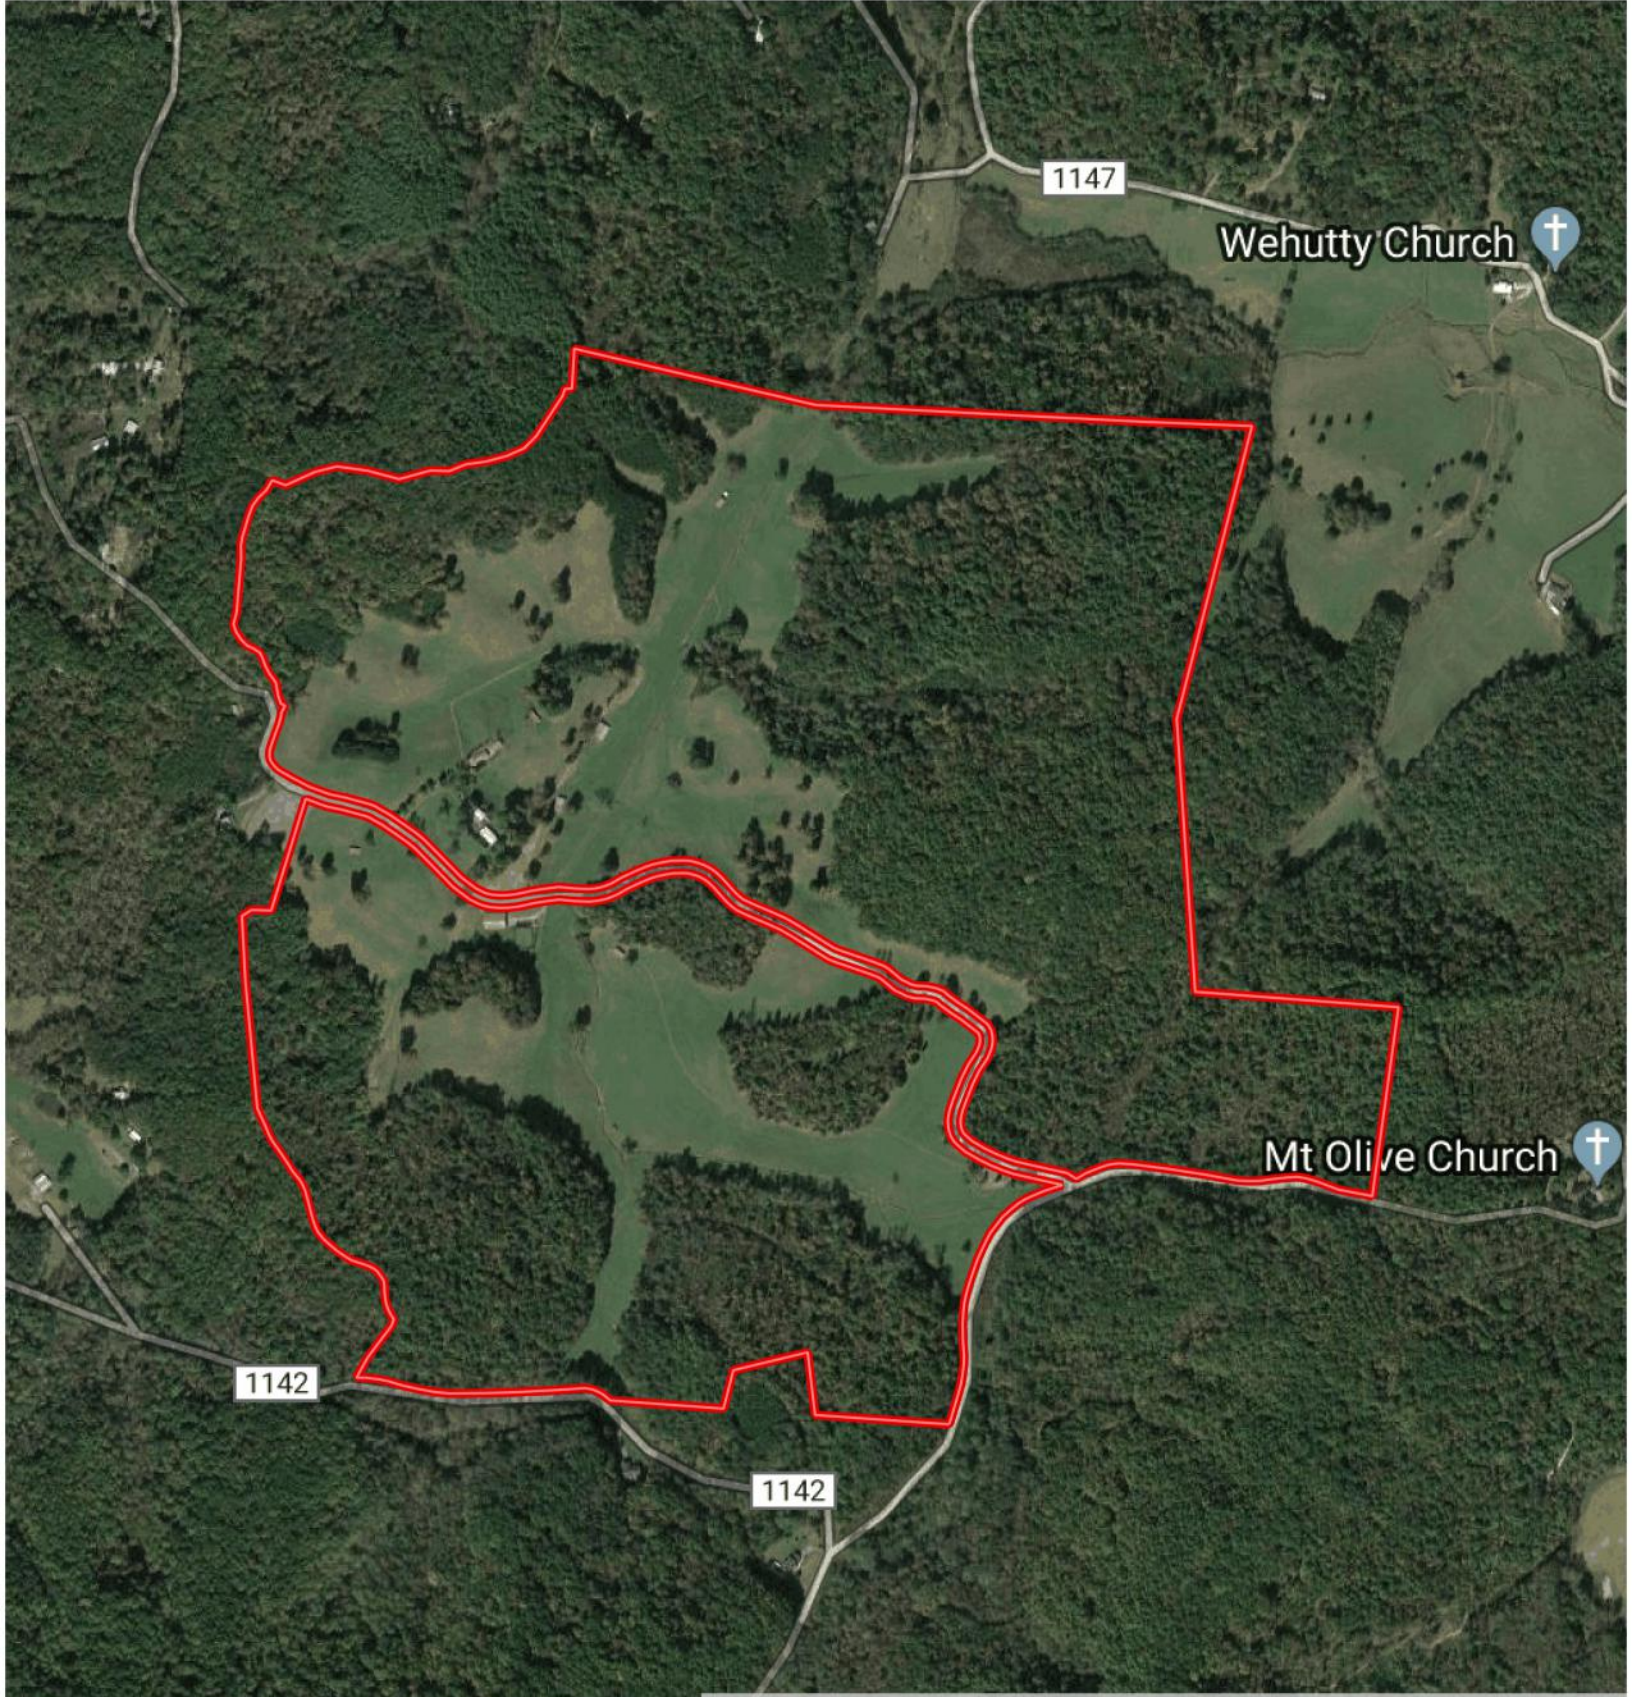

710 Donley Road - Aerial
Cherokee County, North Carolina, 308.54 AC +/-

Google Imagery ©2019, Maxar Technology, S.T. Geological Survey, USDA Farm Service Agency

Boundary