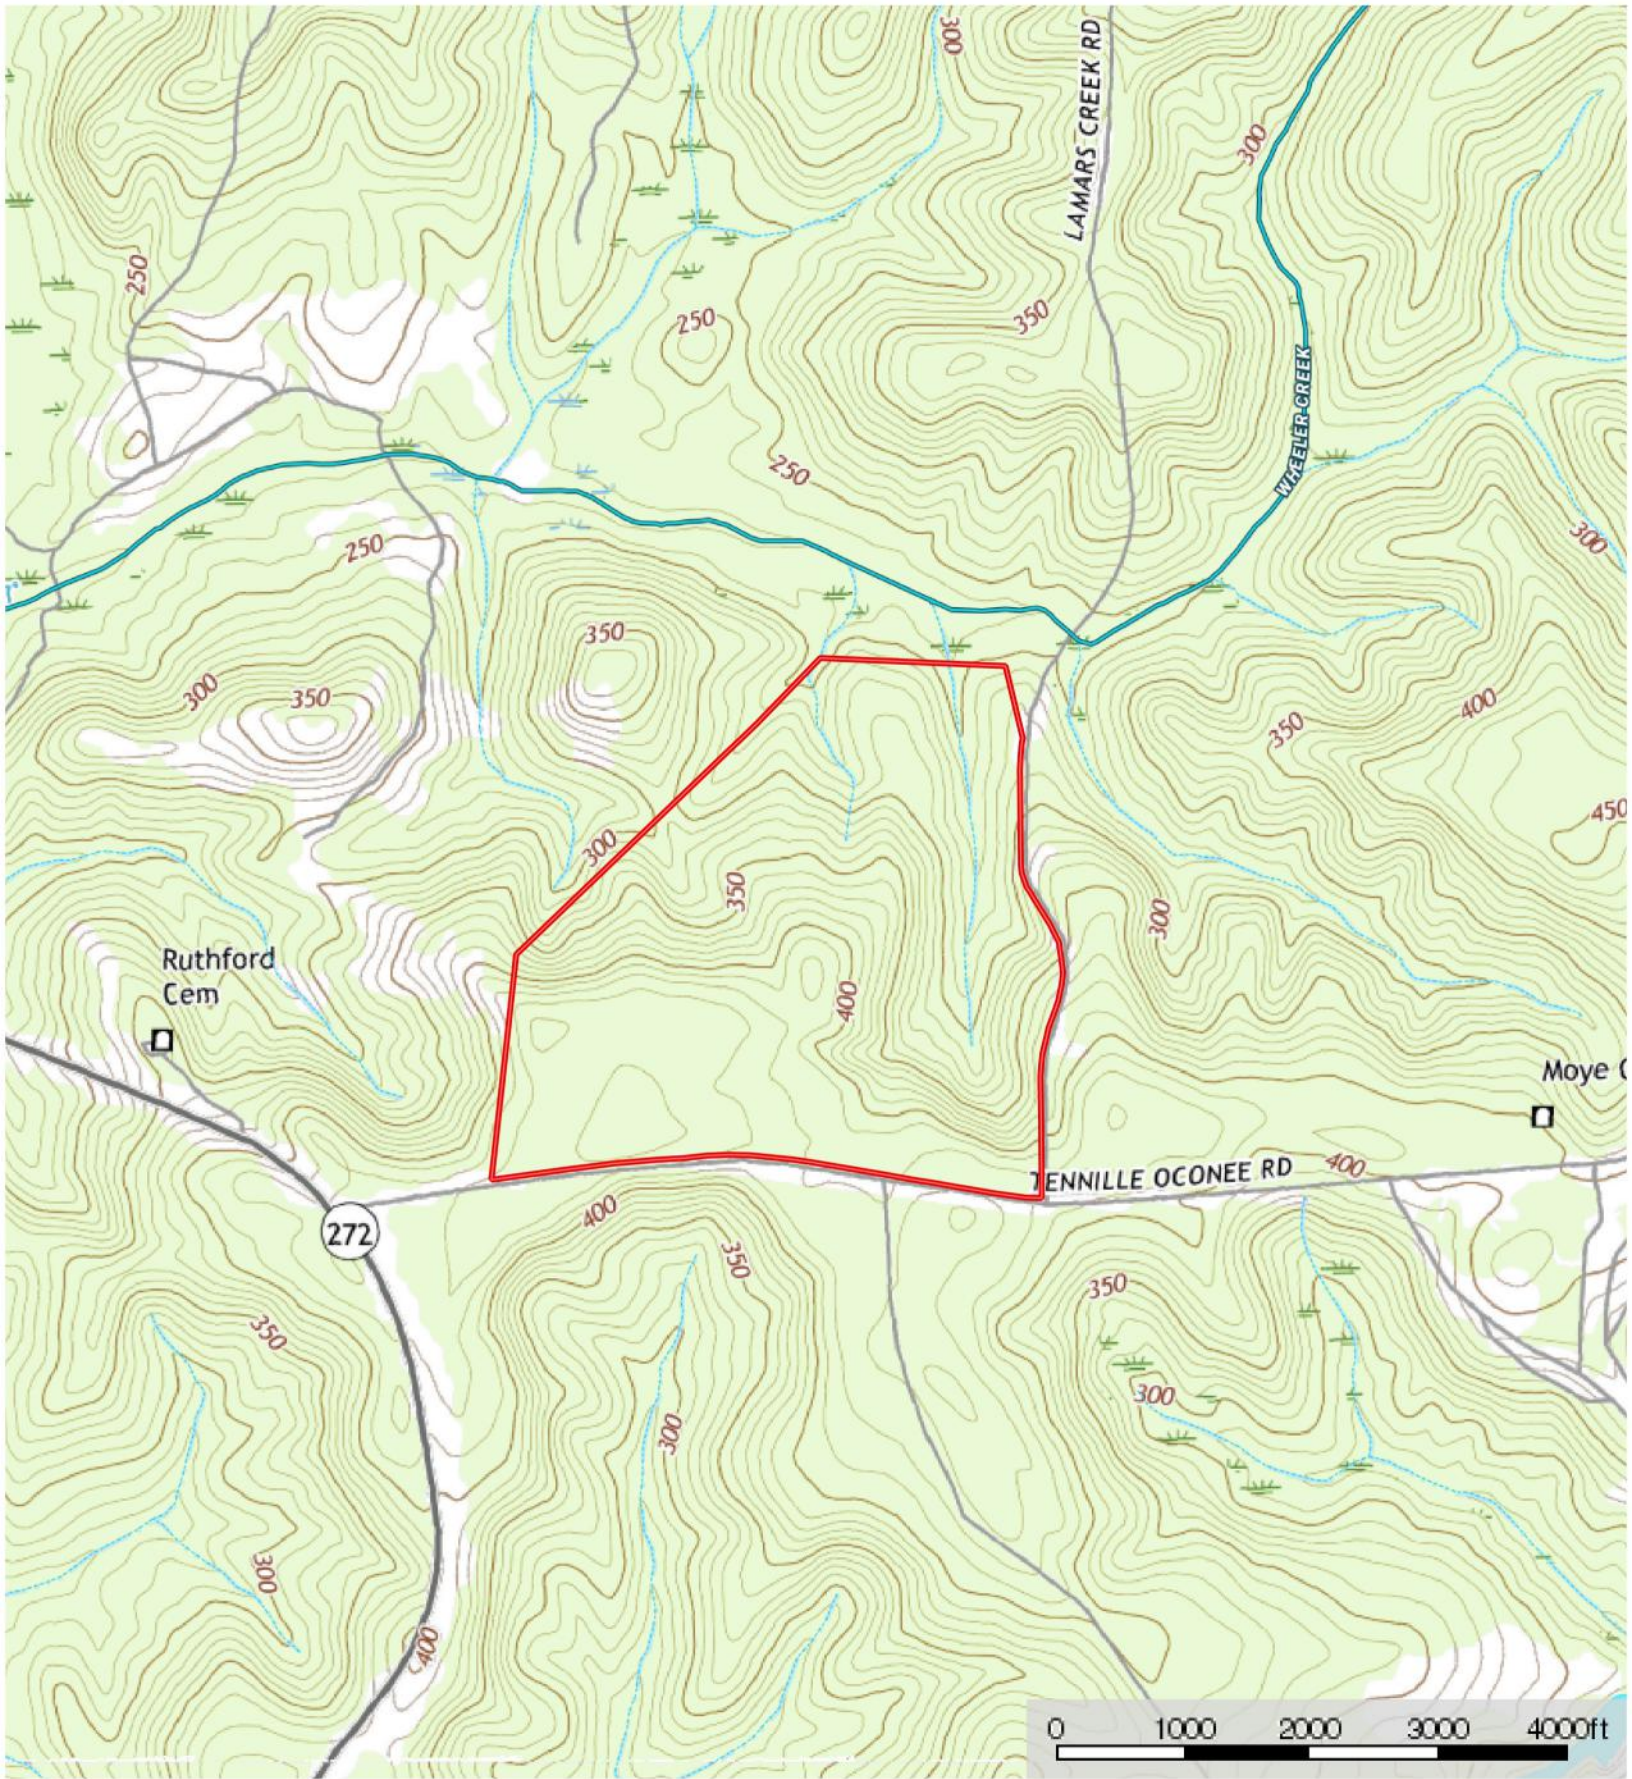

# Tennille Oconee Road - Topography Map

Washington County, Georgia, 224 AC +/-

- Boundary
- Stream, Intermittent
- River/Creek
- Water Body