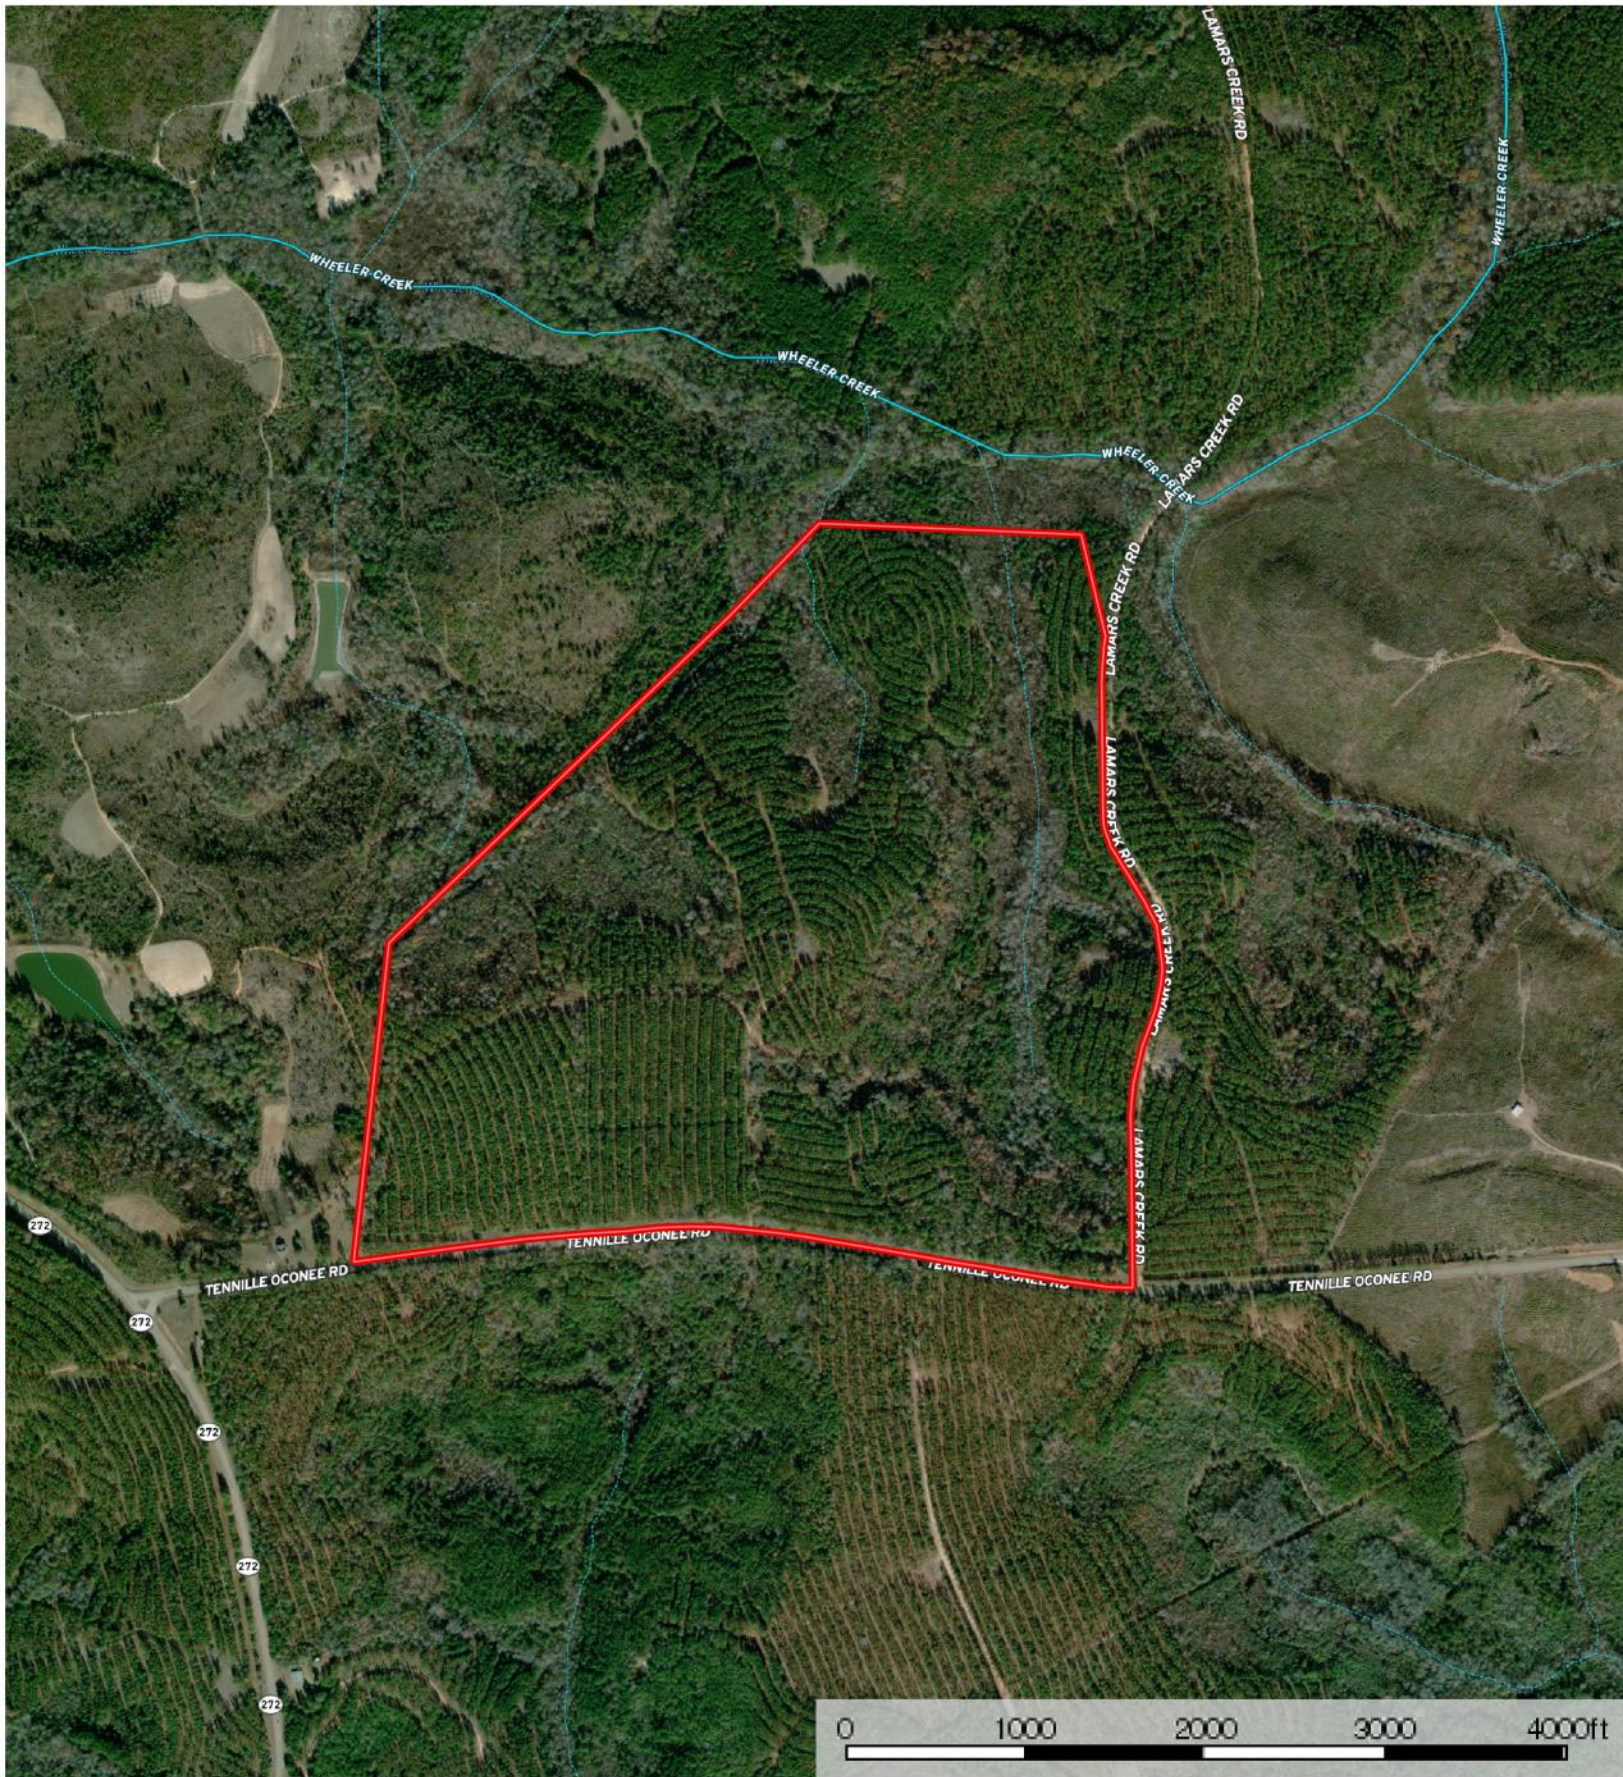

# Tennille Oconee Road - Aerial

Washington County, Georgia, 224 AC +/-

 Boundary     Stream, Intermittent     River/Creek     Water Body