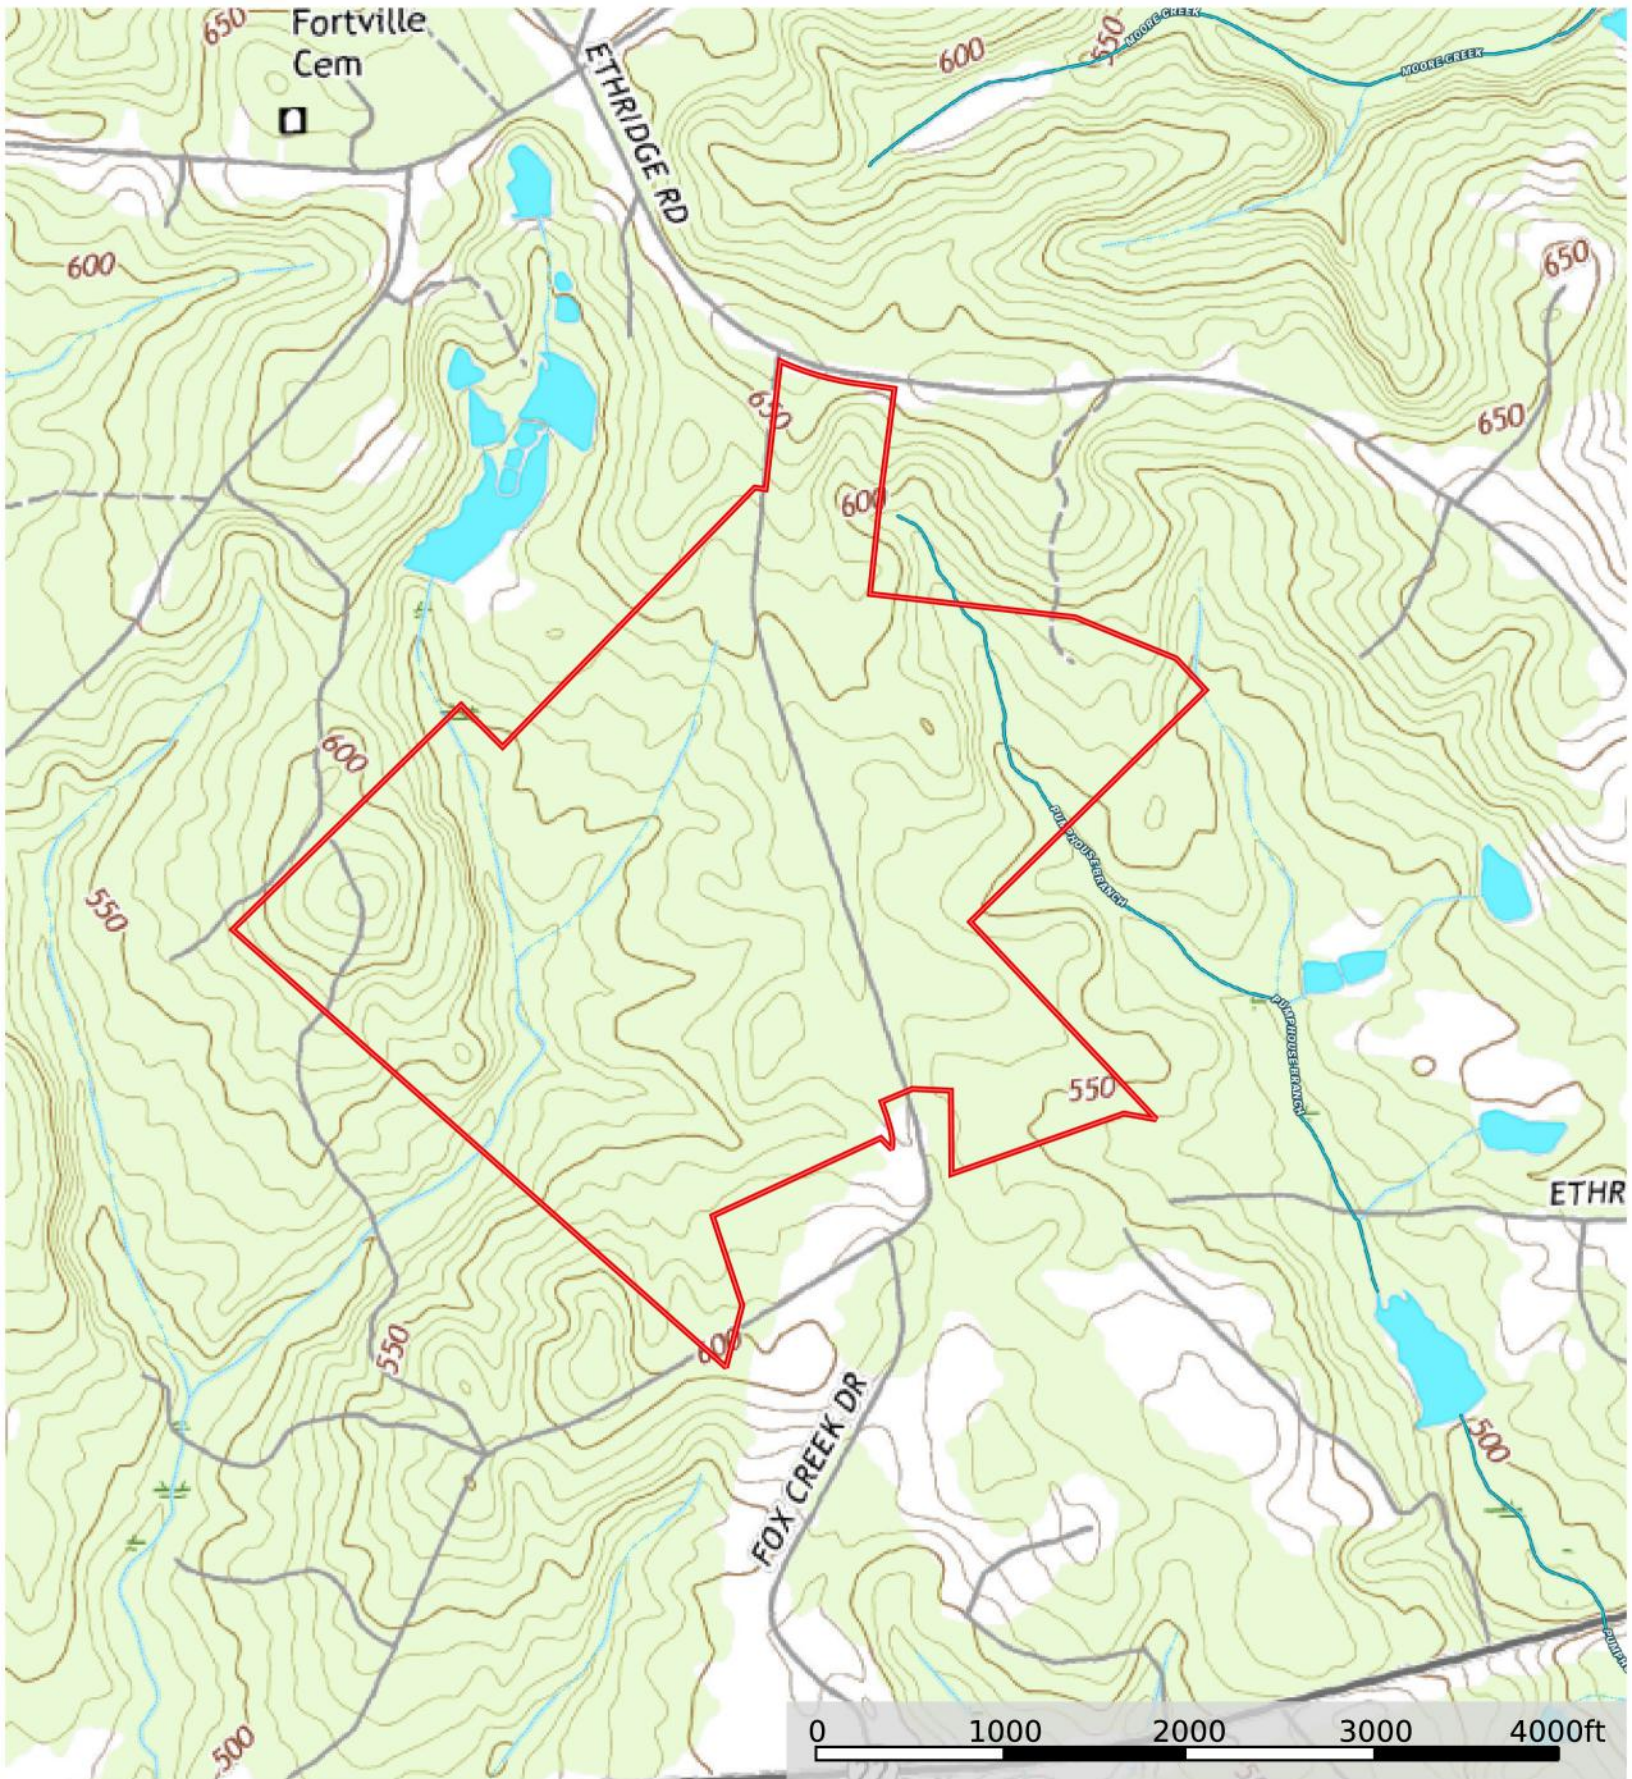

Legacy Farm ~ Topography Map

Jones County, Georgia, 285.81 AC +/-

- Boundary
- Stream, Intermittent
- River/Creek
- Water Body