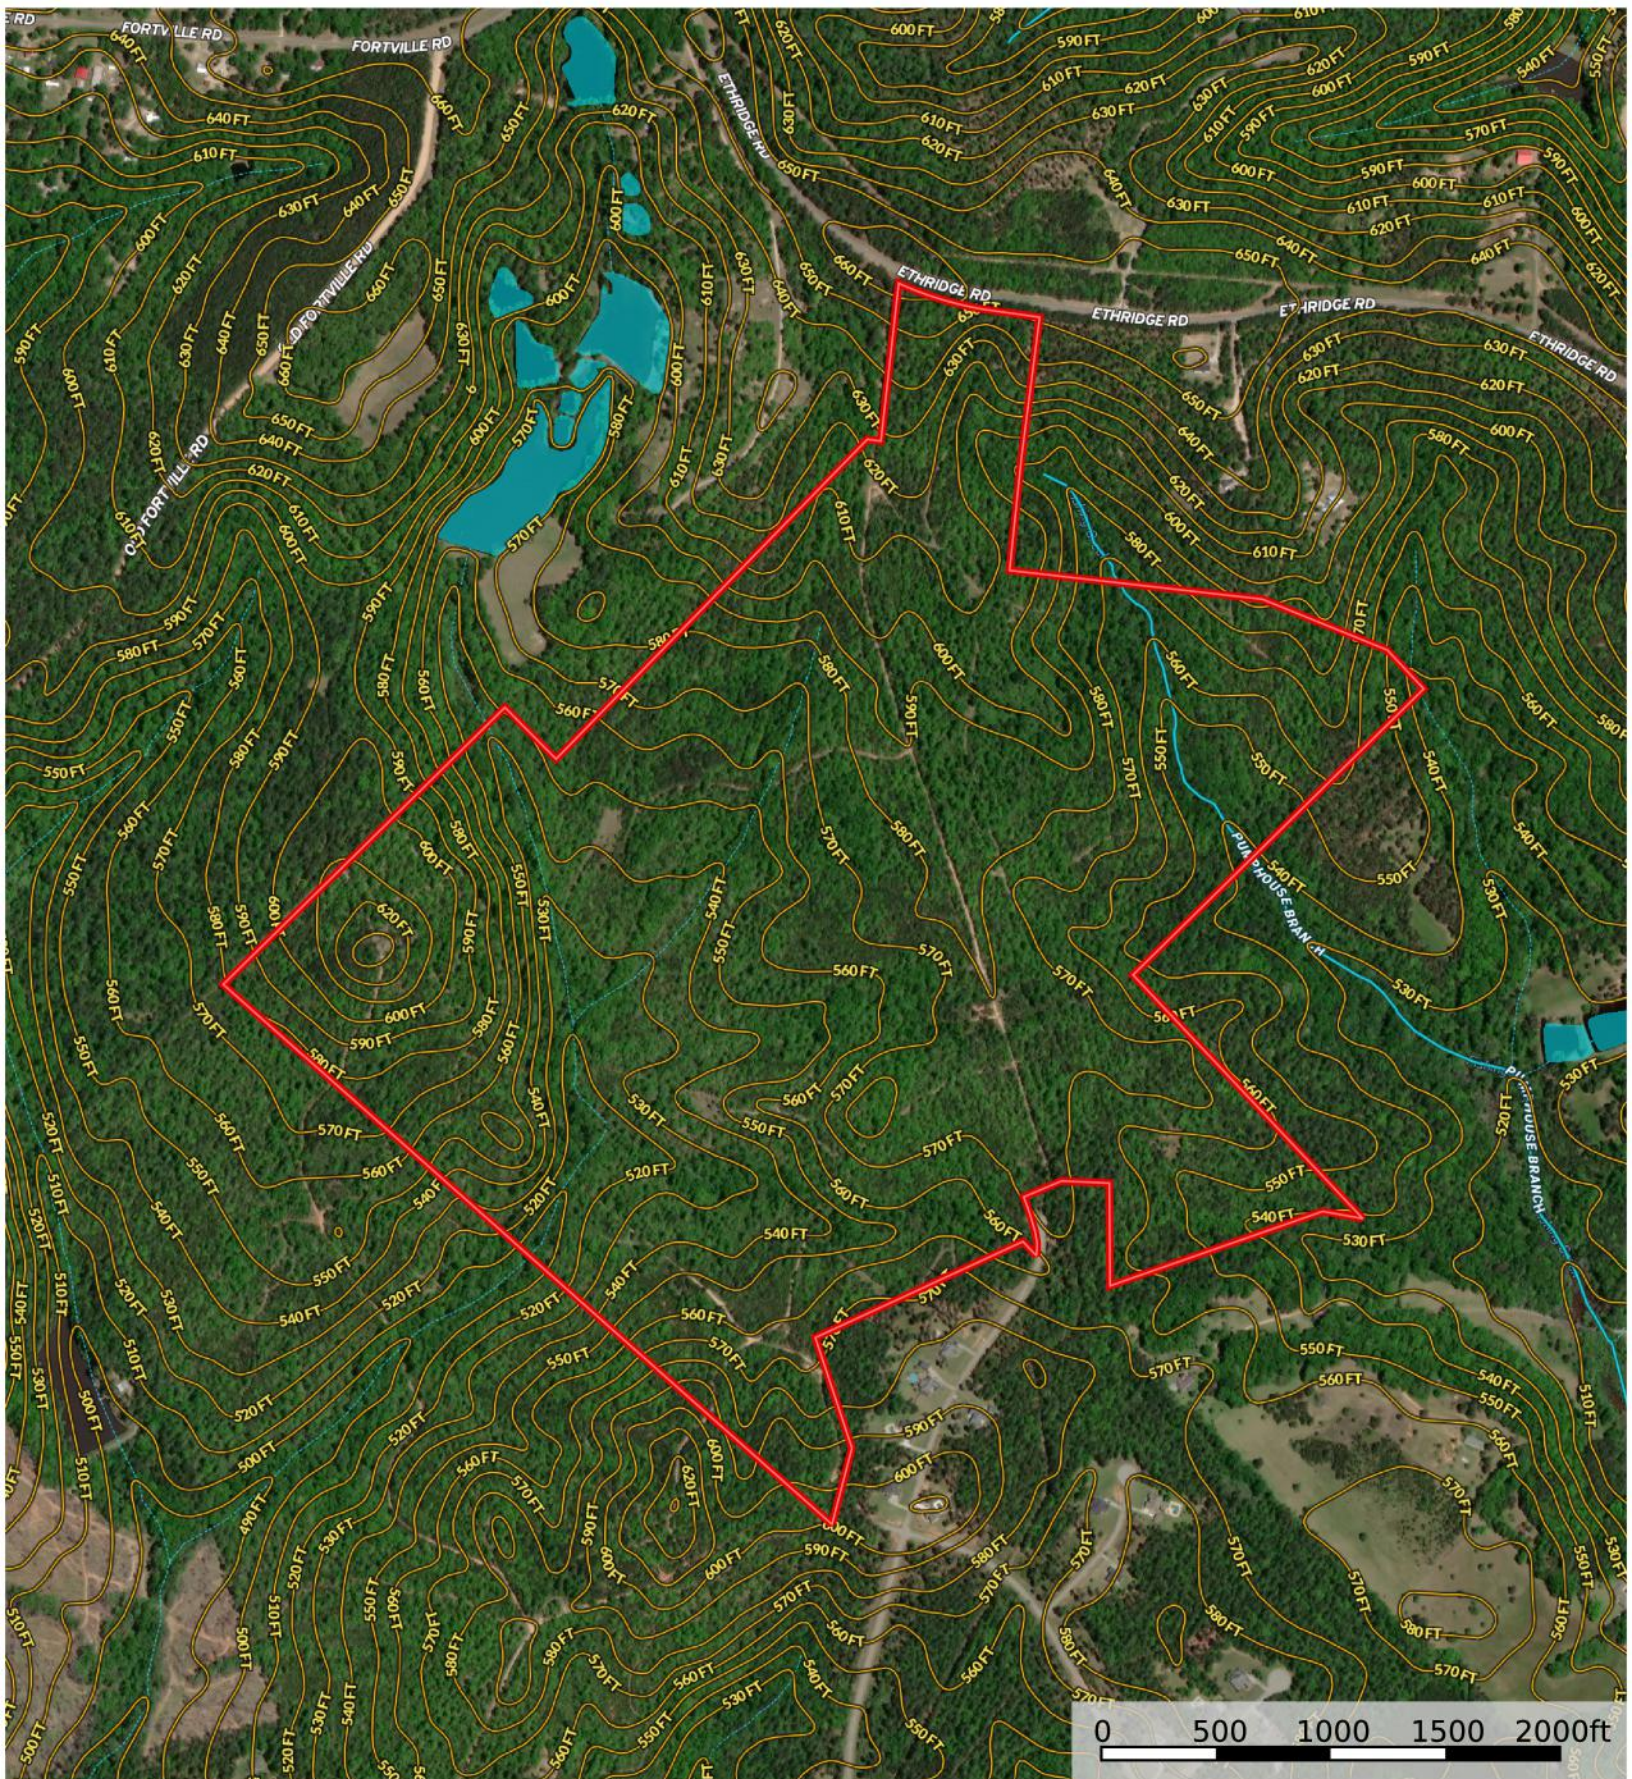

# Legacy Farm ~ Contour Lines Map

Jones County, Georgia, 285.81 AC +/-

- Boundary
- Stream, Intermittent
- River/Creek
- Water Body