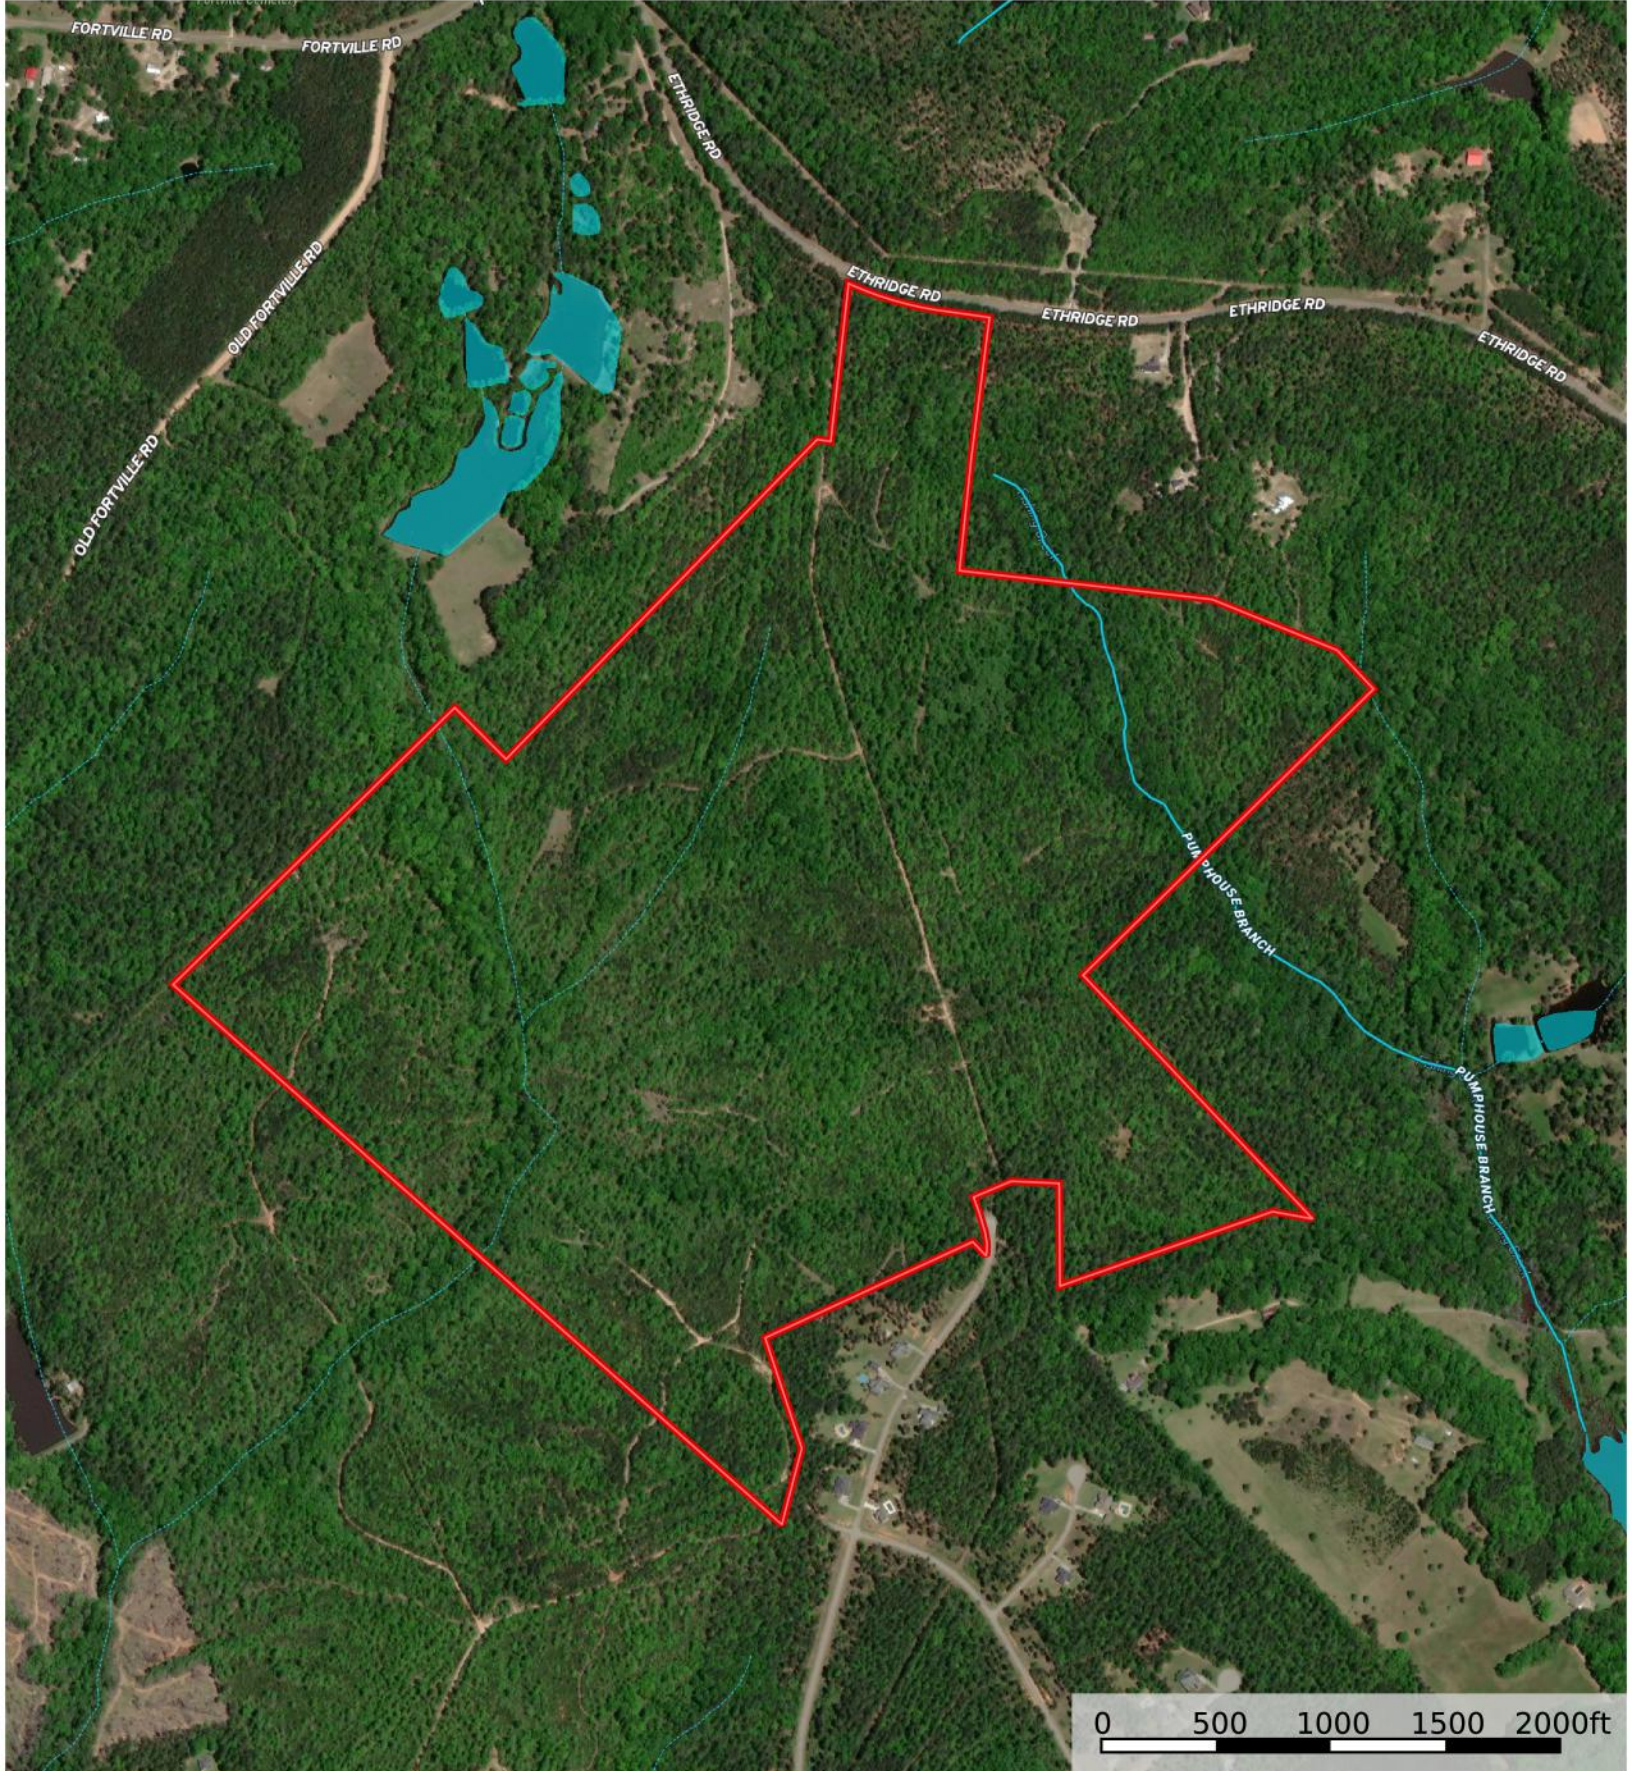

Legacy Farm ~ Aerial

Jones County, Georgia, 285.81 AC +/-

-  Boundary
-  Stream, Intermittent
-  River/Creek
-  Water Body