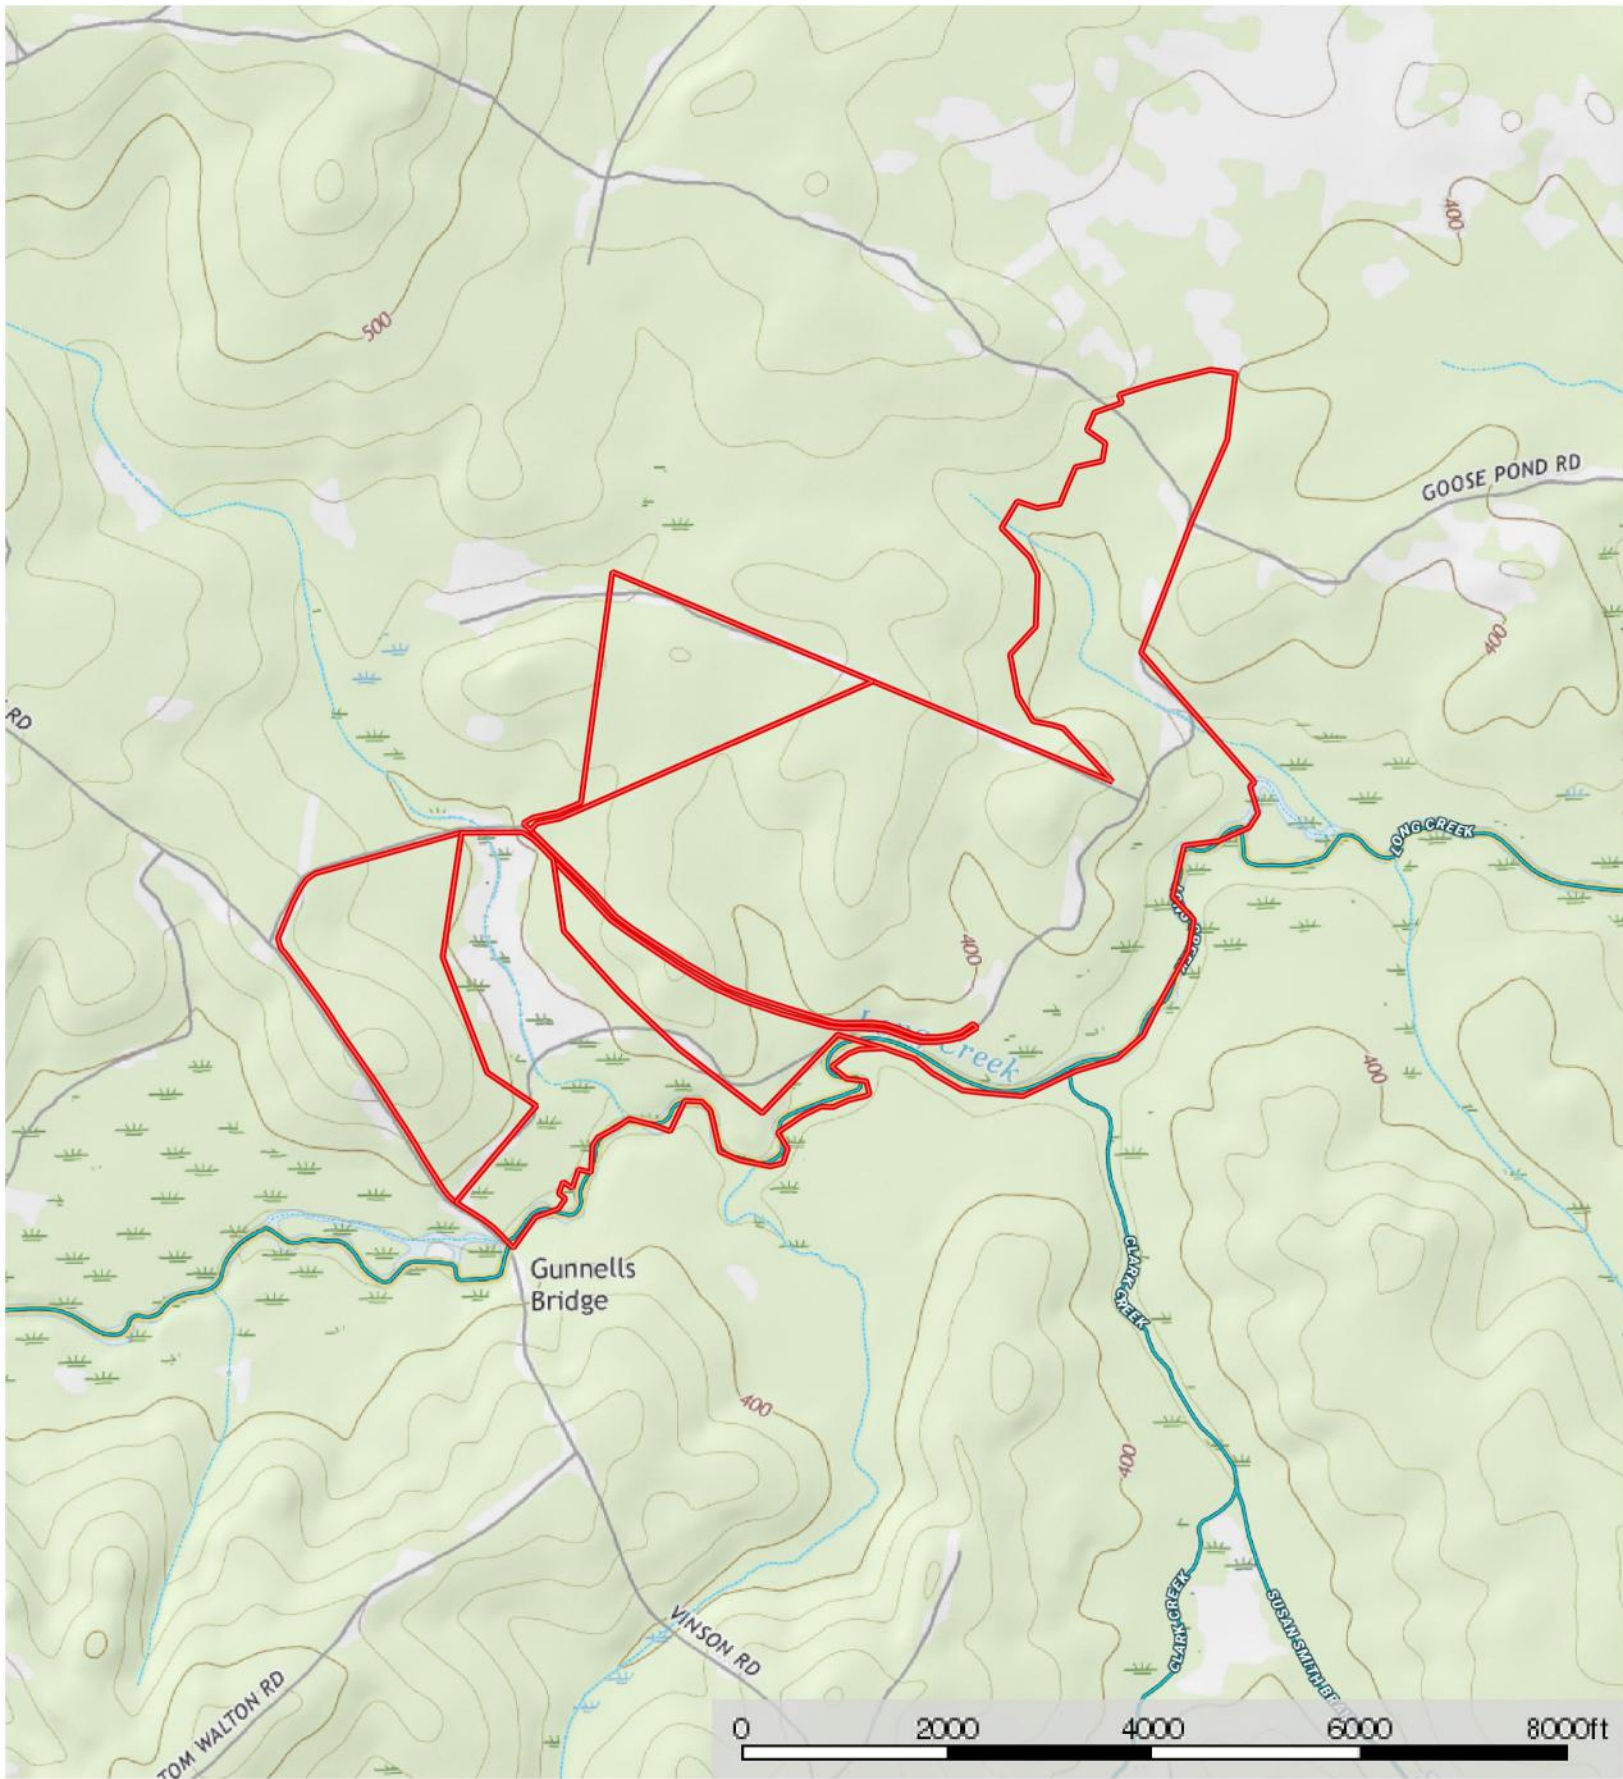

# Saxon Mattox Road ~ Topography Map

Oglethorpe County, Georgia, 582 AC +/-

-  Boundary
-  Stream, Intermittent
-  River/Creek
-  Water Body