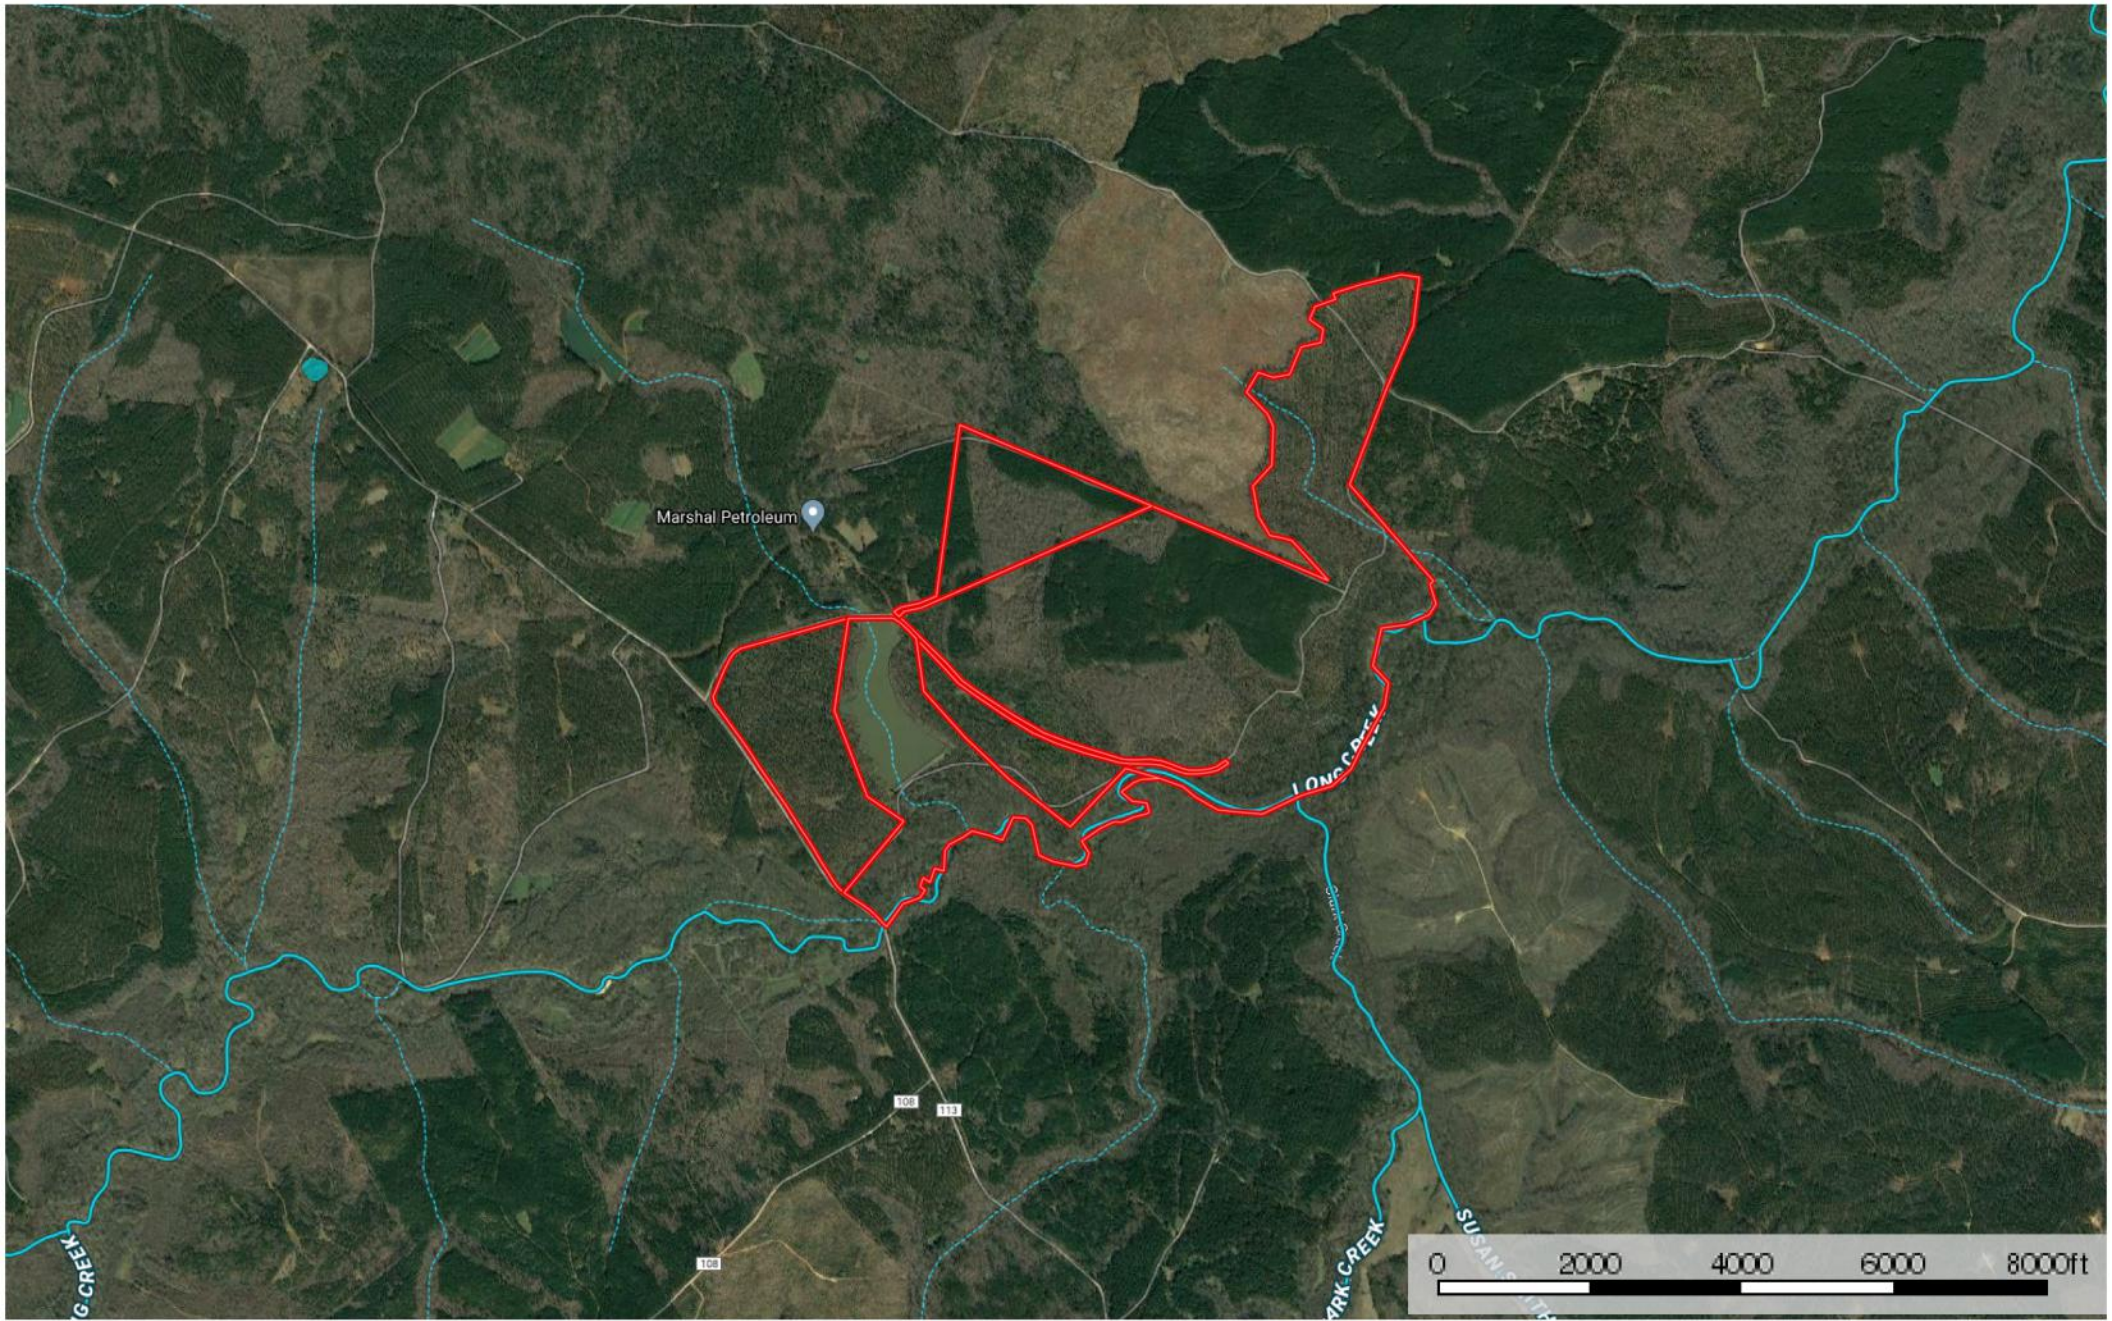

Saxon Mattox Road ~ Aerial

Oglethorpe County, Georgia, 582 AC +/-

-  Boundary
-  Stream, Intermittent
-  River/Creek
-  Water Body