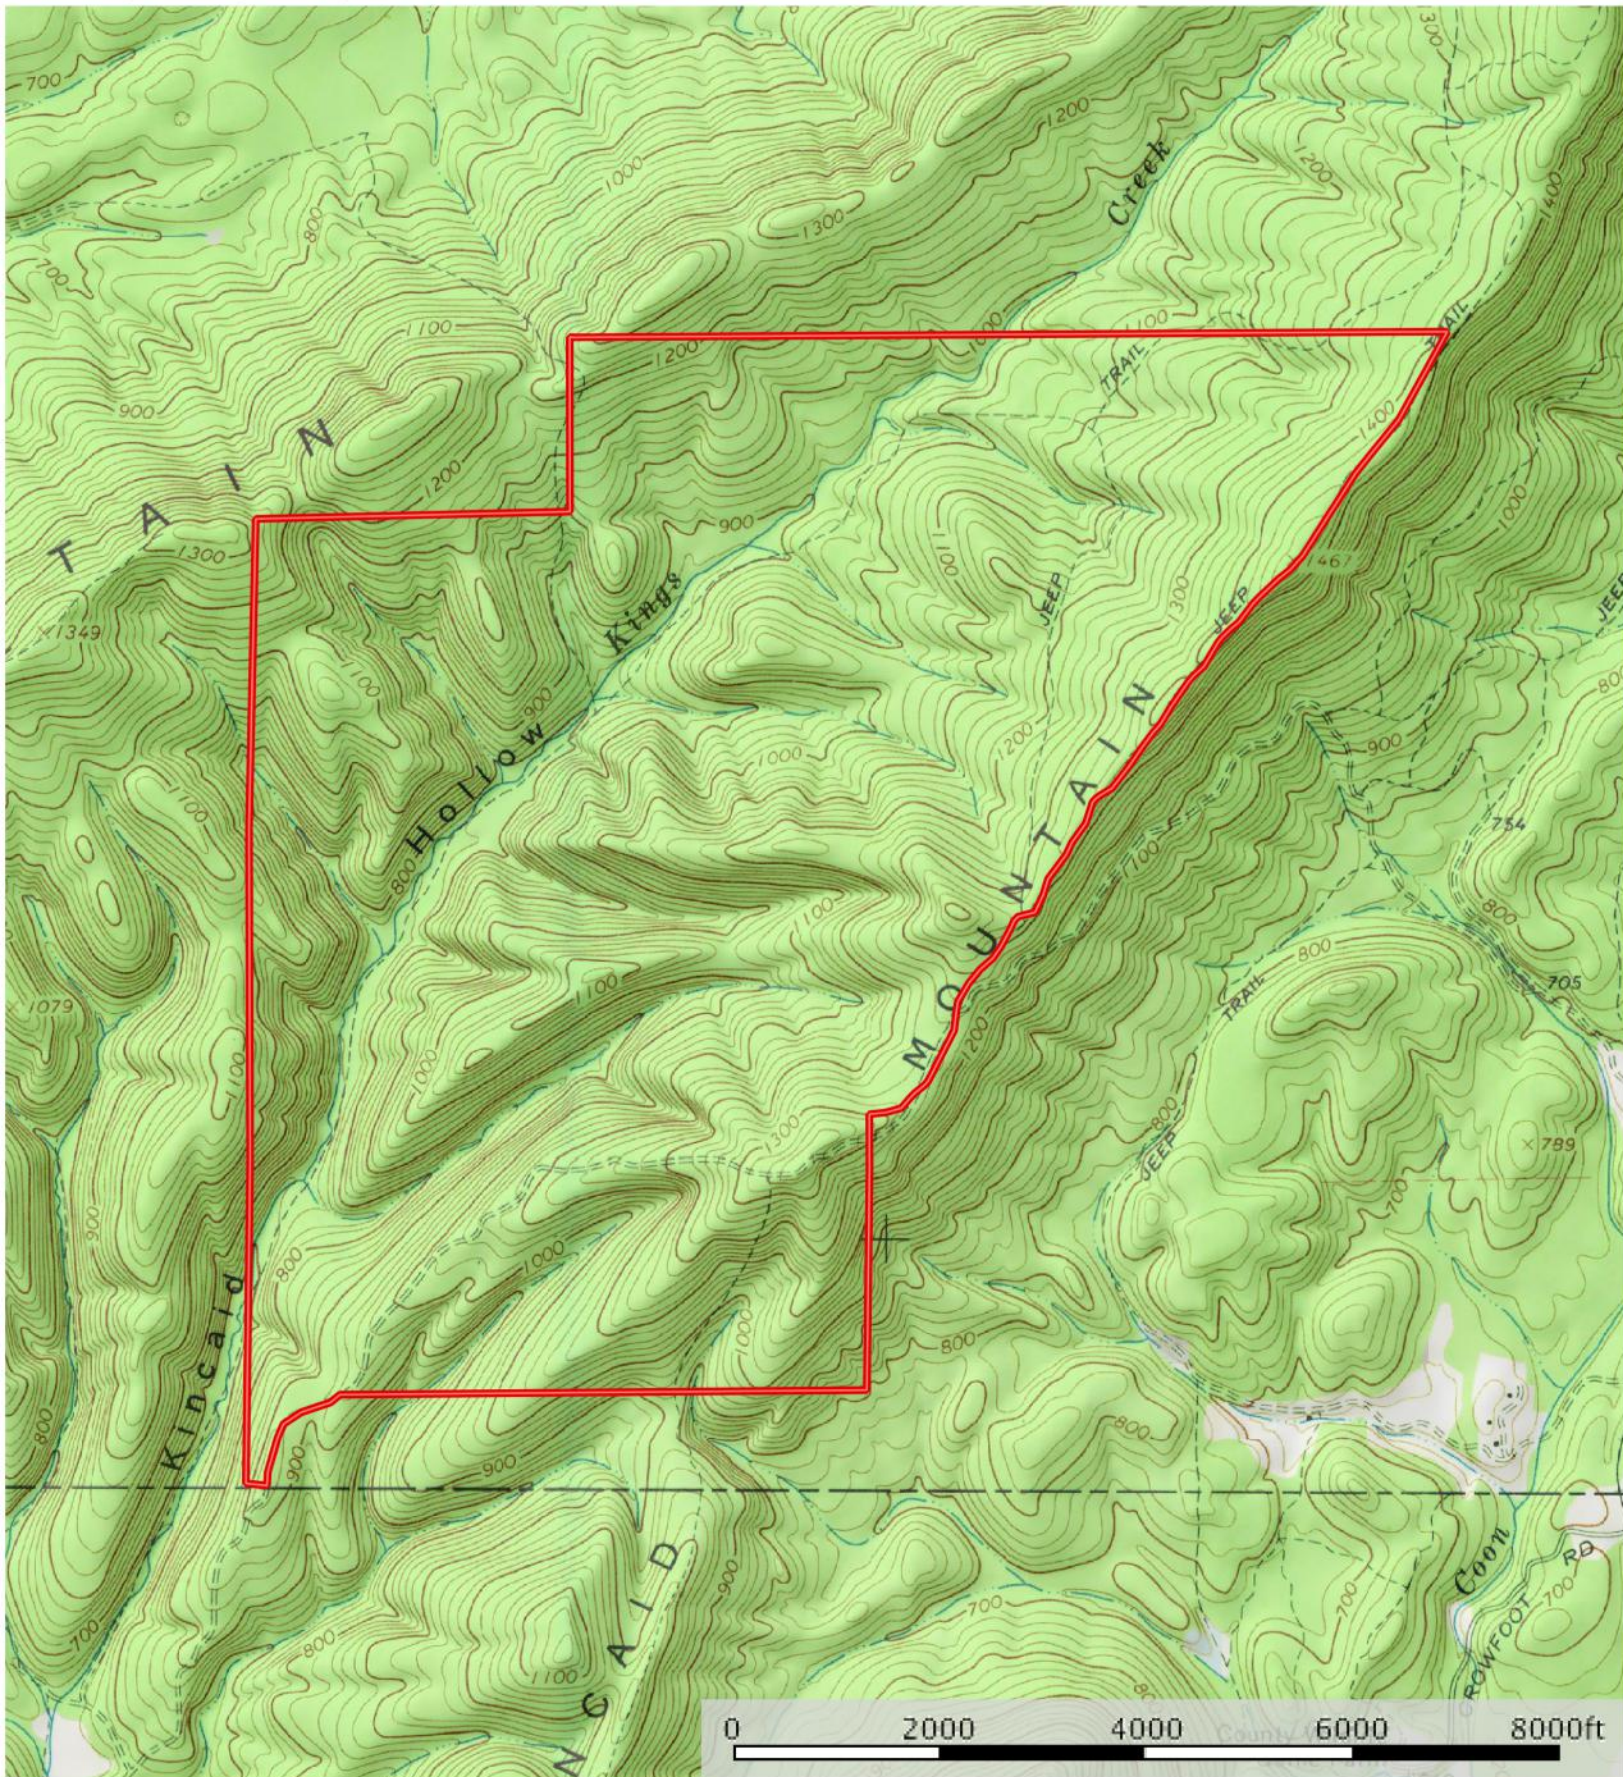

# Legend Hollow Road - Topography Map

Chattooga County, Georgia, 1242.19 AC +/-

Boundary