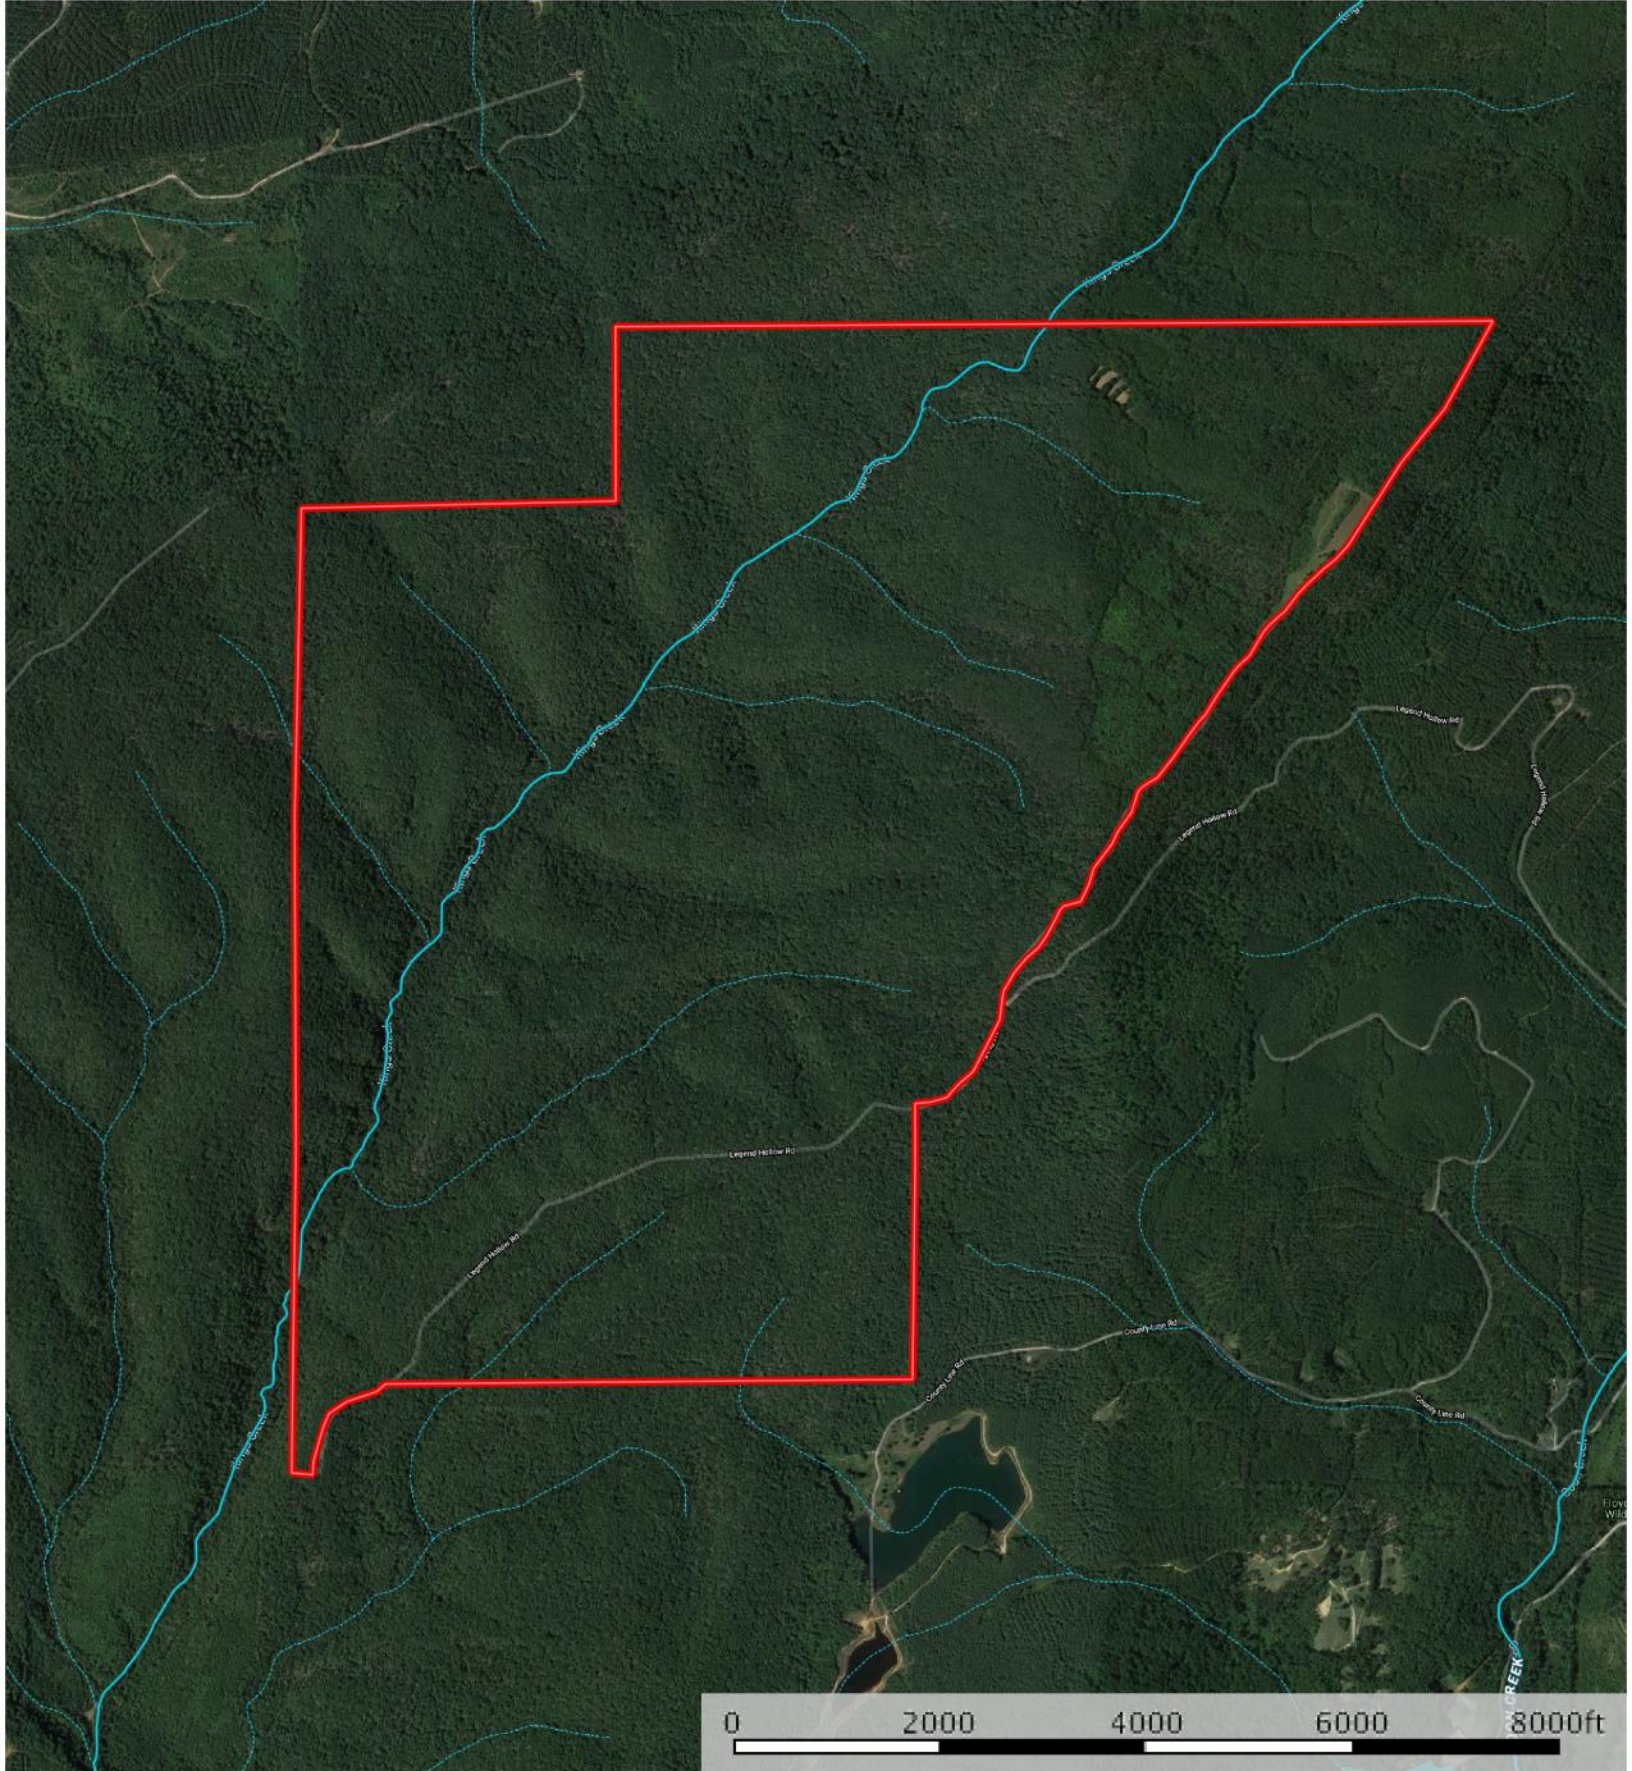

# Legend Hollow Road - Aerial

Chattooga County, Georgia, 1242.19 AC +/-

-  Boundary
-  Stream, Intermittent
-  River/Creek
-  Water Body