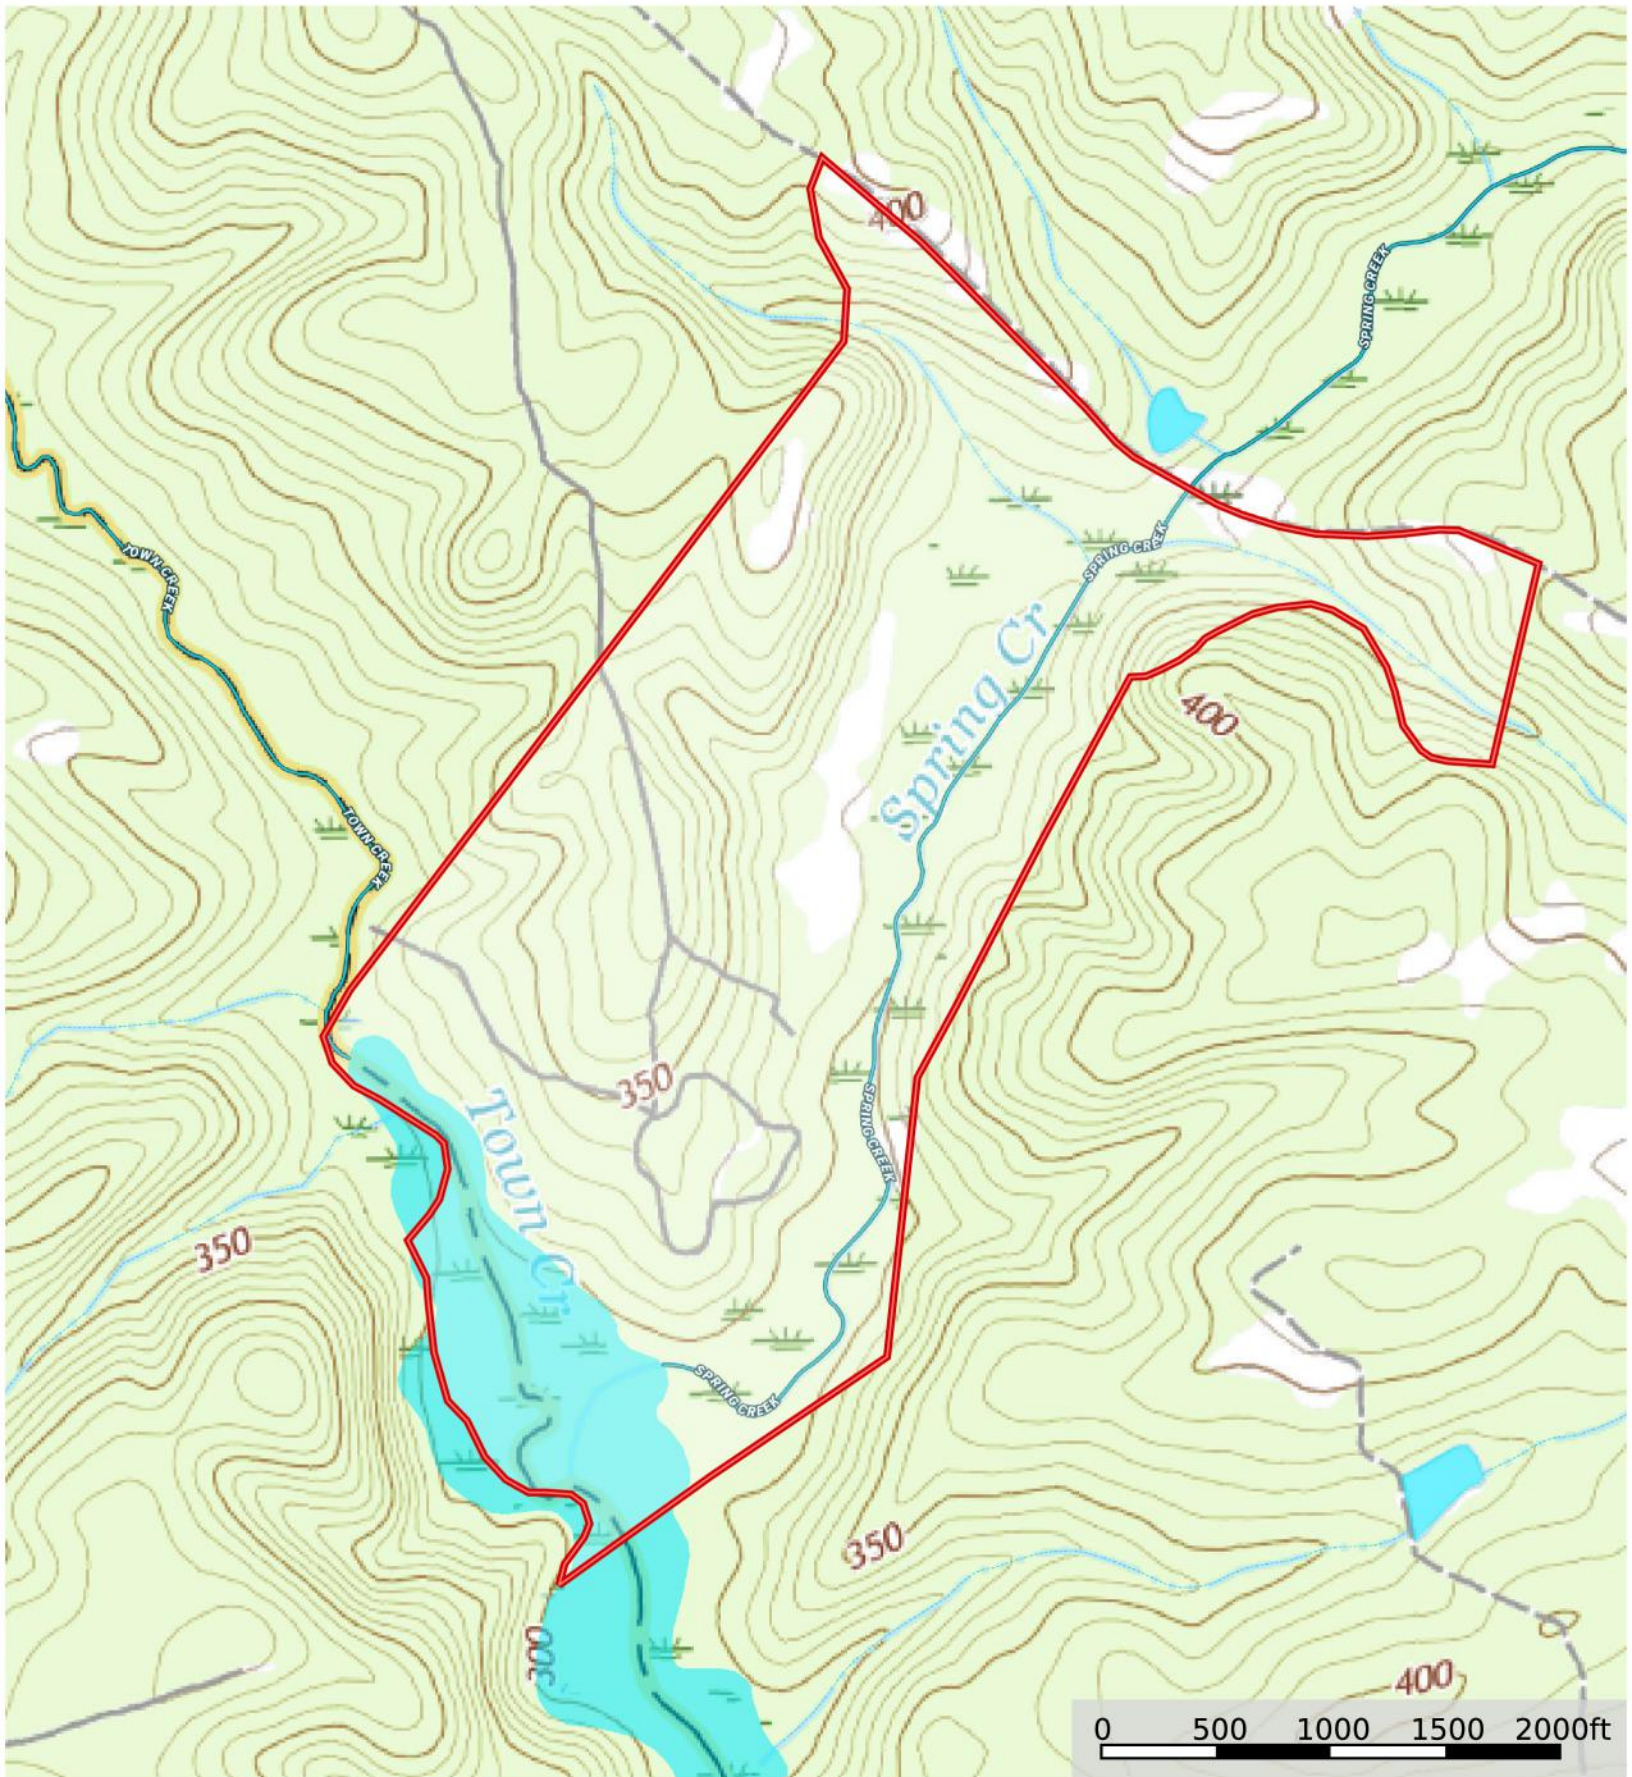

Minor Road - Topography Map

Hancock County, Georgia, 242.36 AC +/-

-  Boundary
-  Stream, Intermittent
-  River/Creek
-  Water Body