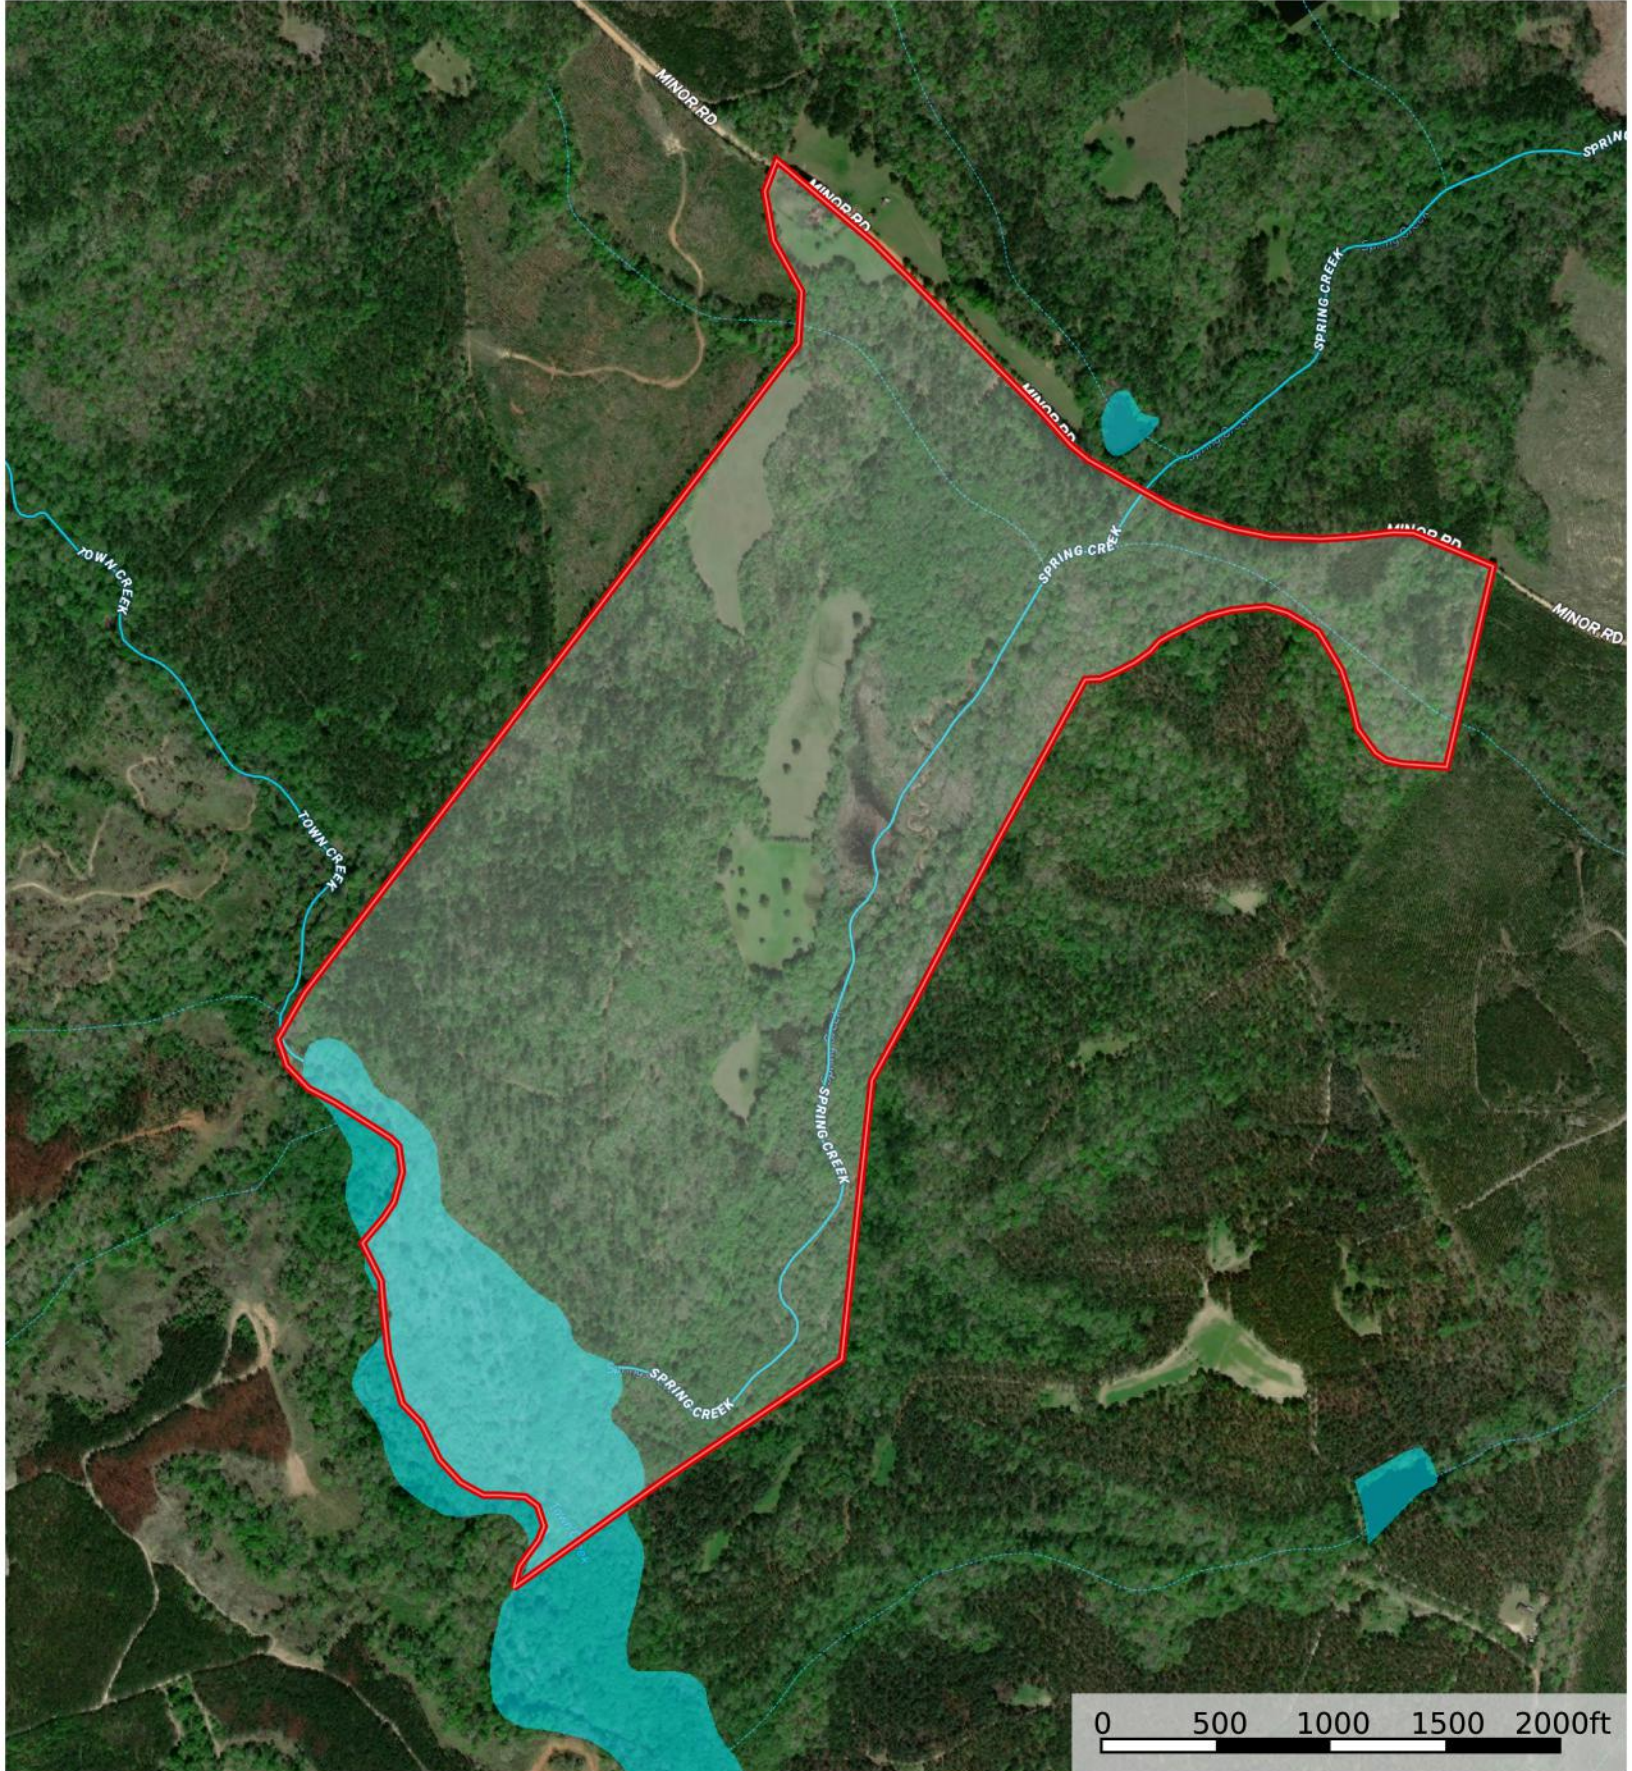

Minor Road - Aerial

Hancock County, Georgia, 242.36 AC +/-

-  Boundary
-  Stream, Intermittent
-  River/Creek
-  Water Body