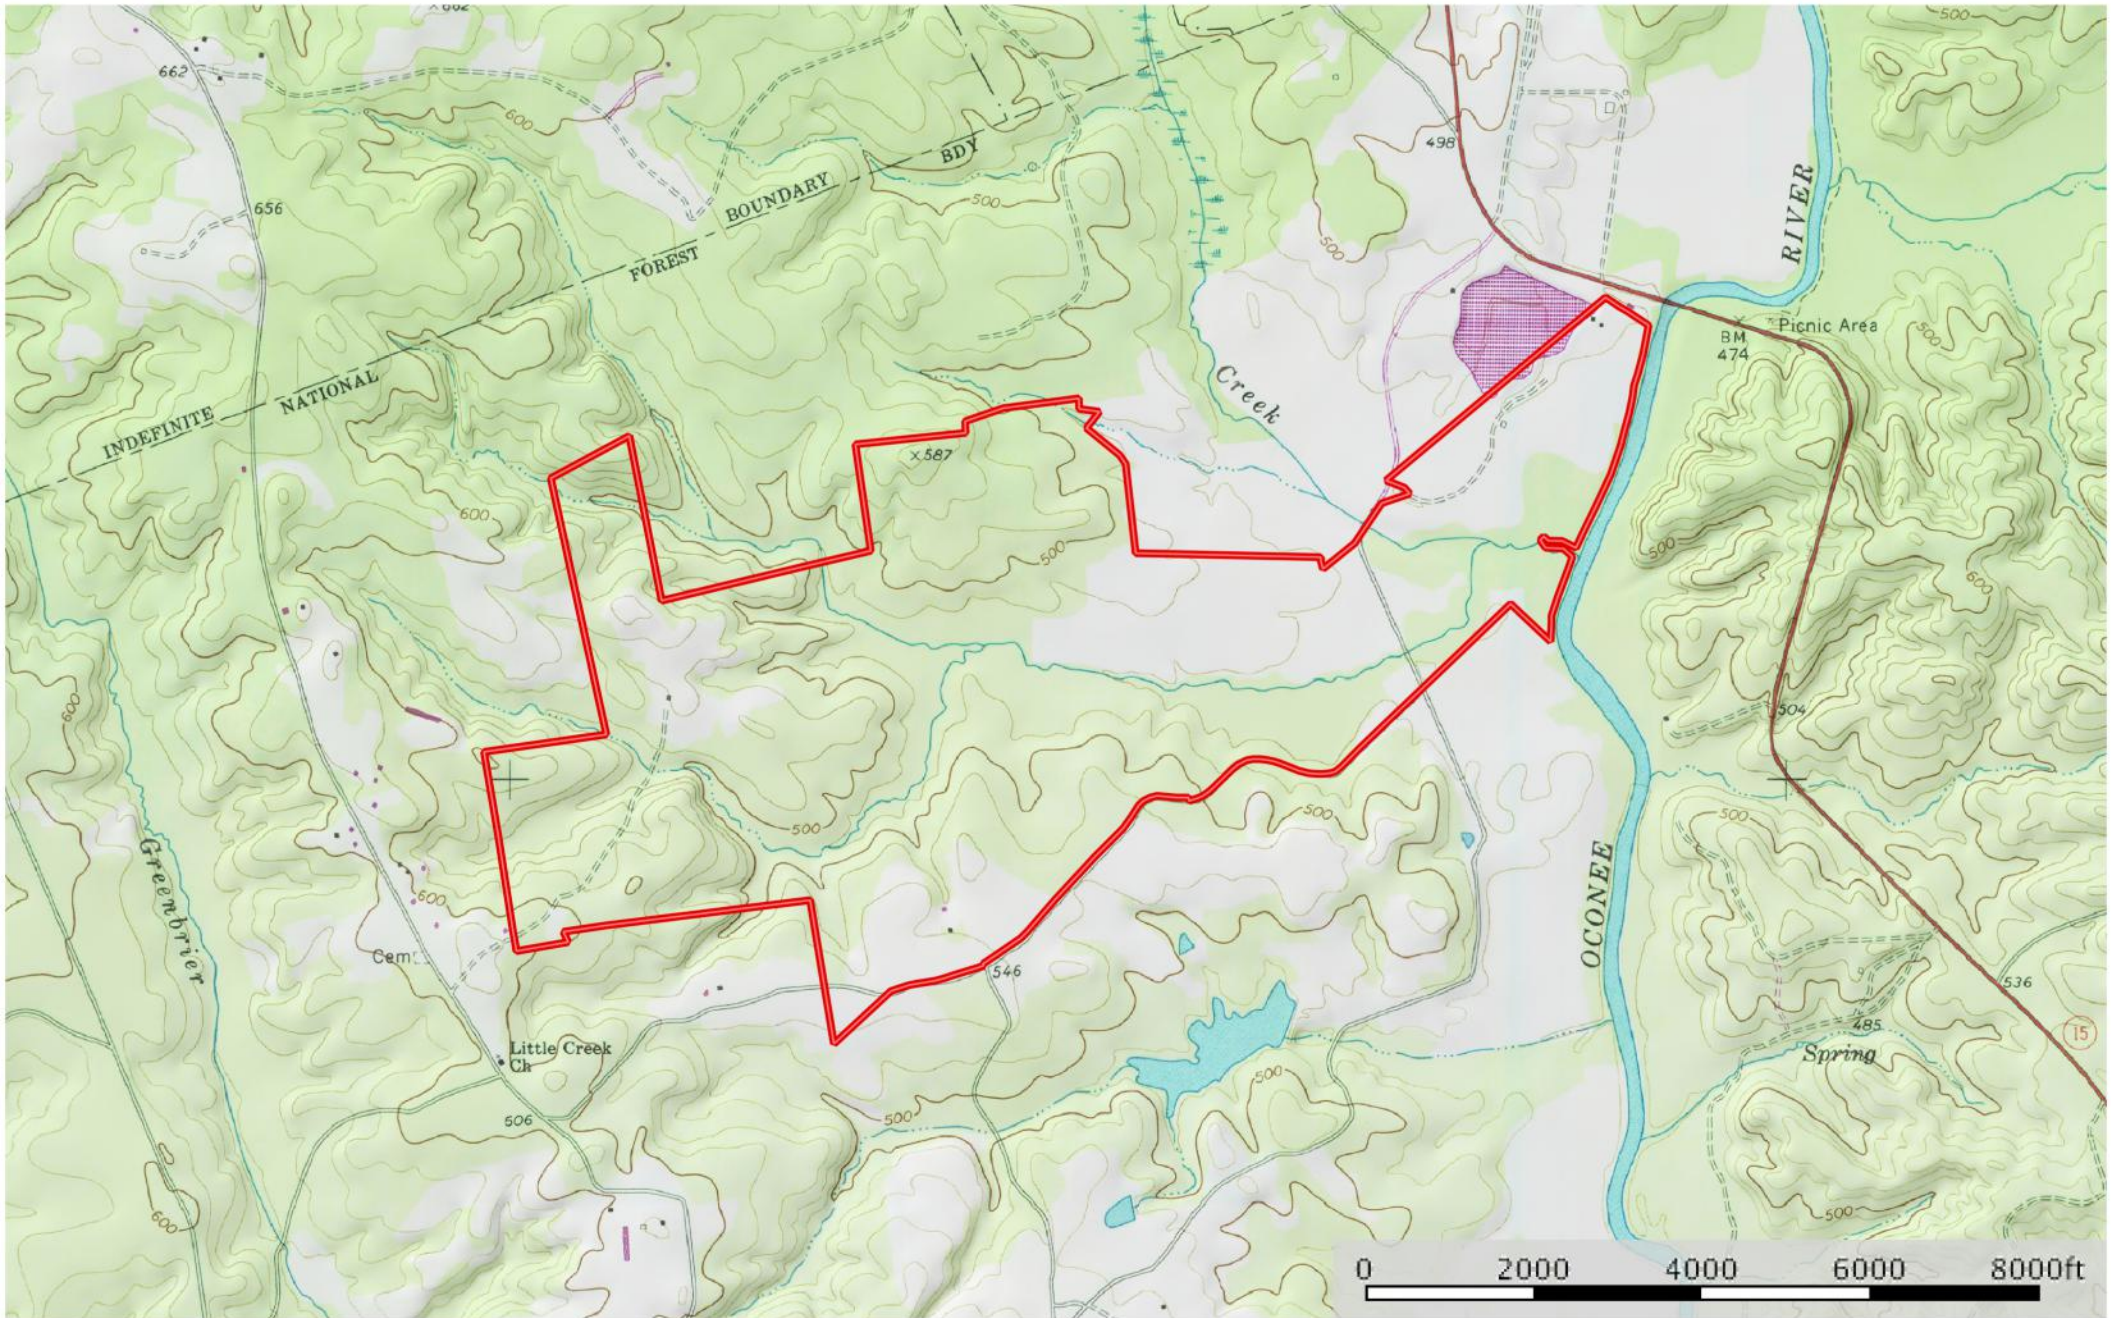

Ward Road - Topography Map

Greene County, Georgia, 841.74 AC +/-

 Boundary