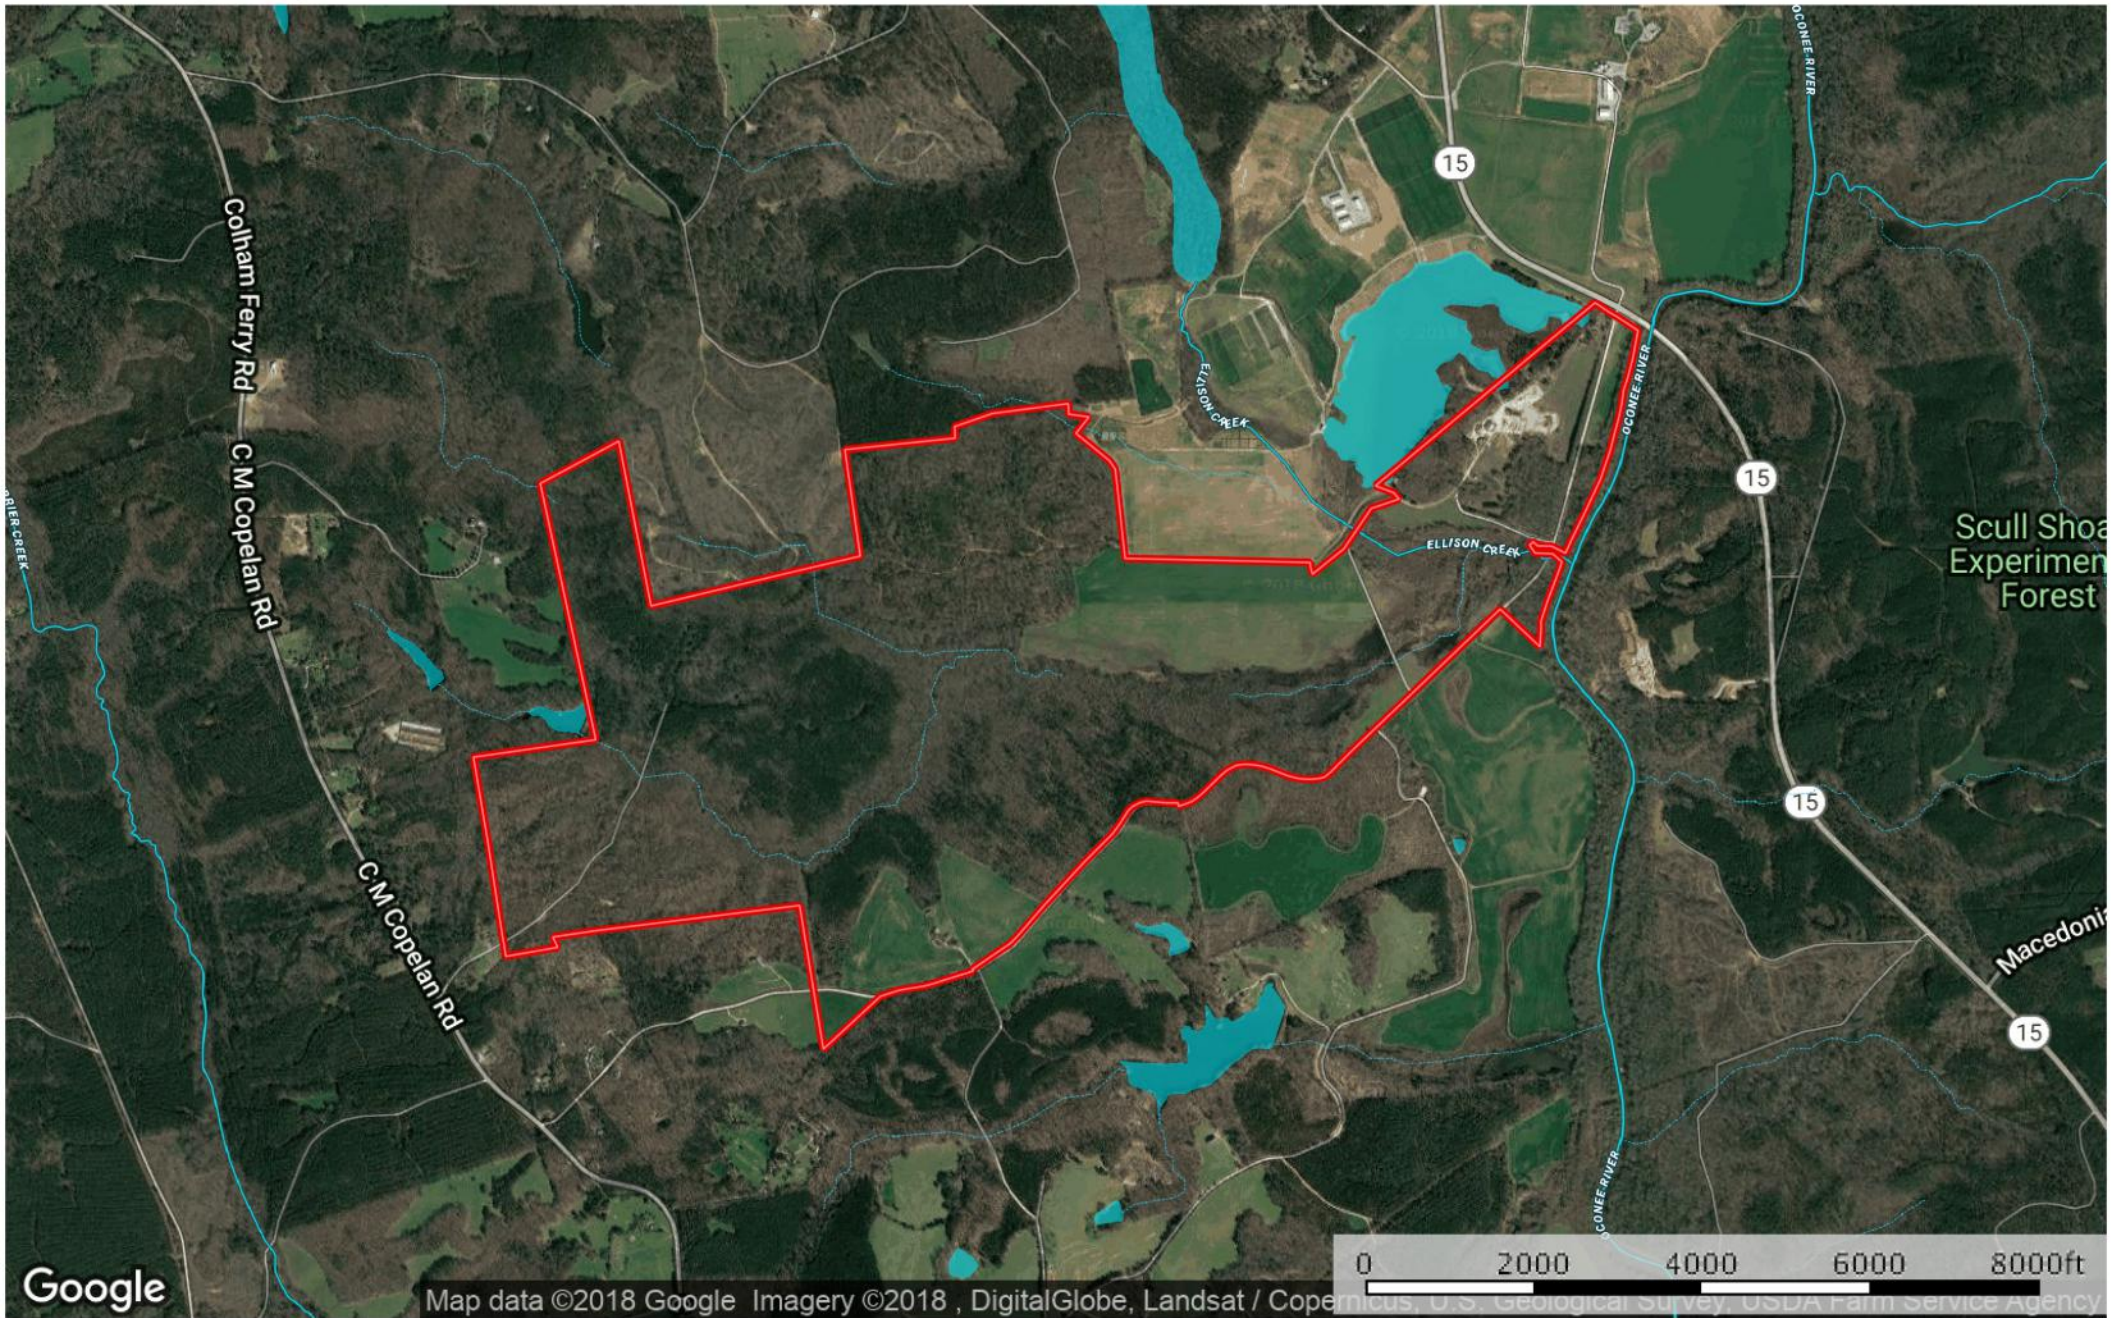

# Ward Road - Aerial Map

Greene County, Georgia, 841.74 AC +/-

Google

Map data ©2018 Google Imagery ©2018 DigitalGlobe, Landsat / Copernicus, U.S. Geological Survey, USDA Farm Service Agency

- Boundary
- Stream, Intermittent
- River/Creek
- Water Body