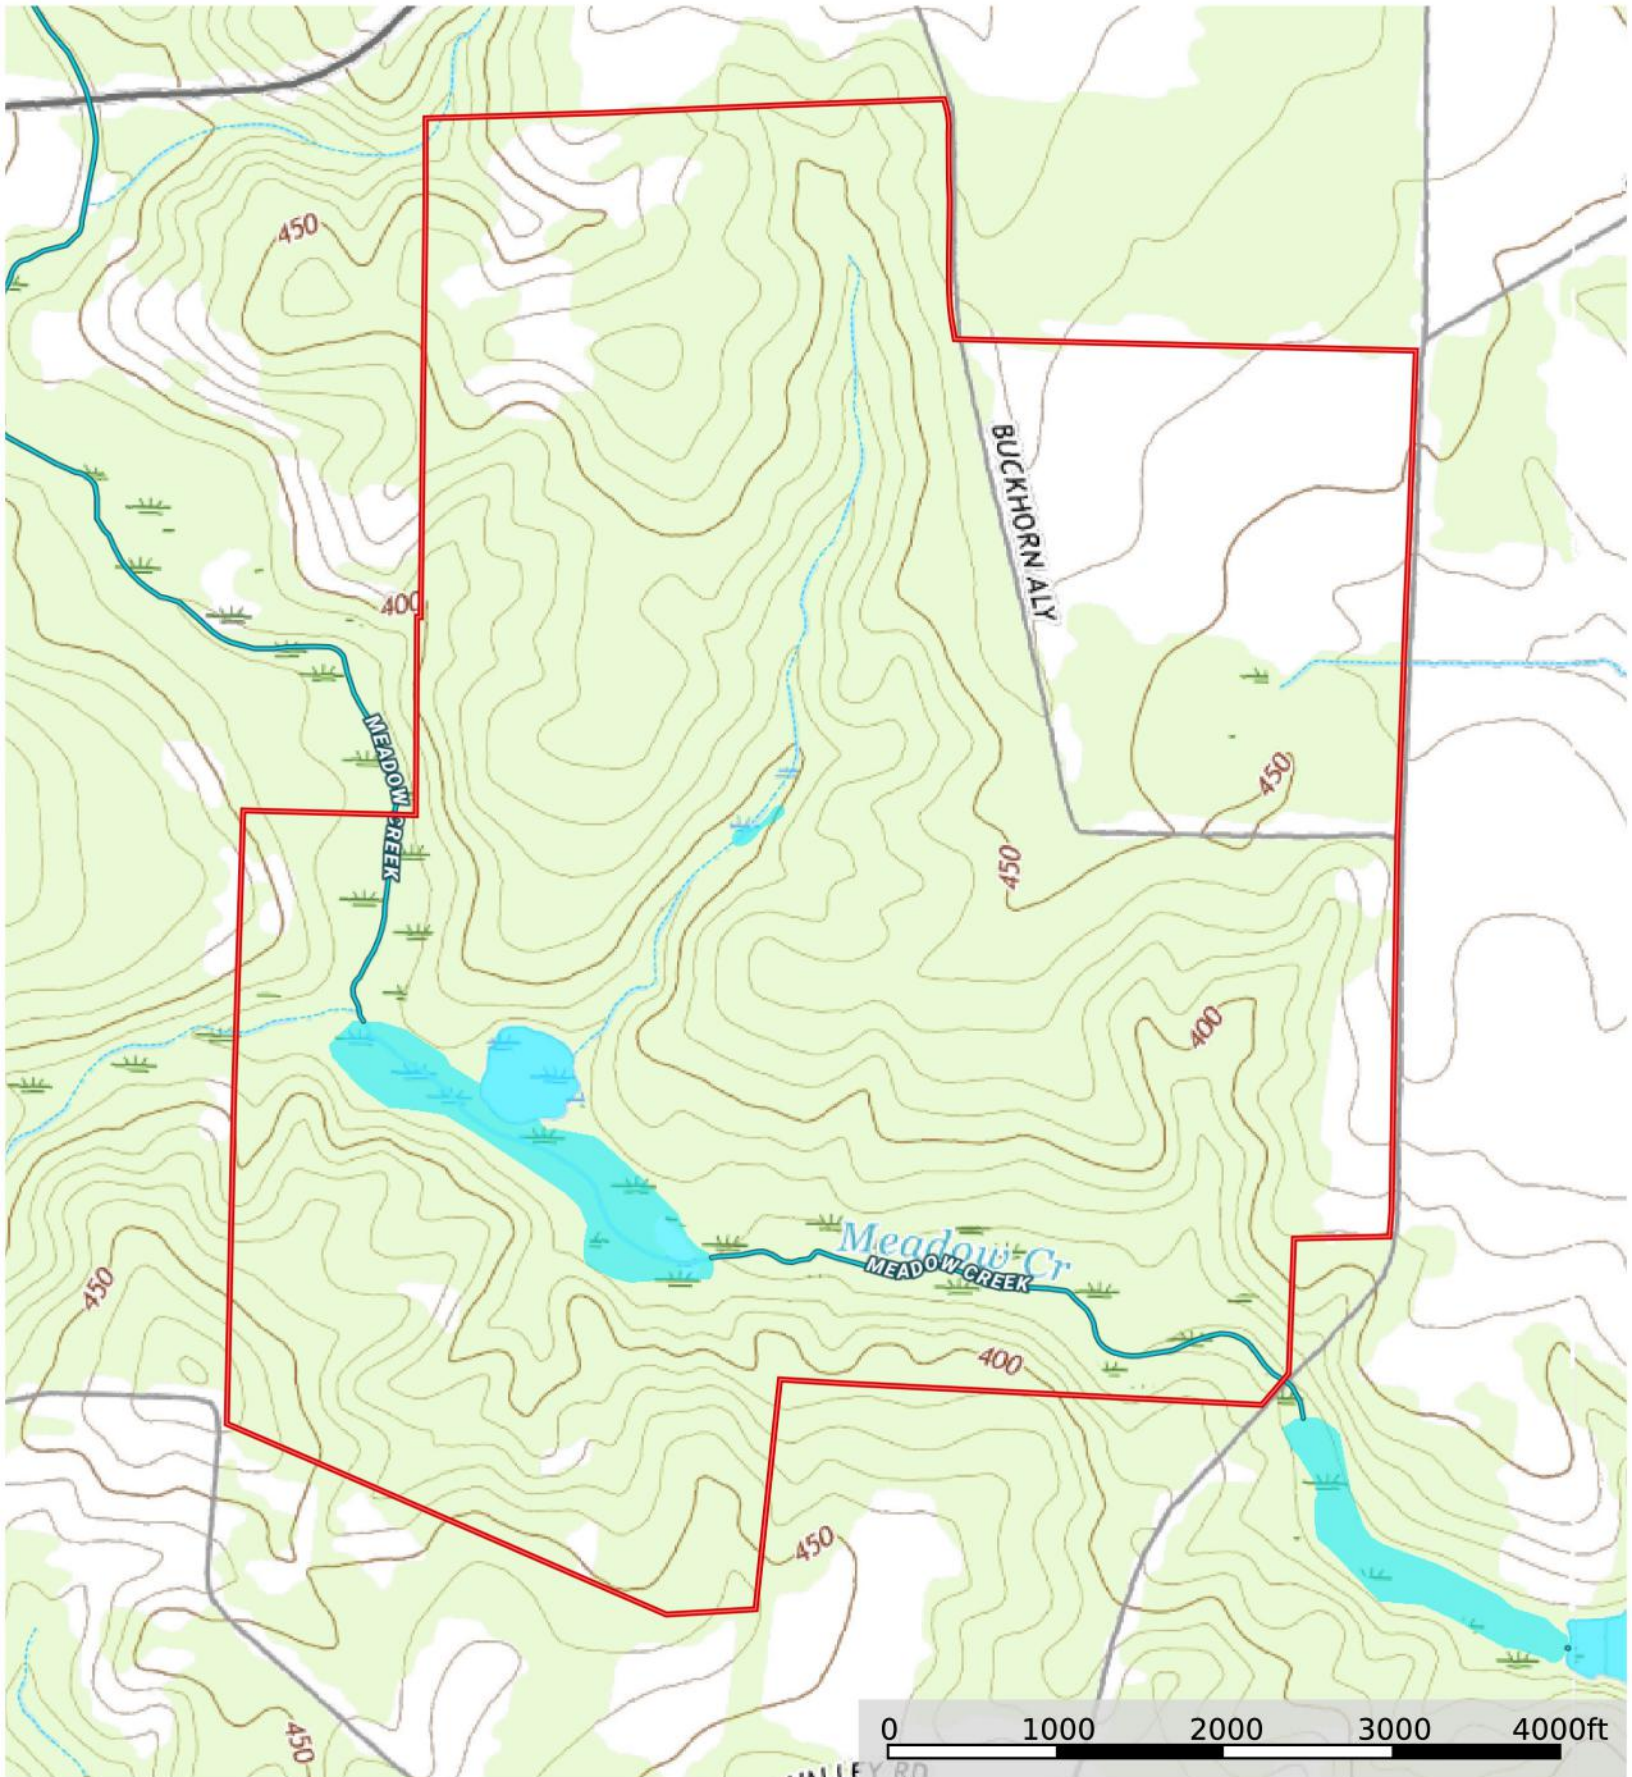

Meadow Creek Preserve - Topography Map

Macon County, Georgia, 1084.13 AC +/-

-  Boundary
-  Stream, Intermittent
-  River/Creek
-  Water Body