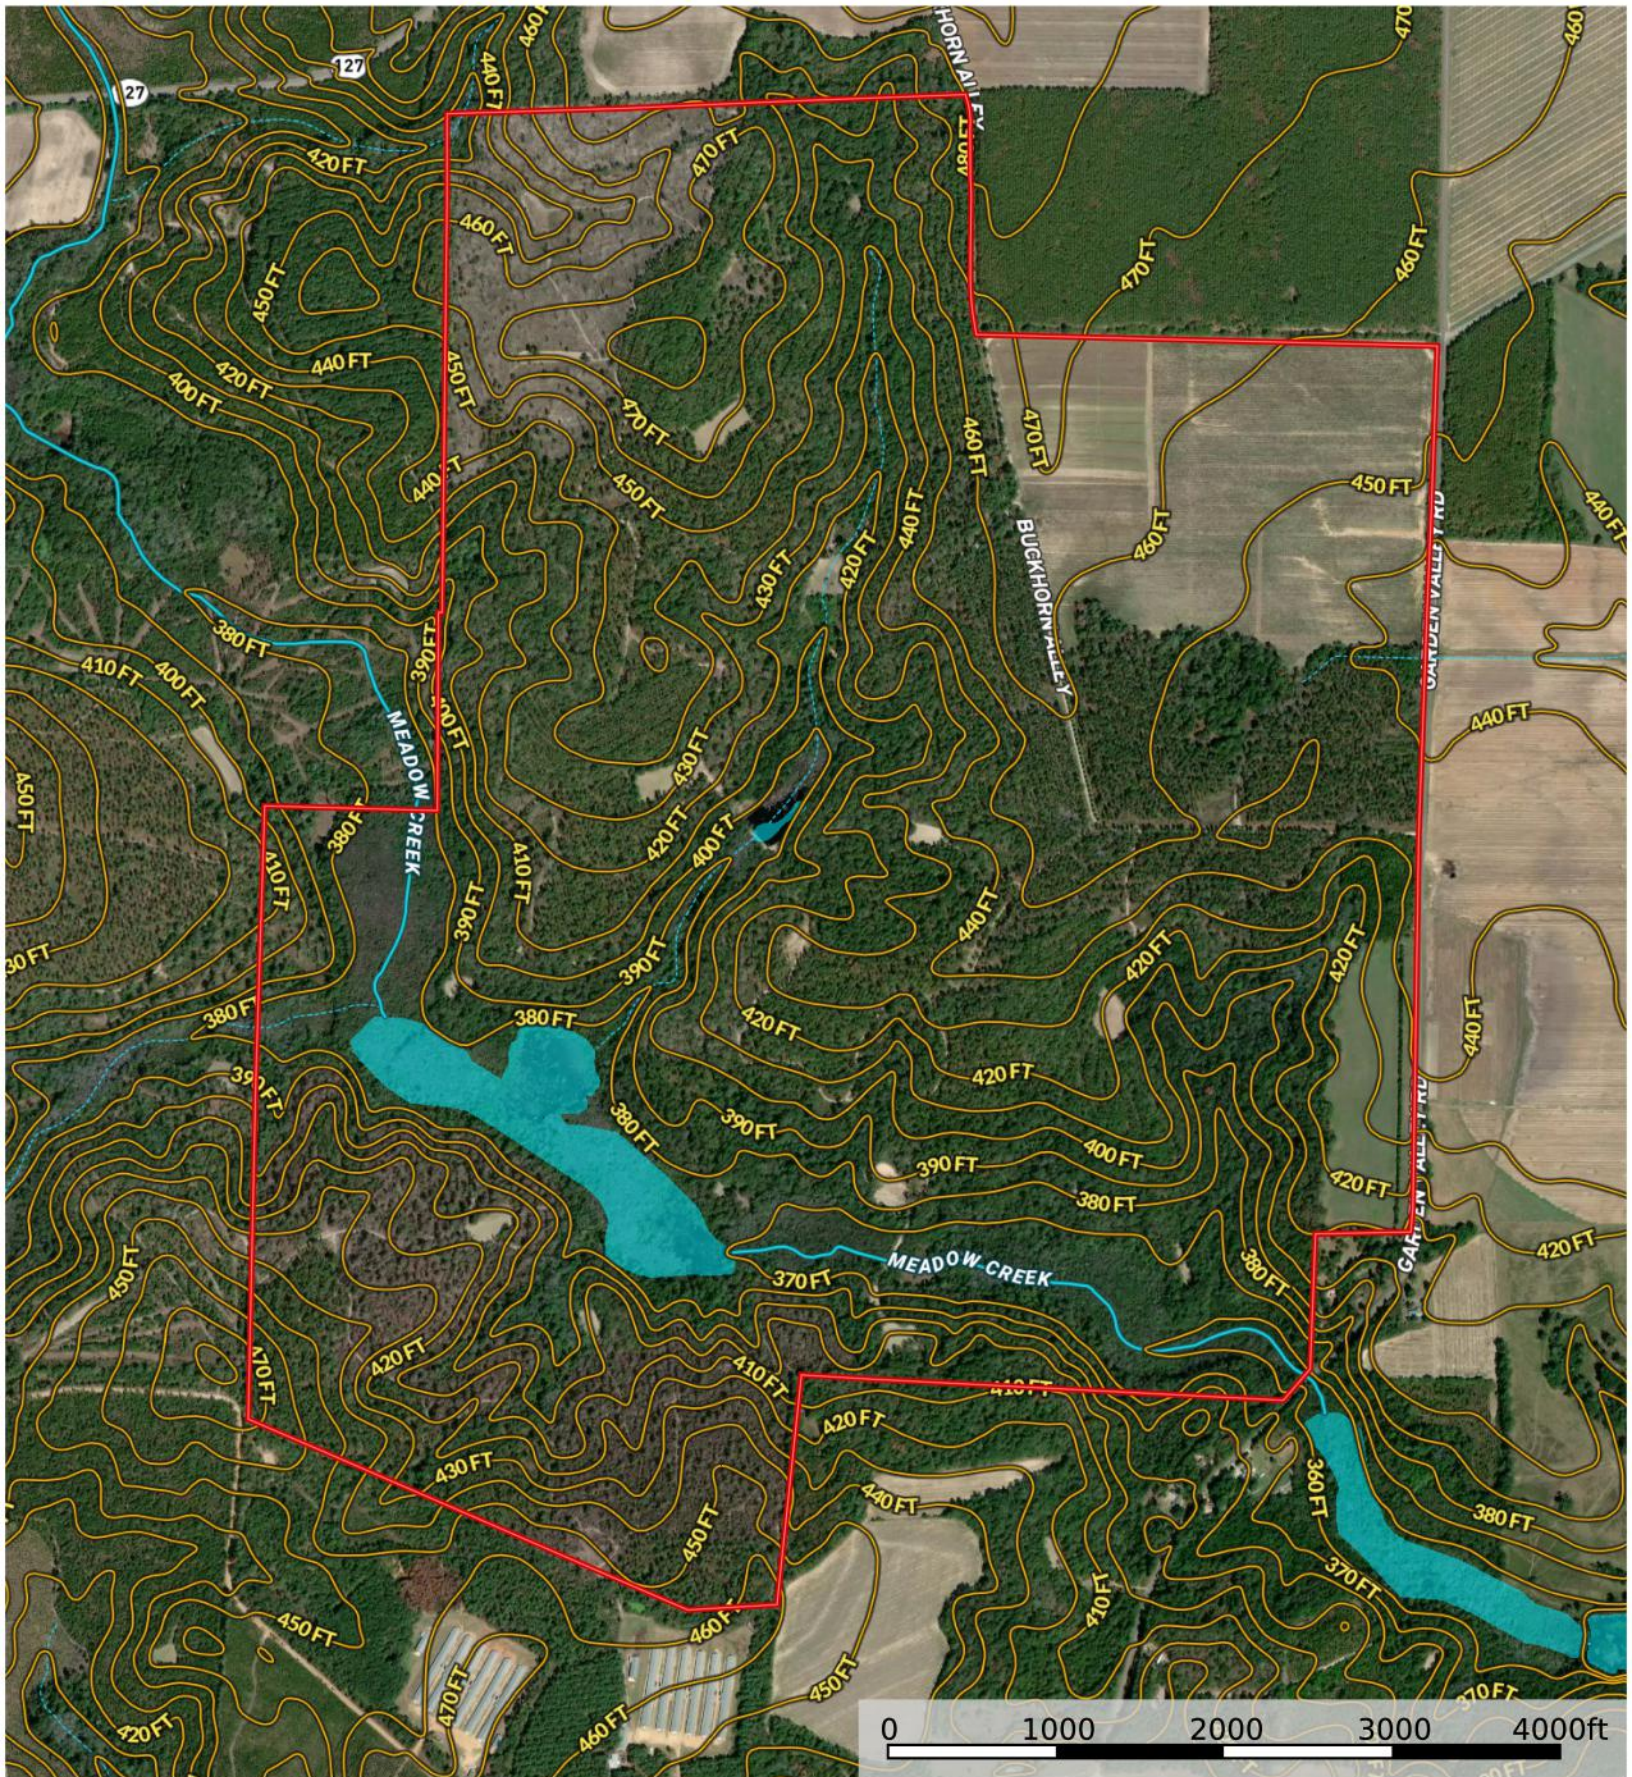

Meadow Creek Preserve - Contour Lines Map

Macon County, Georgia, 1084.13 AC +/-

- Boundary
- Stream, Intermittent
- River/Creek
- Water Body