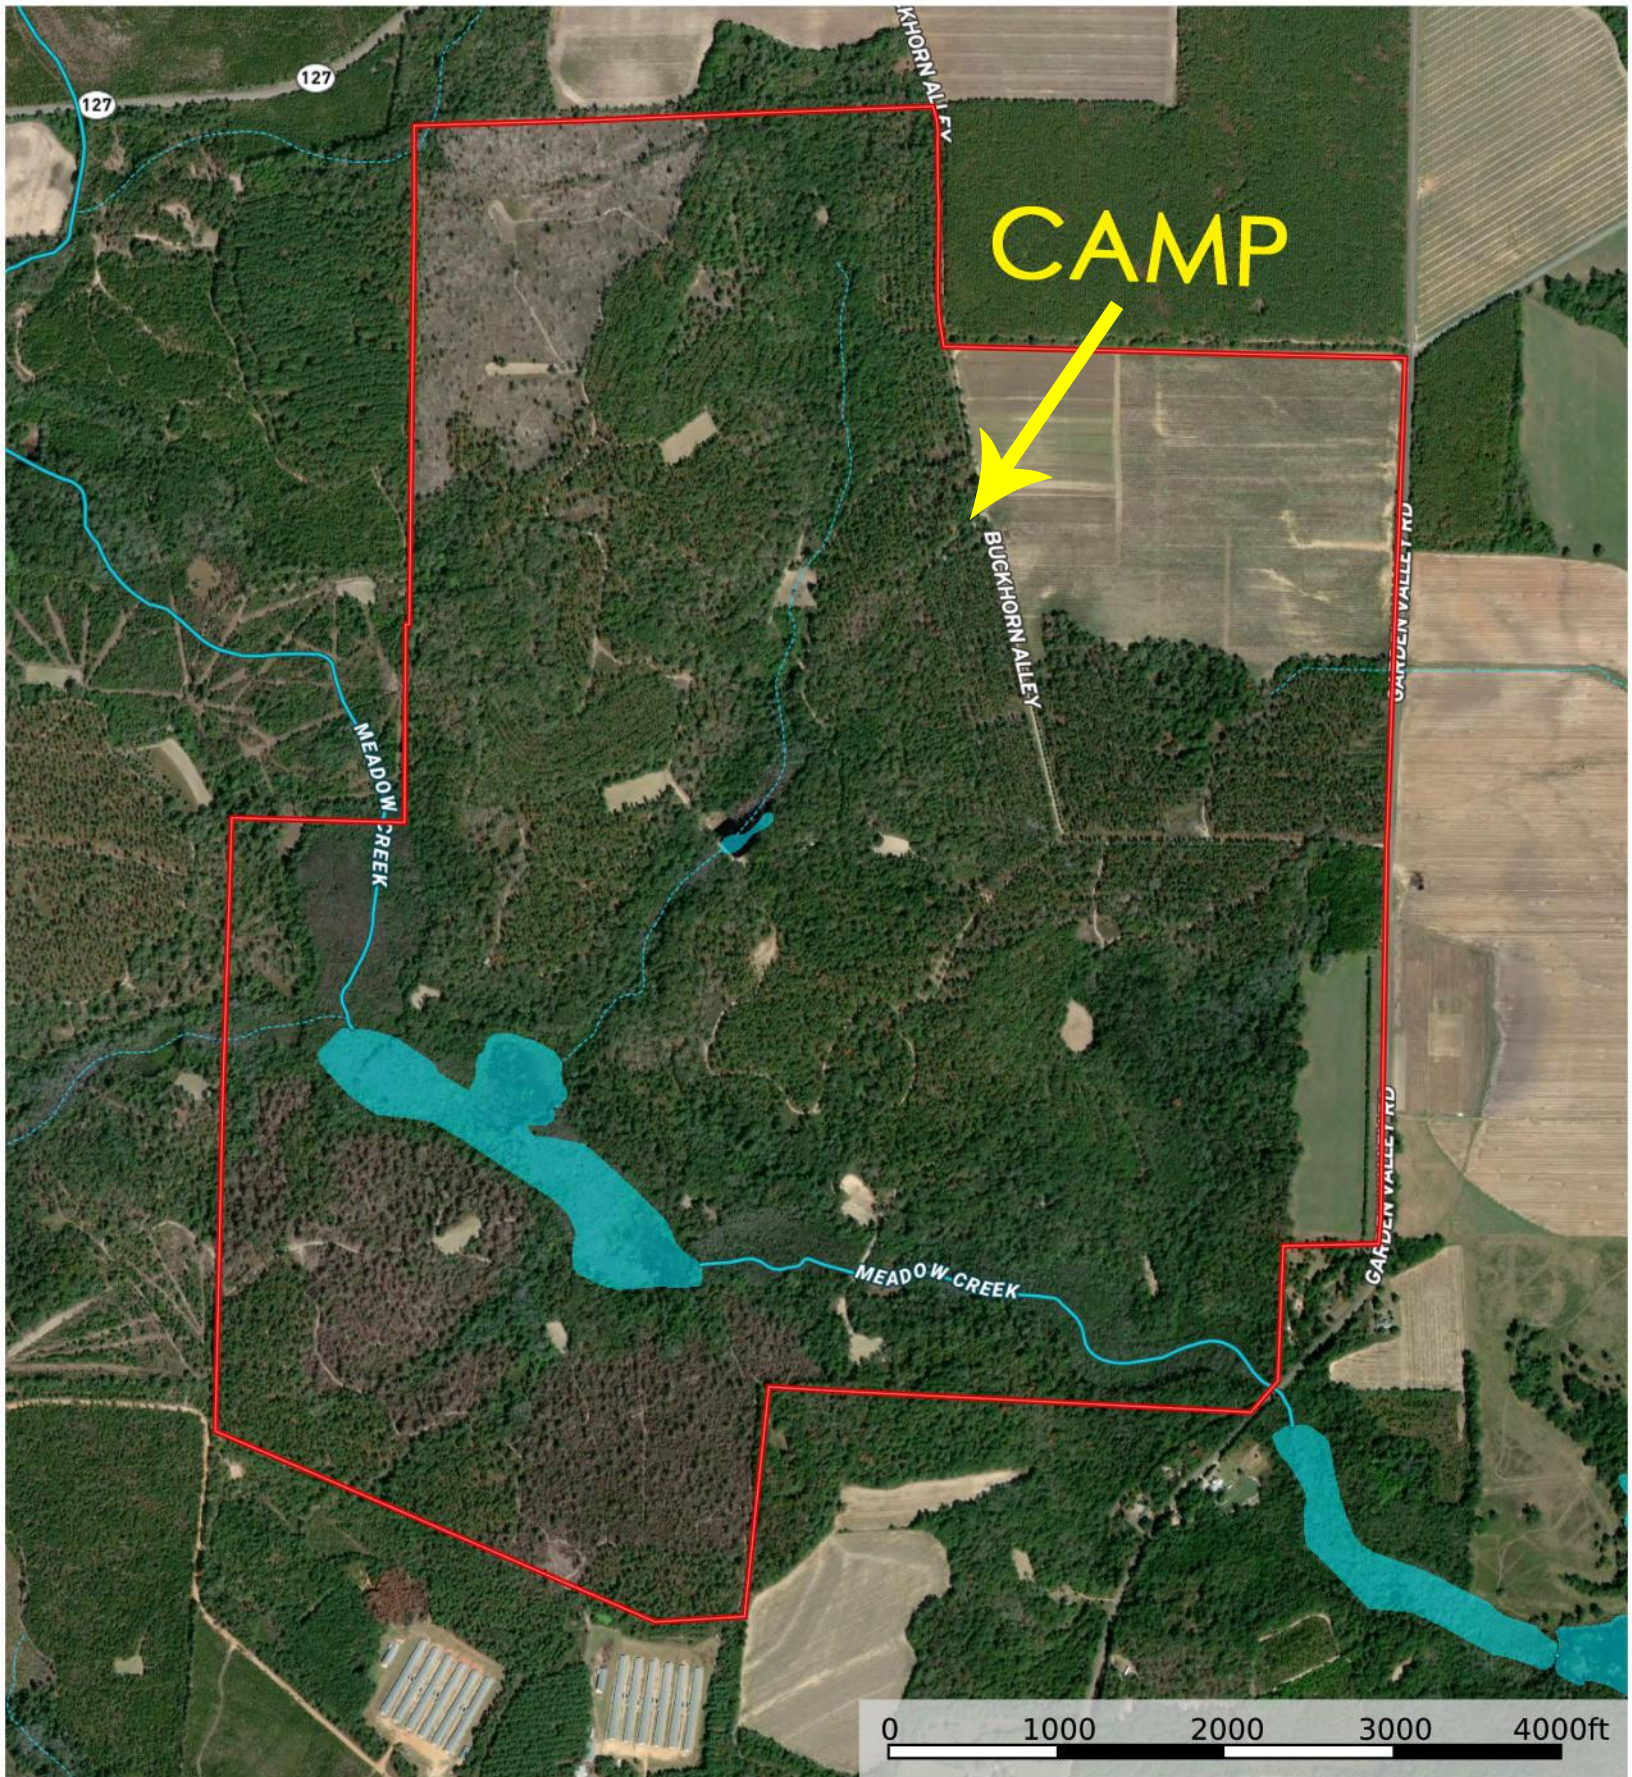

Meadow Creek Preserve - Aerial
Macon County, Georgia, 1084.13 AC +/-

- Boundary
- Stream, Intermittent
- River/Creek
- Water Body