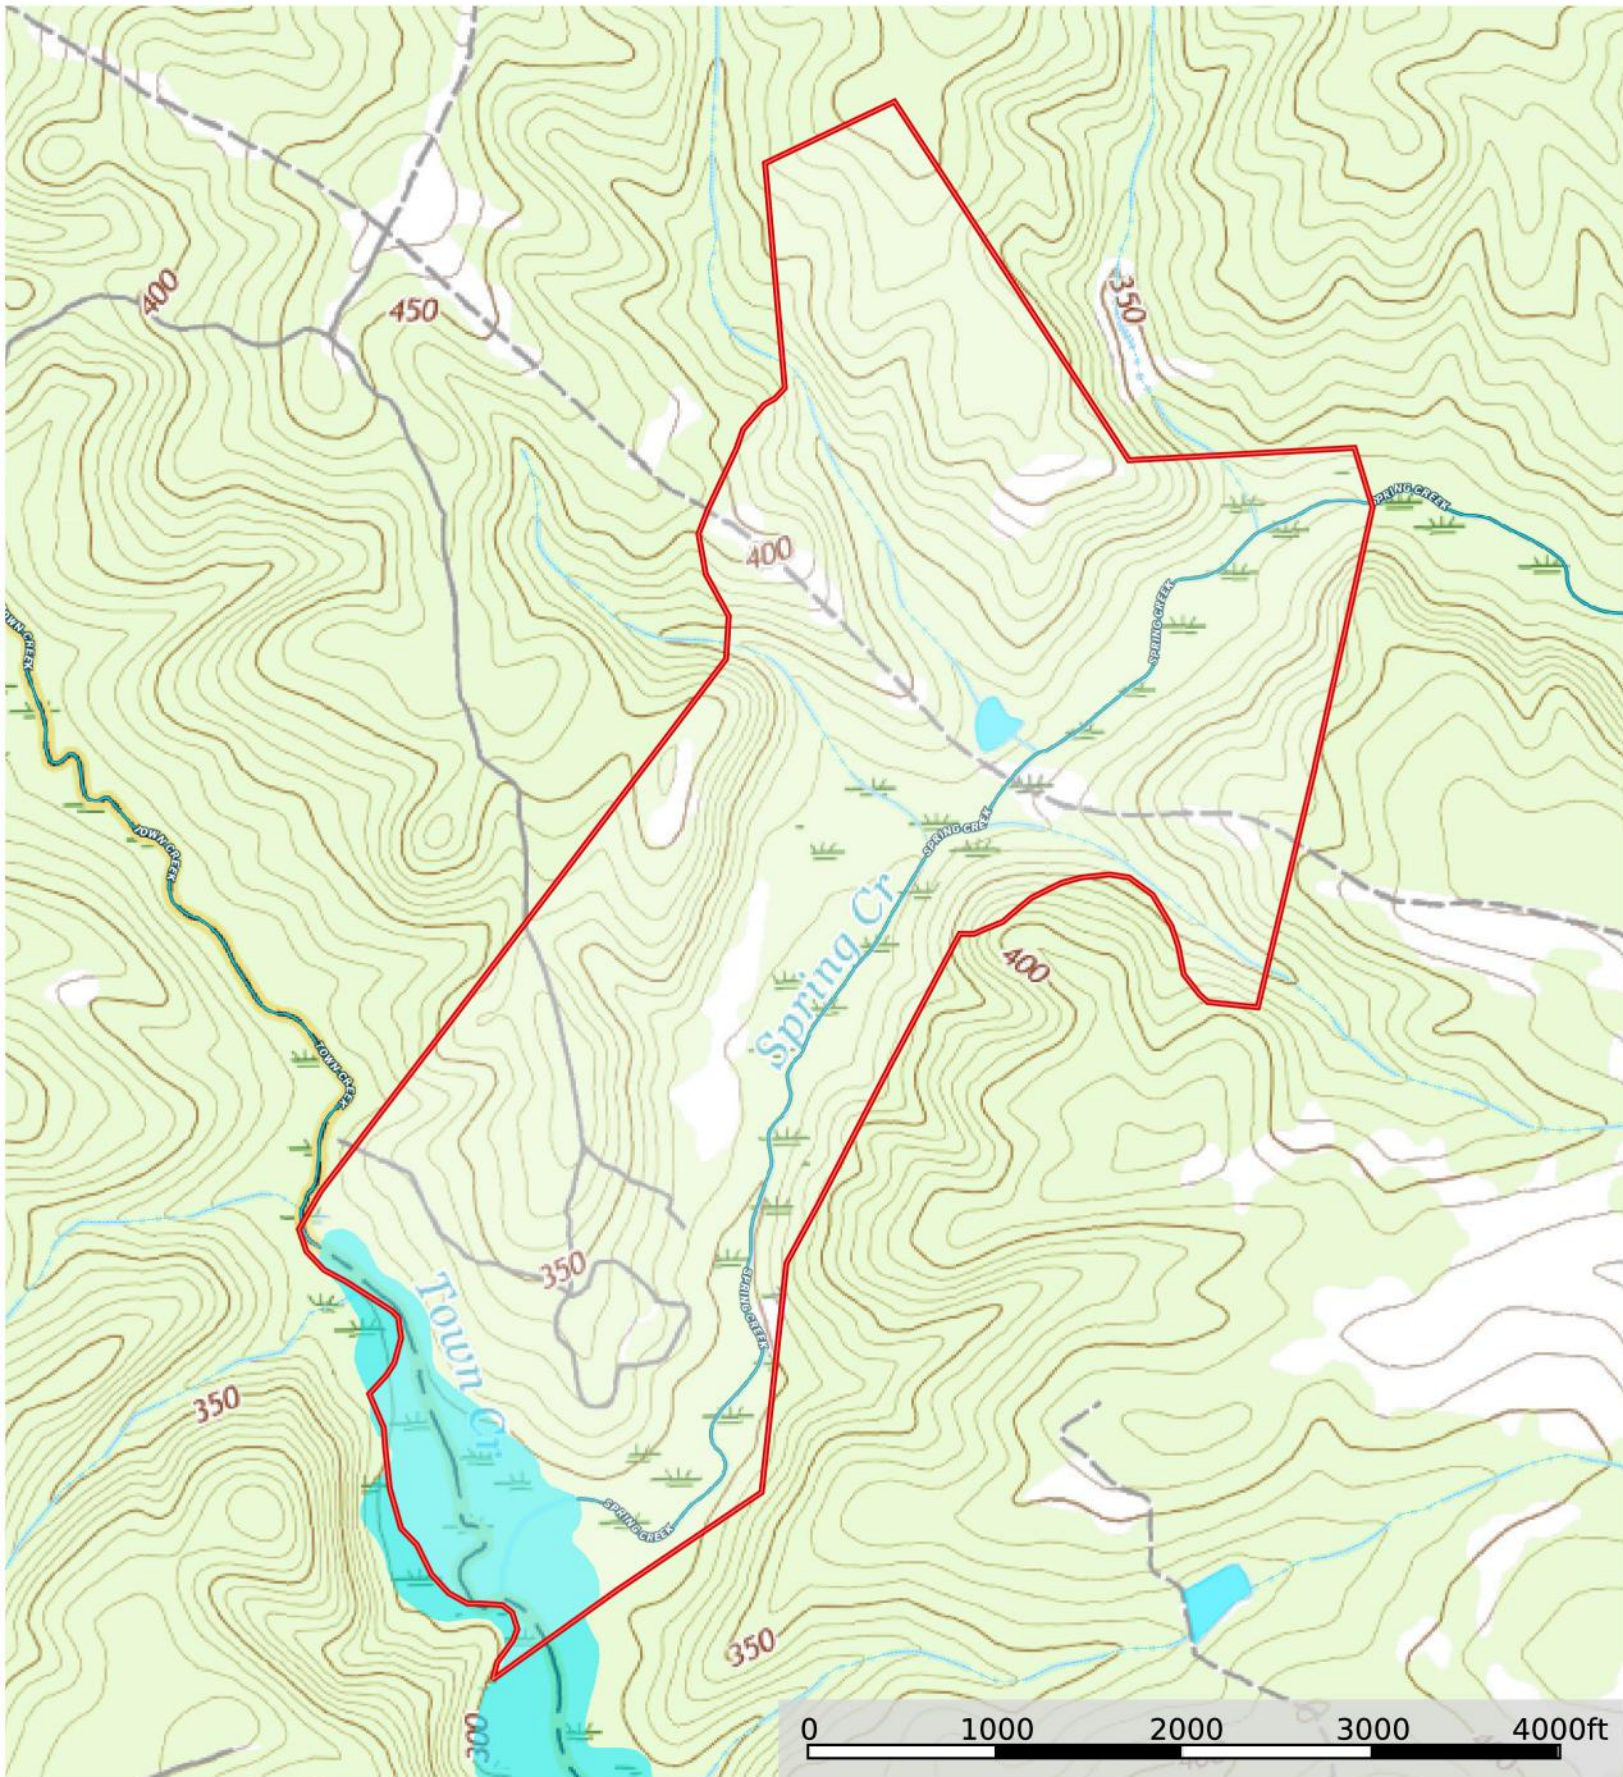

# Minor Road - Topography Map

Hancock County, Georgia, 412.62 AC +/-

-  Boundary
-  Stream, Intermittent
-  River/Creek
-  Water Body