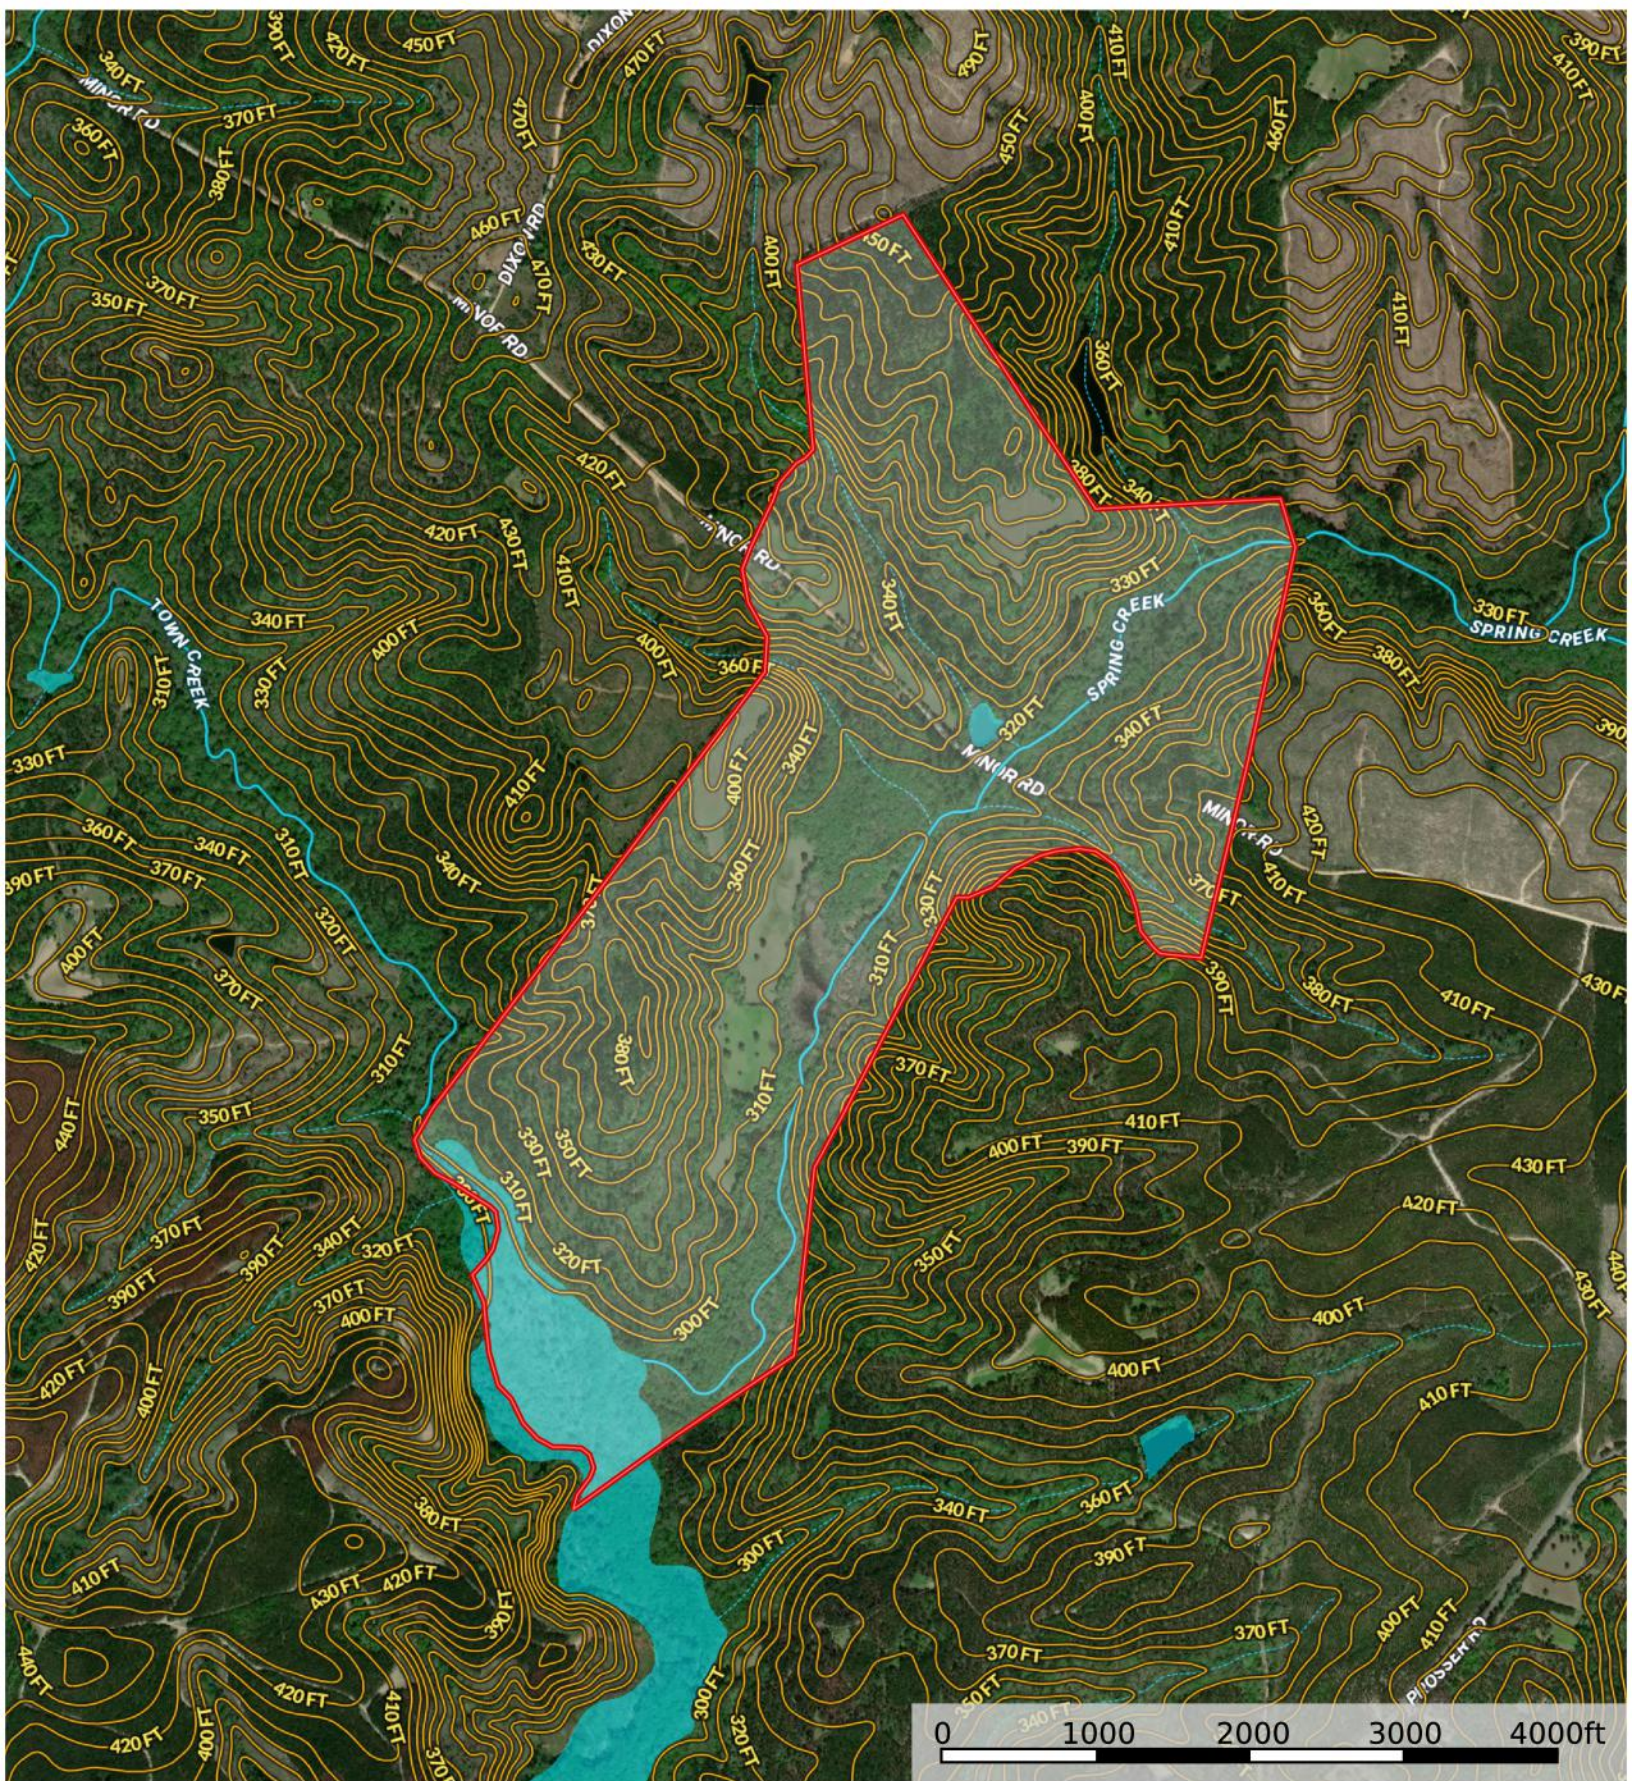

# Minor Road - Contour Lines Map

Hancock County, Georgia, 412.62 AC +/-

-  Boundary
-  Stream, Intermittent
-  River/Creek
-  Water Body