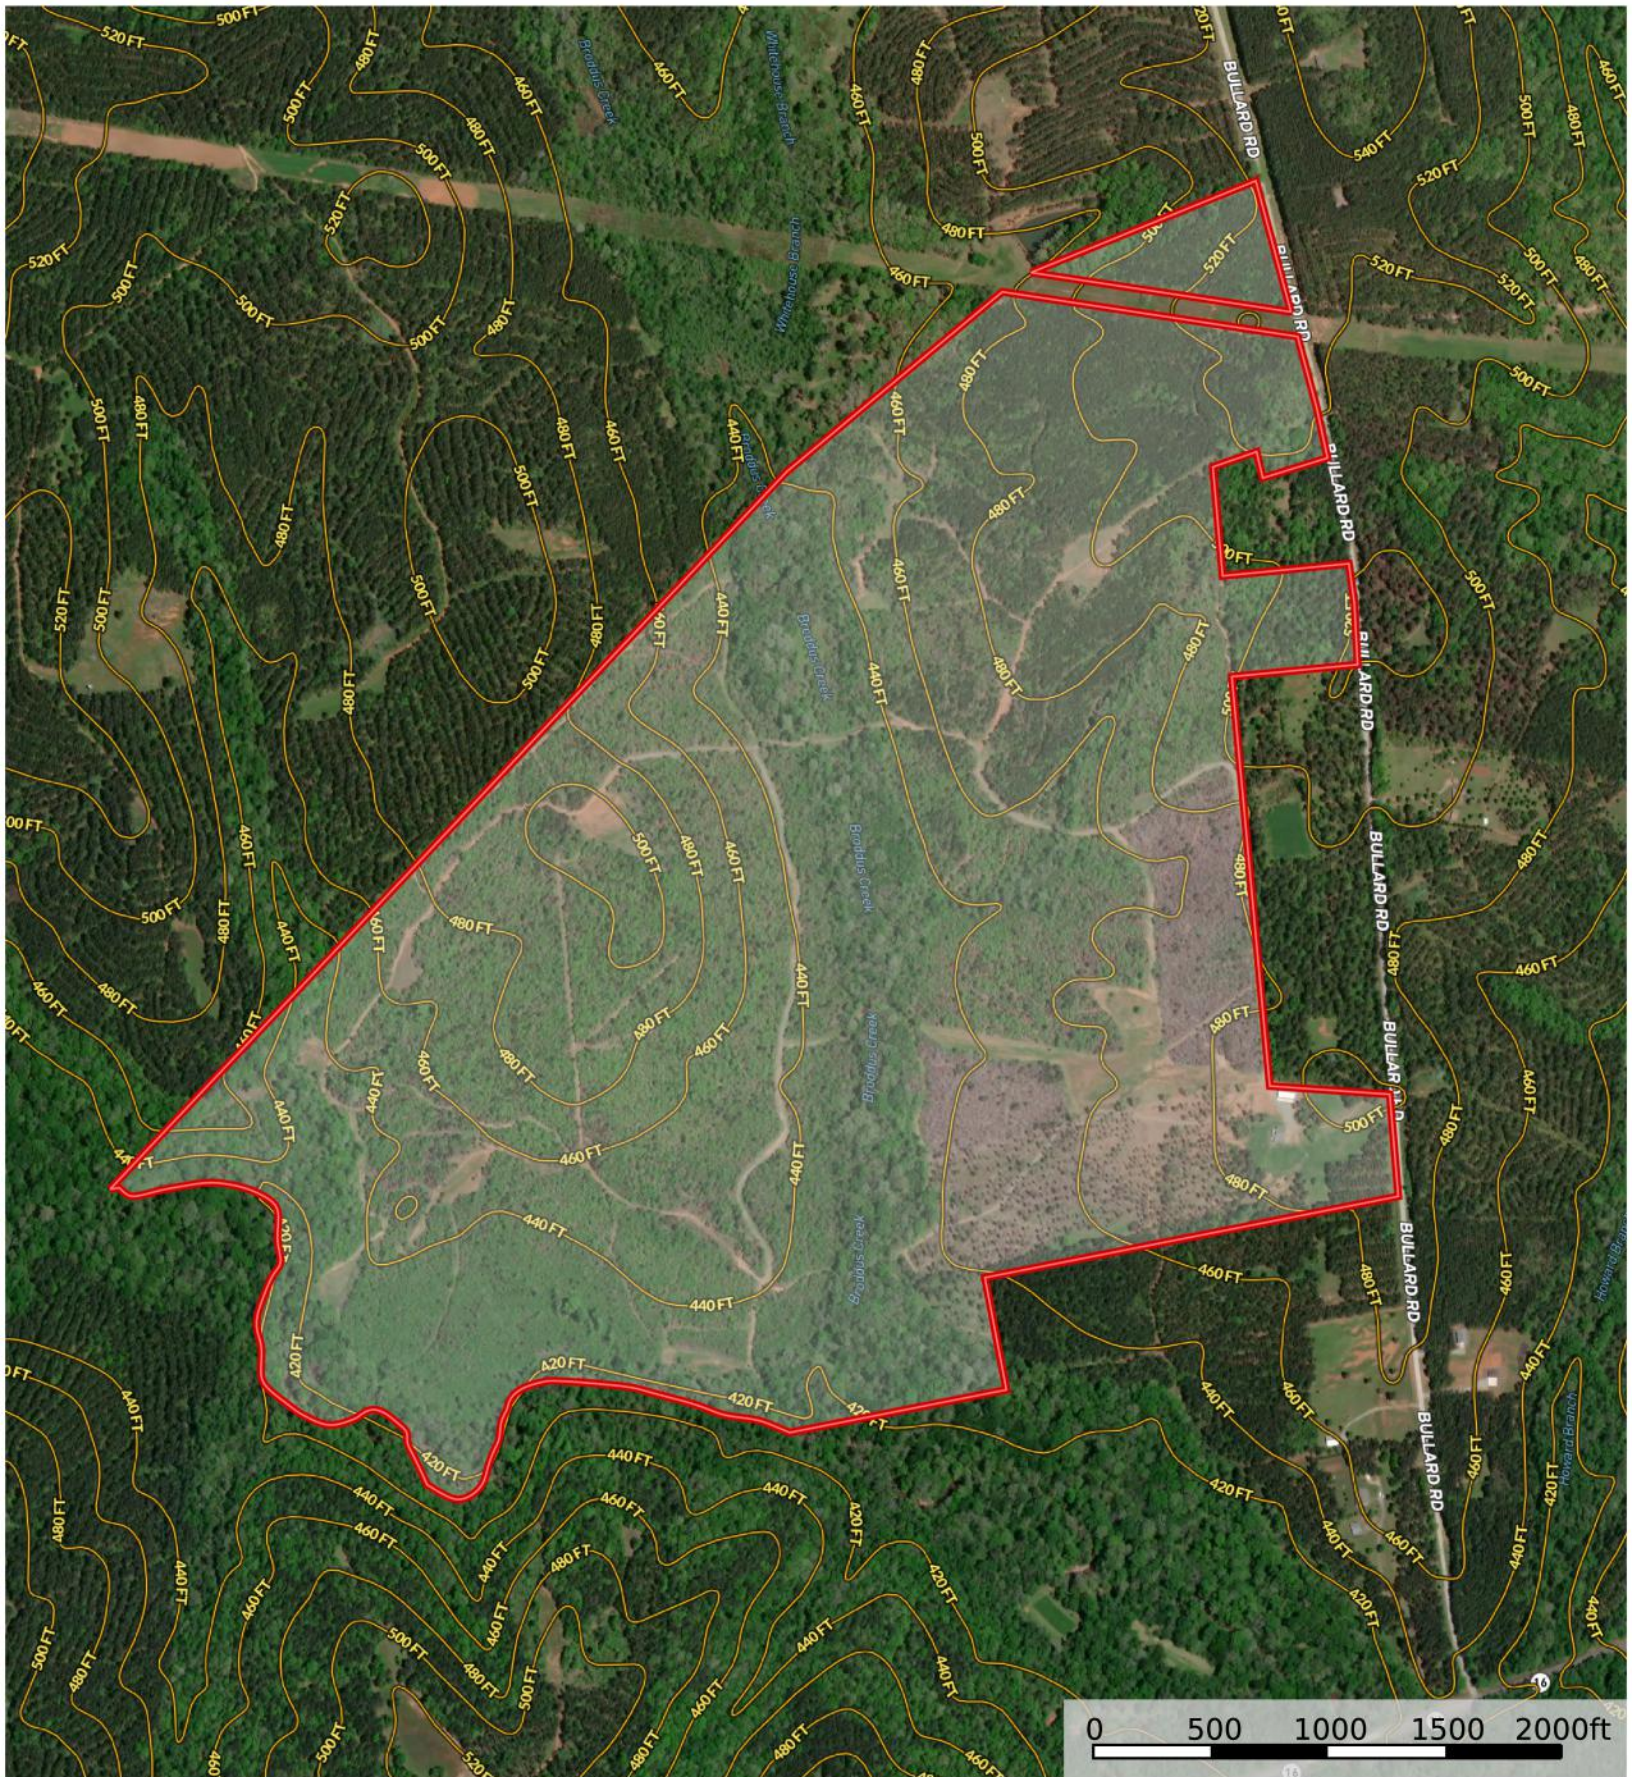

Bullard Road ~ Contour Lines Map

Jasper County, Georgia, 365.07 AC +/-

 Boundary