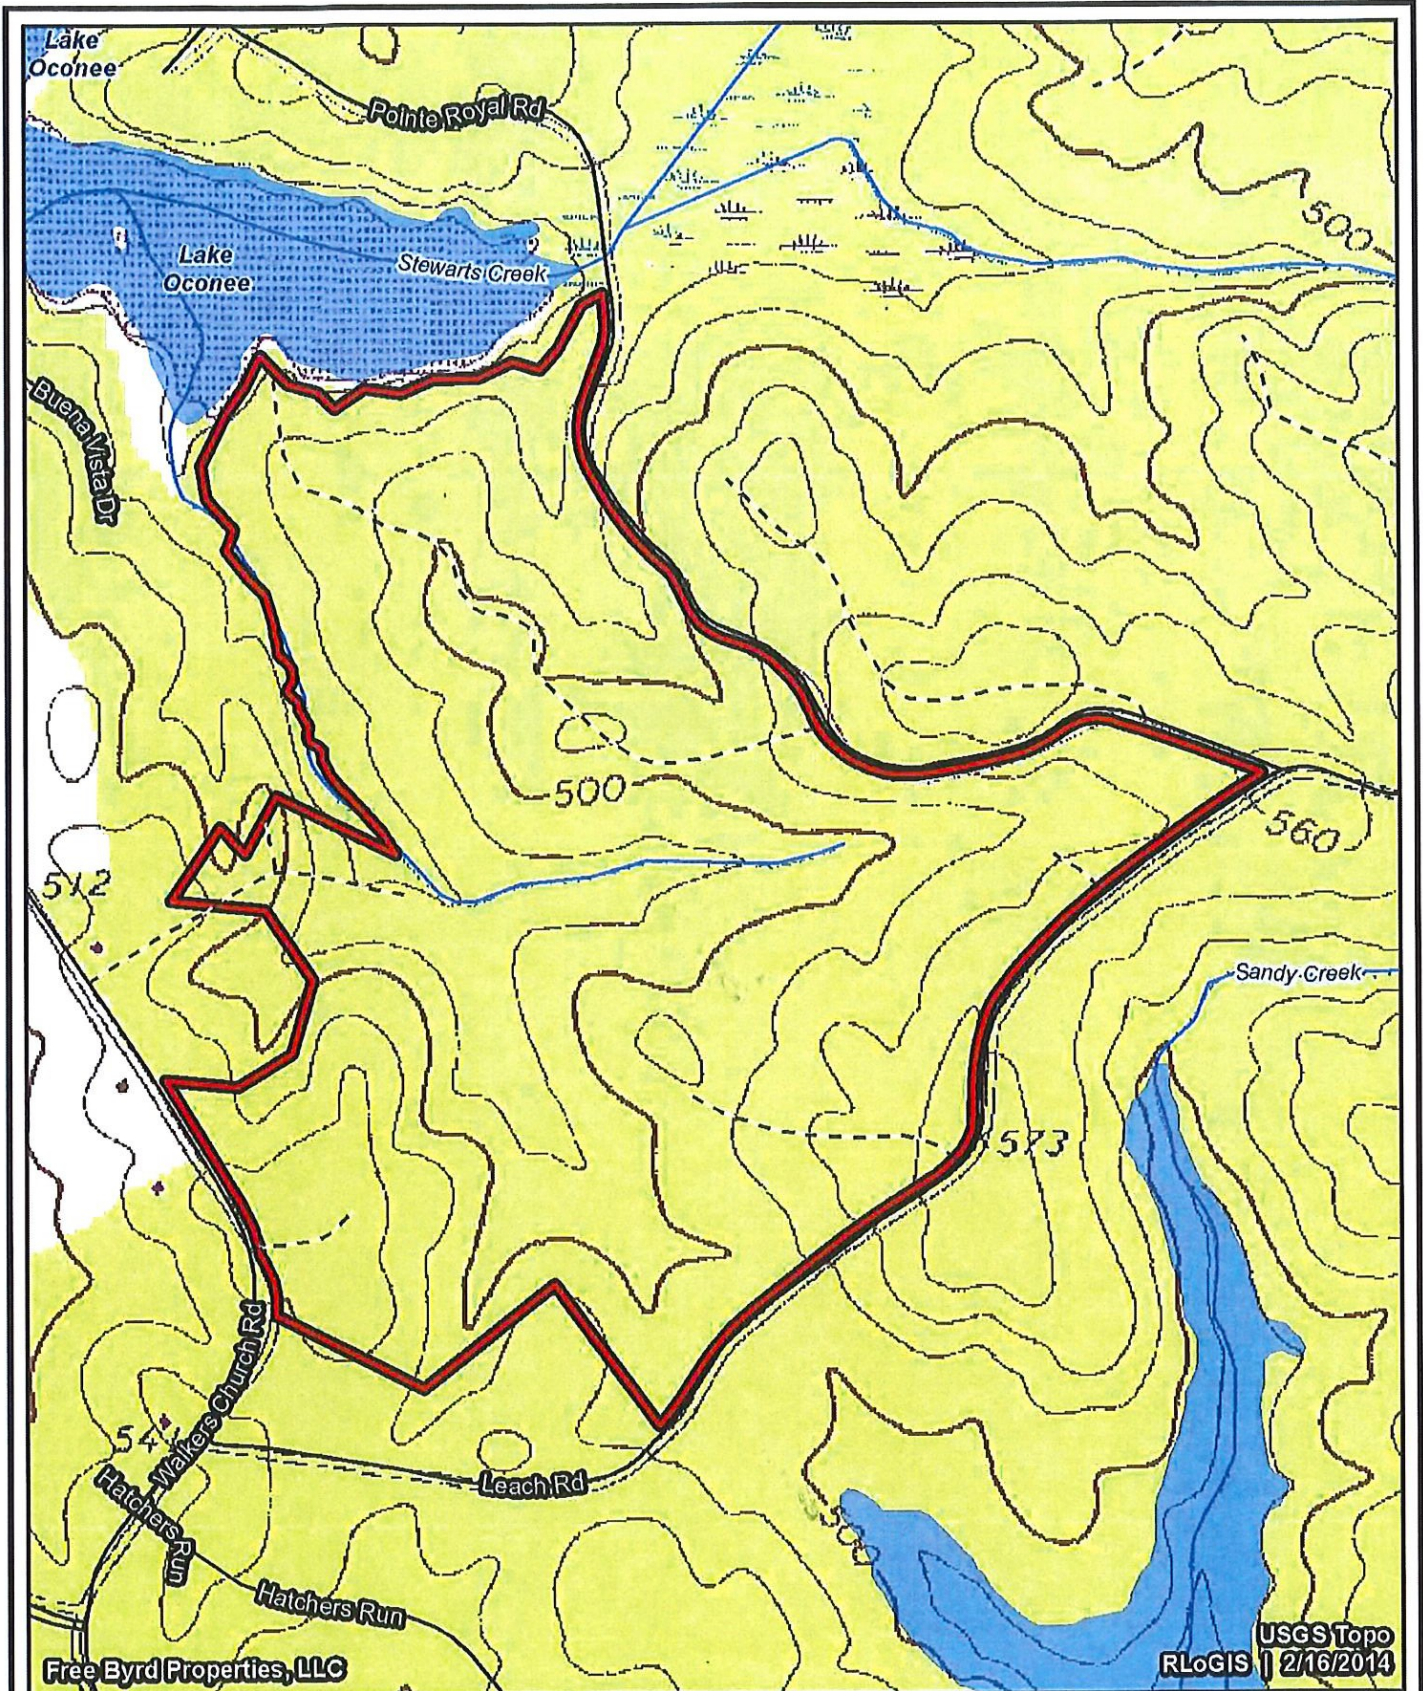

Free Byrd Properties, LLC

USGS Topo
RLOGIS | 2/16/2014

This map is for illustrative purposes only. There is no warranty on acreage, explicit or implied

Greene County, GA
947.82 ac. +/-

0 Feet 1,640
1" to 1,585'

This map is for illustrative purposes only. There is no warranty on acreage, explicit or implied

Greene County, GA

220.14 ac. +/-

0 Feet 760
 1" to 695'

Free Byrd Properties, LLC

USGS Topo
RLogIS | 2/16/2014

This map is for illustrative purposes only. There is no warranty on acreage, explicit or implied

Greene County, GA
15.51 ac. +/-

0 Feet 220
1" to 209'