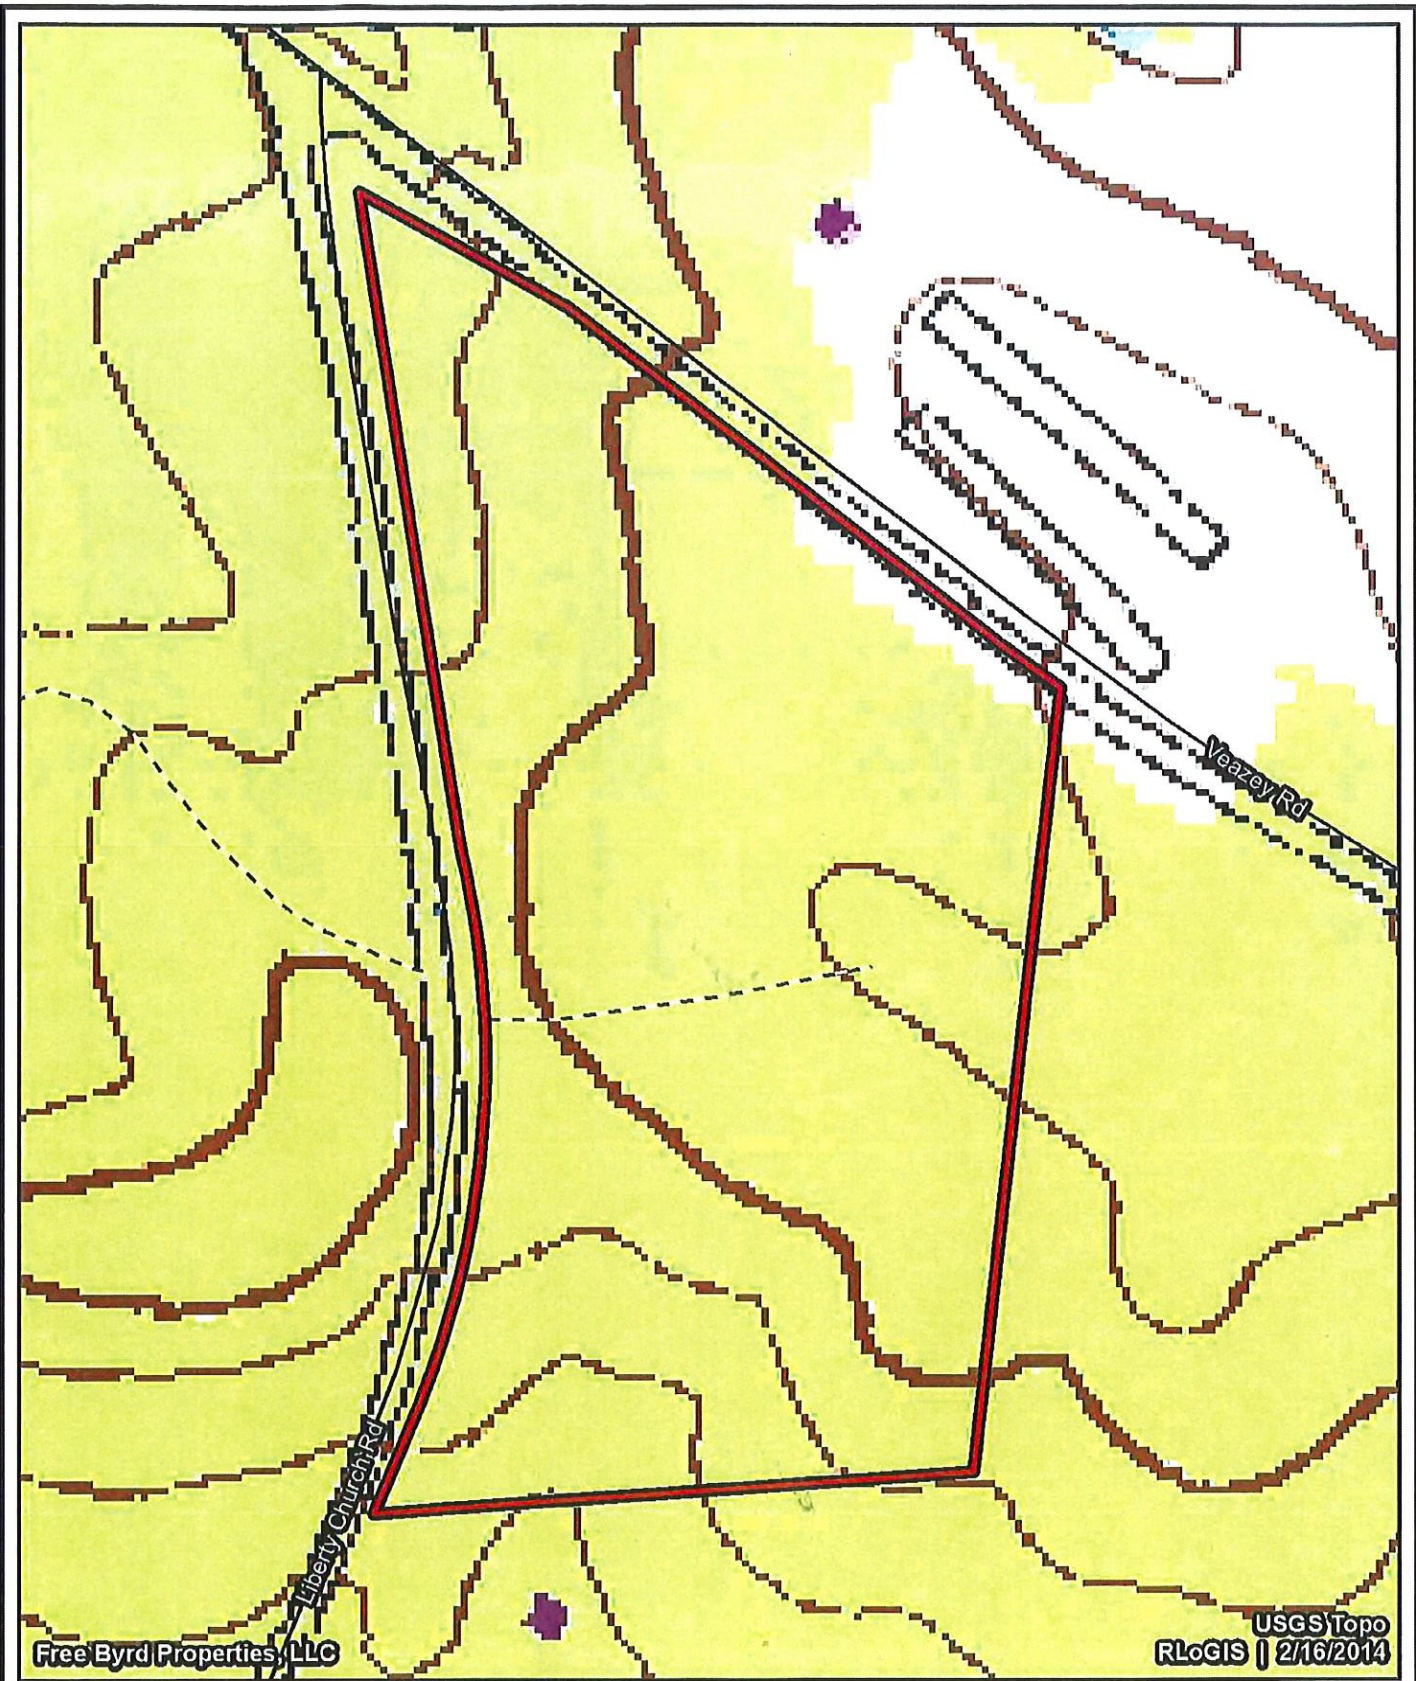

Free Byrd Properties, LLC

USGS Topo
RLOGIS | 2/16/2014

This map is for illustrative purposes only. There is no warranty on acreage, explicit or implied

Greene County, GA
947.82 ac. +/-

0 Feet 1,640
1" to 1,585'

This map is for illustrative purposes only. There is no warranty on acreage, explicit or implied

Greene County, GA

220.14 ac. +/-

0 Feet 760
 1" to 695'

Free Byrd Properties, LLC

USGS Topo
RLogIS | 2/16/2014

This map is for illustrative purposes only. There is no warranty on acreage, explicit or implied

Greene County, GA
15.51 ac. +/-

0 Feet 220
1" to 209'