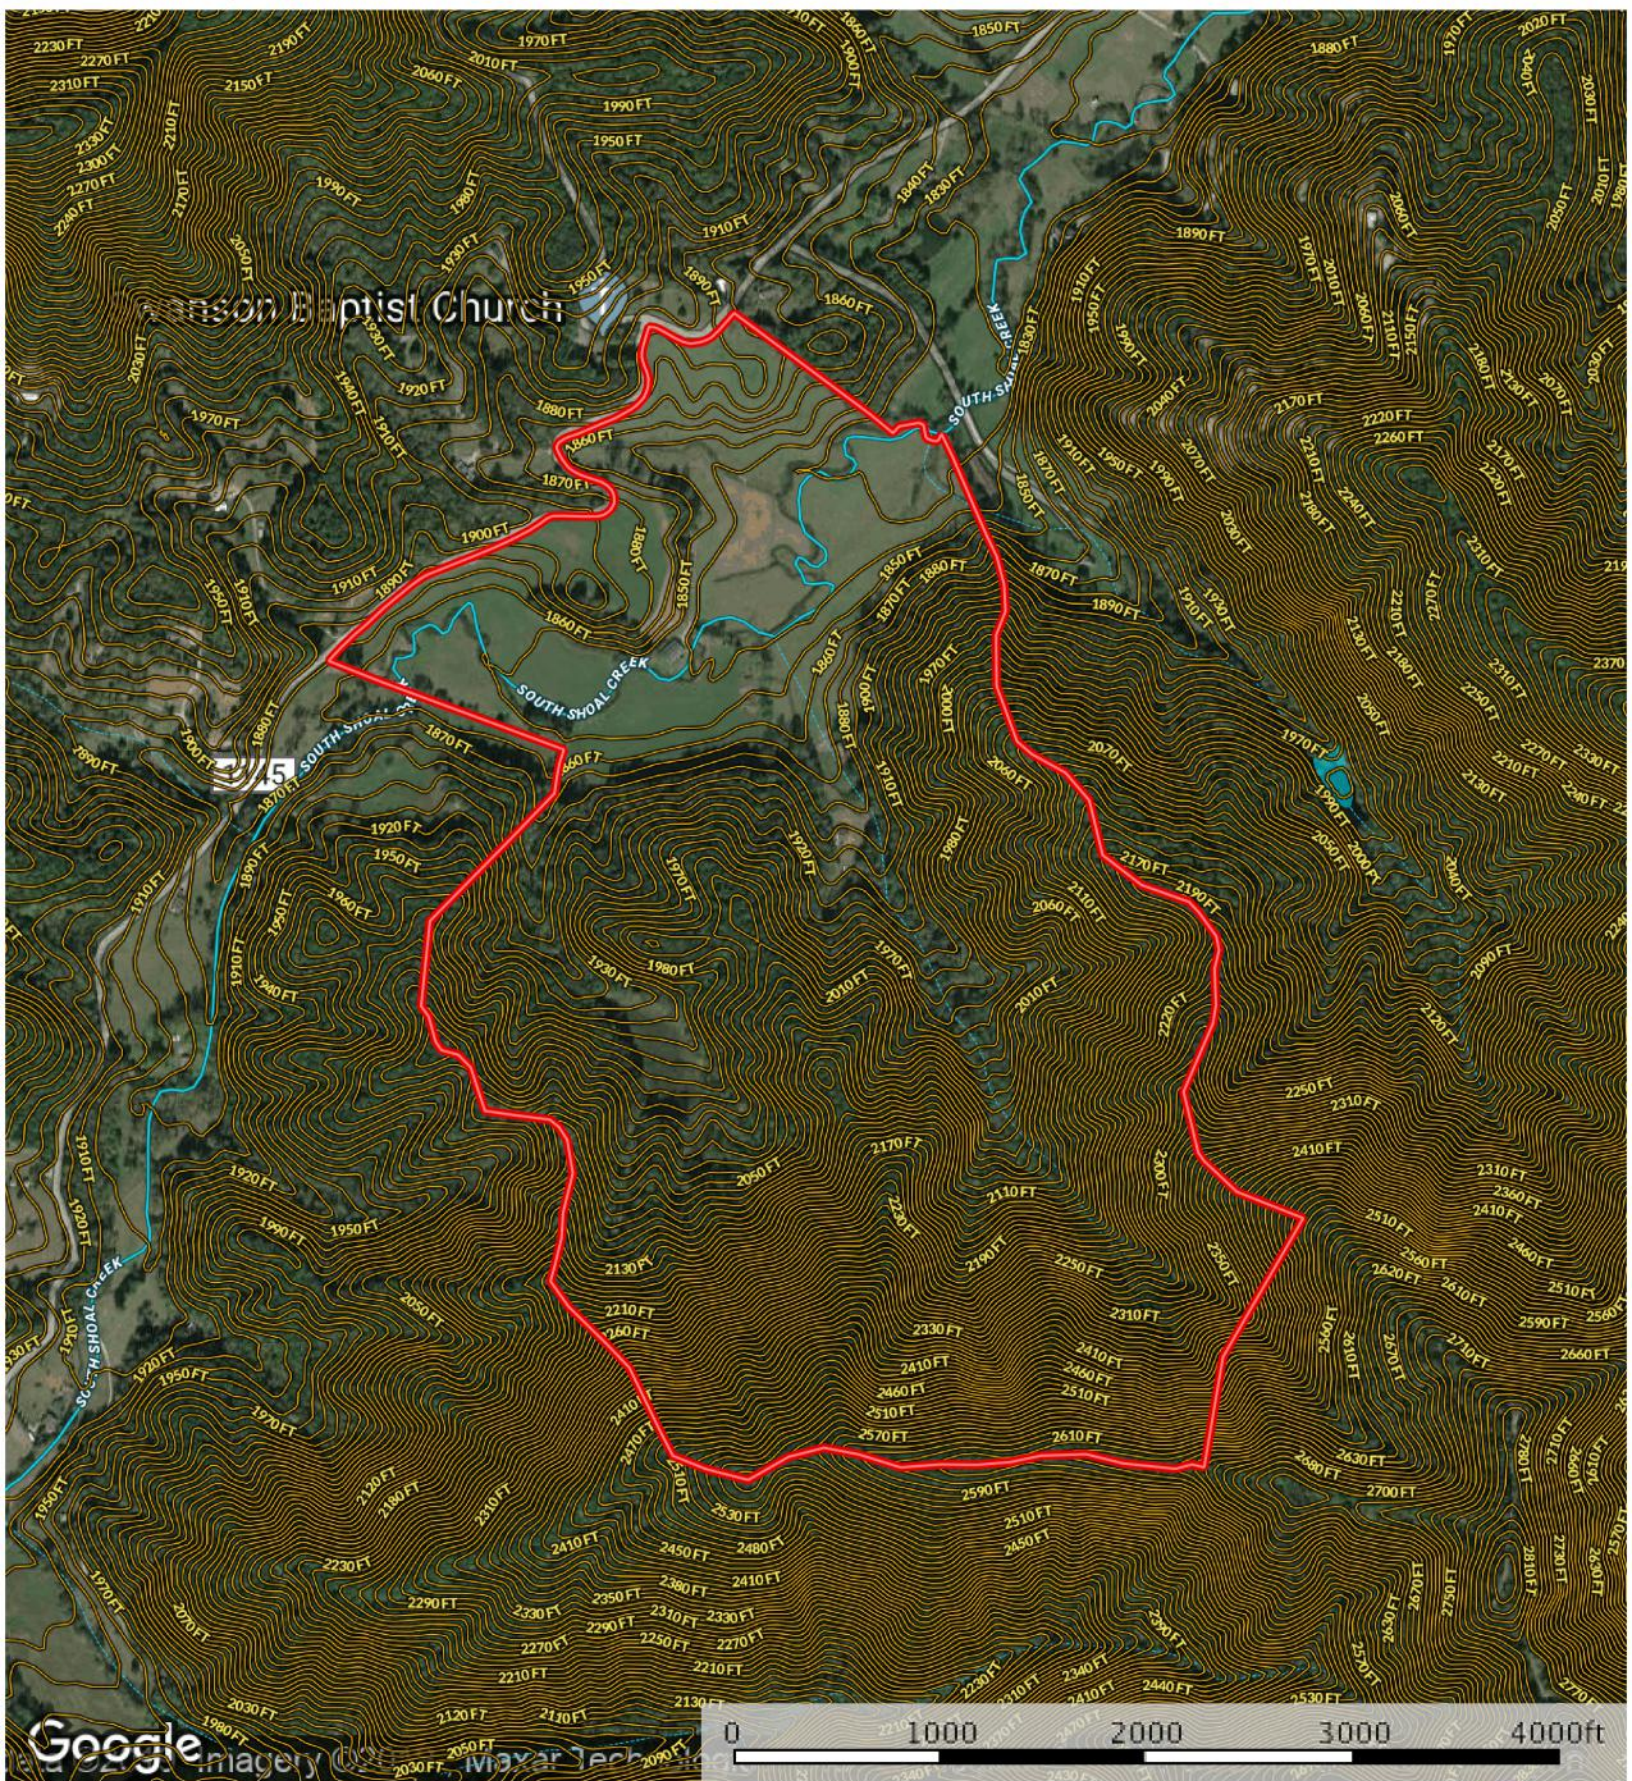

1047 Shoal Creek Road - Contour Lines Map

Cherokee County, North Carolina, 240.24 AC +/-

- Boundary
- Stream, Intermittent
- River/Creek
- Water Body