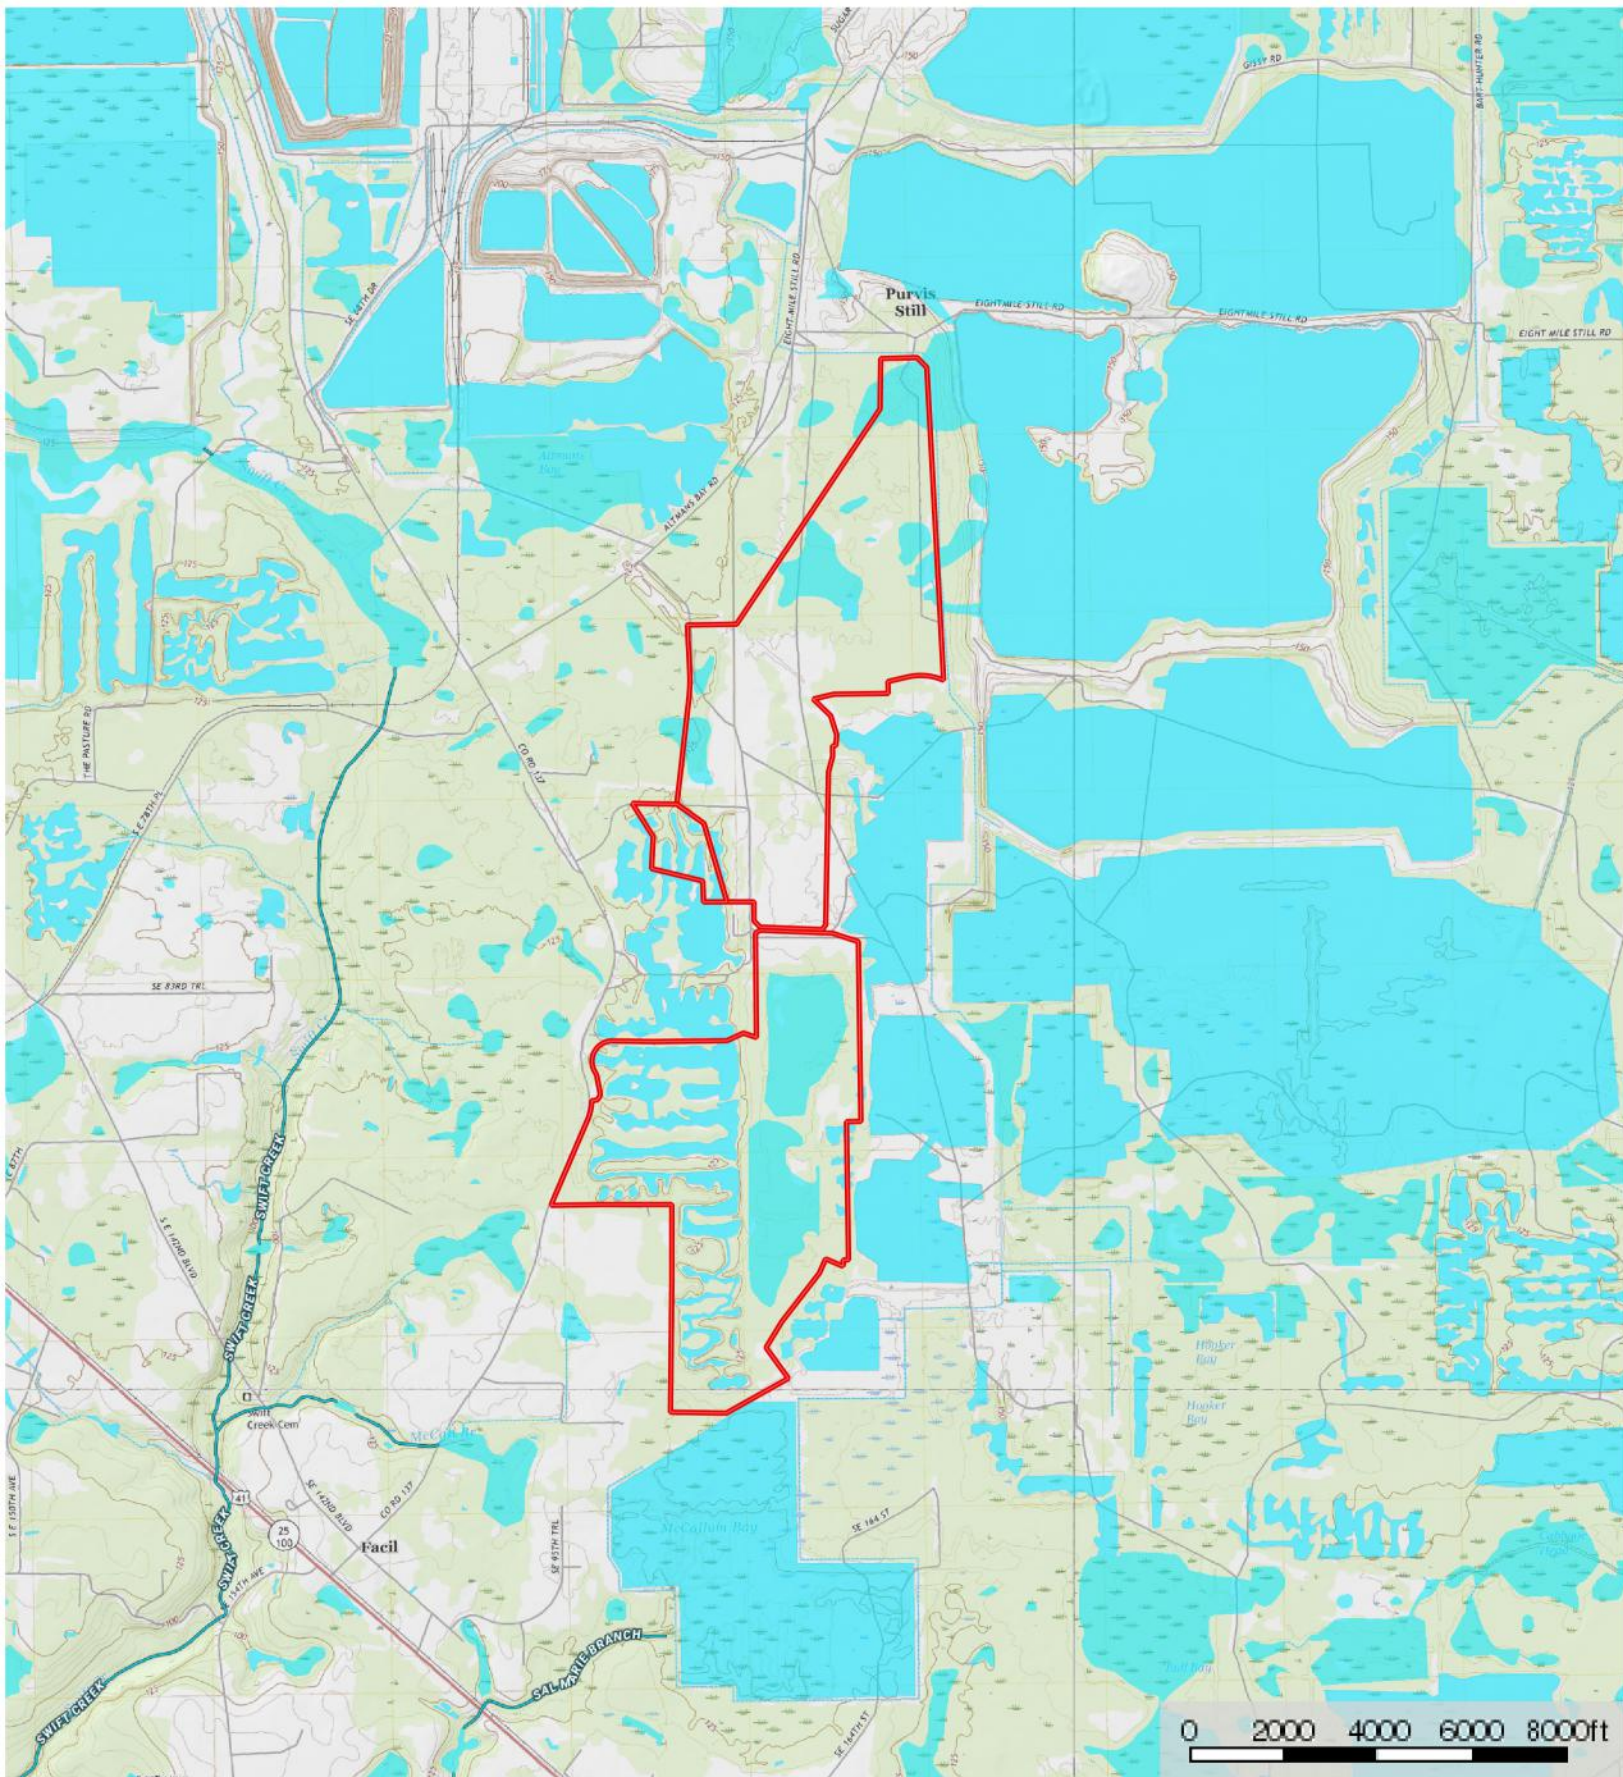

# County Road 137 - Topography Map

Hamilton County, Florida, 1194 AC +/-

- Boundary
- Stream, Intermittent
- River/Creek
- Water Body