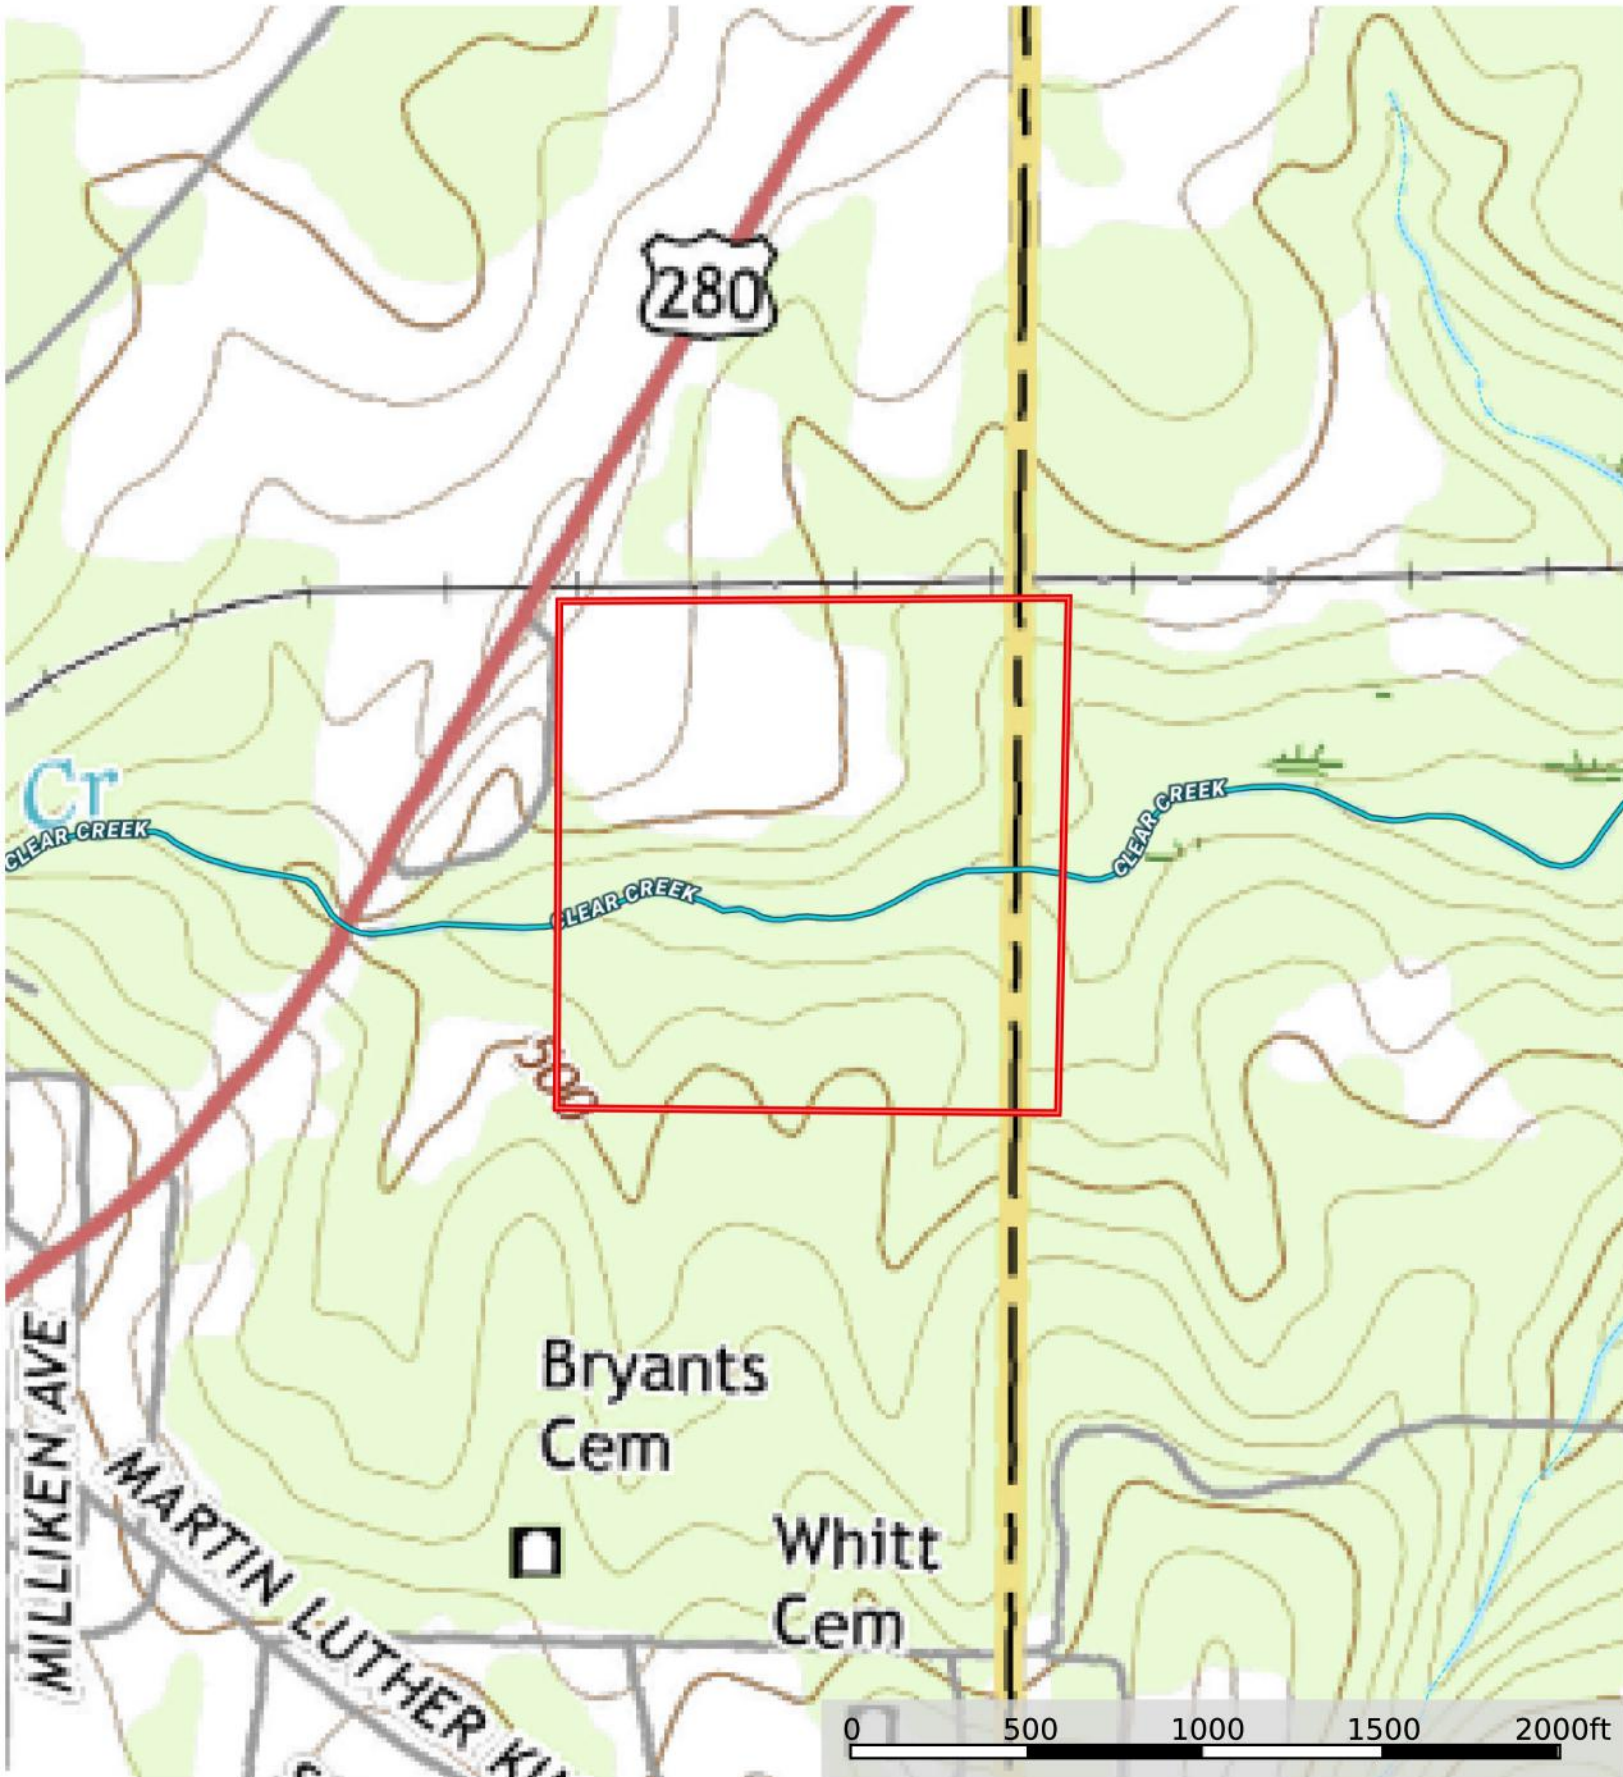

190 Apex Drive - Topography Map
Stewart County, Georgia, 48.87 AC +/-

- Boundary
- Stream, Intermittent
- River/Creek
- Water Body