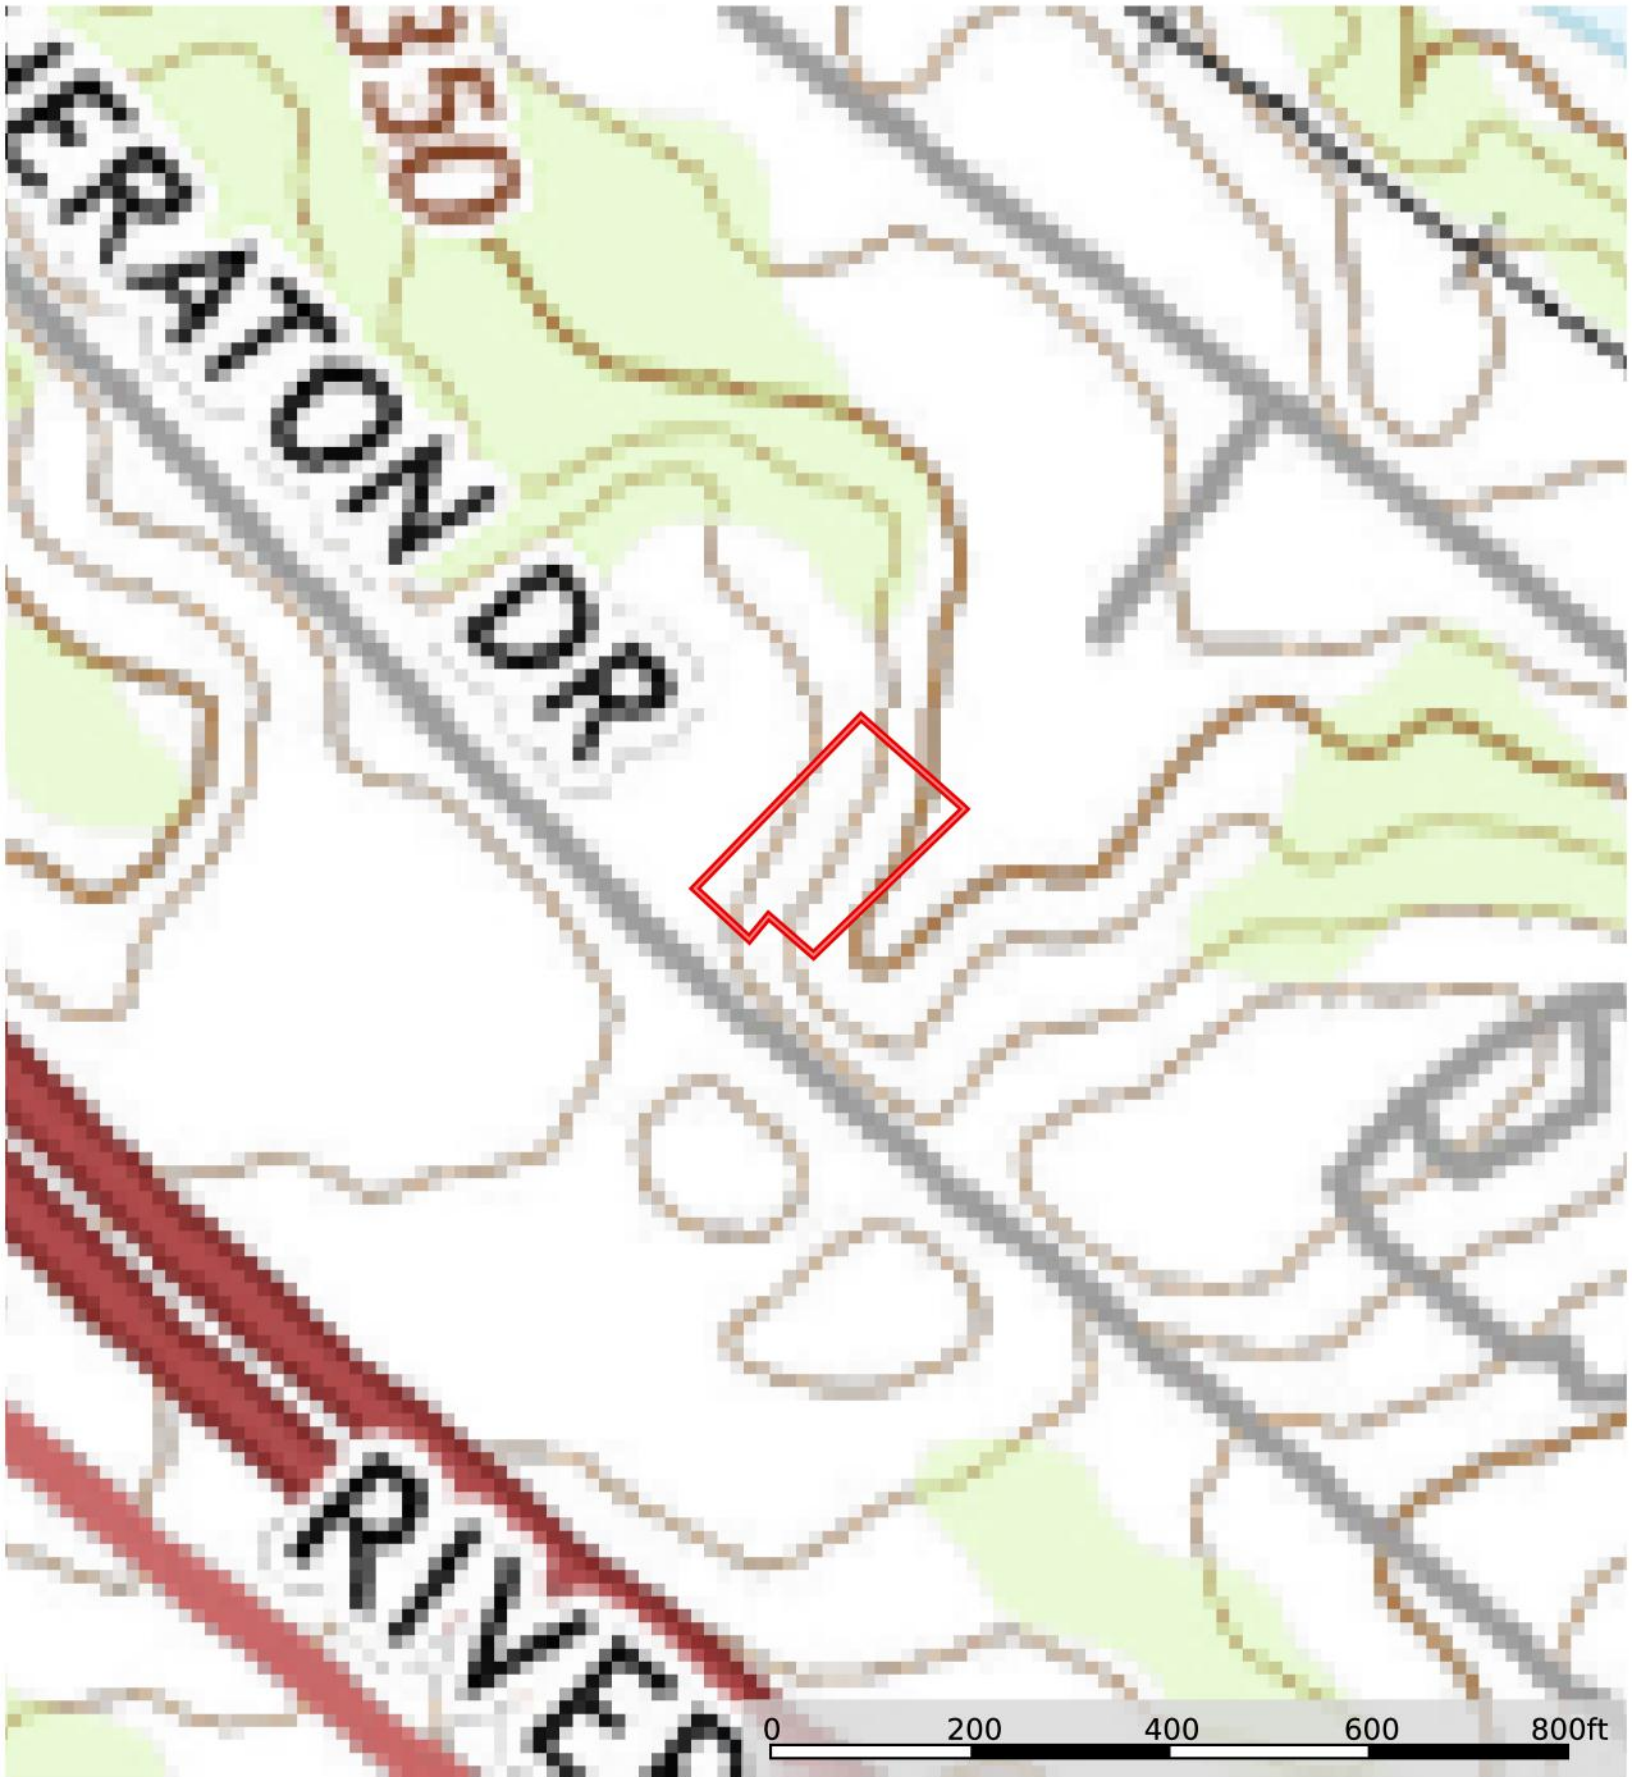

4265 Sheraton Drive - Topography Map  
Bibb County, Georgia, 0.71 AC +/-

 Boundary