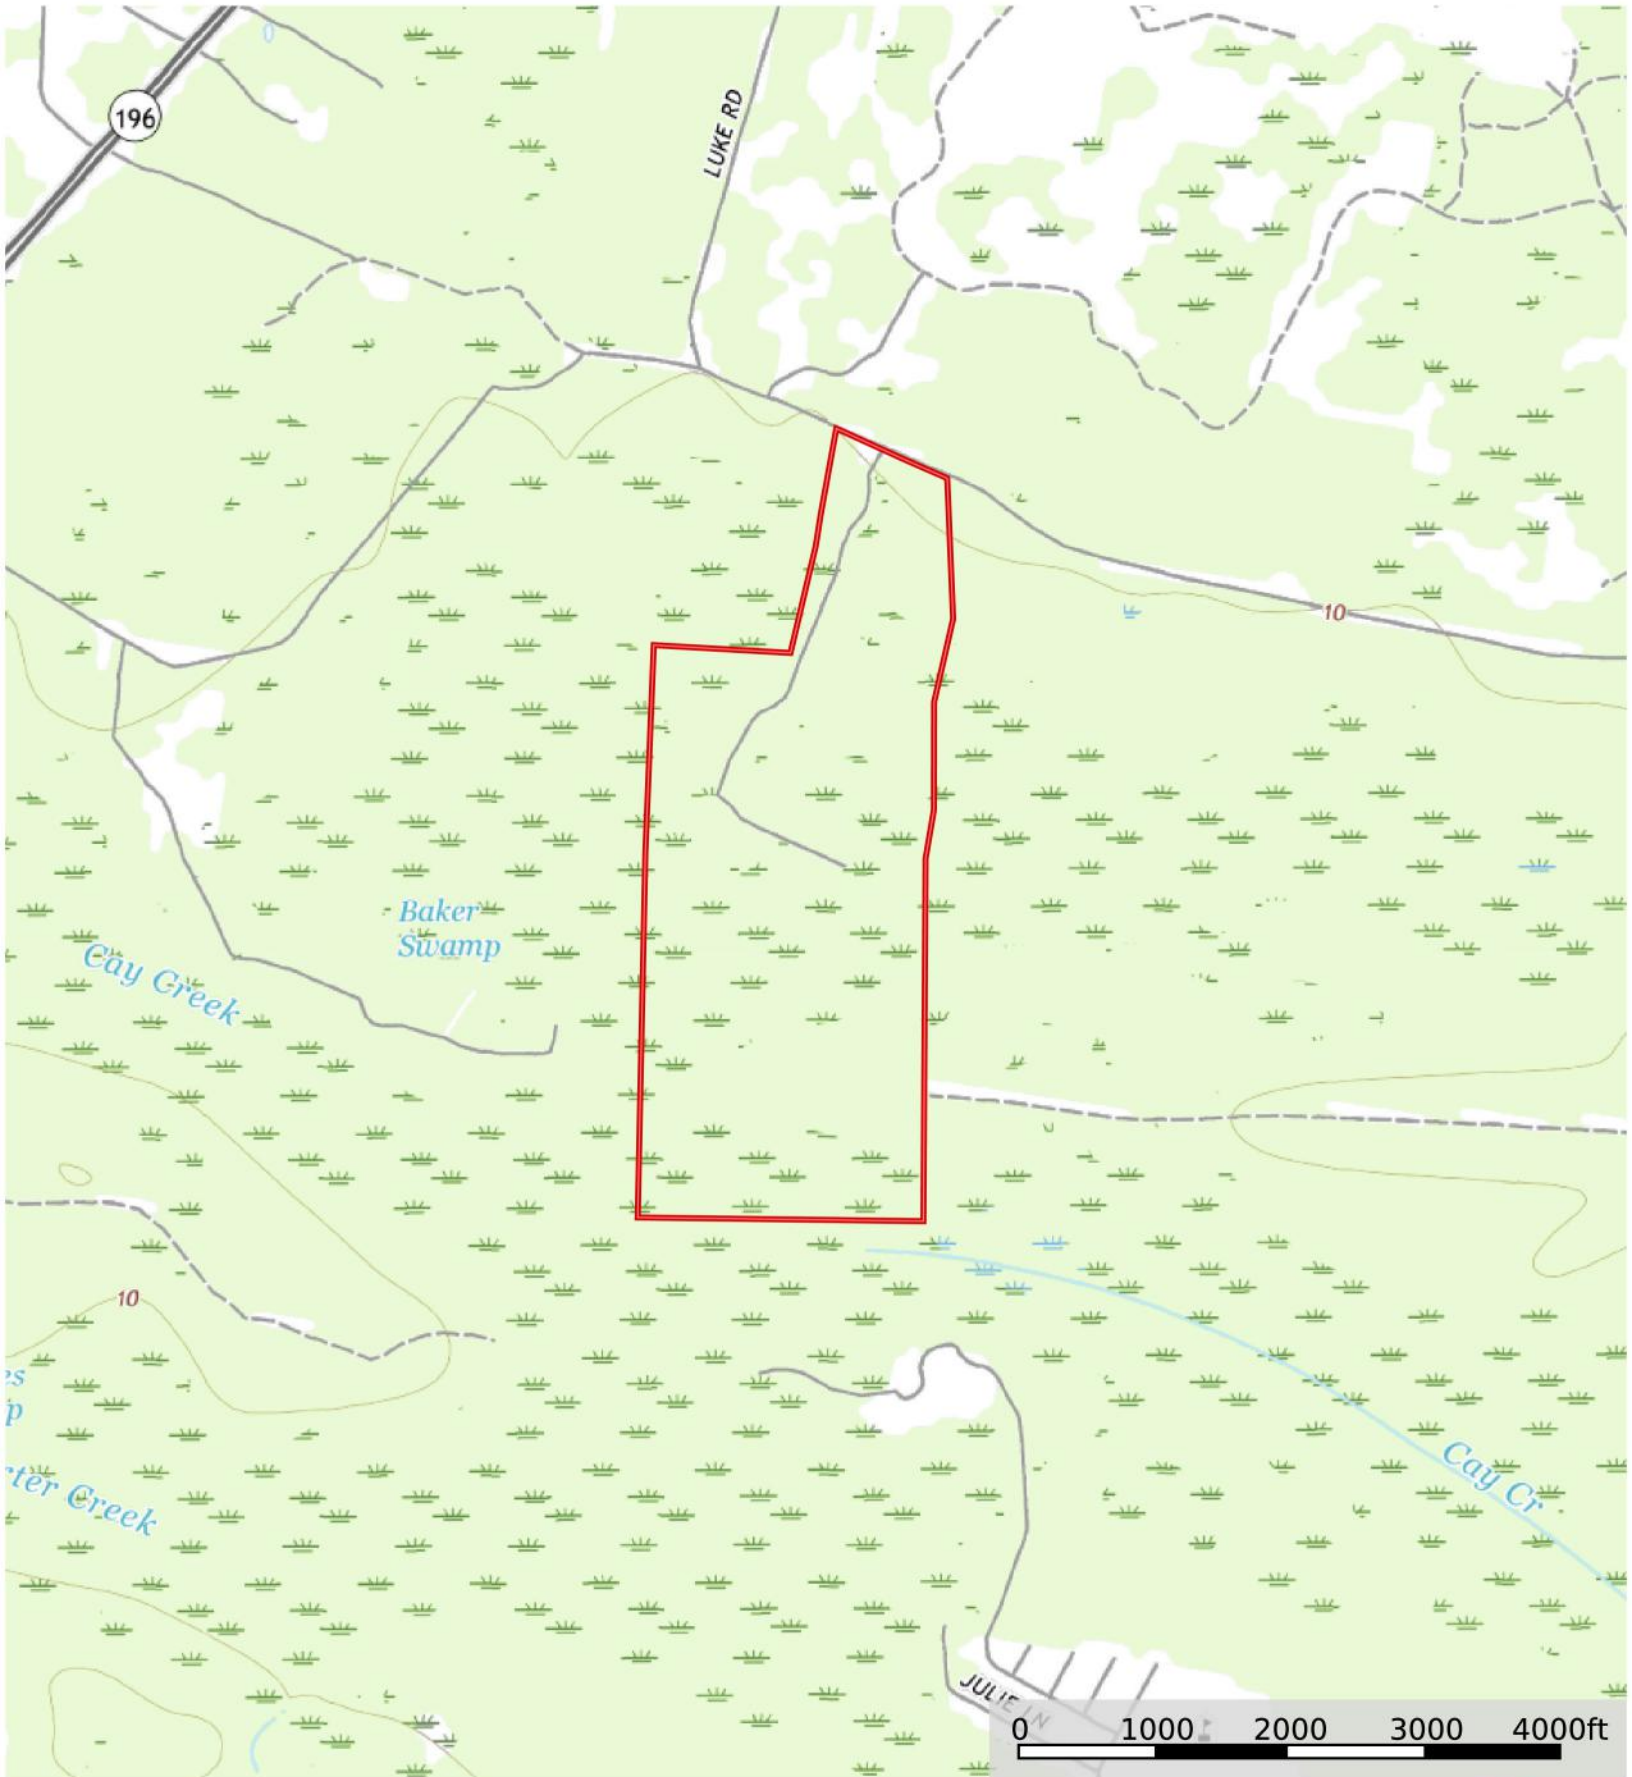

# Luke Road ~ Topography Map

Liberty County, Georgia, 236.74 AC +/-

 Boundary