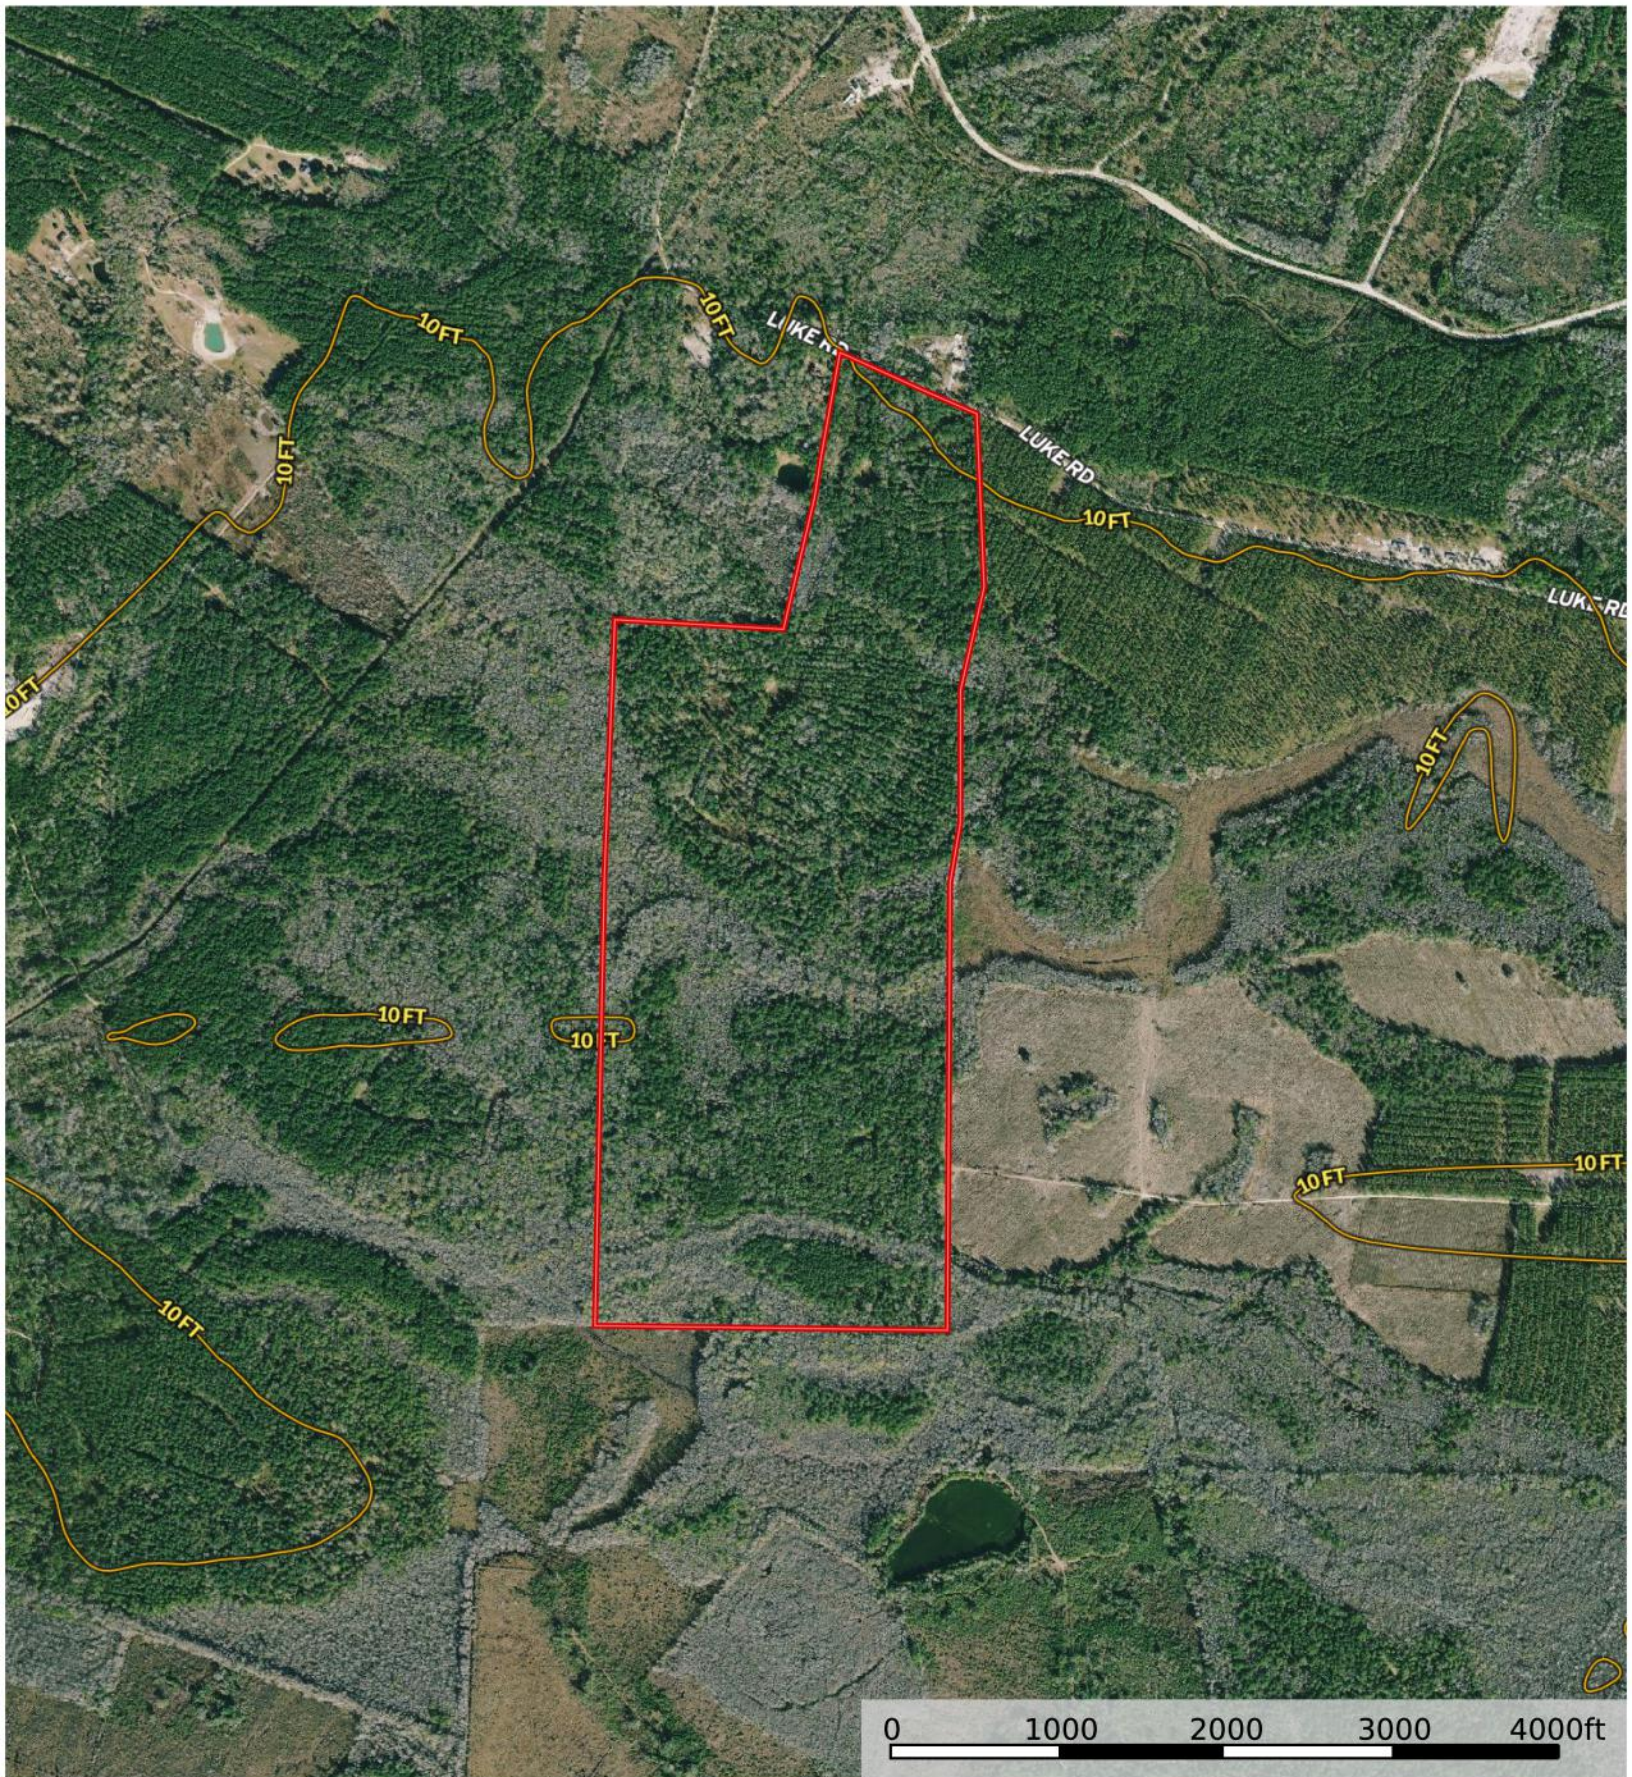

Luke Road ~ Contour Lines Map

Liberty County, Georgia, 236.74 AC +/-

 Boundary