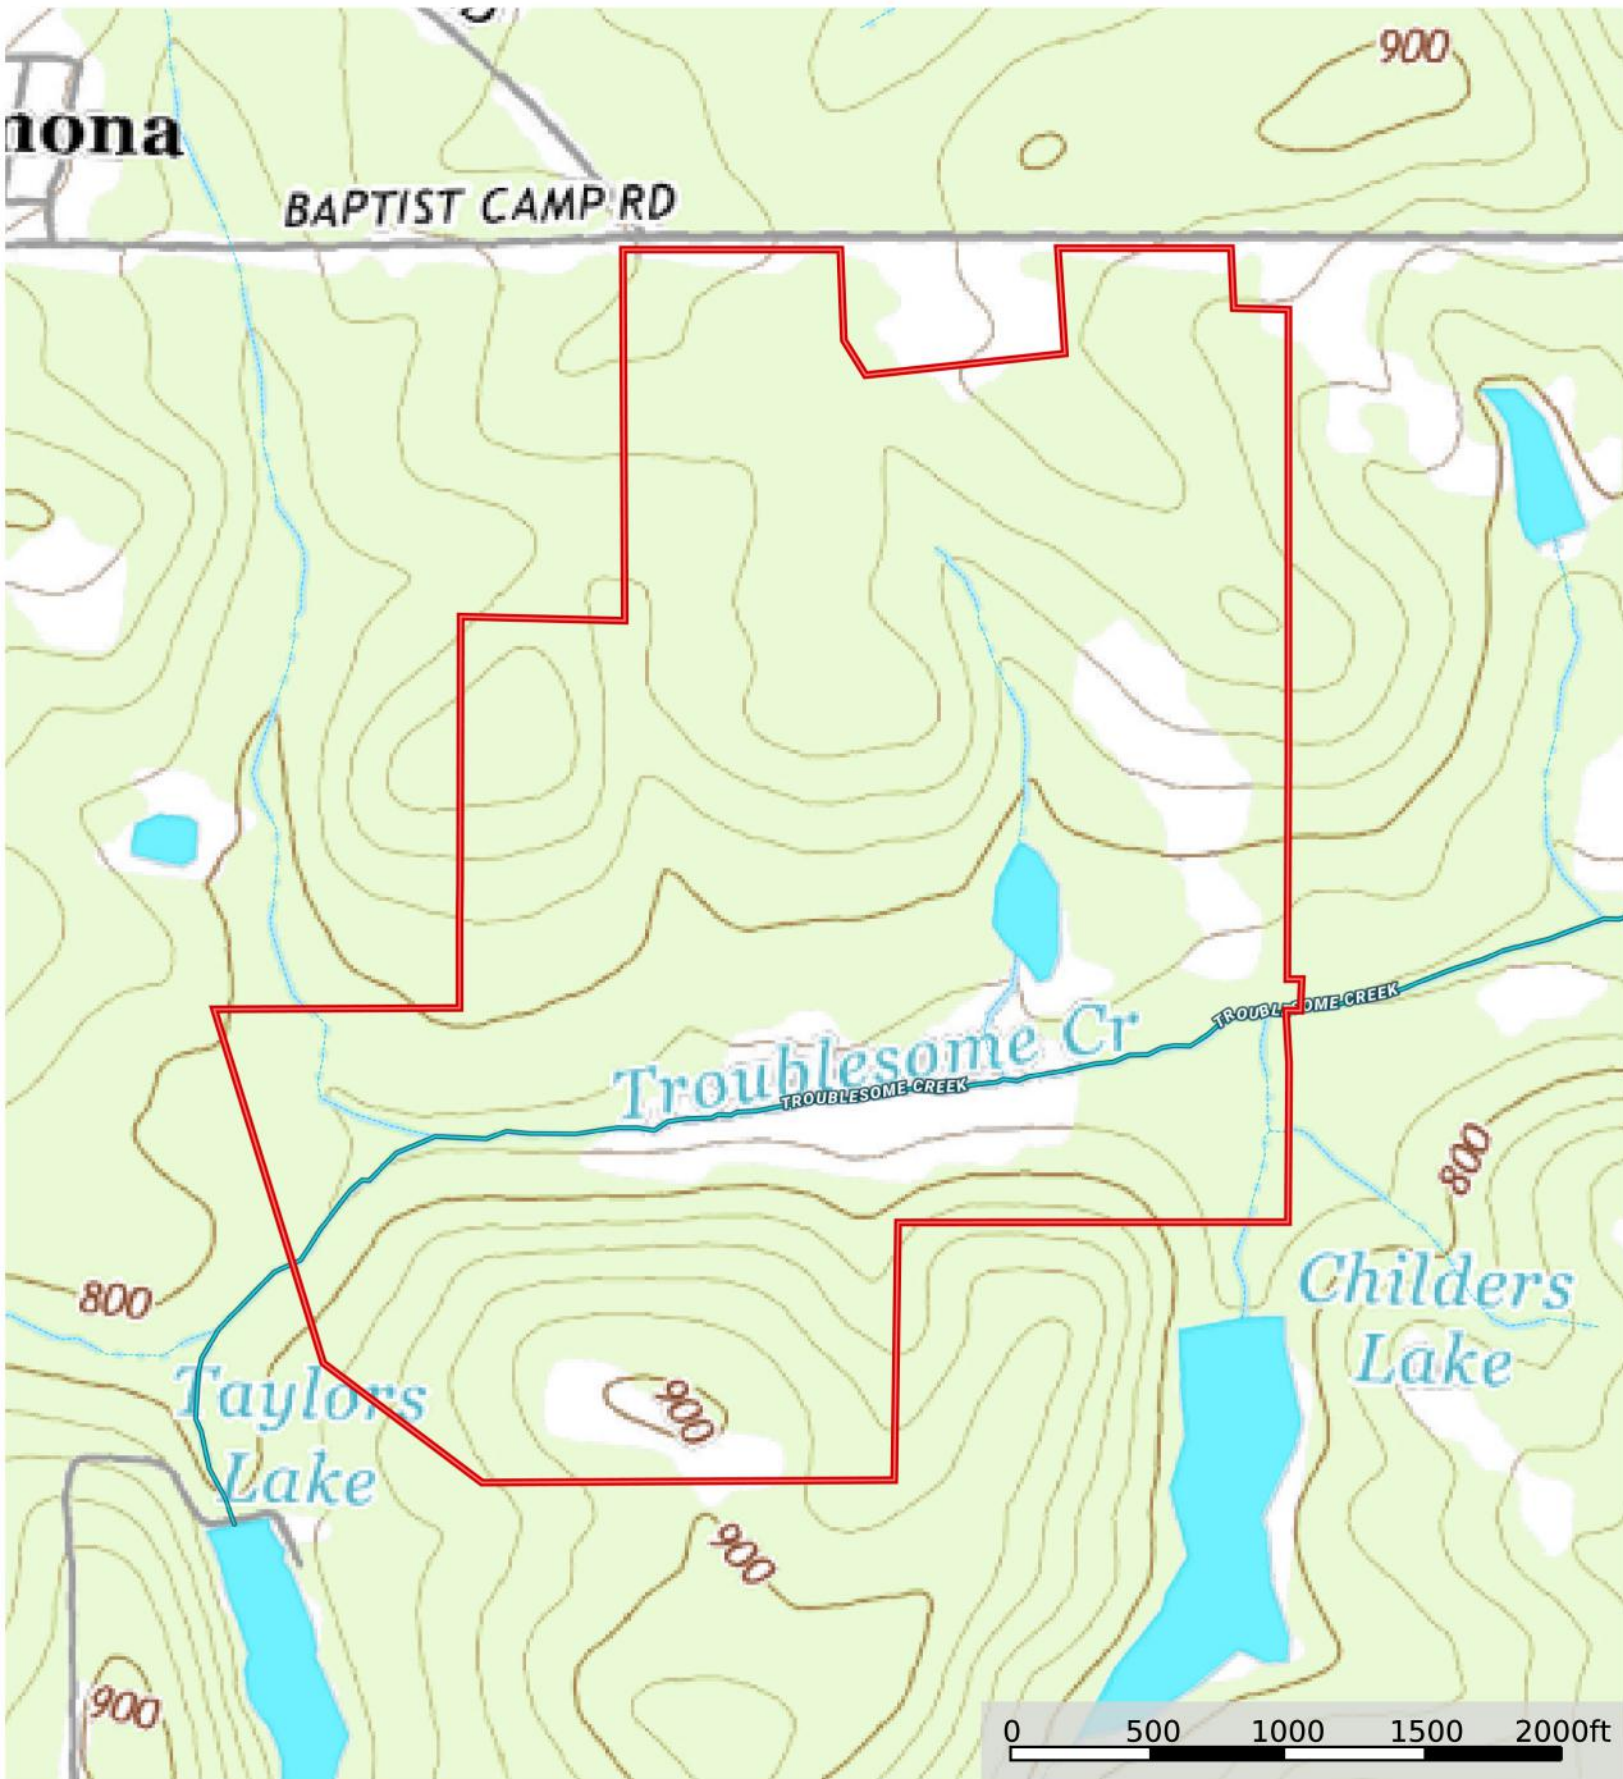

522 Baptist Camp Road ~ Topography Map
Spalding County, Georgia, 278.98 AC +/-

- Boundary
- Stream, Intermittent
- River/Creek
- Water Body