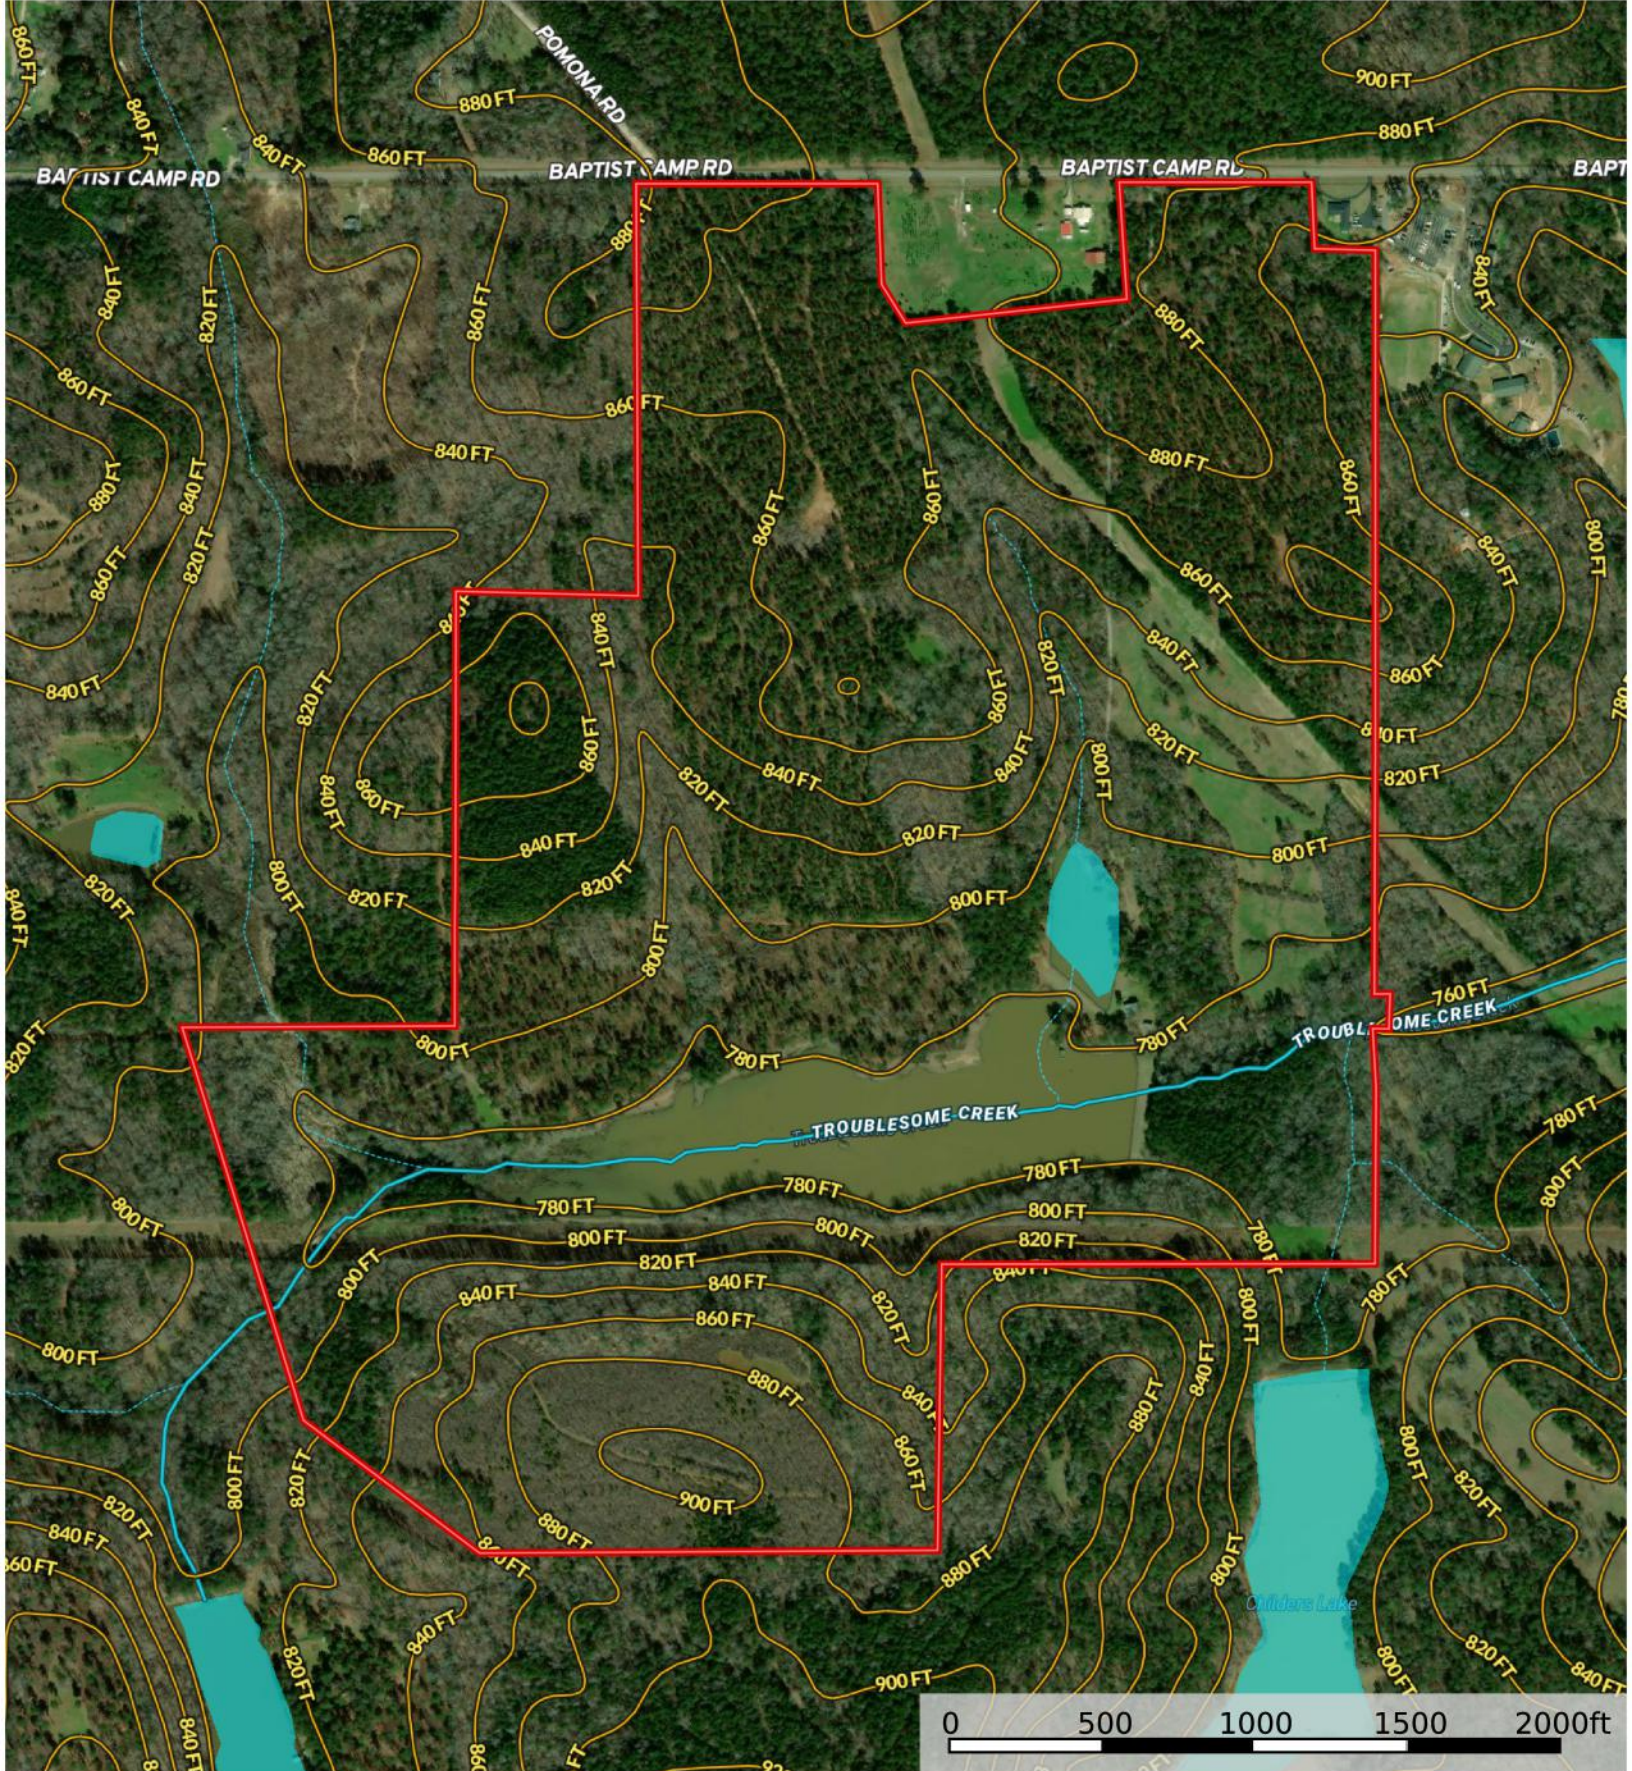

522 Baptist Camp Road ~ Contour Lines Map

Spalding County, Georgia, 278.98 AC +/-

- Boundary
- Stream, Intermittent
- River/Creek
- Water Body