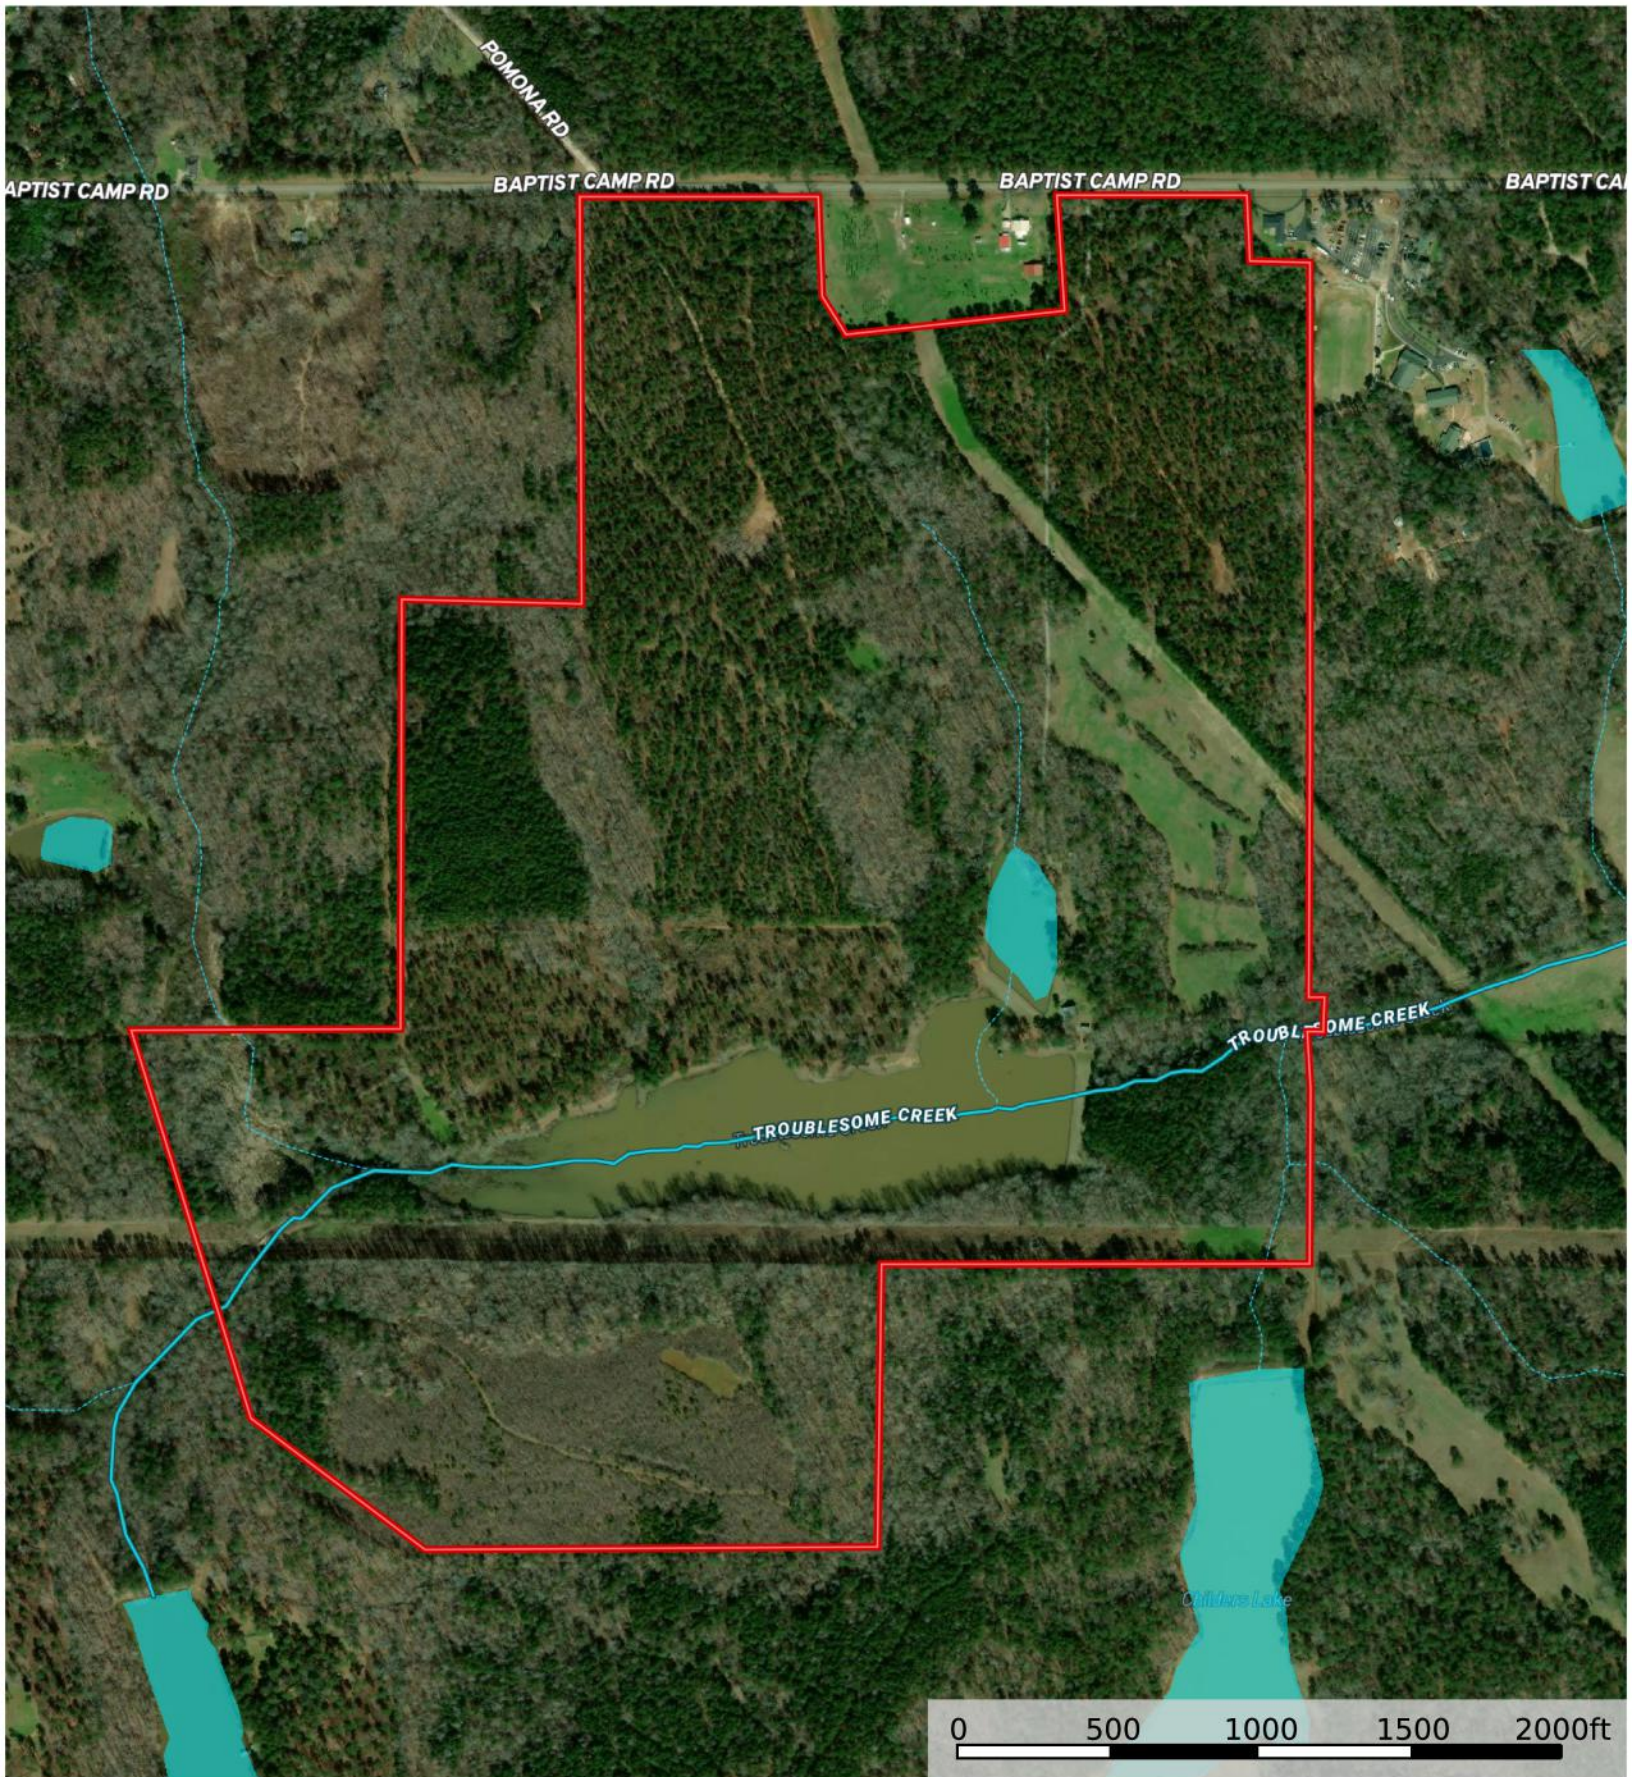

522 Baptist Camp Road ~ Aerial  
Spalding County, Georgia, 278.98 AC +/-

 Boundary  
 Stream, Intermittent  
 River/Creek  
 Water Body